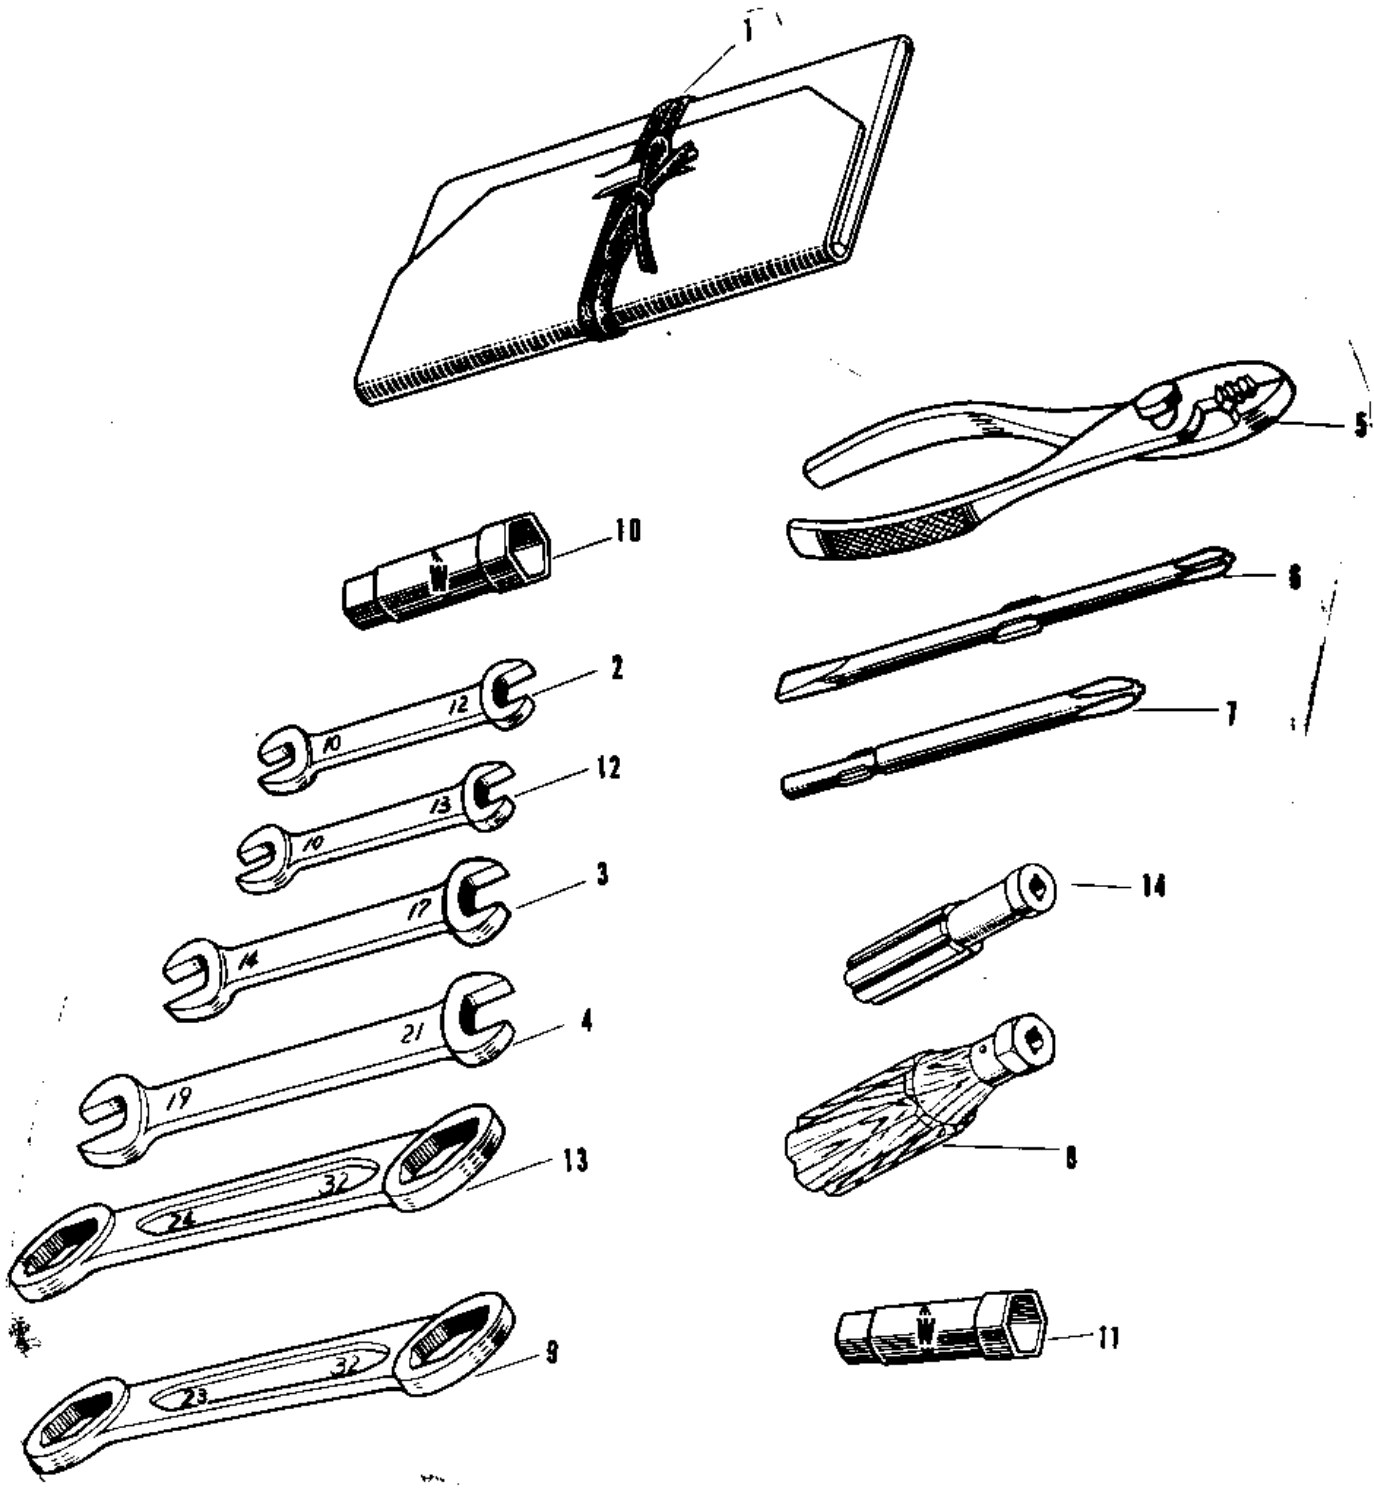

1968 A1SS PARTS DIAGRAM

TOOLS

1968 A1SS PARTS LIST

TOOLS

ITEM NAME	PART NUMBER	QUANTITY
UNAVAILABLE IN PRICE BOOK (Ref # 1~10)	56007-008	N/
BAG,TOOL (Ref # 1)	56008-008	1
UNAVAILABLE IN PRICE BOOK (Ref # 2)	960B1012	1
UNAVAILABLE IN PRICE BOOK (Ref # 3)	960B1417	1
UNAVAILABLE IN PRICE BOOK (Ref # 4)	960B1921	1
92112-003 (Canada) (Ref # 5)	92112-001	1
TOOL-DRIVER (Ref # 6)	92107-1052	1
SCREW DRIVER #3 PHLIP (Ref # 7)	92107-005	1
UNAVAILABLE IN PRICE BOOK (Ref # 8)	92106-003	N/
UNAVAILABLE IN PRICE BOOK (Ref # 9)	92109-001	N/
UNAVAILABLE IN PRICE BOOK (Ref # 10)	92110-004	N/
UNAVAILABLE IN PRICE BOOK (Ref # 1~7 11)	56007-012	1
92110-012 (Canada) (Ref # 11)	92110-008	1
UNAVAILABLE IN PRICE BOOK (Ref # 12)	960B1013	1
WRENCH BOX 24X32 (Ref # 13)	92109-002	1
92106-1001 (Canada) (Ref # 14)	92106-002	1