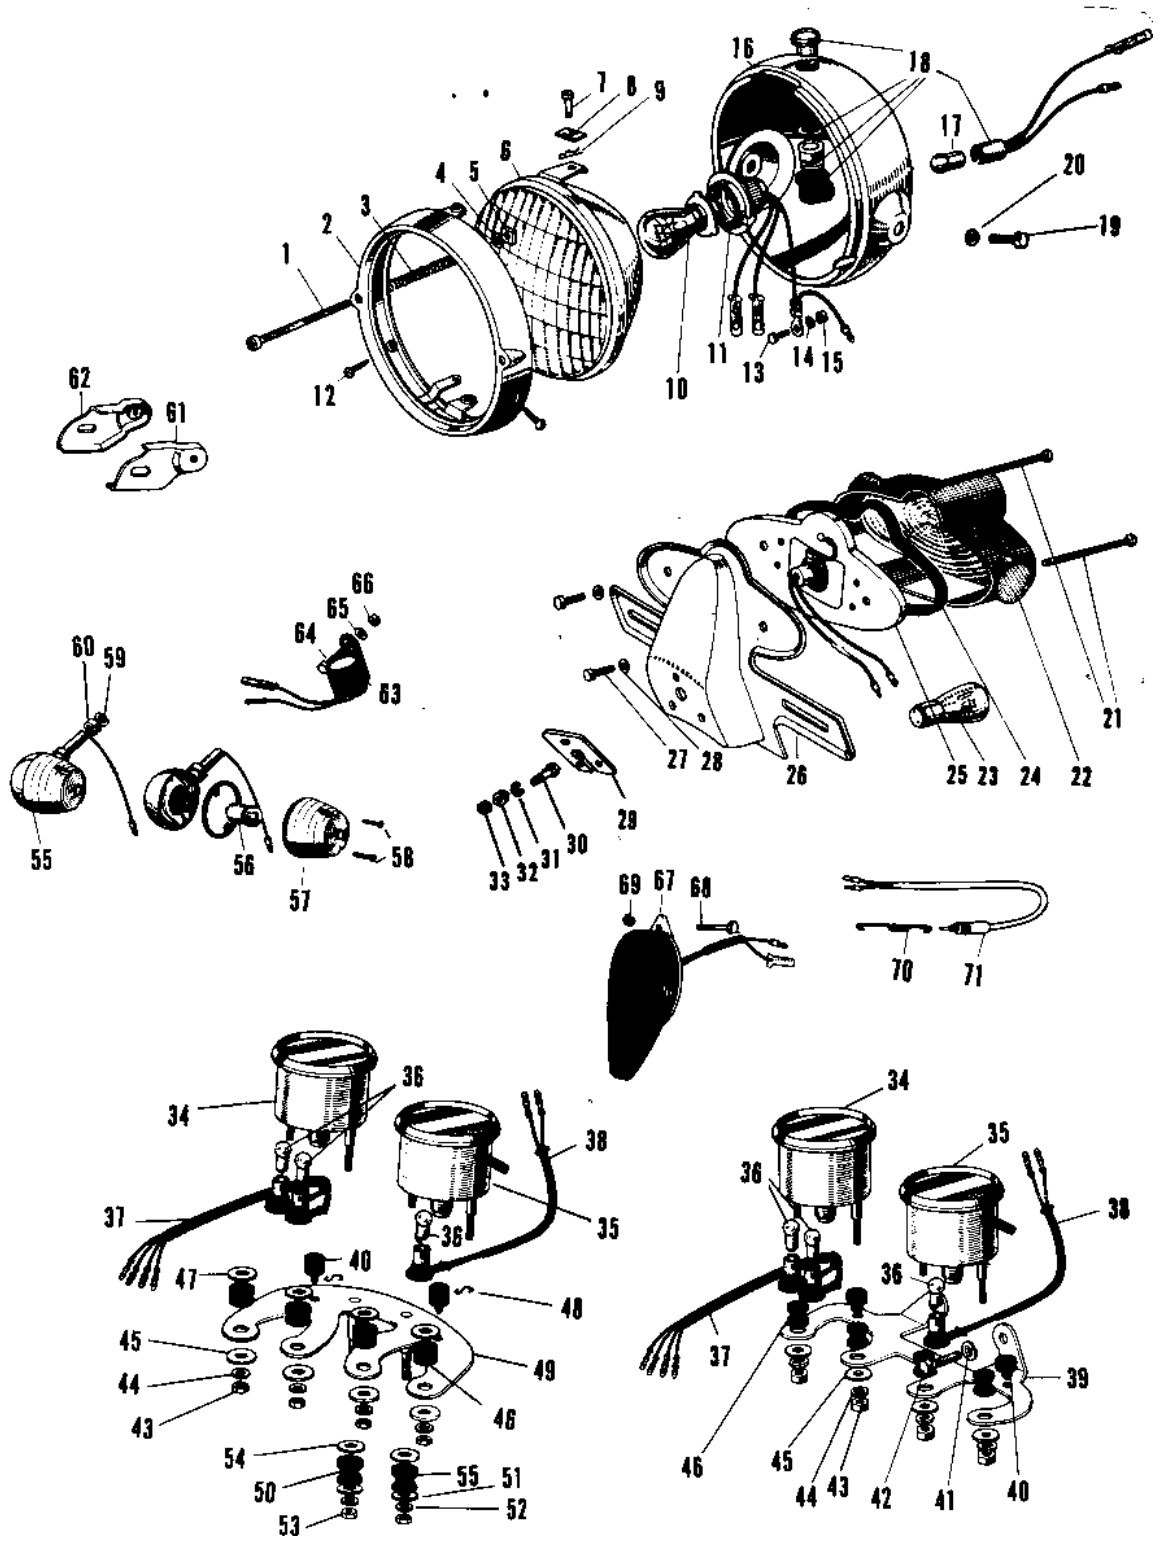

1970 A7SS-A PARTS DIAGRAM

HEADLIGHT/TAILLIGHT/METERS 2