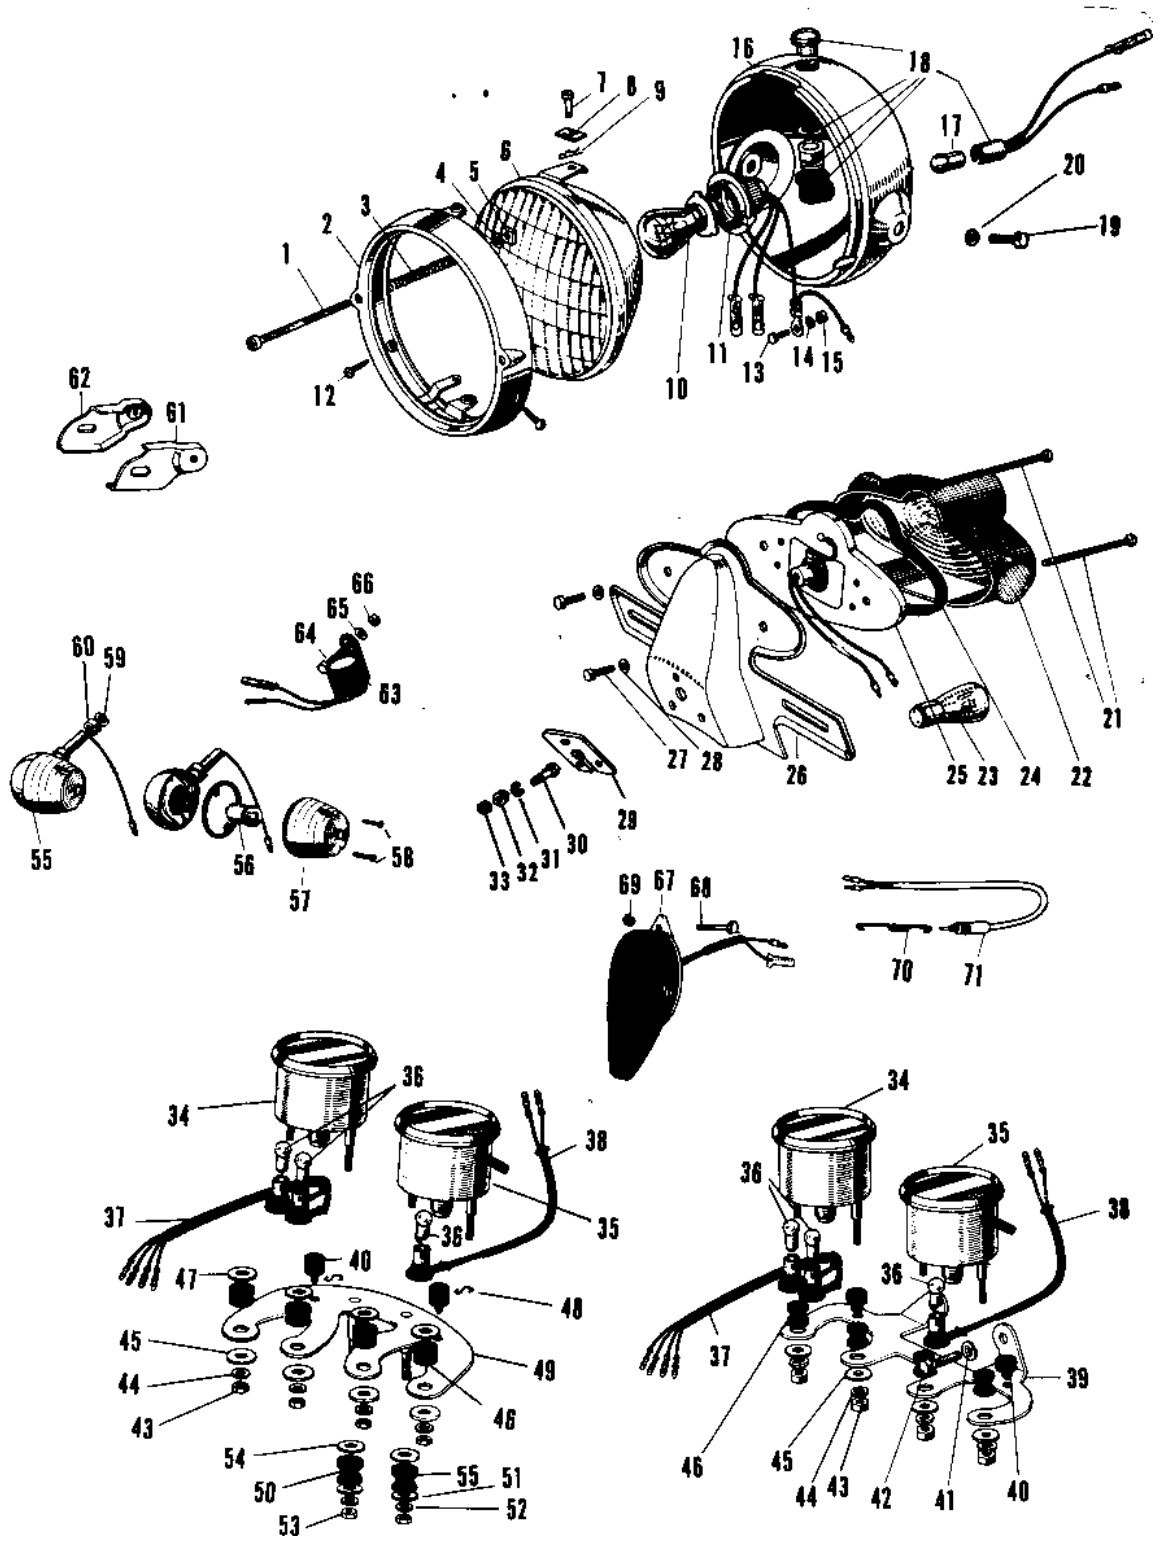

1969 Avenger PARTS DIAGRAM

HEADLIGHT/TAILLIGHT/METERS 2