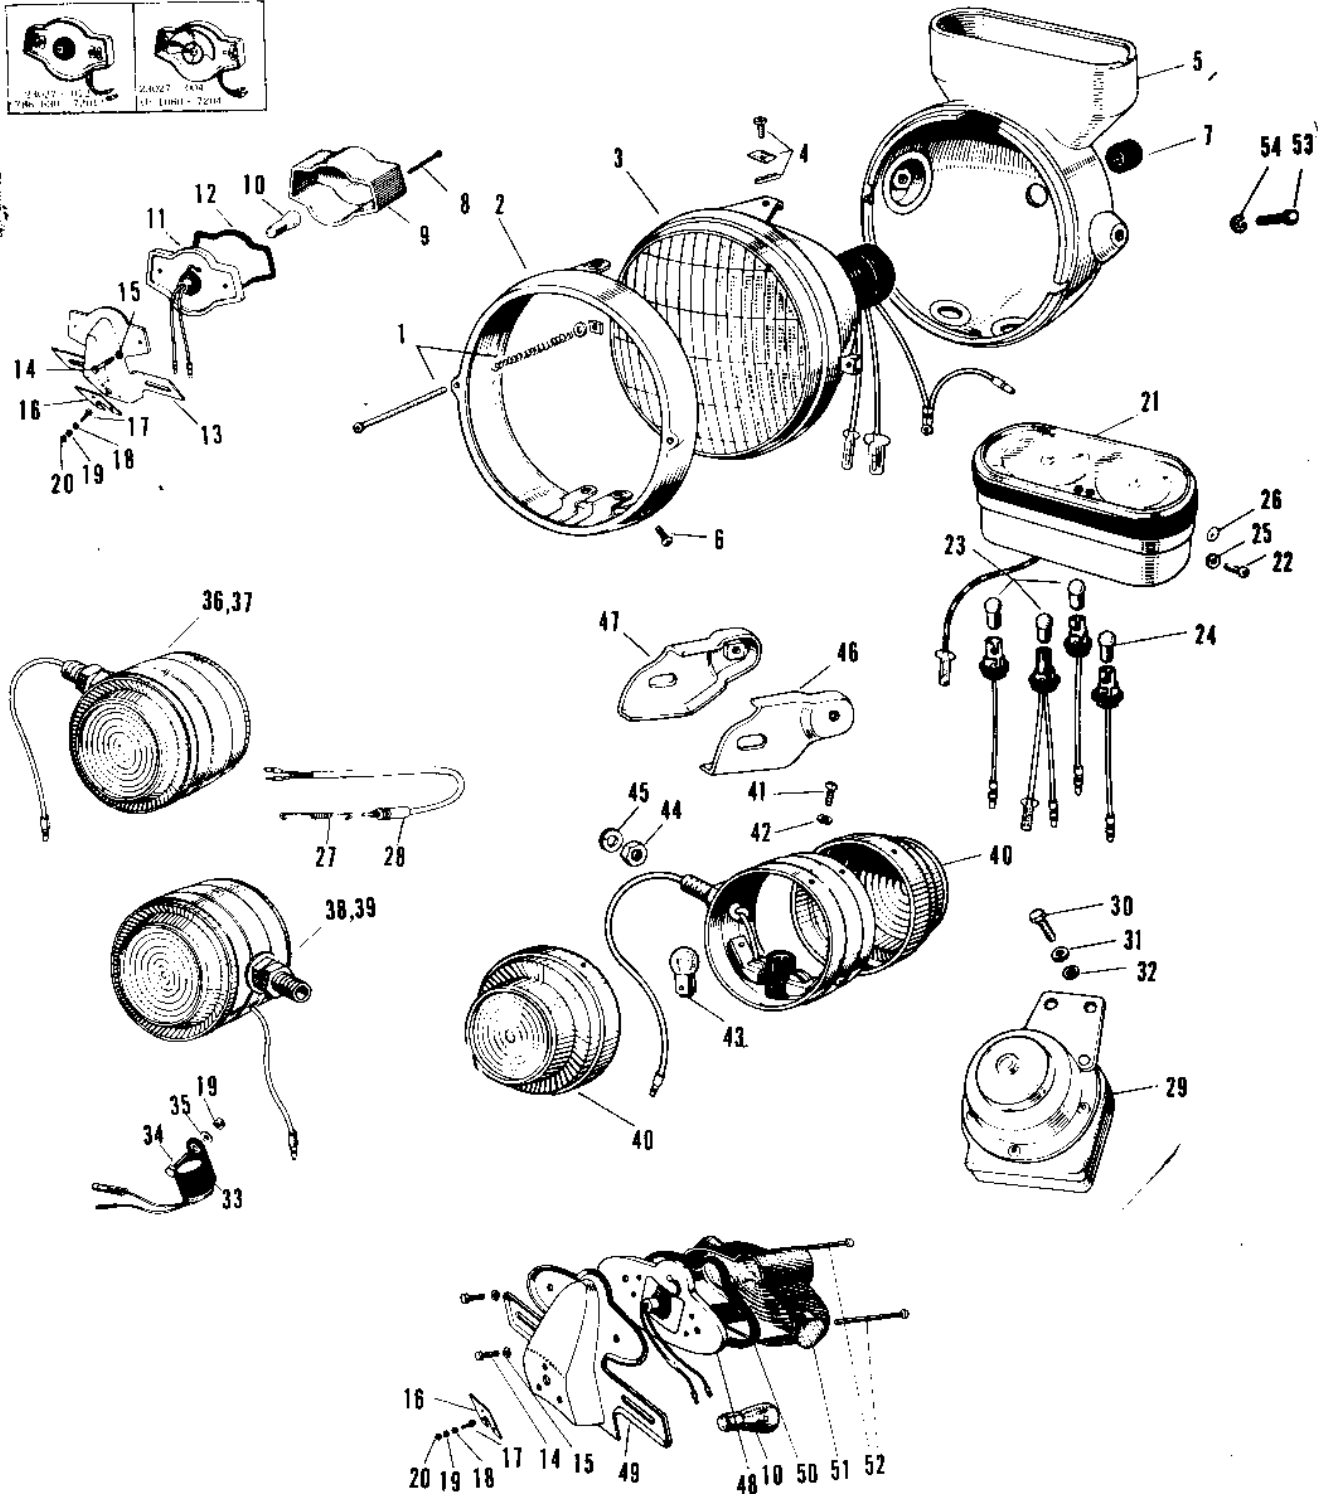

1970 A7SS-A PARTS DIAGRAM

HEADLIGHT/TAILLIGHT/METERS 1

1970 A7SS-A PARTS LIST

HEADLIGHT/TAILLIGHT/METERS 1

ITEM NAME	PART NUMBER	QUANTITY
LAMP ASSY HEAD C.RED (Ref # 1~7)	23001-021-24	1
LAMP ASSY HEAD C.BLUE (Ref # 1~7)	23001-021-27	1
SCREW SET FOCUS ADJST (Ref # 1)	23013-002	1
RIM HEAD LAMP (Ref # 2)	23006-017	1
SEALED BEAM UNIT (Ref # 3)	23007-025	1
SCREW SET LAMP MOUNT (Ref # 4)	23015-002	2
BODY HEAD LAMP C.RED (Ref # 5)	23005-017-24	1
BODY HEAD LAMP C.BLUE (Ref # 5)	23005-017-27	1
SCREW OVL CNTSNK 5X8 (Ref # 6)	222E0508	2
GROMMET 13MM (Ref # 7)	850A1301	1
LAMP ASSY TAIL (Ref # 8~15)	23025-019	1
SCREW OVL CNTSNK 3X60 (Ref # 8)	222E0360	2
SCREW OVL CNTSNK 5X8 (Ref # 8)	222E0508	2
LENS TAIL LAMP (Ref # 9)	23026-017	1
BULB,12V 32/3CP (Ref # 10)	92069-059	1
SOCKET TAIL LAMP (Ref # 11)	23027-004	(1
SOCKET TAIL LAMP (Ref # 11)	23027-012	1
GASKET TAIL LAMP LENS (Ref # 12)	23028-007	1
BKT LICENSE PLT (Ref # 13)	23036-003	1
BOLT HEX HEAD 5X10 (Ref # 14)	110N0510	2
BOLT HEX HEAD 5X10 (Ref # 14)	110N0510A	2
WASHER SPRING 5MM (Ref # 15)	461F0500	2
DAMPER-TAIL LAMP SHCK (Ref # 16)	35039-005	1
BOLT-UPSET (Ref # 17)	112G0618	3
BOLT-UPSET (Ref # 17)	112G0630	3
WASHER SPRING 6MM (Ref # 18)	461F0600	3
NUT 6MM (Ref # 19)	311B0600	4
NUT 6MM (Ref # 20)	312B0600	3
SPEEDOMETER ASSY MPH (Ref # 21~26)	25003-007	1