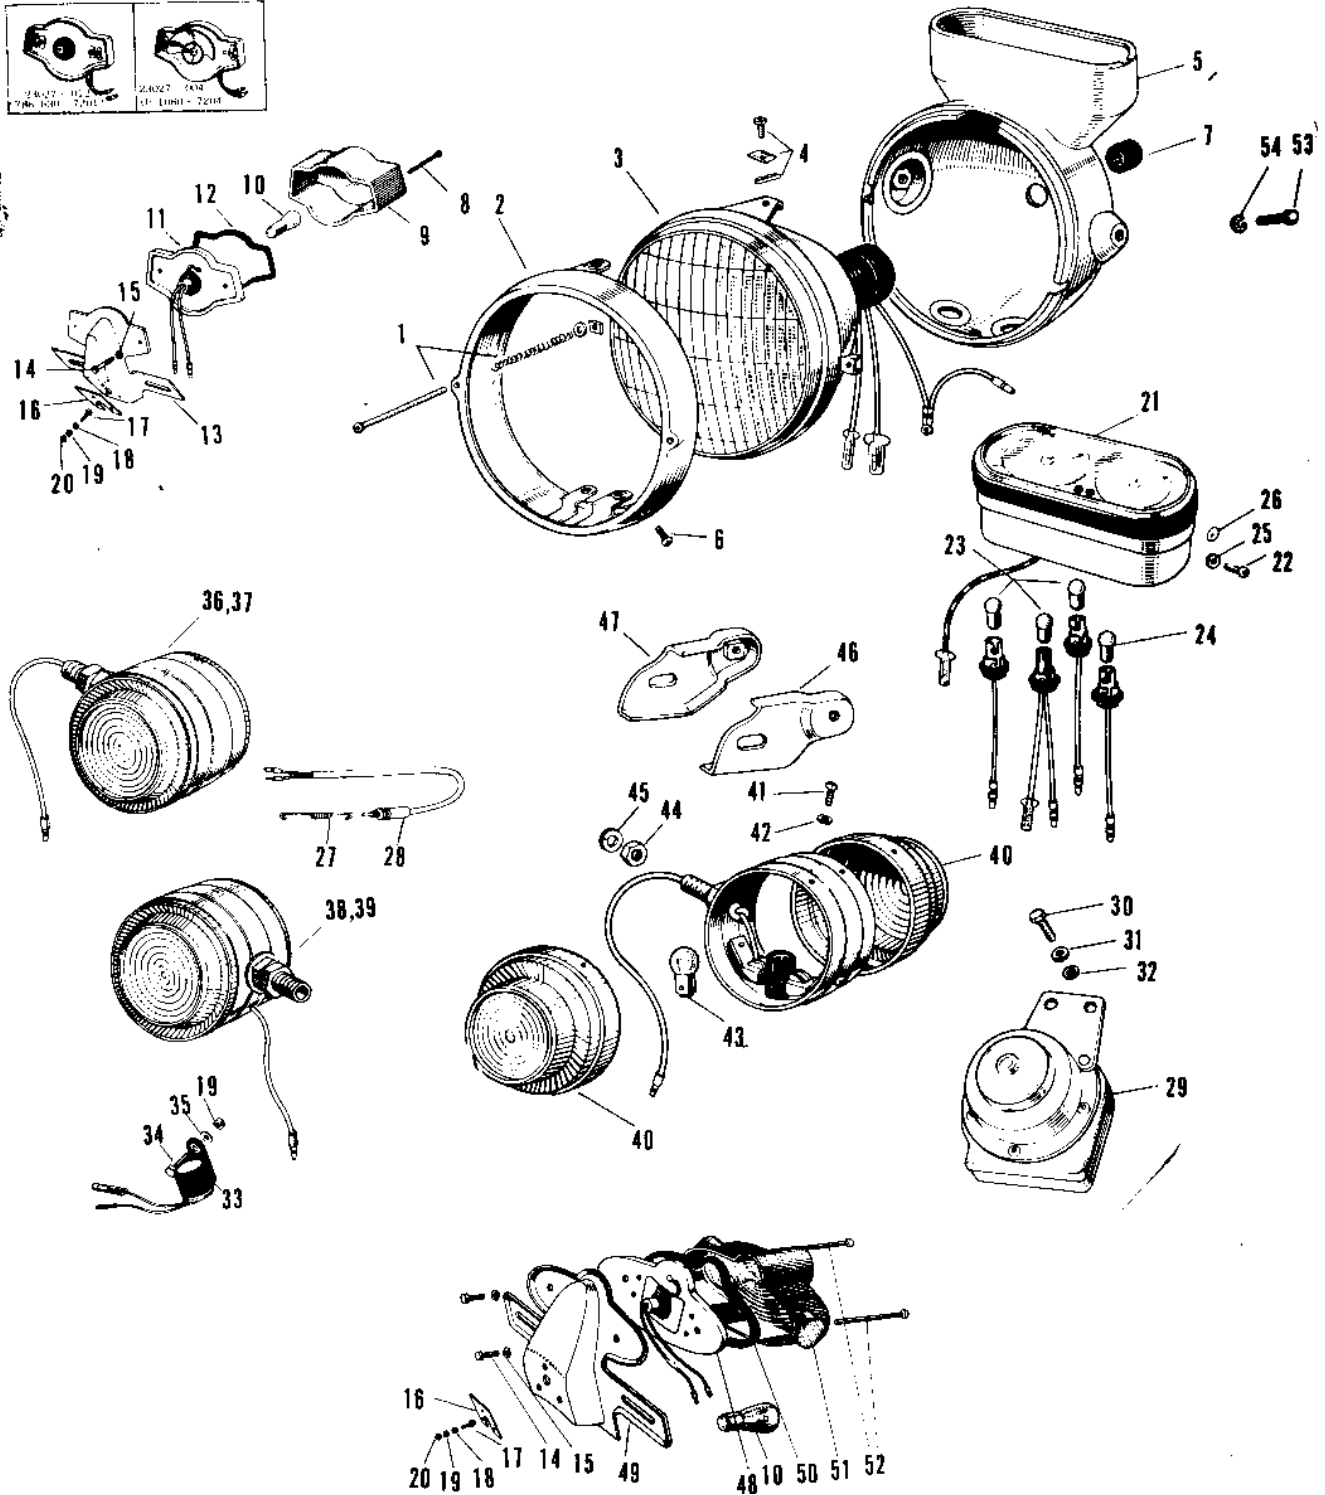

## 1970 Avenger PARTS LIST

HEADLIGHT/TAILLIGHT/METERS 1

ITEM NAME	PART NUMBER	QUANTITY
LAMP ASSY HEAD C.RED (Ref # 1~7)	23001-021-24	1
LAMP ASSY HEAD C.BLUE (Ref # 1~7)	23001-021-27	1
SCREW SET FOCUS ADJST (Ref # 1)	23013-002	1
RIM HEAD LAMP (Ref # 2)	23006-017	1
SEALED BEAM UNIT (Ref # 3)	23007-025	1
SCREW SET LAMP MOUNT (Ref # 4)	23015-002	1
BODY HEAD LAMP C.RED (Ref # 5)	23005-017-24	1
BODY HEAD LAMP C.BLUE (Ref # 5)	23005-017-27	1
SCREW OVL CNTSNK 5X8 (Ref # 6)	222E0508	2
GROMMET 13MM (Ref # 7)	850A1301	1
LAMP ASSY TAIL (Ref # 8~15)	23025-019	1
SCREW OVL CNTSNK 3X60 (Ref # 8)	222E0360	1
LENS TAIL LAMP (Ref # 9)	23026-017	1
BULB,12V 32/3CP (Ref # 10)	92069-059	1
SOCKET TAIL LAMP (Ref # 11)	23027-004	1
SOCKET TAIL LAMP (Ref # 11)	23027-012	1
GASKET TAIL LAMP LENS (Ref # 12)	23028-007	1
BKT LICENSE PLT (Ref # 13)	23036-003	1
BOLT HEX HEAD 5X10 (Ref # 14)	110N0510	1
BOLT HEX HEAD 5X10 (Ref # 14)	110N0510A	1
WASHER SPRING 5MM (Ref # 15)	461F0500	2
DAMPER-TAIL LAMP SHCK (Ref # 16)	35039-005	1
BOLT-UPSET (Ref # 17)	112G0618	1
BOLT-UPSET (Ref # 17)	112G0630	1
WASHER SPRING 6MM (Ref # 18)	461F0600	1
NUT 6MM (Ref # 19)	311B0600	1
NUT 6MM (Ref # 20)	312B0600	1
SPEEDOMETER ASSY MPH (Ref # 21~26)	25003-007	1
SCREW PAN HEAD 5X8 (Ref # 22)	220E0508	1

## 1970 Avenger PARTS LIST

HEADLIGHT/TAILLIGHT/METERS 1

ITEM NAME	PART NUMBER	QUANTITY
BOLT,HEX HEAD,10X25 (Ref # 53)	92007-045	1