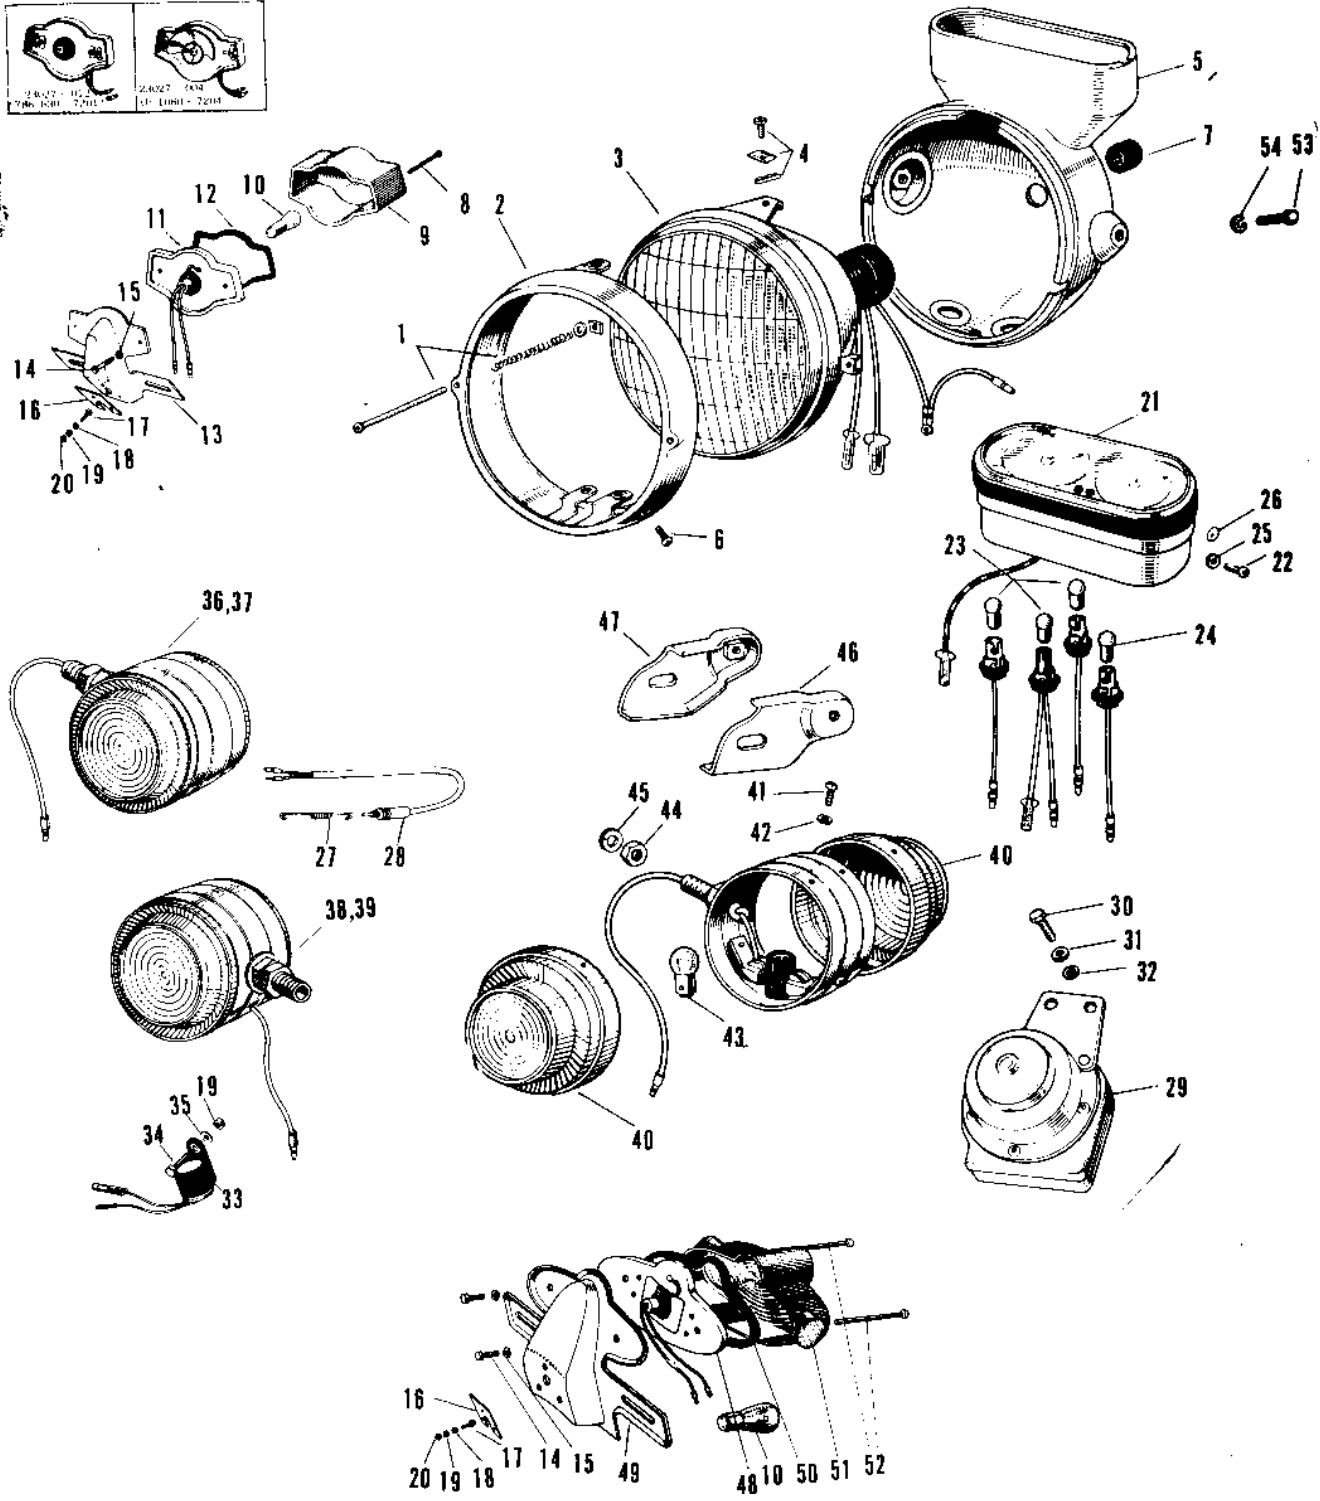

1969 Avenger PARTS DIAGRAM

HEADLIGHT/TAILLIGHT/METERS 1