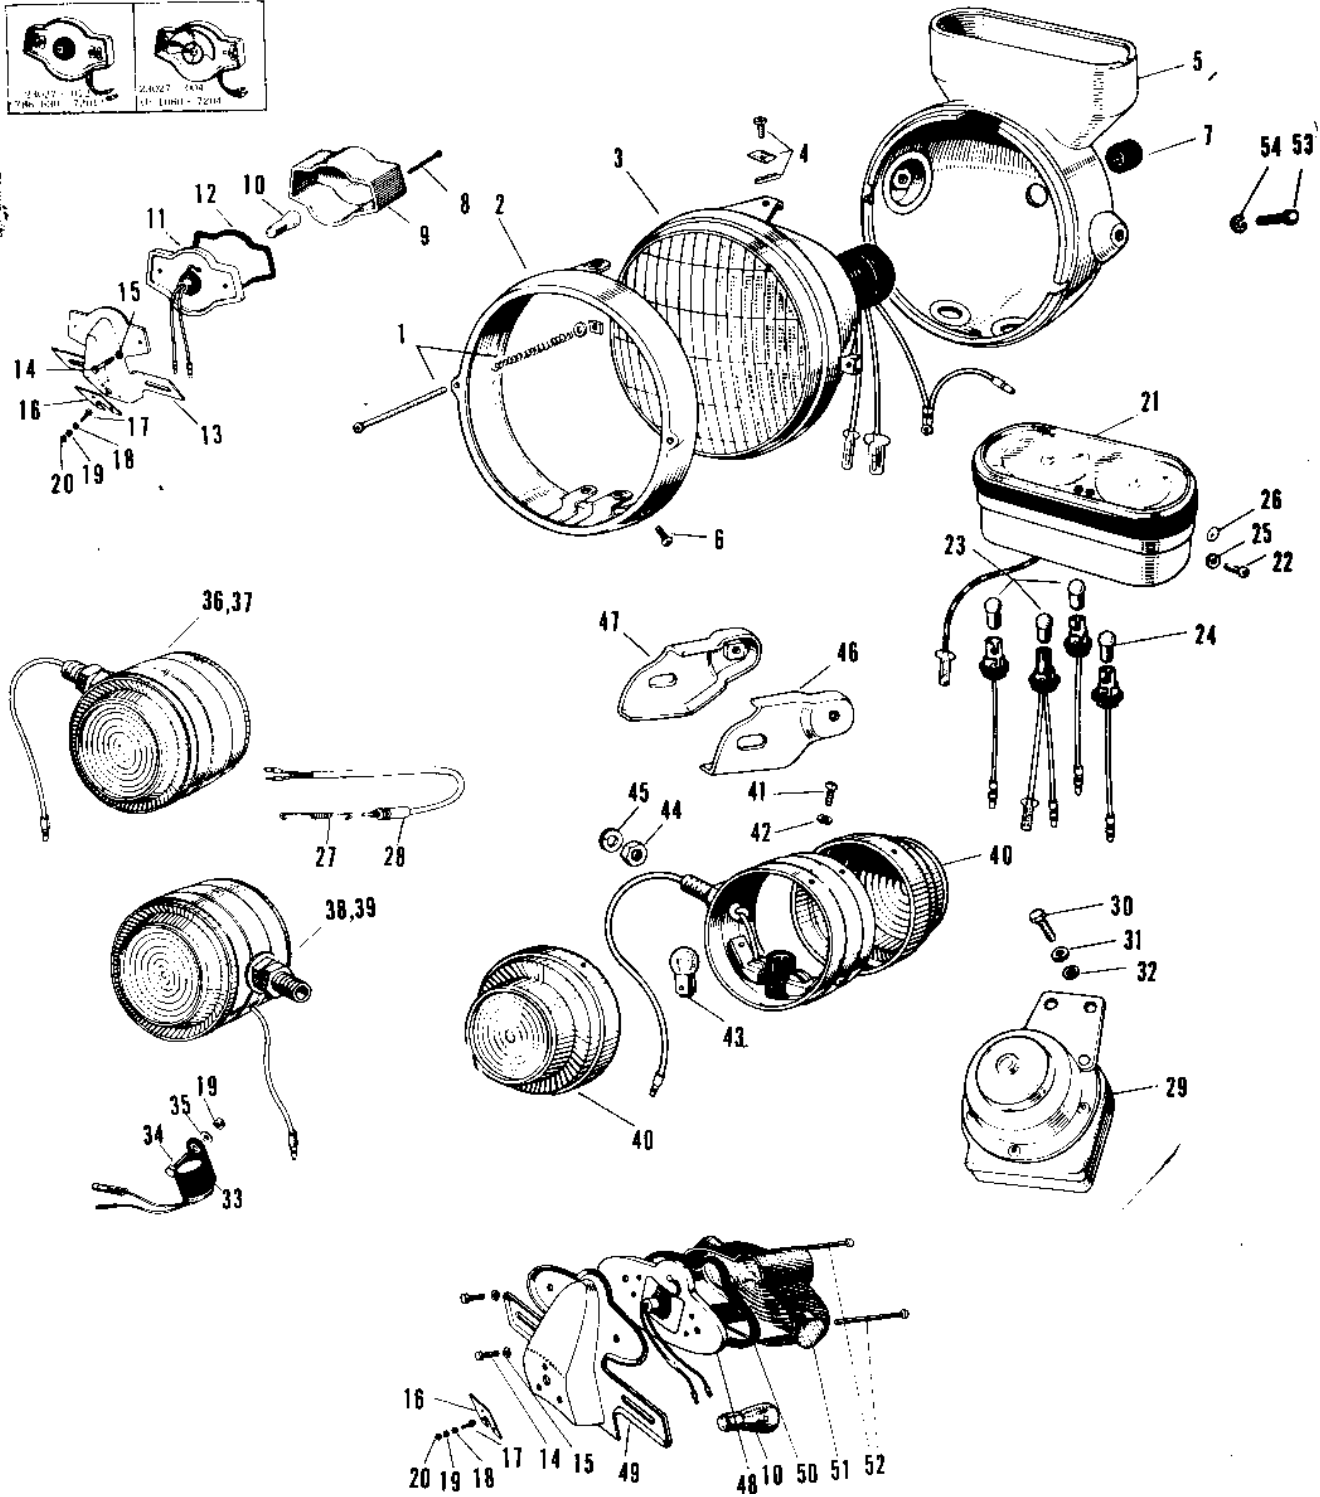

1967 Avenger PARTS DIAGRAM

HEADLIGHT/TAILLIGHT/METERS 1