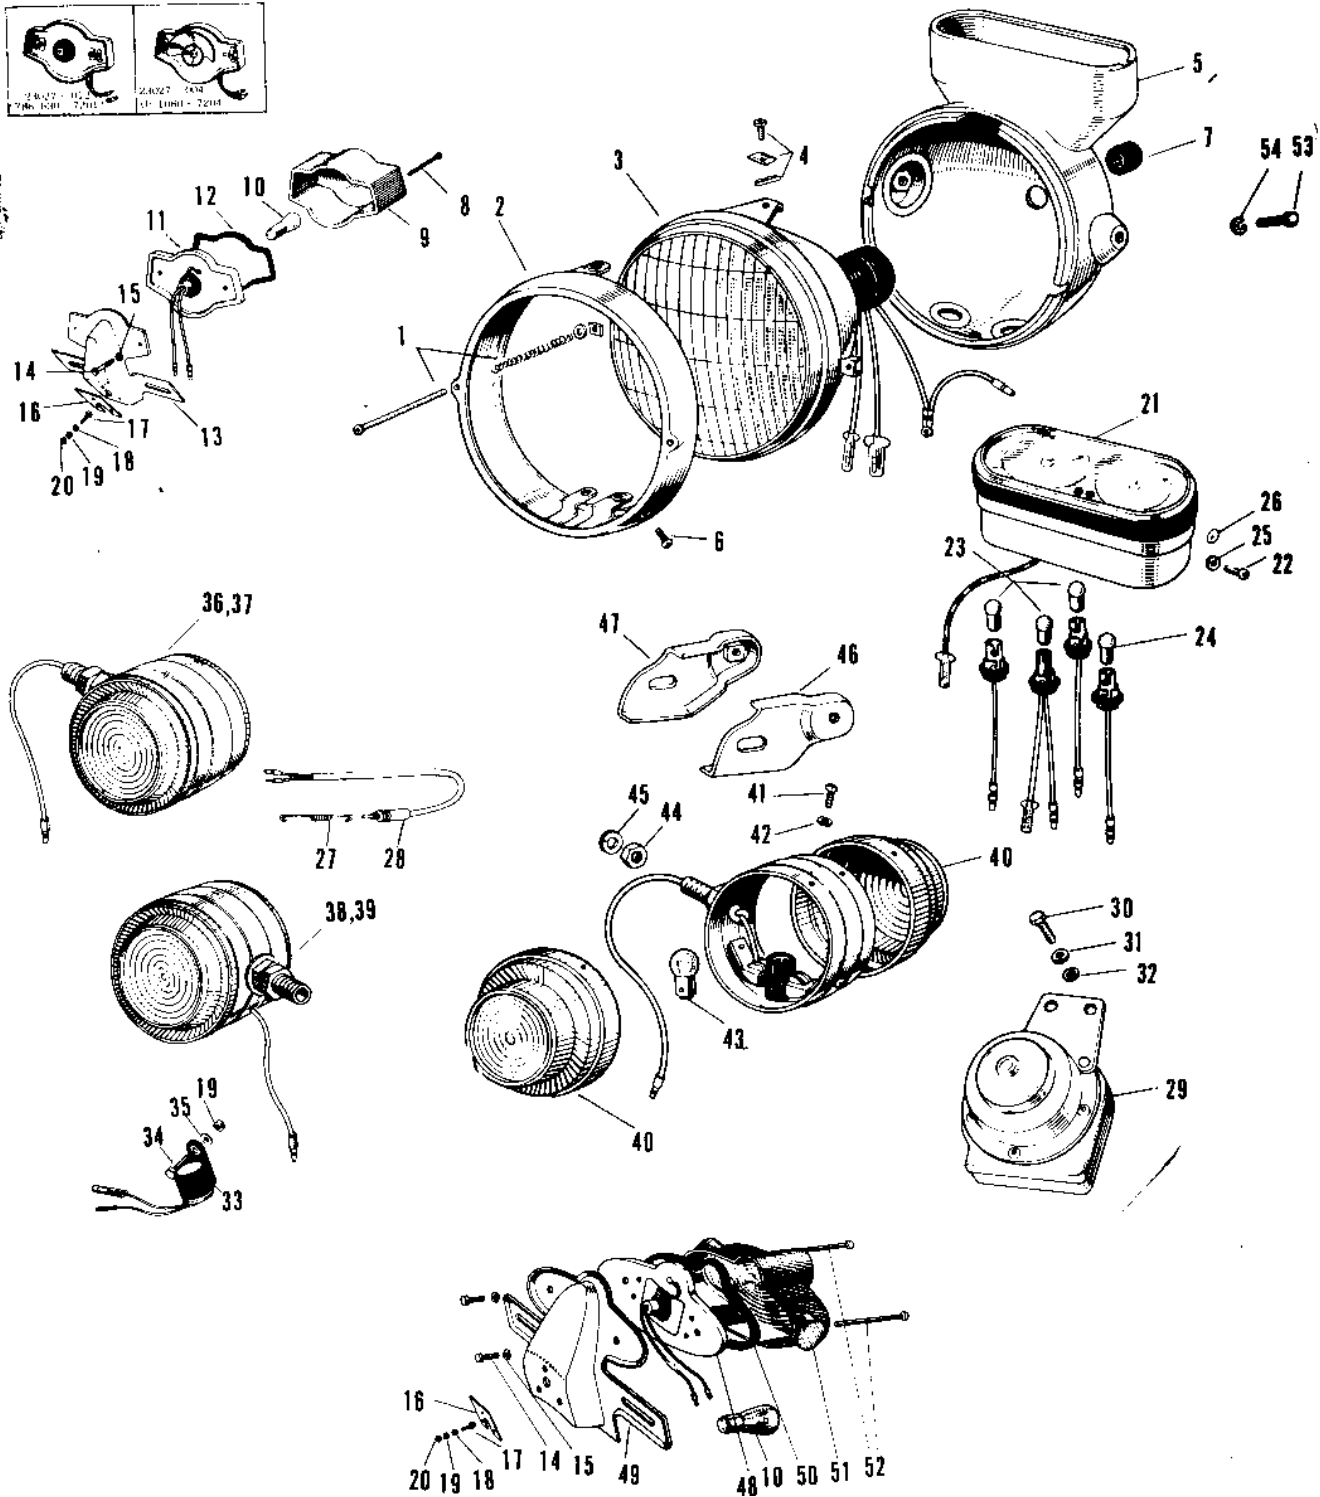

1966 Samurai PARTS DIAGRAM

HEADLIGHT/TAILLIGHT/METERS 1

1966 Samurai PARTS LIST

HEADLIGHT/TAILLIGHT/METERS 1

ITEM NAME	PART NUMBER	QUANTITY
LAMP ASSY HEAD C.RED (Ref # 1~7)	23001-021-24	1
LAMP ASSY HEAD C.BLUE (Ref # 1~7)	23001-021-27	1
SCREW SET FOCUS ADJST (Ref # 1)	23013-002	1
RIM HEAD LAMP (Ref # 2)	23006-017	1
SEALED BEAM UNIT (Ref # 3)	23007-025	1
SCREW SET LAMP MOUNT (Ref # 4)	23015-002	1
BODY HEAD LAMP C.RED (Ref # 5)	23005-017-24	1
BODY HEAD LAMP C.BLUE (Ref # 5)	23005-017-27	1
SCREW OVL CNTSNK 5X8 (Ref # 6)	222E0508	2
GROMMET 13MM (Ref # 7)	850A1301	1
LAMP ASSY TAIL (Ref # 8~15)	23025-019	1
SCREW OVL CNTSNK 3X60 (Ref # 8)	222E0360	1
LENS TAIL LAMP (Ref # 9)	23026-017	1
BULB,12V 32/3CP (Ref # 10)	92069-059	1
SOCKET TAIL LAMP (Ref # 11)	23027-004	1
SOCKET TAIL LAMP (Ref # 11)	23027-012	1
GASKET TAIL LAMP LENS (Ref # 12)	23028-007	1
BKT LICENSE PLT (Ref # 13)	23036-003	1
BOLT HEX HEAD 5X10 (Ref # 14)	110N0510	1
BOLT HEX HEAD 5X10 (Ref # 14)	110N0510A	1
WASHER SPRING 5MM (Ref # 15)	461F0500	2
DAMPER-TAIL LAMP SHCK (Ref # 16)	35039-005	1
BOLT-UPSET (Ref # 17)	112G0618	1
BOLT-UPSET (Ref # 17)	112G0630	1
WASHER SPRING 6MM (Ref # 18)	461F0600	1
NUT 6MM (Ref # 19)	311B0600	1
NUT 6MM (Ref # 20)	312B0600	1
SPEEDOMETER ASSY MPH (Ref # 21~26)	25003-007	1
SCREW PAN HEAD 5X8 (Ref # 22)	220E0508	1

1966 Samurai PARTS LIST

HEADLIGHT/TAILLIGHT/METERS 1

ITEM NAME	PART NUMBER	QUANTITY
BOLT,HEX HEAD,10X25 (Ref # 53)	92007-045	1