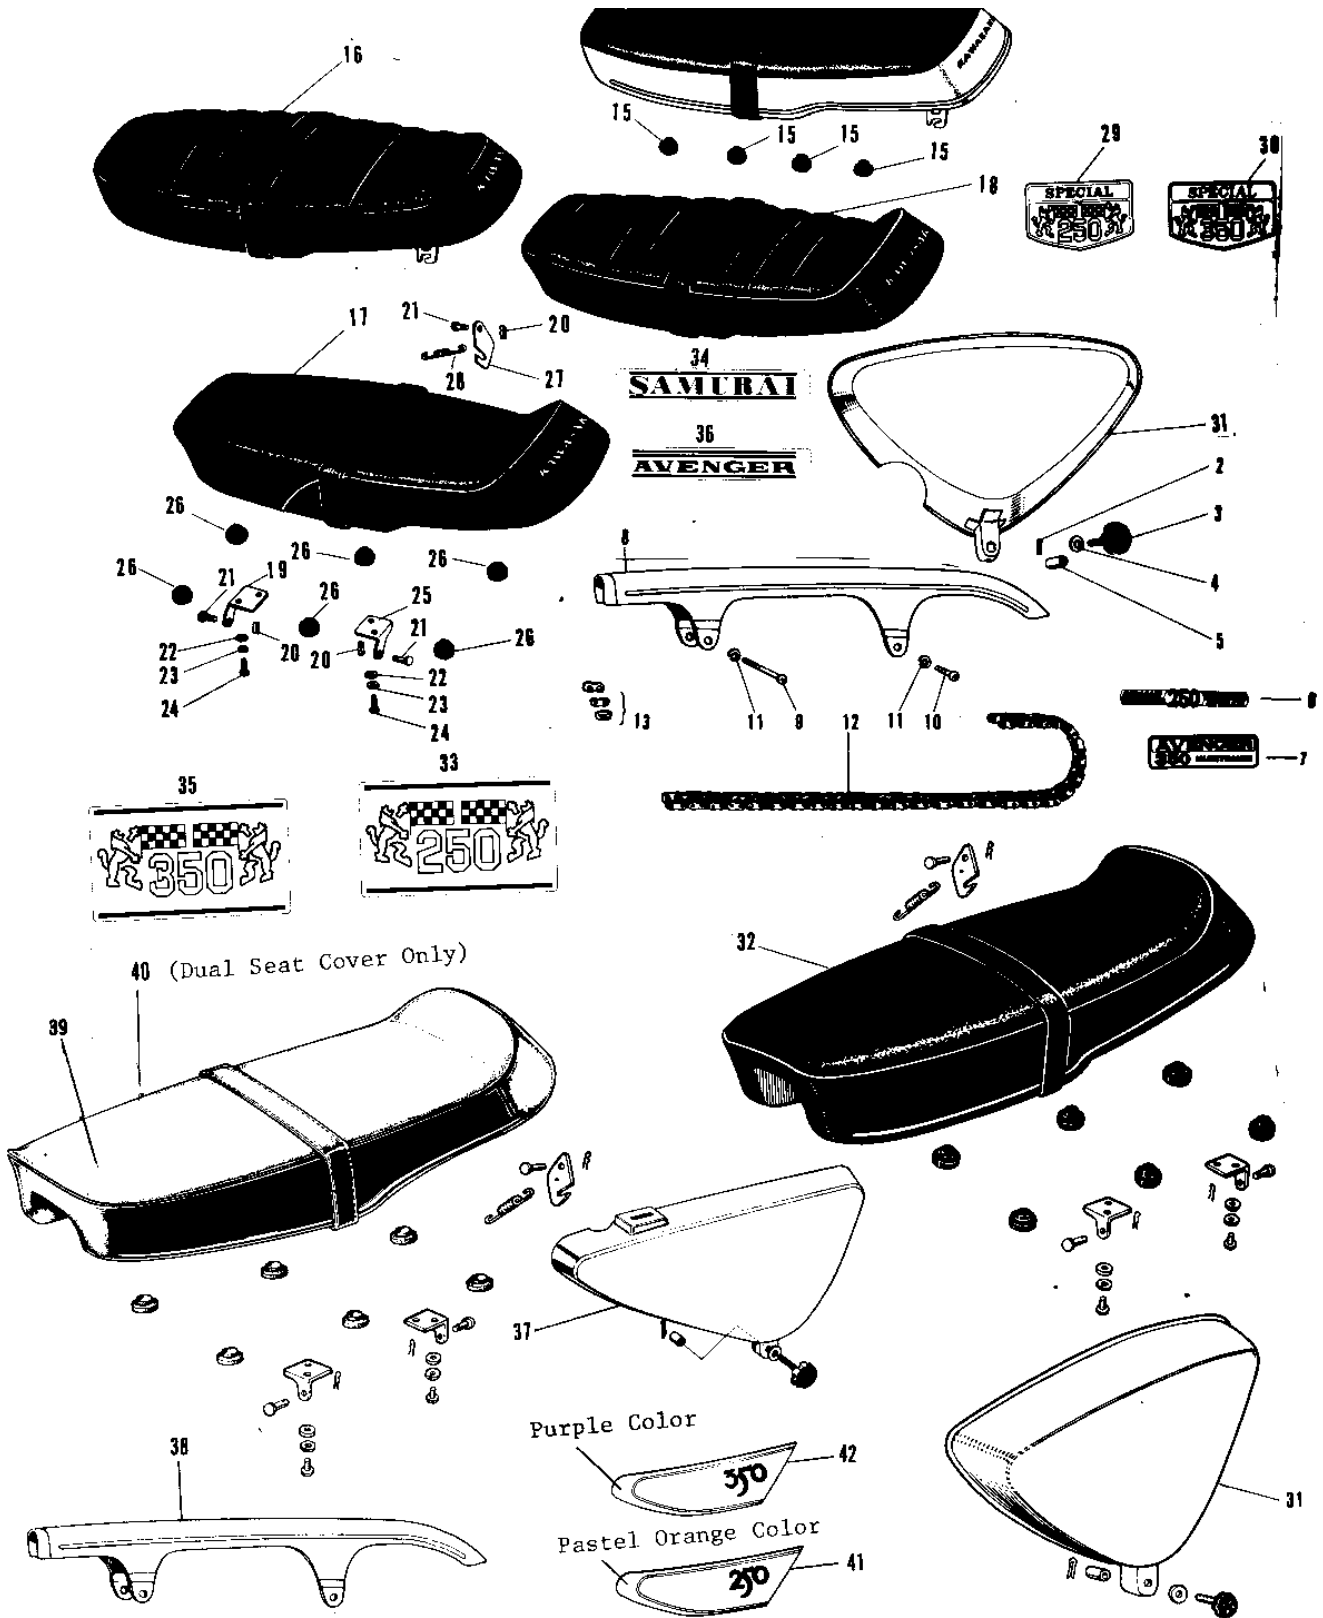

1970 A7SS-A PARTS DIAGRAM

SEAT/SIDE COVERS

1970 A7SS-A PARTS LIST

SEAT/SIDE COVERS

ITEM NAME	PART NUMBER	QUANTITY
CASE-CHAIN (Ref # 8)	36014-017	1
SCREW PAN HEAD 6X50 (Ref # 9)	220E0650	1
SCREW PAN HEAD 6X16 (Ref # 10)	220E0616	1
WASHER SPRING 6MM (Ref # 11)	461F0600	2
DR CHAIN 525X92H (Ref # 12, 13)	695X5292	1
CHAIN JOINT 525 (Ref # 13)	92058-006	1
SEAT-DUAL (Ref # 17 19~)	53001-040	1
SEAT-DUAL (Ref # 18~28)	53001-048	NA
HINGE FRONT (Ref # 19)	53009-004	1
PIN COTTER 2.0X15 (Ref # 20)	550D2015	3
PIN DUAL SEAT PIVOT (Ref # 21)	53011-001	3
WASHER PLAIN 6MM (Ref # 22)	411B0600	4
WASHER SPRING 6MM (Ref # 23)	461F0600	4
BOLT-UPSET,6X16 (Ref # 24)	112G0616	4
HINGE REAR (Ref # 25)	53009-005	1
DAMPER RUBB DUAL SEAT (Ref # 26)	92075-048	6
HOOK DUAL SEAT (Ref # 27)	53008-002	1
SPRING (Ref # 28)	53012-002	1
SEAT,DUAL (Ref # 19~28,)	53001-061	NA
CASE-CHAIN,BLACK (Ref # 38)	36014-038-21	1
SEAT ASSY-DUAL (Ref # 18~28,)	53001-068	1
COVER-DUAL SEAT (Ref # 40)	53003-001	1