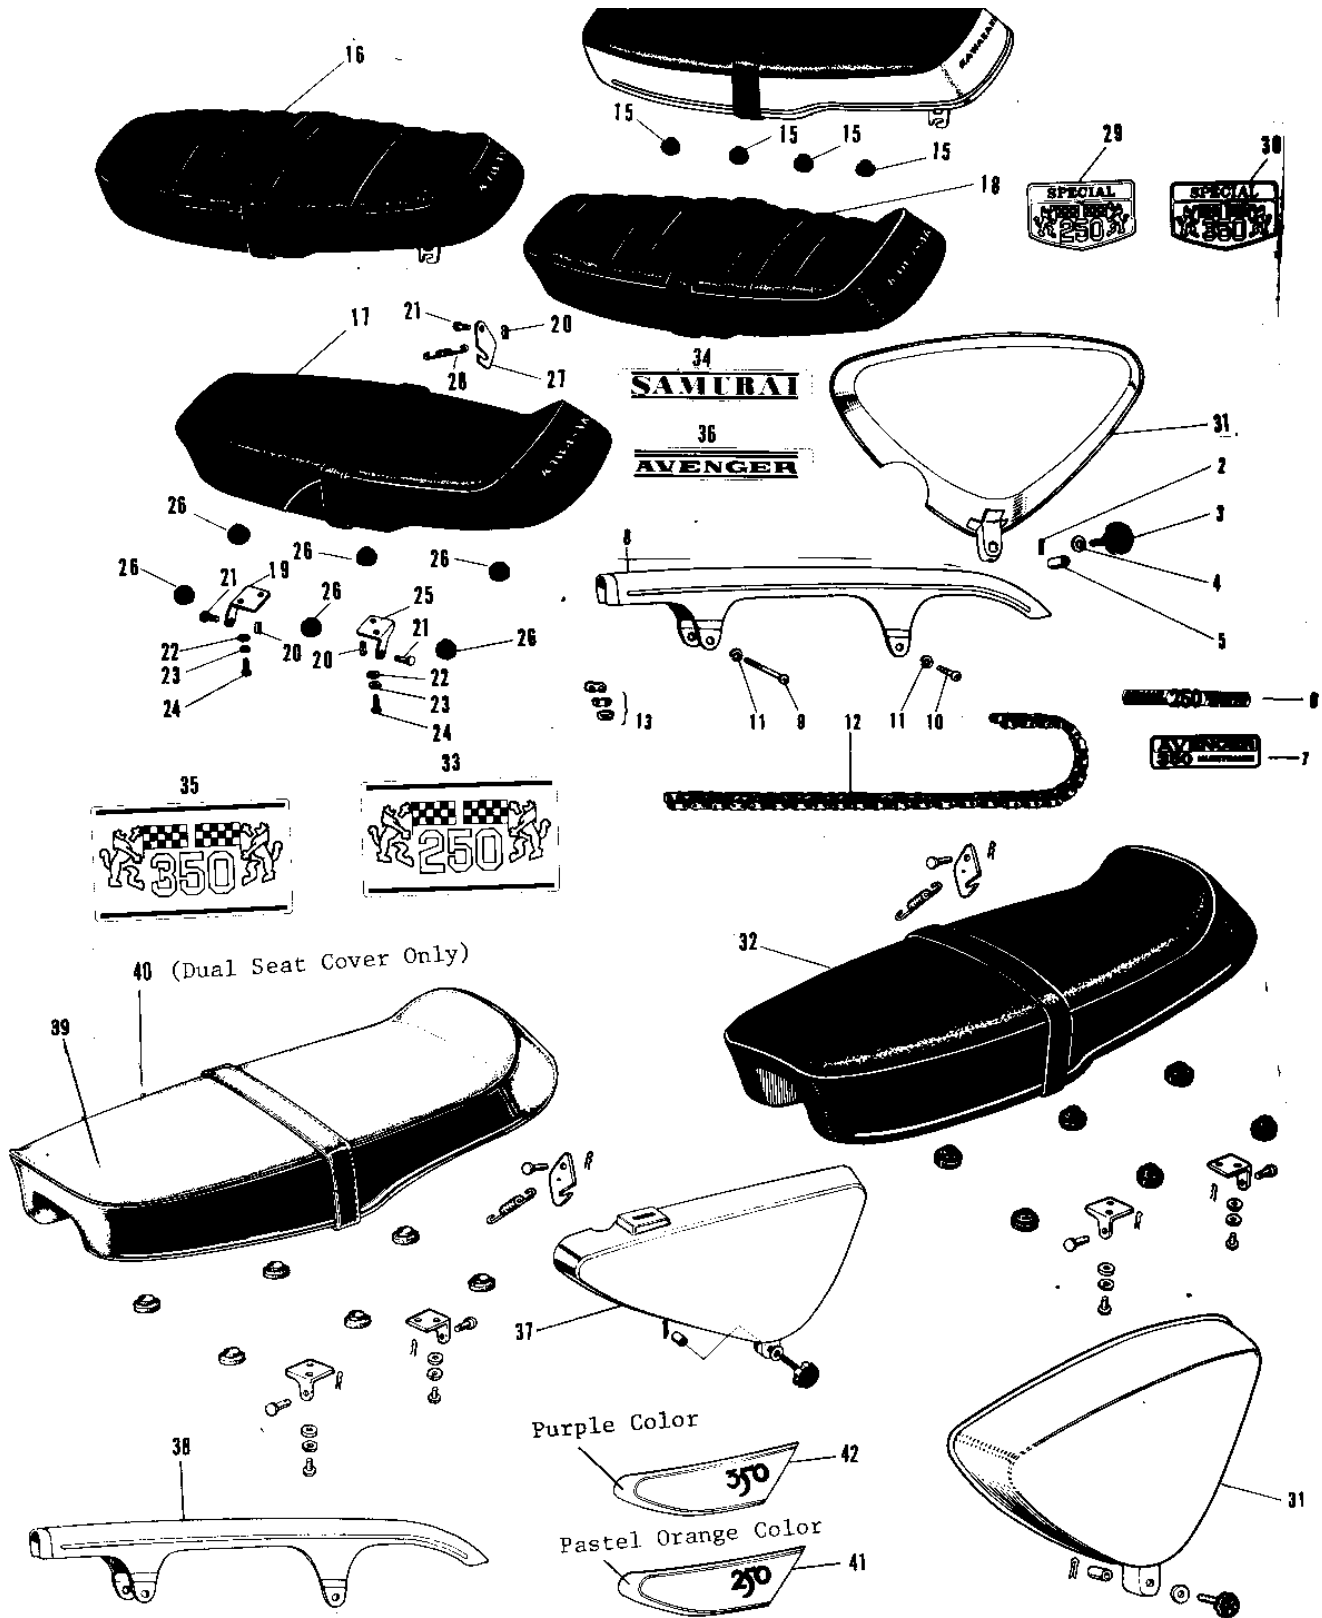

## 1970 Avenger PARTS DIAGRAM

SEAT/SIDE COVERS

### SEAT/SIDE COVERS

ITEM NAME	PART NUMBER	QUANTITY
COVER L.H SIDE C.RED (Ref # 1)	36001-018-24	1
COVER L.H SIDE SILVER (Ref # 1)	36001-024-14	1
COVER L.H SIDE C.RED (Ref # 1)	36001-024-24	1
COVER L.H SIDE C.RED (Ref # 1)	36001-024-26	1
COVER L.H SIDE C.BLUE (Ref # 1)	36001-024-27	1
COVER L.H SIDE C.BLUE (Ref # 1)	36001-024-29	1
PIN COTTER 1.6X15 (Ref # 2)	550D1615	1
KNOB L.H SIDE COVER (Ref # 3)	92077-016	1
WASHER PLAIN 6MM (Ref # 4)	410B0600	1
RUBBER SIDE COV KNOB (Ref # 5)	92094-001	1
EMBLEM OIL TANK (Ref # 6)	56015-012	1
CASE-CHAIN (Ref # 8)	36014-017	1
SCREW PAN HEAD 6X50 (Ref # 9)	220E0650	1
SCREW PAN HEAD 6X16 (Ref # 10)	220E0616	1
WASHER SPRING 6MM (Ref # 11)	461F0600	2
DR CHAIN 525X92H (Ref # 12, 13)	695X5292	1
CHAIN JOINT 525 (Ref # 13)	92058-006	1
SEAT-DUAL (Ref # 14)	53001-029	1
DAMPER RUBB DUAL SEAT (Ref # 15)	92075-042	1
SEAT-DUAL (Ref # 17 19~)	53001-040	1
SEAT-DUAL (Ref # 18~28)	53001-048	1
HINGE FRONT (Ref # 19)	53009-004	1
PIN COTTER 2.0X15 (Ref # 20)	550D2015	1
PIN DUAL SEAT PIVOT (Ref # 21)	53011-001	1
WASHER PLAIN 6MM (Ref # 22)	411B0600	1
BOLT-UPSET,6X16 (Ref # 24)	112G0616	1
HINGE REAR (Ref # 25)	53009-005	1
DAMPER RUBB DUAL SEAT (Ref # 26)	92075-048	1
HOOK DUAL SEAT (Ref # 27)	53008-002	1

## 1970 Avenger PARTS LIST

### SEAT/SIDE COVERS

ITEM NAME	PART NUMBER	QUANTITY
SPRING (Ref # 28)	53012-002	1
EMBLEM SIDE COVER (Ref # 29)	56015-018	1
COVER-L.H SIDE,PEARL (Ref # 31)	36001-024-50	1
SEAT,DUAL (Ref # 19~28,)	53001-061	1
EMBLEM (Ref # 33)	56018-029	1
EMBLEM (Ref # 34)	56018-032	1
COVER-L.H SIDE,IVORY (Ref # 37)	36001-024-56	1
CASE-CHAIN,BLACK (Ref # 38)	36014-038-21	1
SEAT ASSY-DUAL (Ref # 18~28,)	53001-068	1
COVER-DUAL SEAT (Ref # 40)	53003-001	1
EMBLEM,ORANGE (Ref # 41)	56018-047-34	1