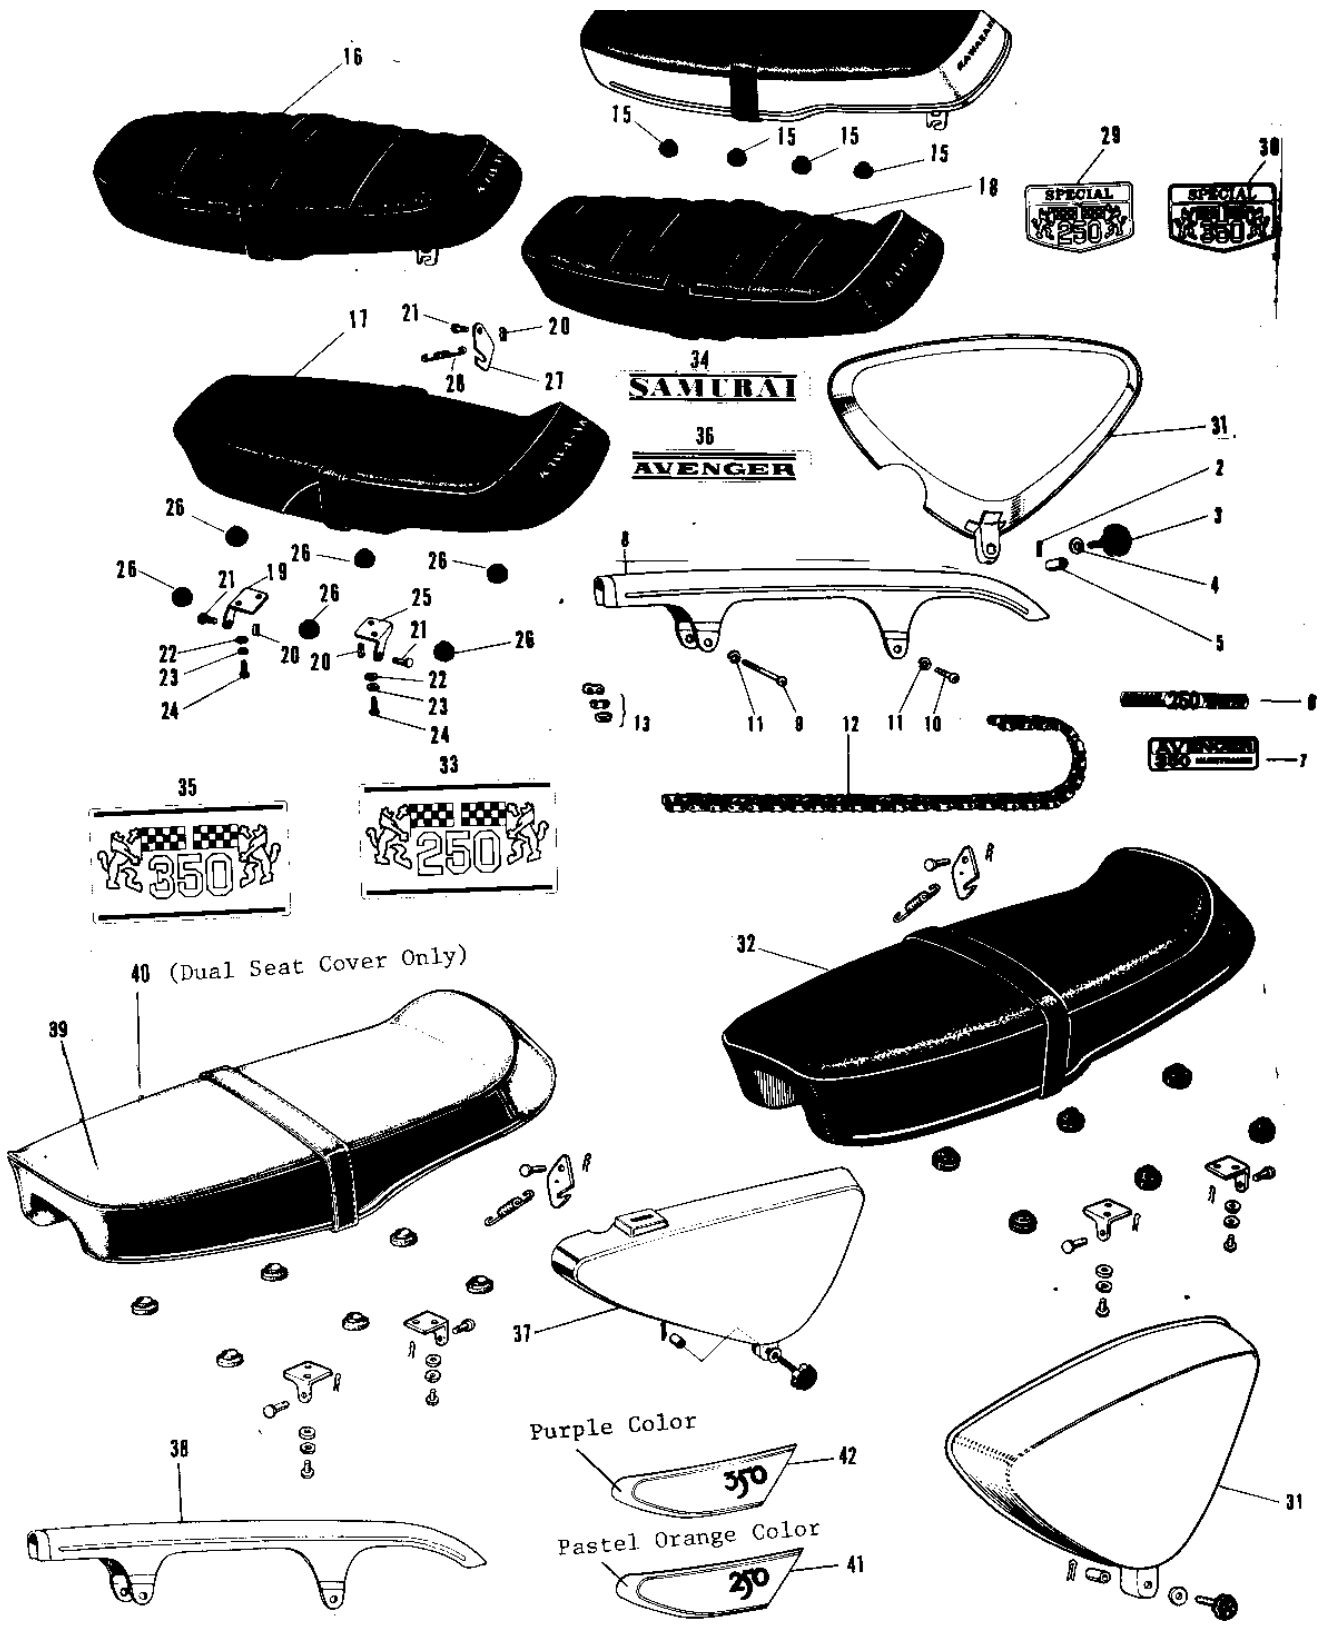

1968 Avenger PARTS DIAGRAM

SEAT/SIDE COVERS

1968 Avenger PARTS LIST

SEAT/SIDE COVERS

ITEM NAME	PART NUMBER	QUANTITY
COVER L.H SIDE C.RED (Ref # 1)	36001-018-24	(1
COVER L.H SIDE SILVER (Ref # 1)	36001-024-14	1
COVER L.H SIDE C.RED (Ref # 1)	36001-024-24	1
COVER L.H SIDE C.RED (Ref # 1)	36001-024-26	1
COVER L.H SIDE C.BLUE (Ref # 1)	36001-024-27	1
COVER L.H SIDE C.BLUE (Ref # 1)	36001-024-29	1
PIN COTTER 1.6X15 (Ref # 2)	550D1615	(1
KNOB L.H SIDE COVER (Ref # 3)	92077-016	1
WASHER PLAIN 6MM (Ref # 4)	410B0600	*2
RUBBER SIDE COV KNOB (Ref # 5)	92094-001	1
EMBLEM OIL TANK (Ref # 6)	56015-012	1
CASE-CHAIN (Ref # 8)	36014-017	1
SCREW PAN HEAD 6X50 (Ref # 9)	220E0650	1
SCREW PAN HEAD 6X16 (Ref # 10)	220E0616	1
WASHER SPRING 6MM (Ref # 11)	461F0600	2
DR CHAIN 525X92H (Ref # 12, 13)	695X5292	1
CHAIN JOINT 525 (Ref # 13)	92058-006	1
SEAT-DUAL (Ref # 14)	53001-029	NA
DAMPER RUBB DUAL SEAT (Ref # 15)	92075-042	4
SEAT-DUAL (Ref # 17 19~)	53001-040	1
SEAT-DUAL (Ref # 18~28)	53001-048	NA
HINGE FRONT (Ref # 19)	53009-004	1
PIN COTTER 2.0X15 (Ref # 20)	550D2015	3
PIN DUAL SEAT PIVOT (Ref # 21)	53011-001	3
WASHER PLAIN 6MM (Ref # 22)	411B0600	4
WASHER SPRING 6MM (Ref # 23)	461F0600	4
BOLT-UPSET,6X16 (Ref # 24)	112G0616	4
HINGE REAR (Ref # 25)	53009-005	1
DAMPER RUBB DUAL SEAT (Ref # 26)	92075-048	6

1968 Avenger PARTS LIST

SEAT/SIDE COVERS

ITEM NAME	PART NUMBER	QUANTITY
HOOK DUAL SEAT (Ref # 27)	53008-002	1
SPRING (Ref # 28)	53012-002	1
EMBLEM SIDE COVER (Ref # 29)	56015-018	1
COVER-L.H SIDE,PEARL (Ref # 31)	36001-024-50	1
SEAT,DUAL (Ref # 19~28,)	53001-061	NA
EMBLEM (Ref # 33)	56018-029	1
EMBLEM (Ref # 34)	56018-032	1
COVER-L.H SIDE,IVORY (Ref # 37)	36001-024-56	1
CASE-CHAIN,BLACK (Ref # 38)	36014-038-21	1
SEAT ASSY-DUAL (Ref # 18~28,)	53001-068	1
COVER-DUAL SEAT (Ref # 40)	53003-001	1
EMBLEM,ORANGE (Ref # 41)	56018-047-34	1