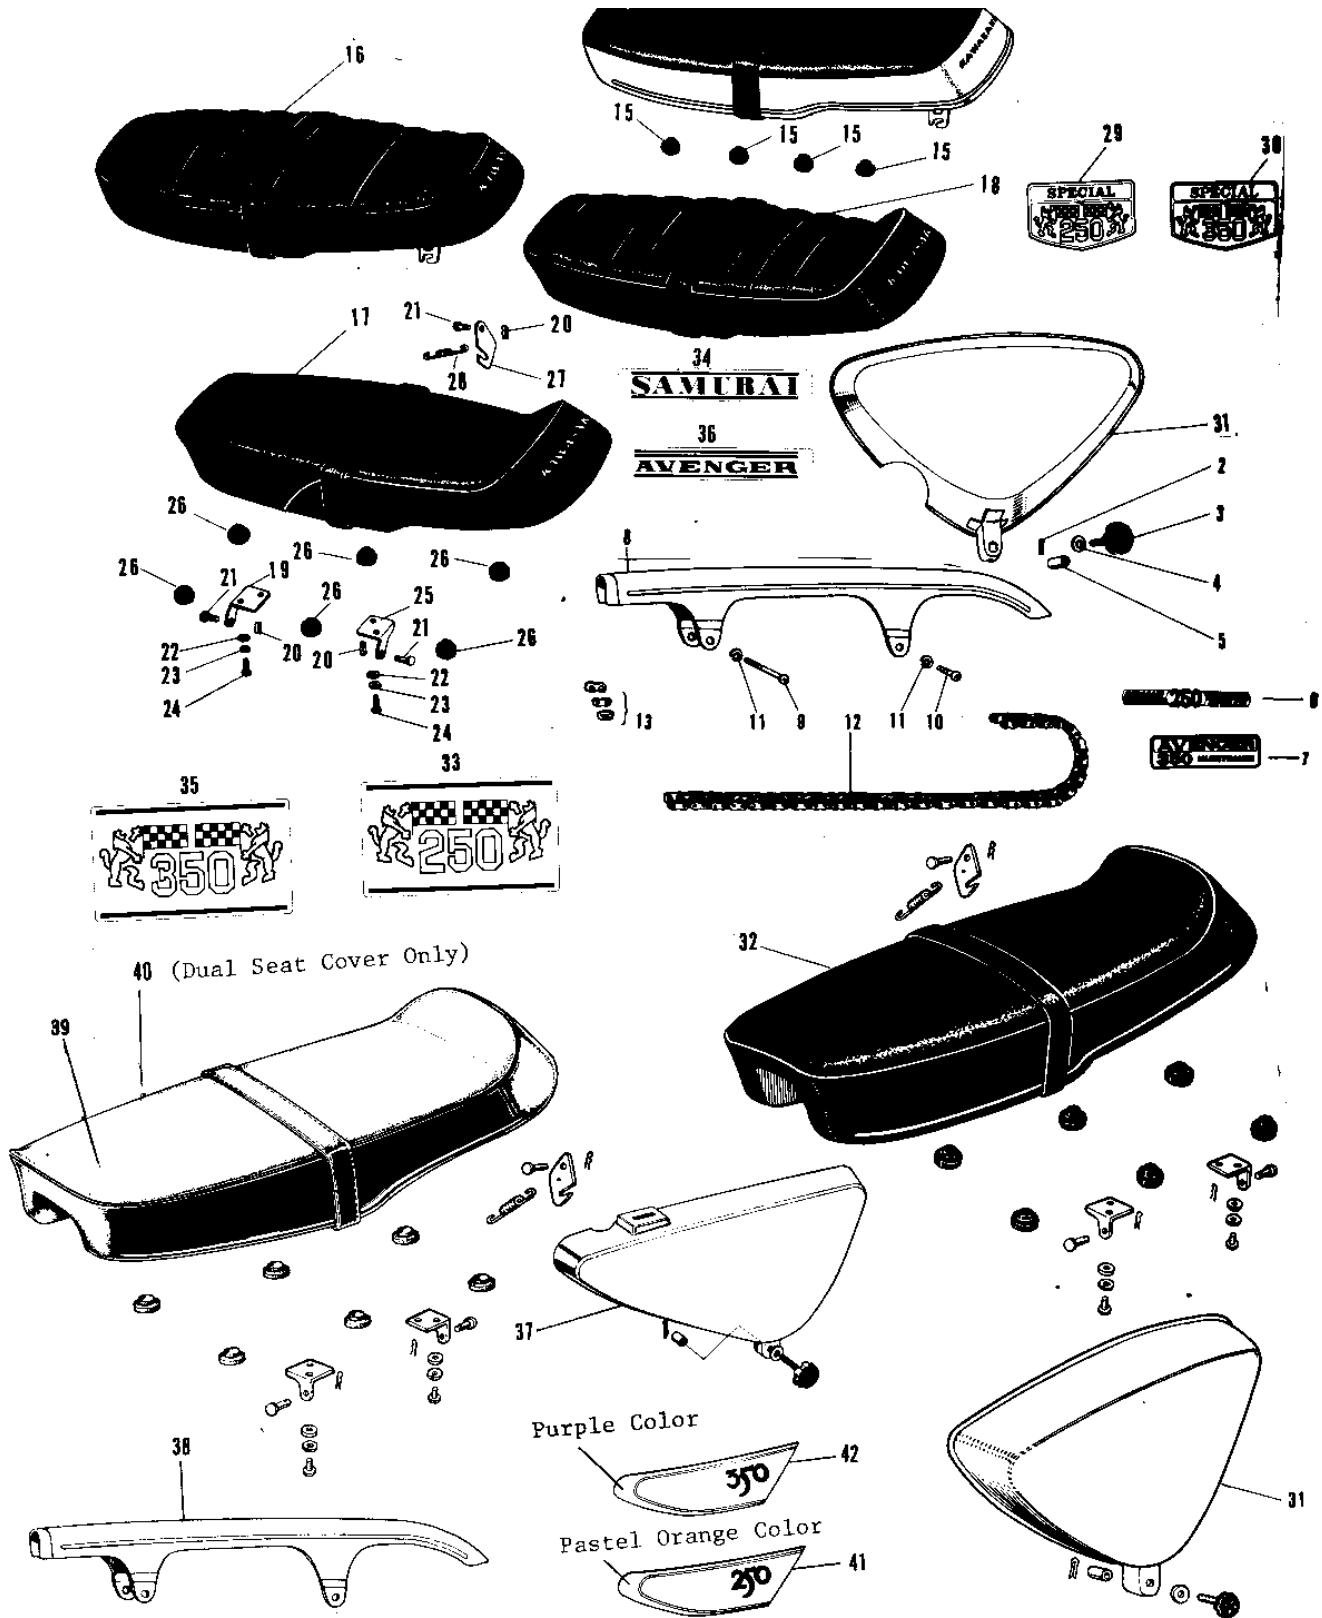

1967 Avenger PARTS DIAGRAM

SEAT/SIDE COVERS

1967 Avenger PARTS LIST

SEAT/SIDE COVERS

ITEM NAME	PART NUMBER	QUANTITY
COVER L.H SIDE C.RED (Ref # 1)	36001-018-24	1
COVER L.H SIDE SILVER (Ref # 1)	36001-024-14	1
COVER L.H SIDE C.RED (Ref # 1)	36001-024-24	1
COVER L.H SIDE C.RED (Ref # 1)	36001-024-26	1
COVER L.H SIDE C.BLUE (Ref # 1)	36001-024-27	1
COVER L.H SIDE C.BLUE (Ref # 1)	36001-024-29	1
PIN COTTER 1.6X15 (Ref # 2)	550D1615	1
KNOB L.H SIDE COVER (Ref # 3)	92077-016	1
WASHER PLAIN 6MM (Ref # 4)	410B0600	1
RUBBER SIDE COV KNOB (Ref # 5)	92094-001	1
EMBLEM OIL TANK (Ref # 6)	56015-012	1
CASE-CHAIN (Ref # 8)	36014-017	1
SCREW PAN HEAD 6X50 (Ref # 9)	220E0650	1
SCREW PAN HEAD 6X16 (Ref # 10)	220E0616	1
WASHER SPRING 6MM (Ref # 11)	461F0600	2
DR CHAIN 525X92H (Ref # 12, 13)	695X5292	1
CHAIN JOINT 525 (Ref # 13)	92058-006	1
SEAT-DUAL (Ref # 14)	53001-029	1
DAMPER RUBB DUAL SEAT (Ref # 15)	92075-042	1
SEAT-DUAL (Ref # 17 19~)	53001-040	1
SEAT-DUAL (Ref # 18~28)	53001-048	1
HINGE FRONT (Ref # 19)	53009-004	1
PIN COTTER 2.0X15 (Ref # 20)	550D2015	1
PIN DUAL SEAT PIVOT (Ref # 21)	53011-001	1
WASHER PLAIN 6MM (Ref # 22)	411B0600	1
BOLT-UPSET,6X16 (Ref # 24)	112G0616	1
HINGE REAR (Ref # 25)	53009-005	1
DAMPER RUBB DUAL SEAT (Ref # 26)	92075-048	1
HOOK DUAL SEAT (Ref # 27)	53008-002	1

1967 Avenger PARTS LIST

SEAT/SIDE COVERS

ITEM NAME	PART NUMBER	QUANTITY
SPRING (Ref # 28)	53012-002	1
EMBLEM SIDE COVER (Ref # 29)	56015-018	1
COVER-L.H SIDE,PEARL (Ref # 31)	36001-024-50	1
SEAT,DUAL (Ref # 19~28,)	53001-061	1
EMBLEM (Ref # 33)	56018-029	1
EMBLEM (Ref # 34)	56018-032	1
COVER-L.H SIDE,IVORY (Ref # 37)	36001-024-56	1
CASE-CHAIN,BLACK (Ref # 38)	36014-038-21	1
SEAT ASSY-DUAL (Ref # 18~28,)	53001-068	1
COVER-DUAL SEAT (Ref # 40)	53003-001	1
EMBLEM,ORANGE (Ref # 41)	56018-047-34	1