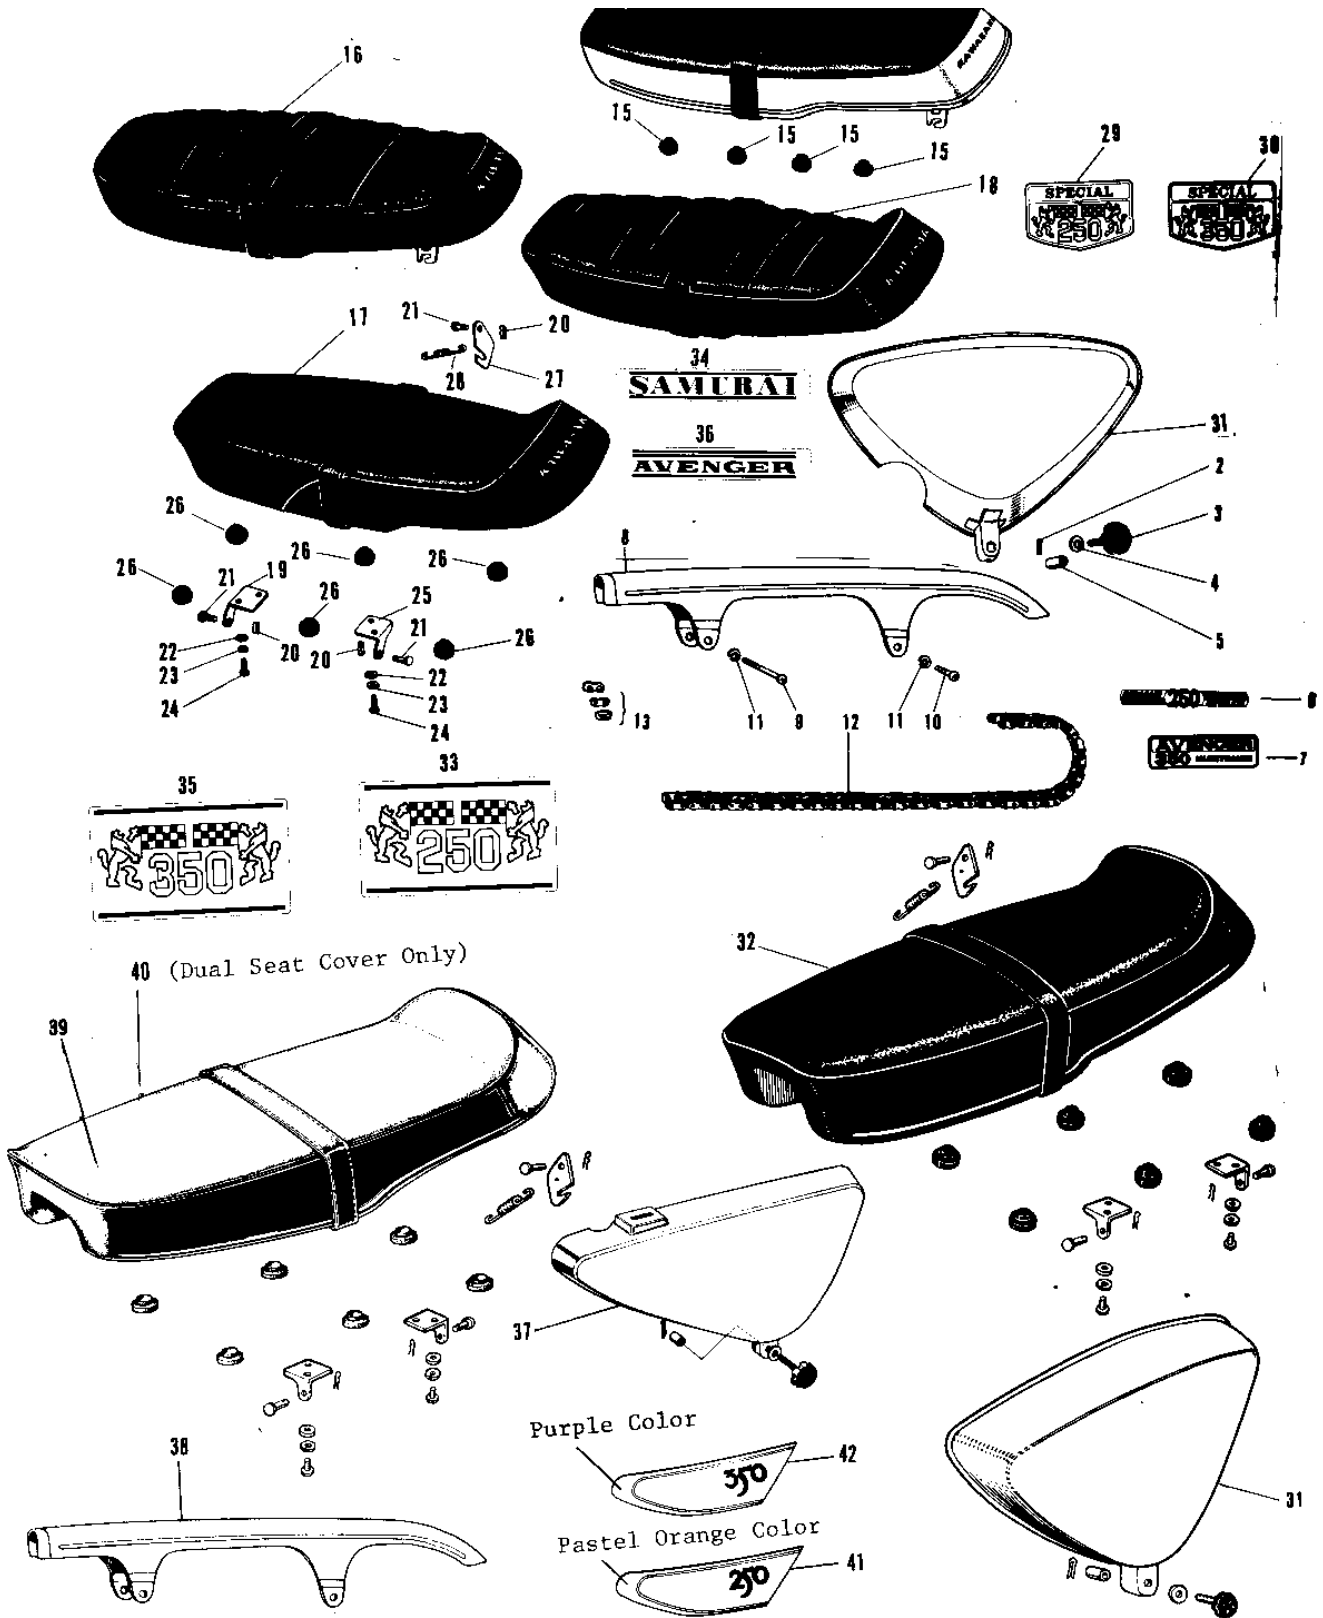

# 1969 Samurai PARTS DIAGRAM

## SEAT/SIDE COVERS

## SEAT/SIDE COVERS

ITEM NAME	PART NUMBER	QUANTITY
COVER L.H SIDE C.RED (Ref # 1)	36001-018-24	(1
COVER L.H SIDE SILVER (Ref # 1)	36001-024-14	1
COVER L.H SIDE C.RED (Ref # 1)	36001-024-24	1
COVER L.H SIDE C.RED (Ref # 1)	36001-024-26	1
COVER L.H SIDE C.BLUE (Ref # 1)	36001-024-27	1
COVER L.H SIDE C.BLUE (Ref # 1)	36001-024-29	1
PIN COTTER 1.6X15 (Ref # 2)	550D1615	(1
KNOB L.H SIDE COVER (Ref # 3)	92077-016	1
WASHER PLAIN 6MM (Ref # 4)	410B0600	*2
RUBBER SIDE COV KNOB (Ref # 5)	92094-001	1
EMBLEM OIL TANK (Ref # 6)	56015-012	1
CASE-CHAIN (Ref # 8)	36014-017	1
SCREW PAN HEAD 6X50 (Ref # 9)	220E0650	1
SCREW PAN HEAD 6X16 (Ref # 10)	220E0616	1
WASHER SPRING 6MM (Ref # 11)	461F0600	2
DR CHAIN 525X92H (Ref # 12, 13)	695X5292	1
CHAIN JOINT 525 (Ref # 13)	92058-006	1
SEAT-DUAL (Ref # 14)	53001-029	NA
DAMPER RUBB DUAL SEAT (Ref # 15)	92075-042	4
SEAT-DUAL (Ref # 17 19~)	53001-040	1
SEAT-DUAL (Ref # 18~28)	53001-048	NA
HINGE FRONT (Ref # 19)	53009-004	1
PIN COTTER 2.0X15 (Ref # 20)	550D2015	3
PIN DUAL SEAT PIVOT (Ref # 21)	53011-001	3
WASHER PLAIN 6MM (Ref # 22)	411B0600	4
WASHER SPRING 6MM (Ref # 23)	461F0600	4
BOLT-UPSET,6X16 (Ref # 24)	112G0616	4
HINGE REAR (Ref # 25)	53009-005	1
DAMPER RUBB DUAL SEAT (Ref # 26)	92075-048	6

## SEAT/SIDE COVERS

ITEM NAME	PART NUMBER	QUANTITY
HOOK DUAL SEAT (Ref # 27)	53008-002	1
SPRING (Ref # 28)	53012-002	1
EMBLEM SIDE COVER (Ref # 29)	56015-018	1
COVER-L.H SIDE,PEARL (Ref # 31)	36001-024-50	1
SEAT,DUAL (Ref # 19~28,)	53001-061	NA
EMBLEM (Ref # 33)	56018-029	1
EMBLEM (Ref # 34)	56018-032	1
COVER-L.H SIDE,IVORY (Ref # 37)	36001-024-56	1
CASE-CHAIN,BLACK (Ref # 38)	36014-038-21	1
SEAT ASSY-DUAL (Ref # 18~28,)	53001-068	1
COVER-DUAL SEAT (Ref # 40)	53003-001	1
EMBLEM,ORANGE (Ref # 41)	56018-047-34	1