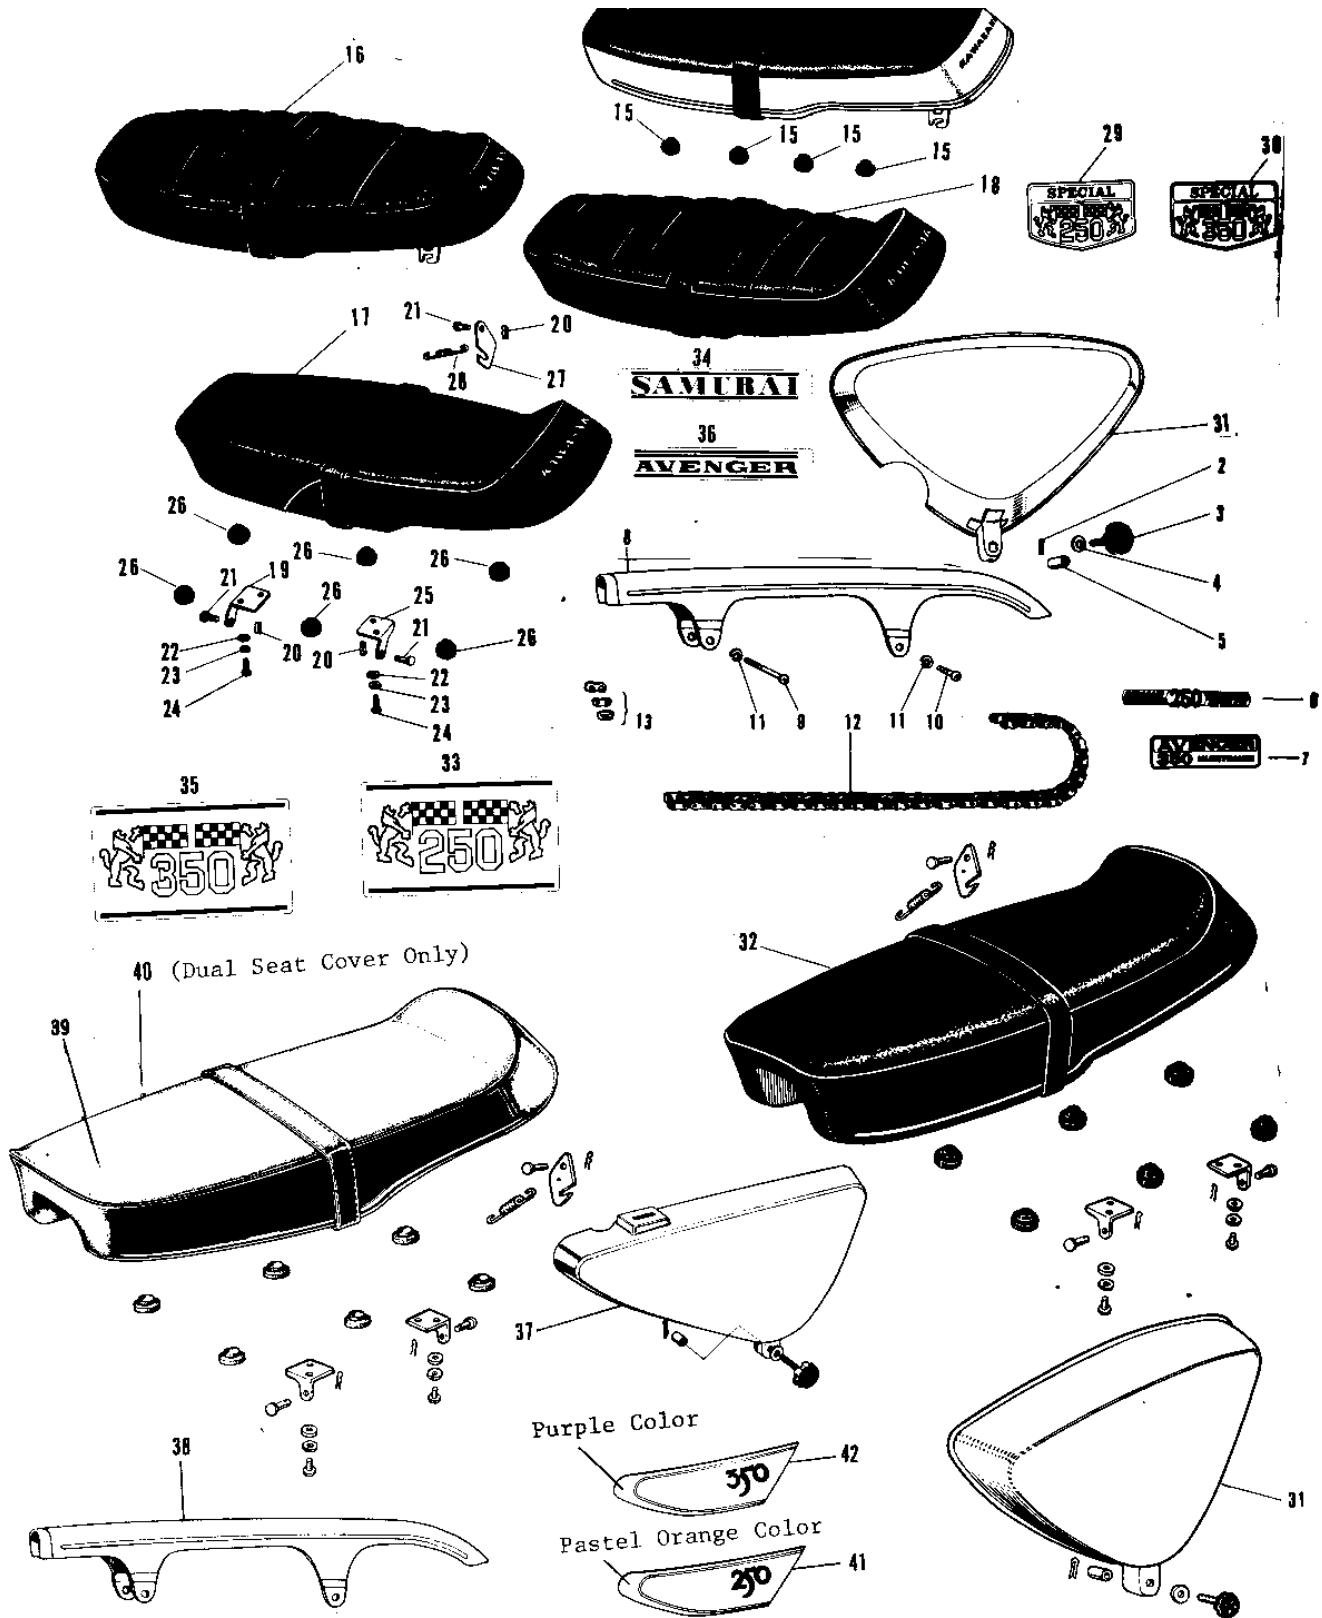

1968 Samurai PARTS DIAGRAM

SEAT/SIDE COVERS

1968 Samurai PARTS LIST

SEAT/SIDE COVERS

ITEM NAME	PART NUMBER	QUANTITY
COVER L.H SIDE C.RED (Ref # 1)	36001-018-24	1
COVER L.H SIDE SILVER (Ref # 1)	36001-024-14	1
COVER L.H SIDE C.RED (Ref # 1)	36001-024-24	1
COVER L.H SIDE C.RED (Ref # 1)	36001-024-26	1
COVER L.H SIDE C.BLUE (Ref # 1)	36001-024-27	1
COVER L.H SIDE C.BLUE (Ref # 1)	36001-024-29	1
PIN COTTER 1.6X15 (Ref # 2)	550D1615	1
KNOB L.H SIDE COVER (Ref # 3)	92077-016	1
WASHER PLAIN 6MM (Ref # 4)	410B0600	1
RUBBER SIDE COV KNOB (Ref # 5)	92094-001	1
EMBLEM OIL TANK (Ref # 6)	56015-012	1
CASE-CHAIN (Ref # 8)	36014-017	1
SCREW PAN HEAD 6X50 (Ref # 9)	220E0650	1
SCREW PAN HEAD 6X16 (Ref # 10)	220E0616	1
WASHER SPRING 6MM (Ref # 11)	461F0600	2
DR CHAIN 525X92H (Ref # 12, 13)	695X5292	1
CHAIN JOINT 525 (Ref # 13)	92058-006	1
SEAT-DUAL (Ref # 14)	53001-029	1
DAMPER RUBB DUAL SEAT (Ref # 15)	92075-042	1
SEAT-DUAL (Ref # 17 19~)	53001-040	1
SEAT-DUAL (Ref # 18~28)	53001-048	1
HINGE FRONT (Ref # 19)	53009-004	1
PIN COTTER 2.0X15 (Ref # 20)	550D2015	1
PIN DUAL SEAT PIVOT (Ref # 21)	53011-001	1
WASHER PLAIN 6MM (Ref # 22)	411B0600	1
BOLT-UPSET,6X16 (Ref # 24)	112G0616	1
HINGE REAR (Ref # 25)	53009-005	1
DAMPER RUBB DUAL SEAT (Ref # 26)	92075-048	1
HOOK DUAL SEAT (Ref # 27)	53008-002	1

1968 Samurai PARTS LIST

SEAT/SIDE COVERS

ITEM NAME	PART NUMBER	QUANTITY
SPRING (Ref # 28)	53012-002	1
EMBLEM SIDE COVER (Ref # 29)	56015-018	1
COVER-L.H SIDE,PEARL (Ref # 31)	36001-024-50	1
SEAT,DUAL (Ref # 19~28,)	53001-061	1
EMBLEM (Ref # 33)	56018-029	1
EMBLEM (Ref # 34)	56018-032	1
COVER-L.H SIDE,IVORY (Ref # 37)	36001-024-56	1
CASE-CHAIN,BLACK (Ref # 38)	36014-038-21	1
SEAT ASSY-DUAL (Ref # 18~28,)	53001-068	1
COVER-DUAL SEAT (Ref # 40)	53003-001	1
EMBLEM,ORANGE (Ref # 41)	56018-047-34	1