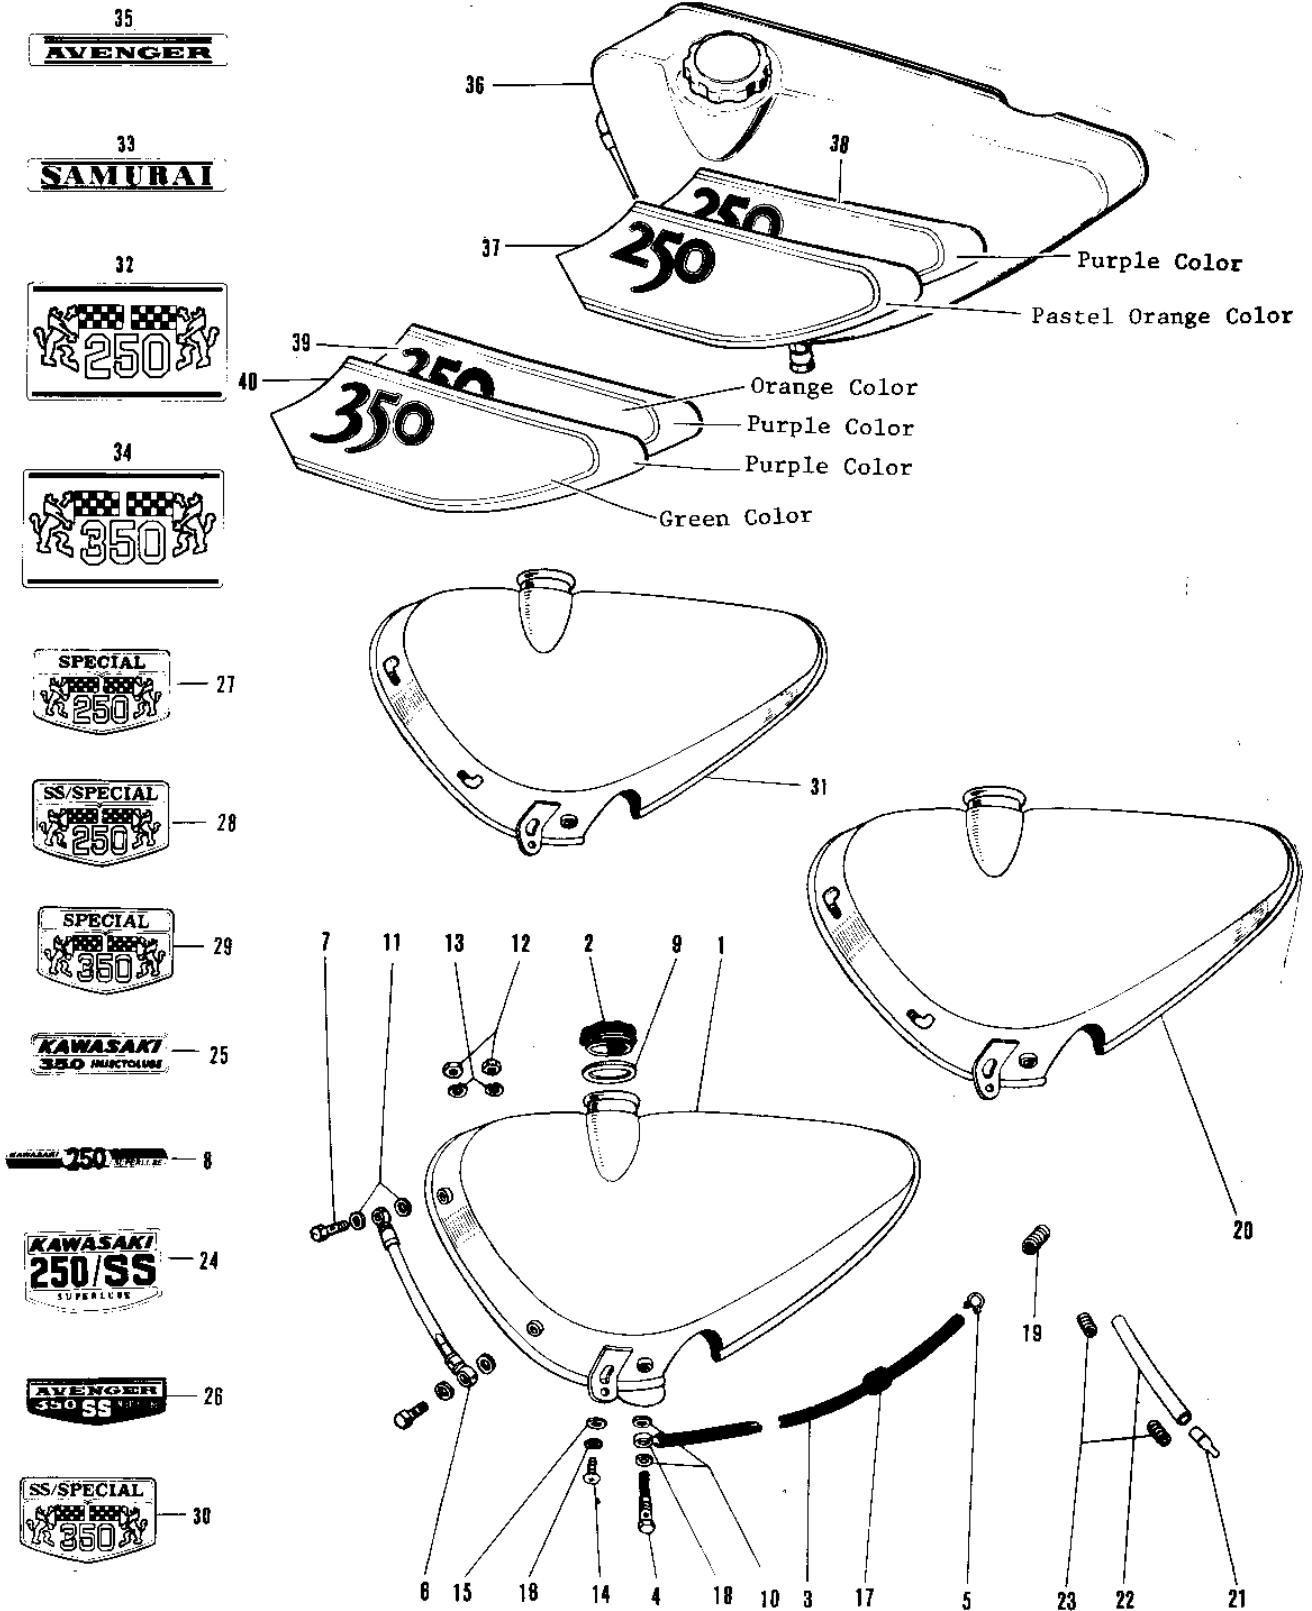

1966 Samurai PARTS DIAGRAM

OIL TANK

1966 Samurai PARTS LIST

OIL TANK

ITEM NAME	PART NUMBER	QUANTITY
UNAVAILABLE IN PRICE BOOK (Ref # 1)	52001-005-14	1
CAP OIL TANK (Ref # 2)	52003-009	1
PIPE OIL TANK (Ref # 3)	92059-021	2
BOLT OIL TANK BANJO (Ref # 4)	92060-001	1
CLAMP FUEL PIPE (Ref # 5)	92037-010	1
GAUGE ASSY OIL LEVEL (Ref # 6)	52005-003	1
BOLT BANJO LEVE GAUGE (Ref # 7)	92060-002	1
EMBLEM OIL TANK (Ref # 8)	56015-012	1
"0" RING,36MM (Ref # 9)	670B3036	1
GASKET,10,2X15X1.5T (Ref # 10)	11009-1146	1
GASKET 8MM (Ref # 11)	751P0800	1
NUT,8MM (Ref # 12)	311B0800	1
WASHER SPRING 8MM (Ref # 13)	461F0800	1
SCREW PAN HEAD 6X12 (Ref # 14)	220B0612	1
WASHER PLAIN 6MM (Ref # 15)	410B0600	1
WASHER SPRING 6MM (Ref # 16)	461F0600	1
GROMMET PIPE (Ref # 17)	92071-038	1
CONNECTOR BANJO (Ref # 18)	92061-003	1
SPRING PIPE CLAMP B (Ref # 19)	92081-027	1
TANK OIL SILVER (Ref # 20)	52001-010-14	1
TANK OIL C.RED (Ref # 20)	52001-010-24	1
TANK OIL C.BLUE (Ref # 20)	52001-010-27	1
UNAVAILABLE IN PRICE BOOK (Ref # 20)	52001-010-26	1
UNAVAILABLE IN PRICE BOOK (Ref # 20)	52001-010-29	1
GAUGE OIL LEVEL (Ref # 21)	52005-004	1
TUBE-VINYL 6X95 (Ref # 22)	700Q0695	1
CLAMP OIL LEVEL PIPE (Ref # 23)	92037-040	1
EMBLEM SIDE COVER (Ref # 27)	56015-018	1
TANK OIL,PEACCK PEARL (Ref # 31)	52001-010-50	1

1966 Samurai PARTS LIST

OIL TANK

ITEM NAME	PART NUMBER	QUANTITY
EMBLEM (Ref # 32)	56018-029	1
EMBLEM (Ref # 33)	56018-032	1
TANK-OIL,PEARL IVORY (Ref # 36)	52001-010-56	1
EMBLEM,ORANGE (Ref # 37)	56018-046-34	1