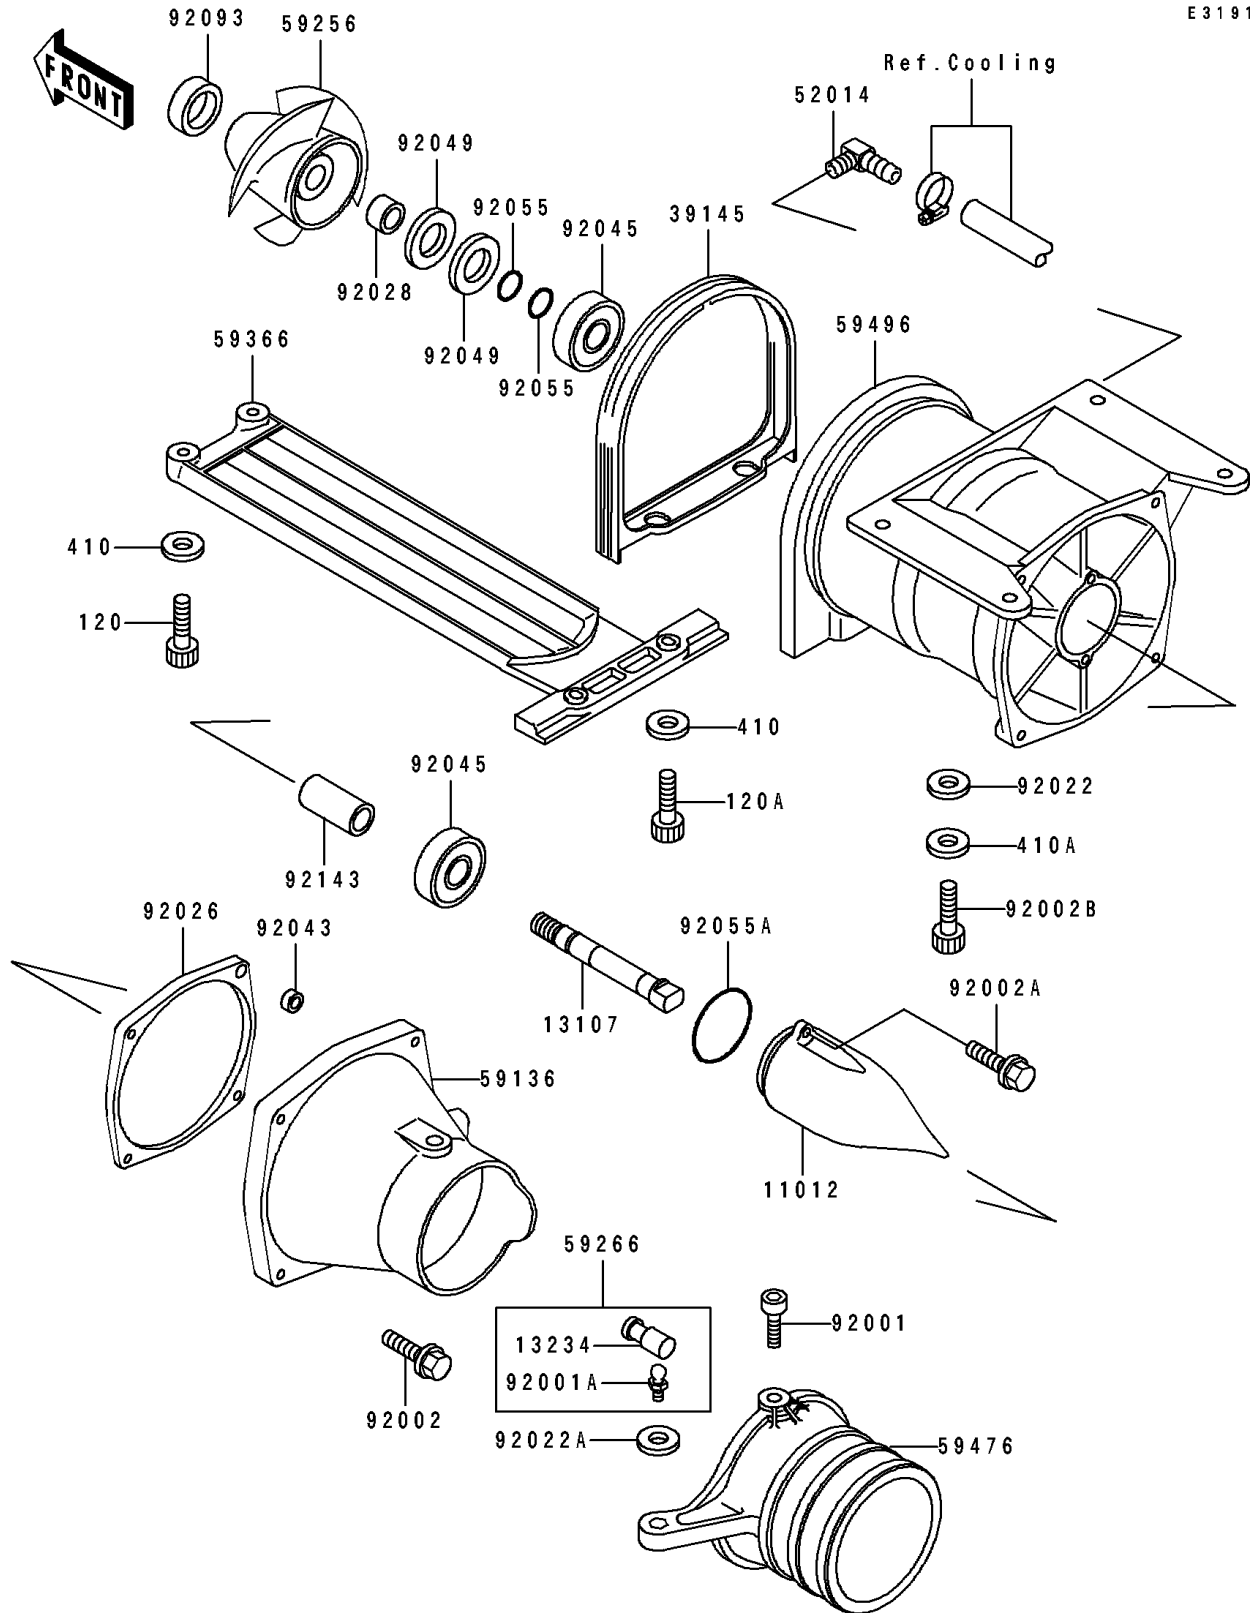

1993 750 SX PARTS DIAGRAM

Jet Pump

E 3191

1993 750 SX PARTS LIST

Jet Pump

ITEM NAME	PART NUMBER	QUANTITY
CAP,JET PUMP (Ref # 11012)	11012-3712	1
SHAFT,JET PUMP (Ref # 13107)	13107-3721	1
SHAFT-COMP,JOINT (Ref # 13234)	13234-3708	1
TRIM-SEAL (Ref # 39145)	39145-3735	1
ELBOW (Ref # 52014)	52014-3708	1
NOZZLE-PUMP (Ref # 59136)	59136-3716	1
IMPELLER (Ref # 59256)	59256-3715	1
JOINT-BALL (Ref # 59266)	59266-3707	1
GRATE (Ref # 59366)	59366-3707	1
NOZZLE-STRG (Ref # 59476)	59476-3713	1
VANE-GUIDE (Ref # 59496)	59496-3703	1
BOLT,SOCKET,6X11 (Ref # 92001)	92001-3701	2
BOLT,BALL,6MM (Ref # 92001A)	92001-3703	1
BOLT,6X40 (Ref # 92002)	92002-3716	4
BOLT,6X16 (Ref # 92002A)	92002-3728	2
BOLT,SOCKET,8X20 (Ref # 92002B)	92002-3771	4
WASHER,8.4X23X2.5 (Ref # 92022)	92022-3744	4
WASHER (Ref # 92022A)	92022-567	1
SPACER,JET PUMP (Ref # 92026)	92026-3708	1
BUSHING,17X25X15 (Ref # 92028)	92028-3717	1
PIN (Ref # 92043)	92043-3715	1
BEARING-BALL,#63032RD (Ref # 92045)	92045-3706	2
SEAL-OIL,TCV-25476 (Ref # 92049)	92049-3711	2
RING-O,13X1.9 (Ref # 92055)	92055-1021	2
RING-O (Ref # 92055A)	92055-3706	1
SEAL,JET PUMP (Ref # 92093)	92093-3739	1
COLLAR,17.4X25.4X53 (Ref # 92143)	92143-3708	1
BOLT-SOCKET (Ref # 120)	120R0616	2
BOLT-SOCKET,6X20 (Ref # 120A)	120R0620	2

1993 750 SX PARTS LIST

Jet Pump

ITEM NAME	PART NUMBER	QUANTITY
WASHER-PLAIN-SMALL,6MM (Ref # 410)	410S0600	4
WASHER-PLAIN-SMALL,8MM (Ref # 410A)	410S0800	4