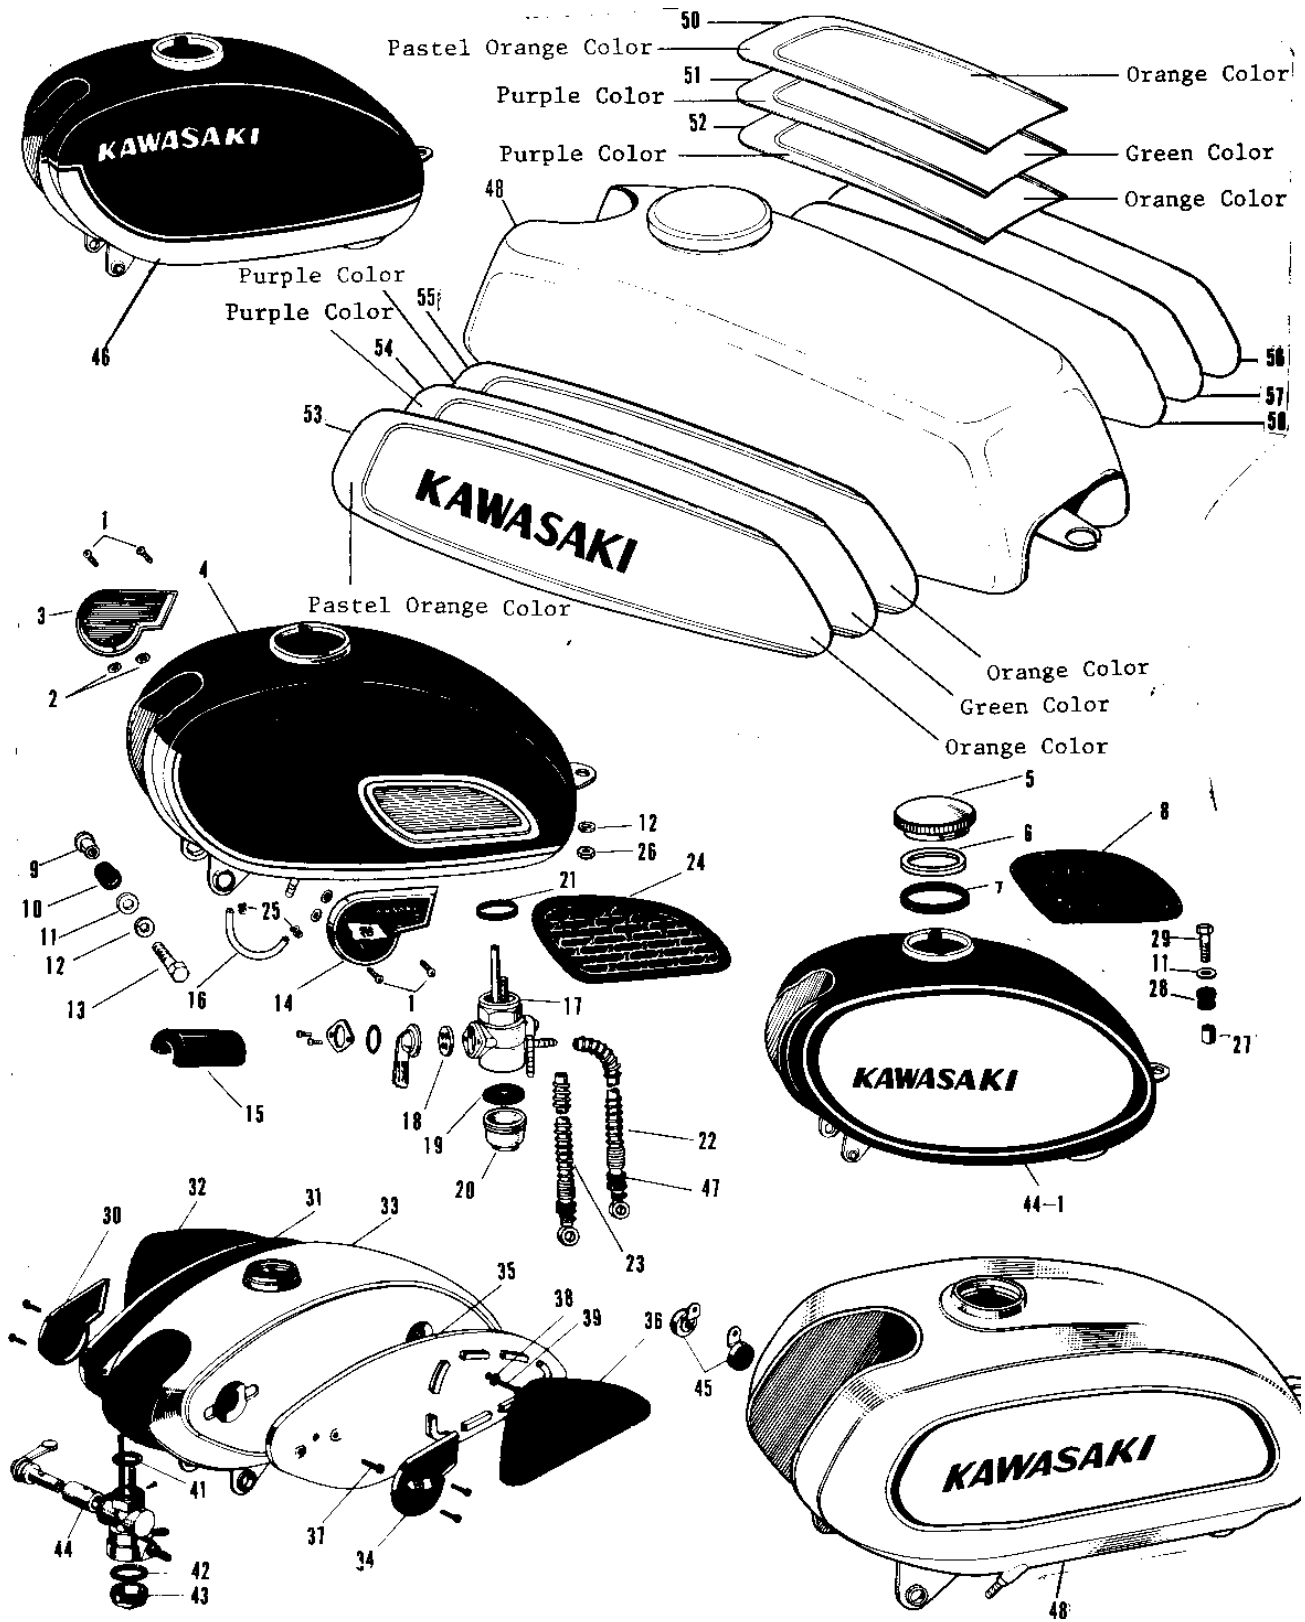

1967 Avenger SS PARTS DIAGRAM

FUEL TANK (2)

1967 Avenger SS PARTS LIST

FUEL TANK (2)

ITEM NAME	PART NUMBER	QUANTITY
UNAVAILABLE IN PRICE BOOK (Ref # 44-1)	51001-023-34	1
REFLECTOR REFLEX (Ref # 45)	28001-004	1
TANK FUEL RED (Ref # 46)	51001-049-26	1
UNAVAILABLE IN PRICE BOOK (Ref # 46)	51001-070-26	1
TANK FUEL BLUE (Ref # 46)	51001-049-29	1
UNAVAILABLE IN PRICE BOOK (Ref # 46)	51001-070-29	1
GROMMET PIPE (Ref # 47)	92071-038	1
UNAVAILABLE IN PRICE BOOK (Ref # 48)	51001-056-30	1
TANK-FUEL,PEARL IVORY (Ref # 49)	51001-065-56	1
EMBLEM-TOP,PURPLE (Ref # 51)	56018-049-61	1
EMBLEM-L.H,PURPLE (Ref # 54)	56018-050-61	1
EMBLEM-R.H,PURPLE (Ref # 57)	56018-051-61	1