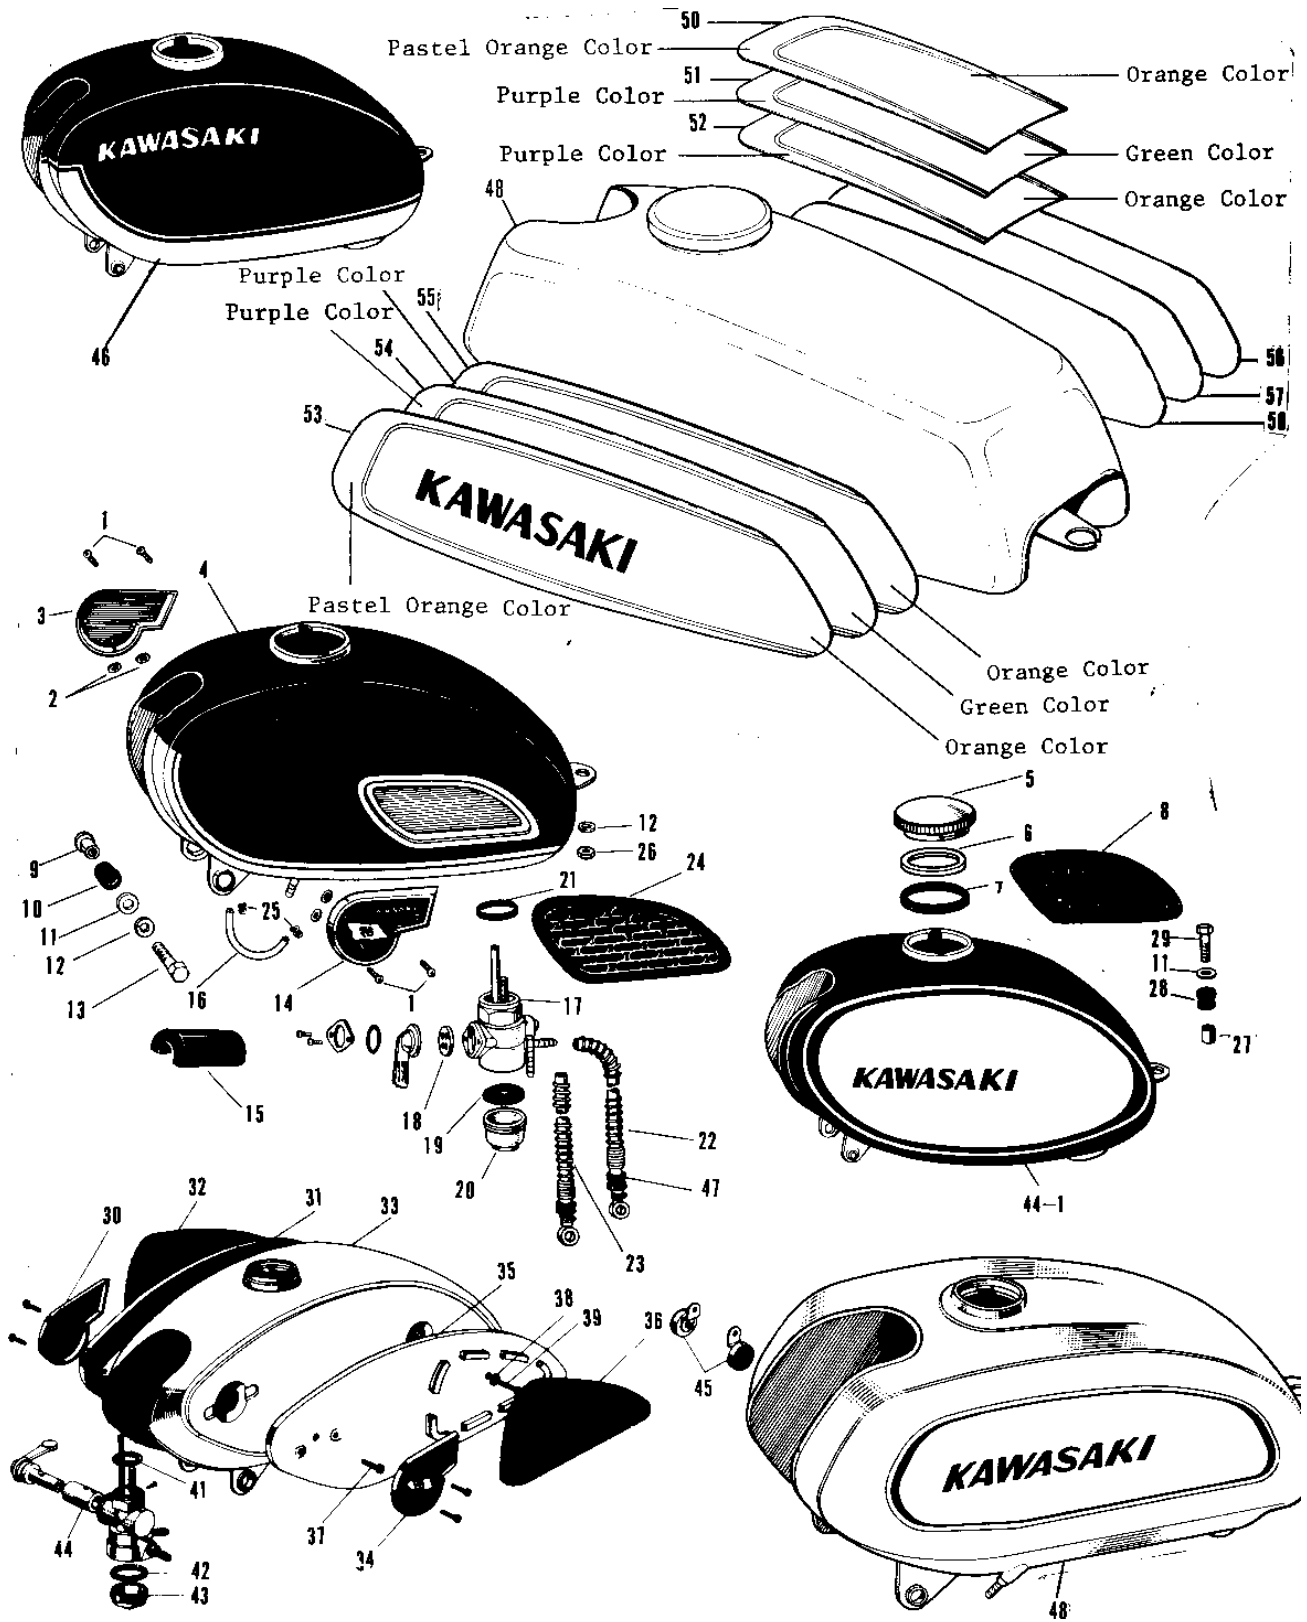

# 1968 Avenger SS PARTS DIAGRAM

## FUEL TANK (2)

## 1968 Avenger SS PARTS LIST

### FUEL TANK (2)

ITEM NAME	PART NUMBER	QUANTITY
UNAVAILABLE IN PRICE BOOK (Ref # 44-1)	51001-023-34	1
REFLECTOR REFLEX (Ref # 45)	28001-004	1
TANK FUEL RED (Ref # 46)	51001-049-26	1
UNAVAILABLE IN PRICE BOOK (Ref # 46)	51001-070-26	1
TANK FUEL BLUE (Ref # 46)	51001-049-29	NA
UNAVAILABLE IN PRICE BOOK (Ref # 46)	51001-070-29	1
GROMMET PIPE (Ref # 47)	92071-038	2
UNAVAILABLE IN PRICE BOOK (Ref # 48)	51001-056-30	1
TANK-FUEL,PEARL IVORY (Ref # 49)	51001-065-56	1
EMBLEM-TOP,PURPLE (Ref # 51)	56018-049-61	1
EMBLEM-L.H,PURPLE (Ref # 54)	56018-050-61	1
EMBLEM-R.H,PURPLE (Ref # 57)	56018-051-61	1