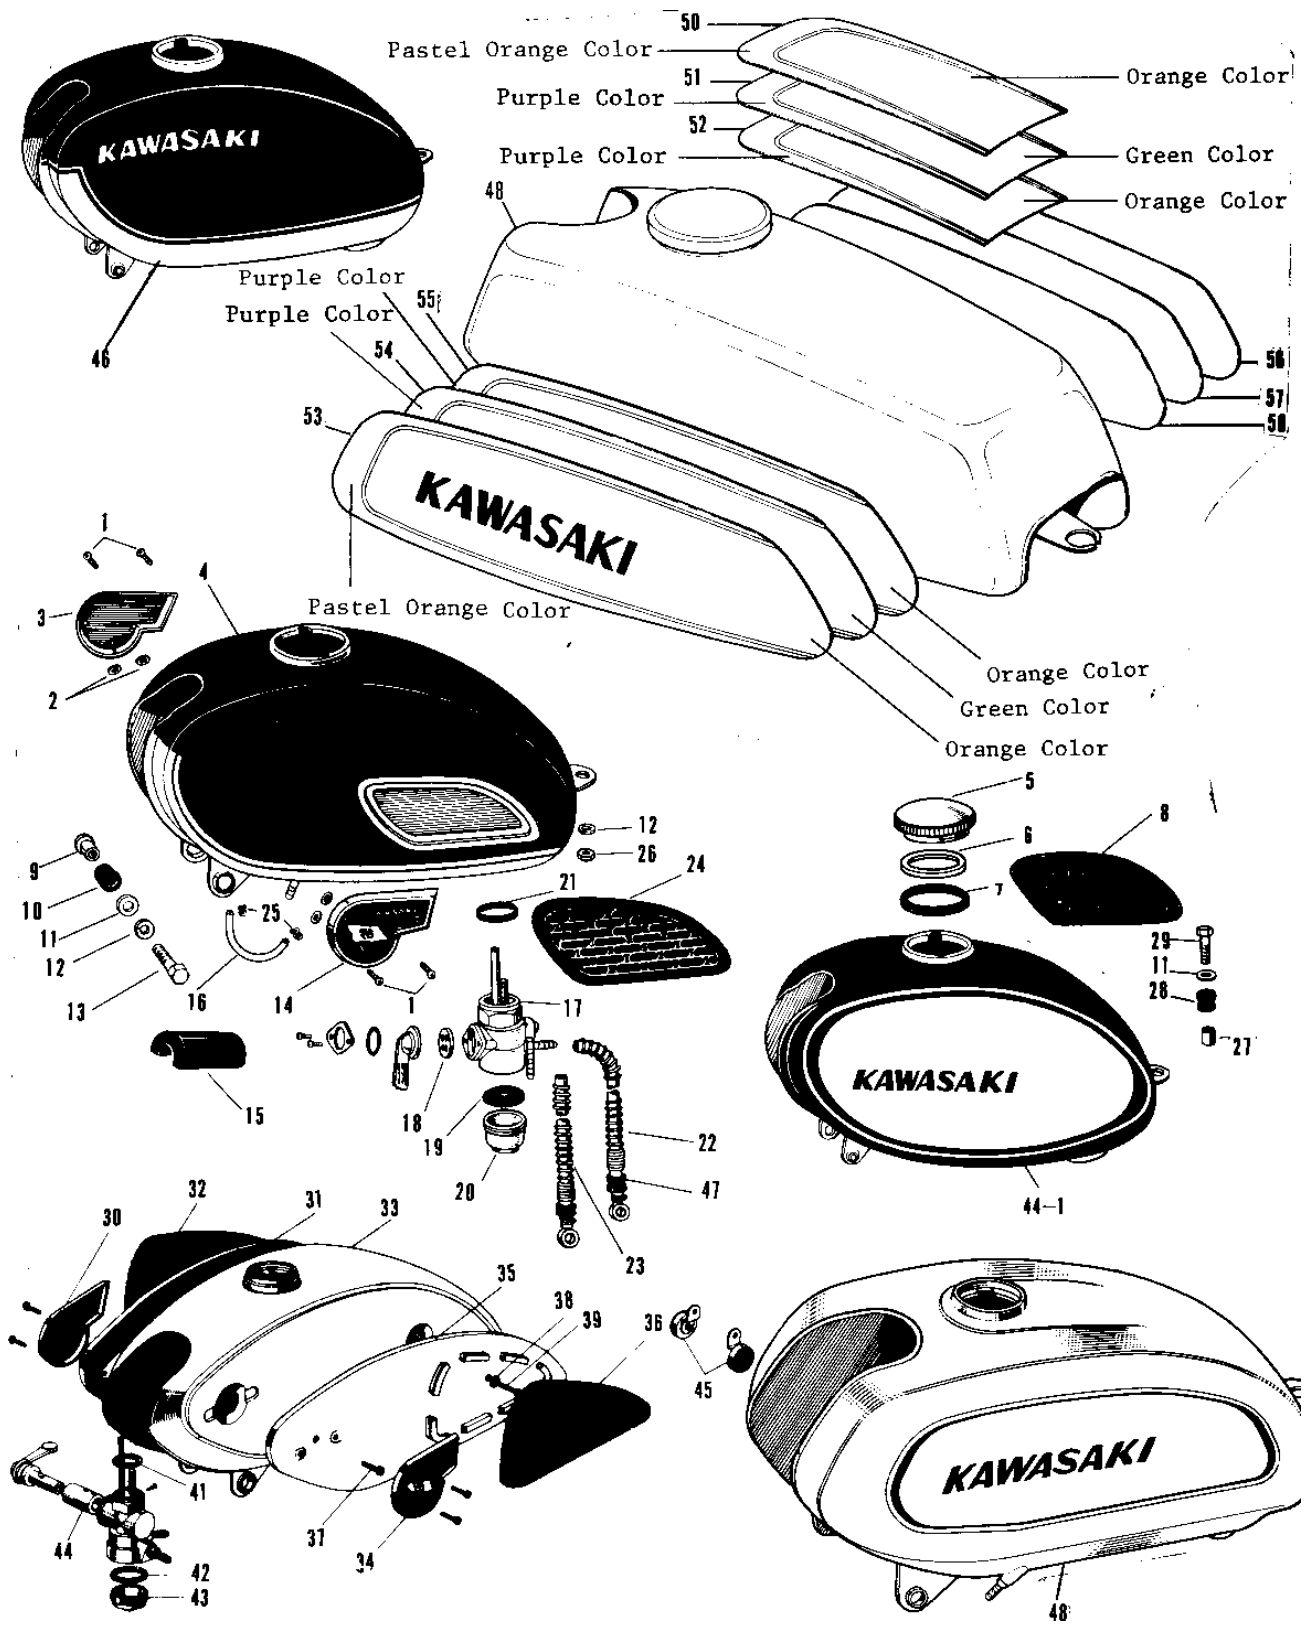

1970 Avenger PARTS DIAGRAM

FUEL TANK (2)

1970 Avenger PARTS LIST

FUEL TANK (2)

ITEM NAME	PART NUMBER	QUANTITY
TANK-FUEL,C.BLUE (Ref # 44-1)	51001-023-27	1
REFLECTOR REFLEX (Ref # 45)	28001-004	1
TANK FUEL RED (Ref # 46)	51001-049-26	1
UNAVAILABLE IN PRICE BOOK (Ref # 46)	51001-070-26	1
TANK FUEL BLUE (Ref # 46)	51001-049-29	1
UNAVAILABLE IN PRICE BOOK (Ref # 46)	51001-070-29	1
GROMMET PIPE (Ref # 47)	92071-038	1
UNAVAILABLE IN PRICE BOOK (Ref # 48)	51001-056-44	1
TANK-FUEL,PEARL IVORY (Ref # 49)	51001-065-56	1
EMBLEM-TOP,ORANGE (Ref # 50)	56018-043-34	1
EMBLEM-L.H,ORANGE (Ref # 53)	56018-044-34	1
EMBLEM-R.H,ORANGE (Ref # 56)	56018-045-34	1