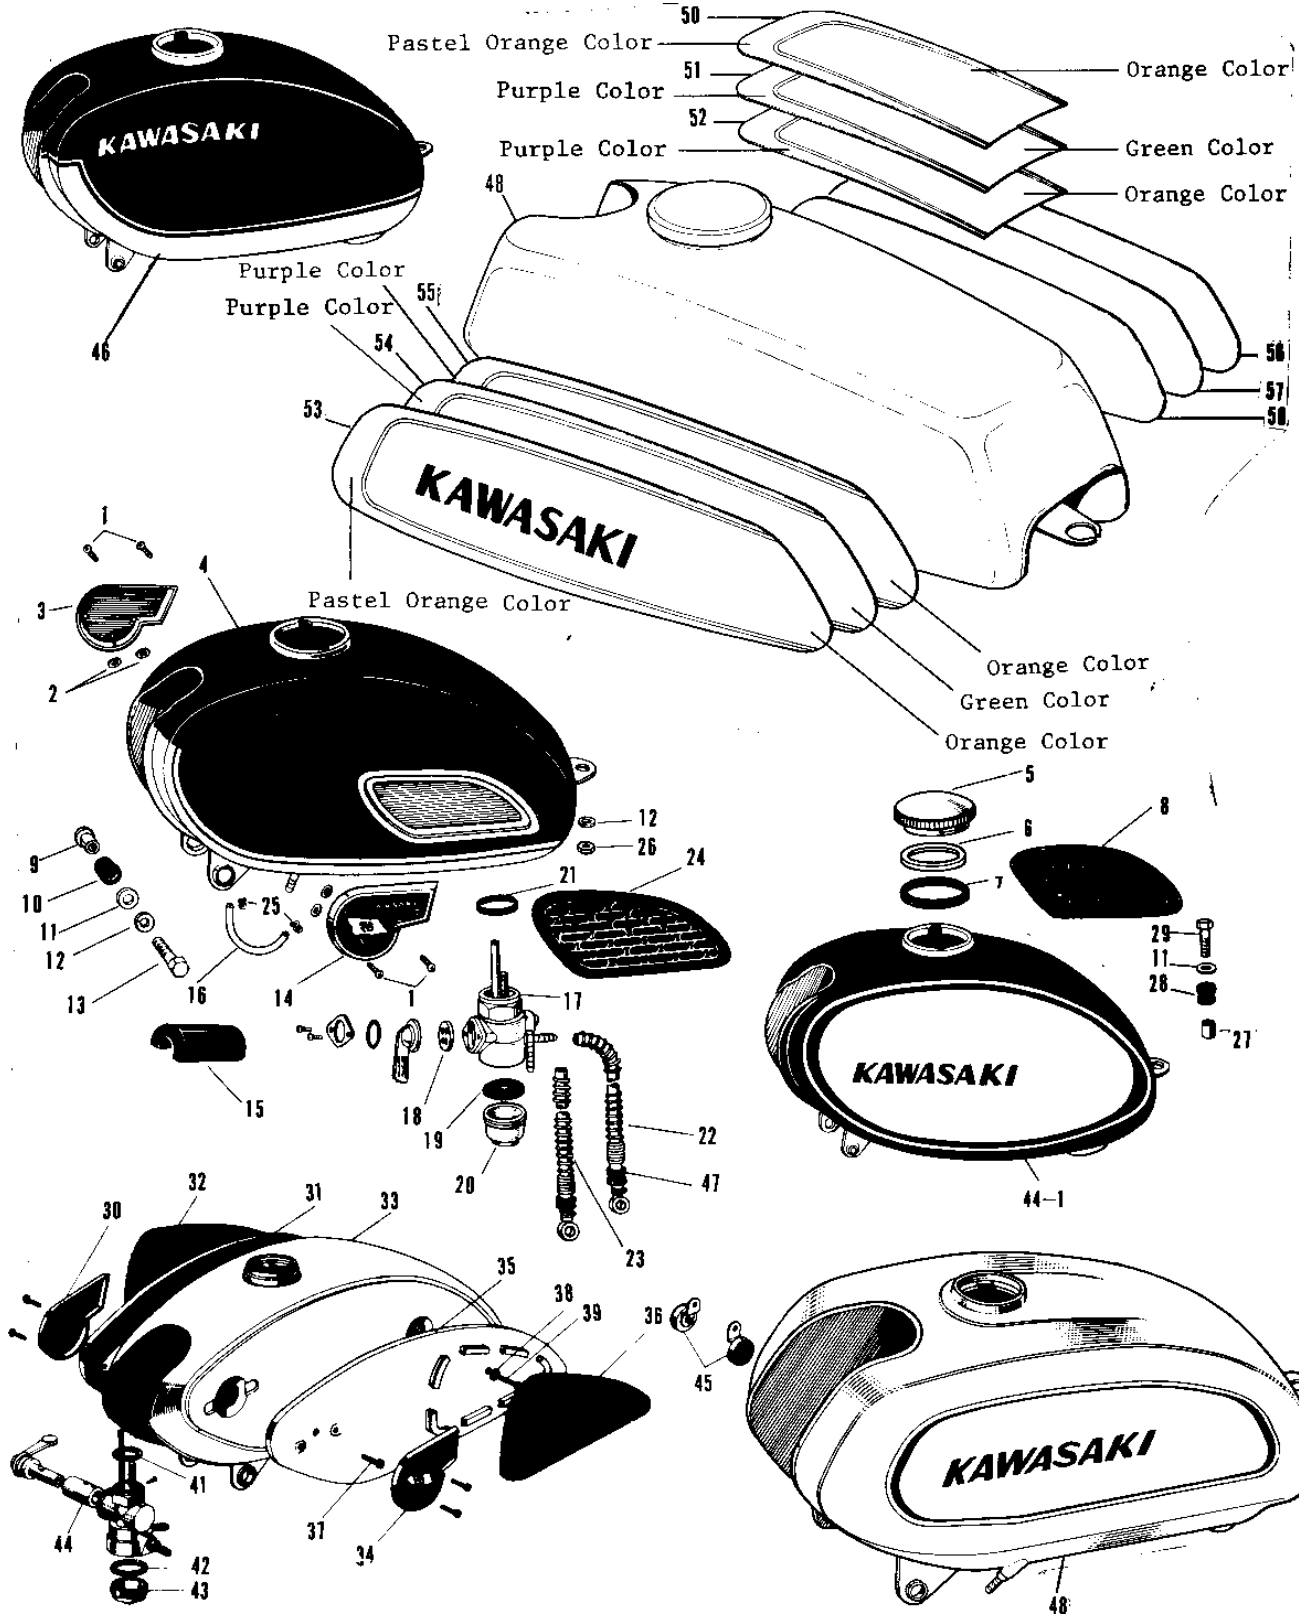

1969 Avenger PARTS DIAGRAM

FUEL TANK (2)

1969 Avenger PARTS LIST

FUEL TANK (2)

ITEM NAME	PART NUMBER	QUANTITY
TANK-FUEL,C.BLUE (Ref # 44-1)	51001-023-27	1
REFLECTOR REFLEX (Ref # 45)	28001-004	1
TANK FUEL RED (Ref # 46)	51001-049-26	1
UNAVAILABLE IN PRICE BOOK (Ref # 46)	51001-070-26	1
TANK FUEL BLUE (Ref # 46)	51001-049-29	NA
UNAVAILABLE IN PRICE BOOK (Ref # 46)	51001-070-29	1
GROMMET PIPE (Ref # 47)	92071-038	2
UNAVAILABLE IN PRICE BOOK (Ref # 48)	51001-056-44	1
TANK-FUEL,PEARL IVORY (Ref # 49)	51001-065-56	1
EMBLEM-TOP,ORANGE (Ref # 50)	56018-043-34	1
EMBLEM-L.H,ORANGE (Ref # 53)	56018-044-34	1
EMBLEM-R.H,ORANGE (Ref # 56)	56018-045-34	1