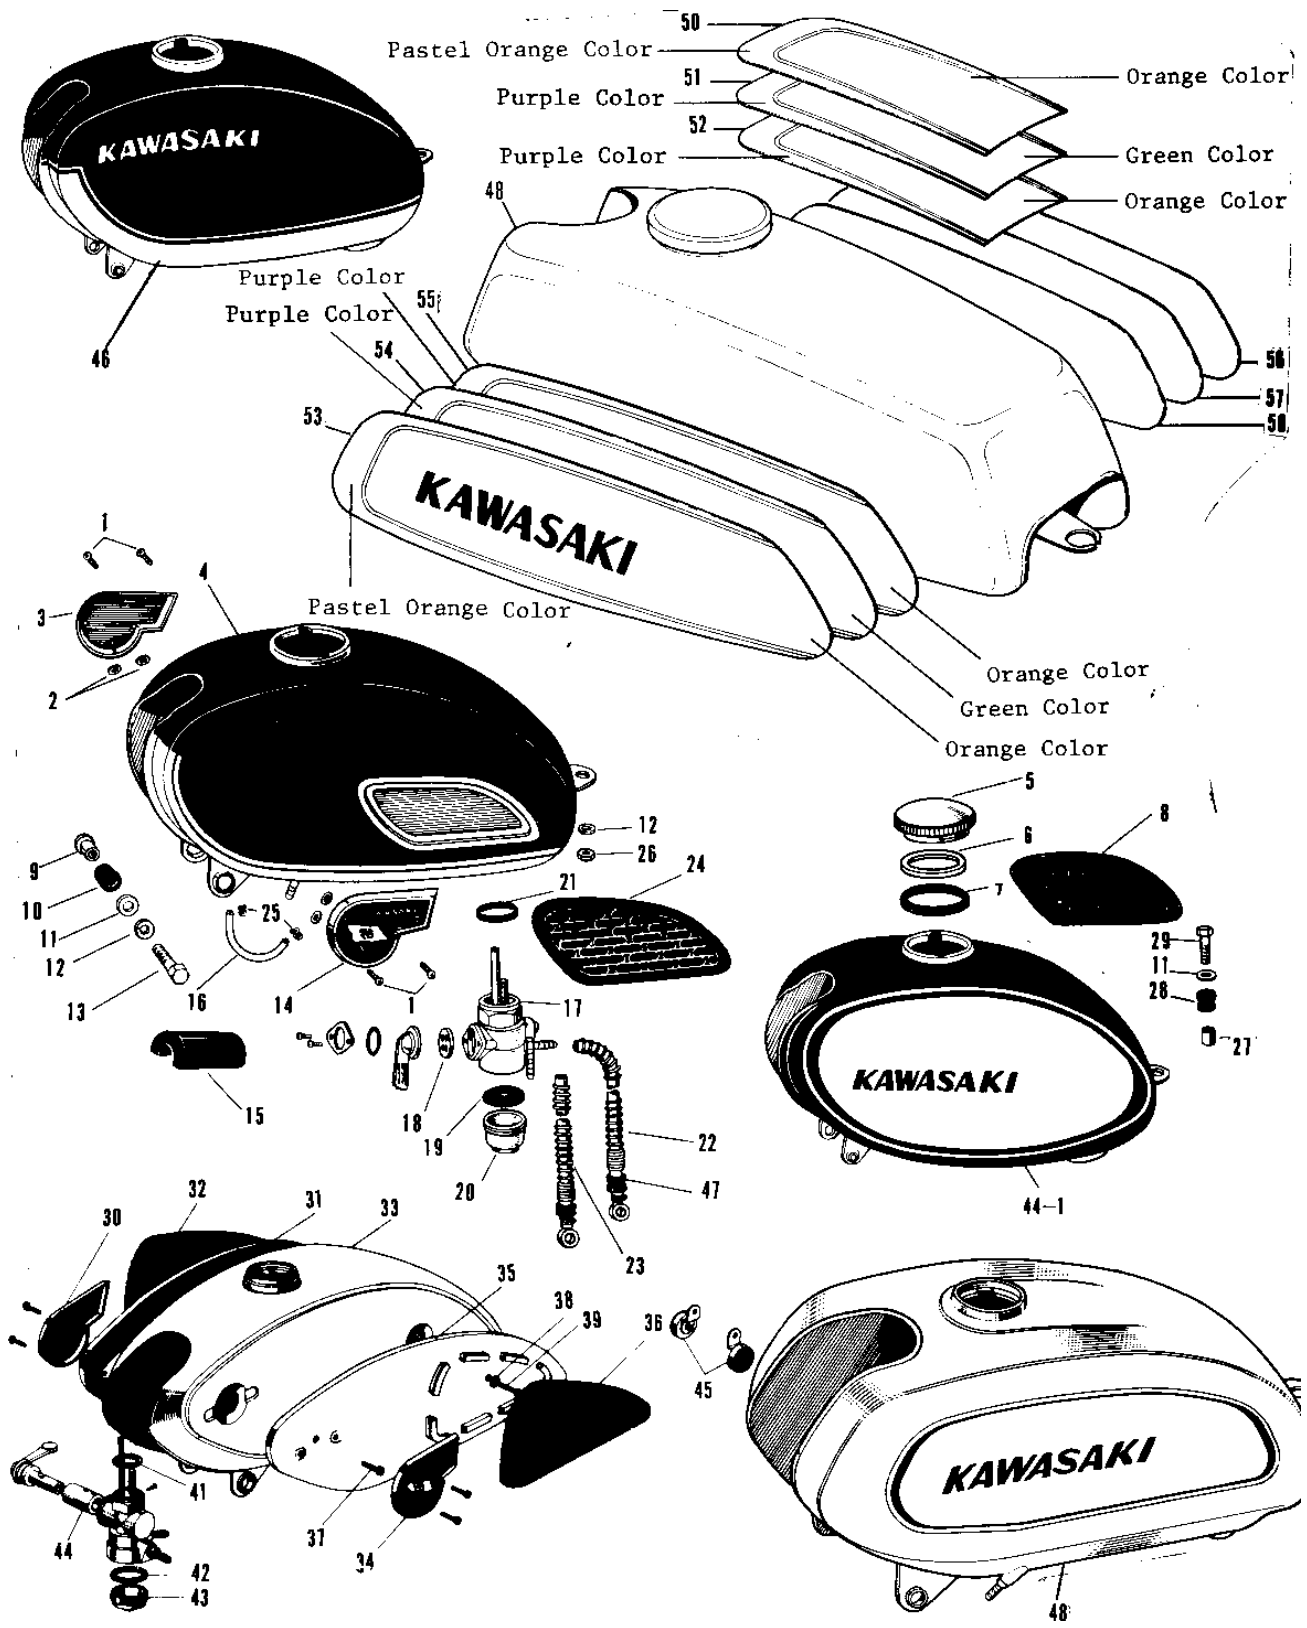

1969 Avenger PARTS DIAGRAM

FUEL TANK (2)

1969 Avenger PARTS LIST

FUEL TANK (2)

ITEM NAME	PART NUMBER	QUANTITY
TANK-FUEL,C.BLUE (Ref # 44-1)	51001-023-27	1
REFLECTOR REFLEX (Ref # 45)	28001-004	1
TANK FUEL RED (Ref # 46)	51001-049-26	1
UNAVAILABLE IN PRICE BOOK (Ref # 46)	51001-070-26	1
TANK FUEL BLUE (Ref # 46)	51001-049-29	NA
UNAVAILABLE IN PRICE BOOK (Ref # 46)	51001-070-29	1
GROMMET PIPE (Ref # 47)	92071-038	2
UNAVAILABLE IN PRICE BOOK (Ref # 48)	51001-056-44	1
TANK-FUEL,PEARL IVORY (Ref # 49)	51001-065-56	1
EMBLEM-TOP,ORANGE (Ref # 50)	56018-043-34	1
EMBLEM-L.H,ORANGE (Ref # 53)	56018-044-34	1
EMBLEM-R.H,ORANGE (Ref # 56)	56018-045-34	1