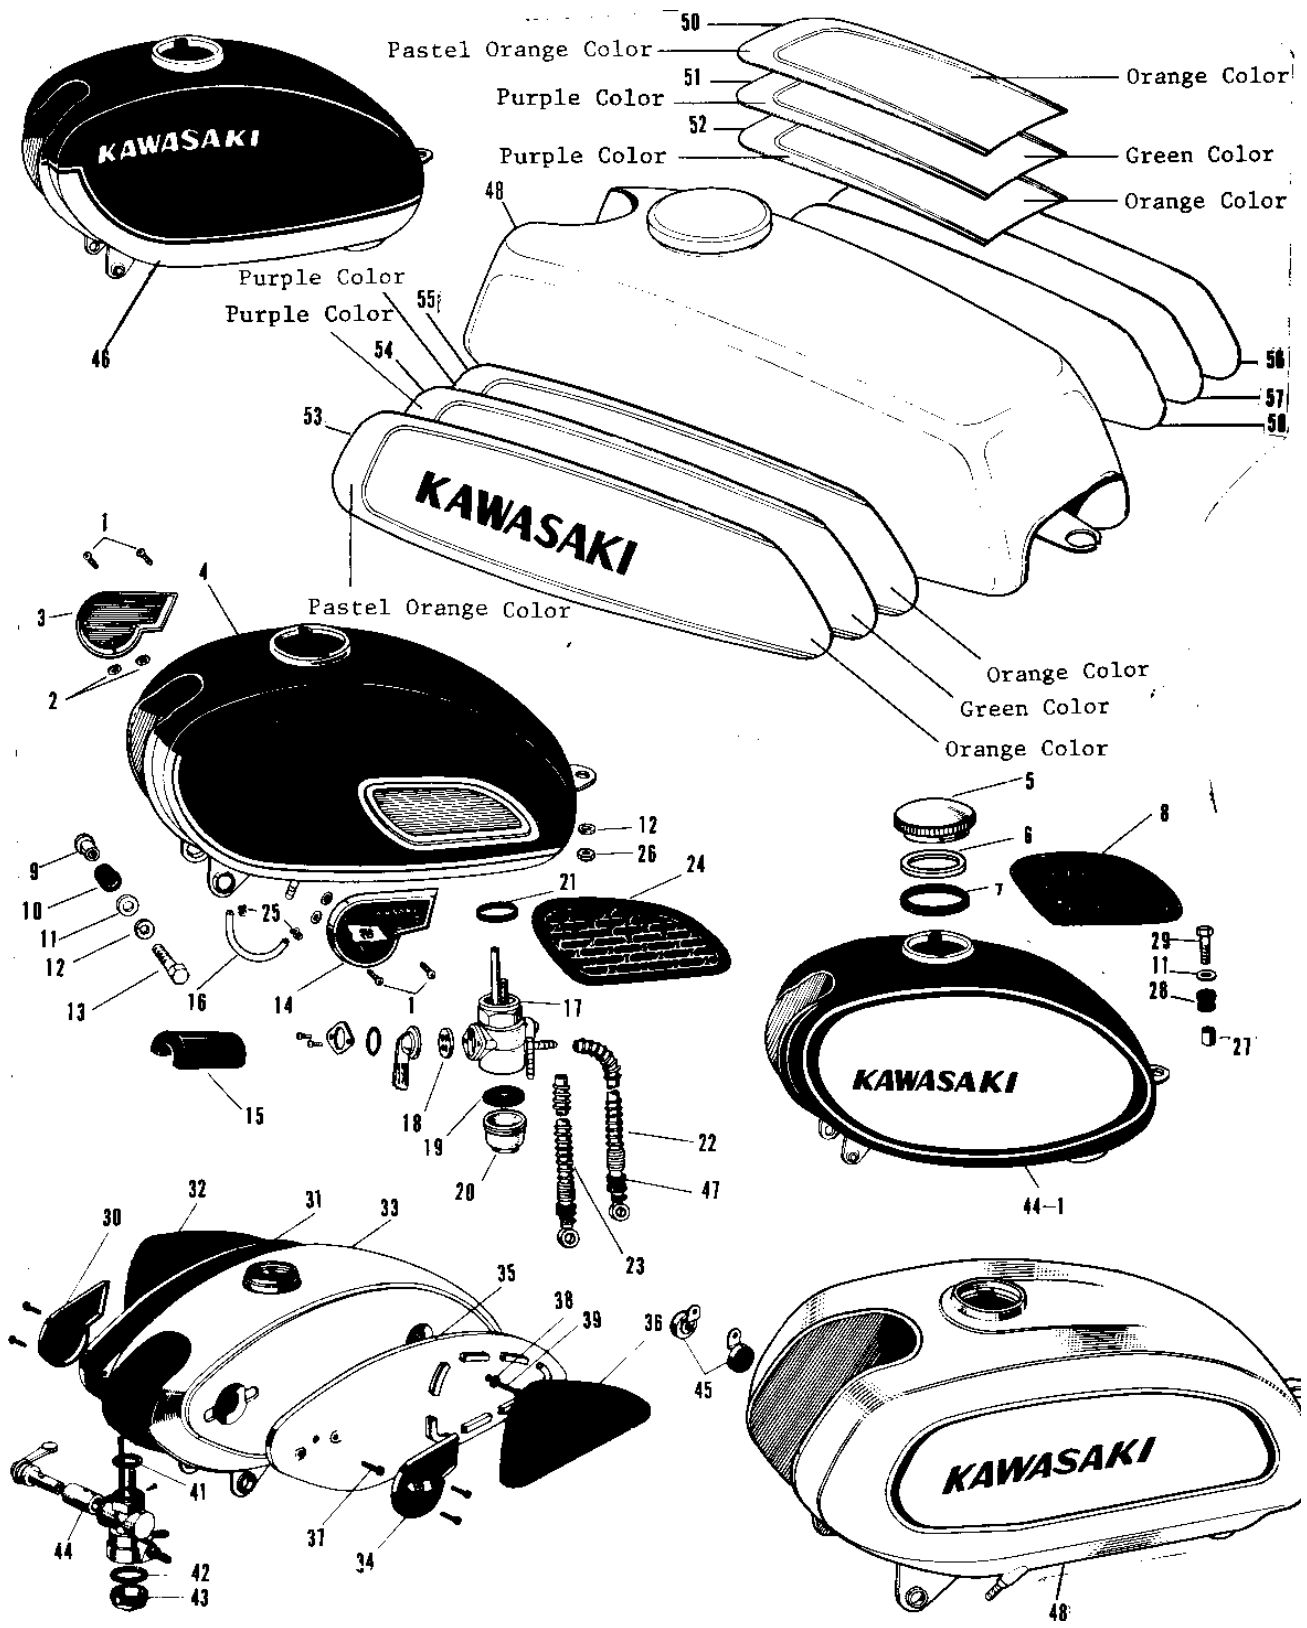

1967 Avenger PARTS DIAGRAM

FUEL TANK (2)

1967 Avenger PARTS LIST

FUEL TANK (2)

ITEM NAME	PART NUMBER	QUANTITY
TANK-FUEL,C.BLUE (Ref # 44-1)	51001-023-27	1
REFLECTOR REFLEX (Ref # 45)	28001-004	1
TANK FUEL RED (Ref # 46)	51001-049-26	1
UNAVAILABLE IN PRICE BOOK (Ref # 46)	51001-070-26	1
TANK FUEL BLUE (Ref # 46)	51001-049-29	1
UNAVAILABLE IN PRICE BOOK (Ref # 46)	51001-070-29	1
GROMMET PIPE (Ref # 47)	92071-038	1
UNAVAILABLE IN PRICE BOOK (Ref # 48)	51001-056-44	1
TANK-FUEL,PEARL IVORY (Ref # 49)	51001-065-56	1
EMBLEM-TOP,ORANGE (Ref # 50)	56018-043-34	1
EMBLEM-L.H,ORANGE (Ref # 53)	56018-044-34	1
EMBLEM-R.H,ORANGE (Ref # 56)	56018-045-34	1