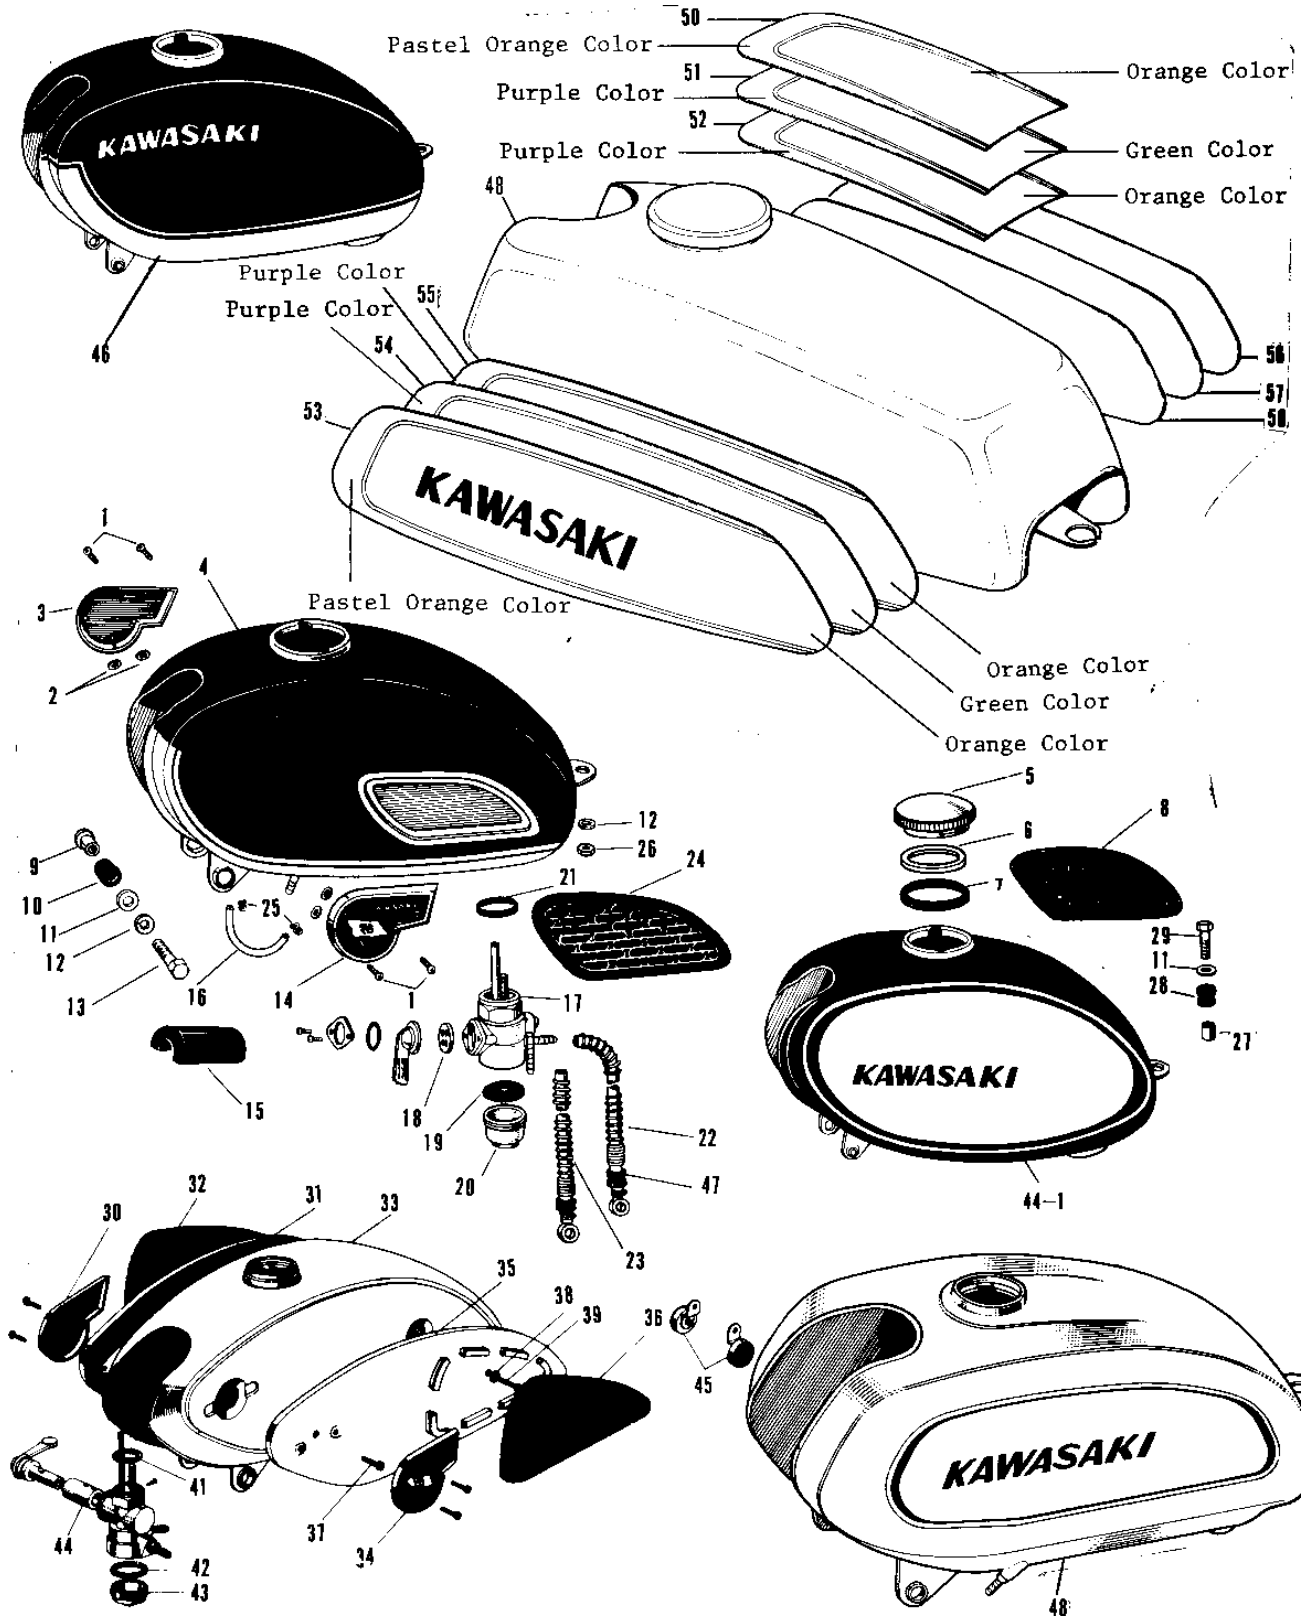

# 1967 A1SS PARTS DIAGRAM

## FUEL TANK (2)

### FUEL TANK (2)

ITEM NAME	PART NUMBER	QUANTITY
UNAVAILABLE IN PRICE BOOK (Ref # 44-1)	51001-023-34	1
REFLECTOR REFLEX (Ref # 45)	28001-004	1
TANK FUEL RED (Ref # 46)	51001-049-26	1
UNAVAILABLE IN PRICE BOOK (Ref # 46)	51001-070-26	1
TANK FUEL BLUE (Ref # 46)	51001-049-29	NA
UNAVAILABLE IN PRICE BOOK (Ref # 46)	51001-070-29	1
GROMMET PIPE (Ref # 47)	92071-038	2
UNAVAILABLE IN PRICE BOOK (Ref # 48)	51001-056-30	1
TANK-FUEL,PEARL IVORY (Ref # 49)	51001-065-56	1
EMBLEM-TOP,PURPLE (Ref # 51)	56018-049-61	1
EMBLEM-L.H,PURPLE (Ref # 54)	56018-050-61	1
EMBLEM-R.H,PURPLE (Ref # 57)	56018-051-61	1