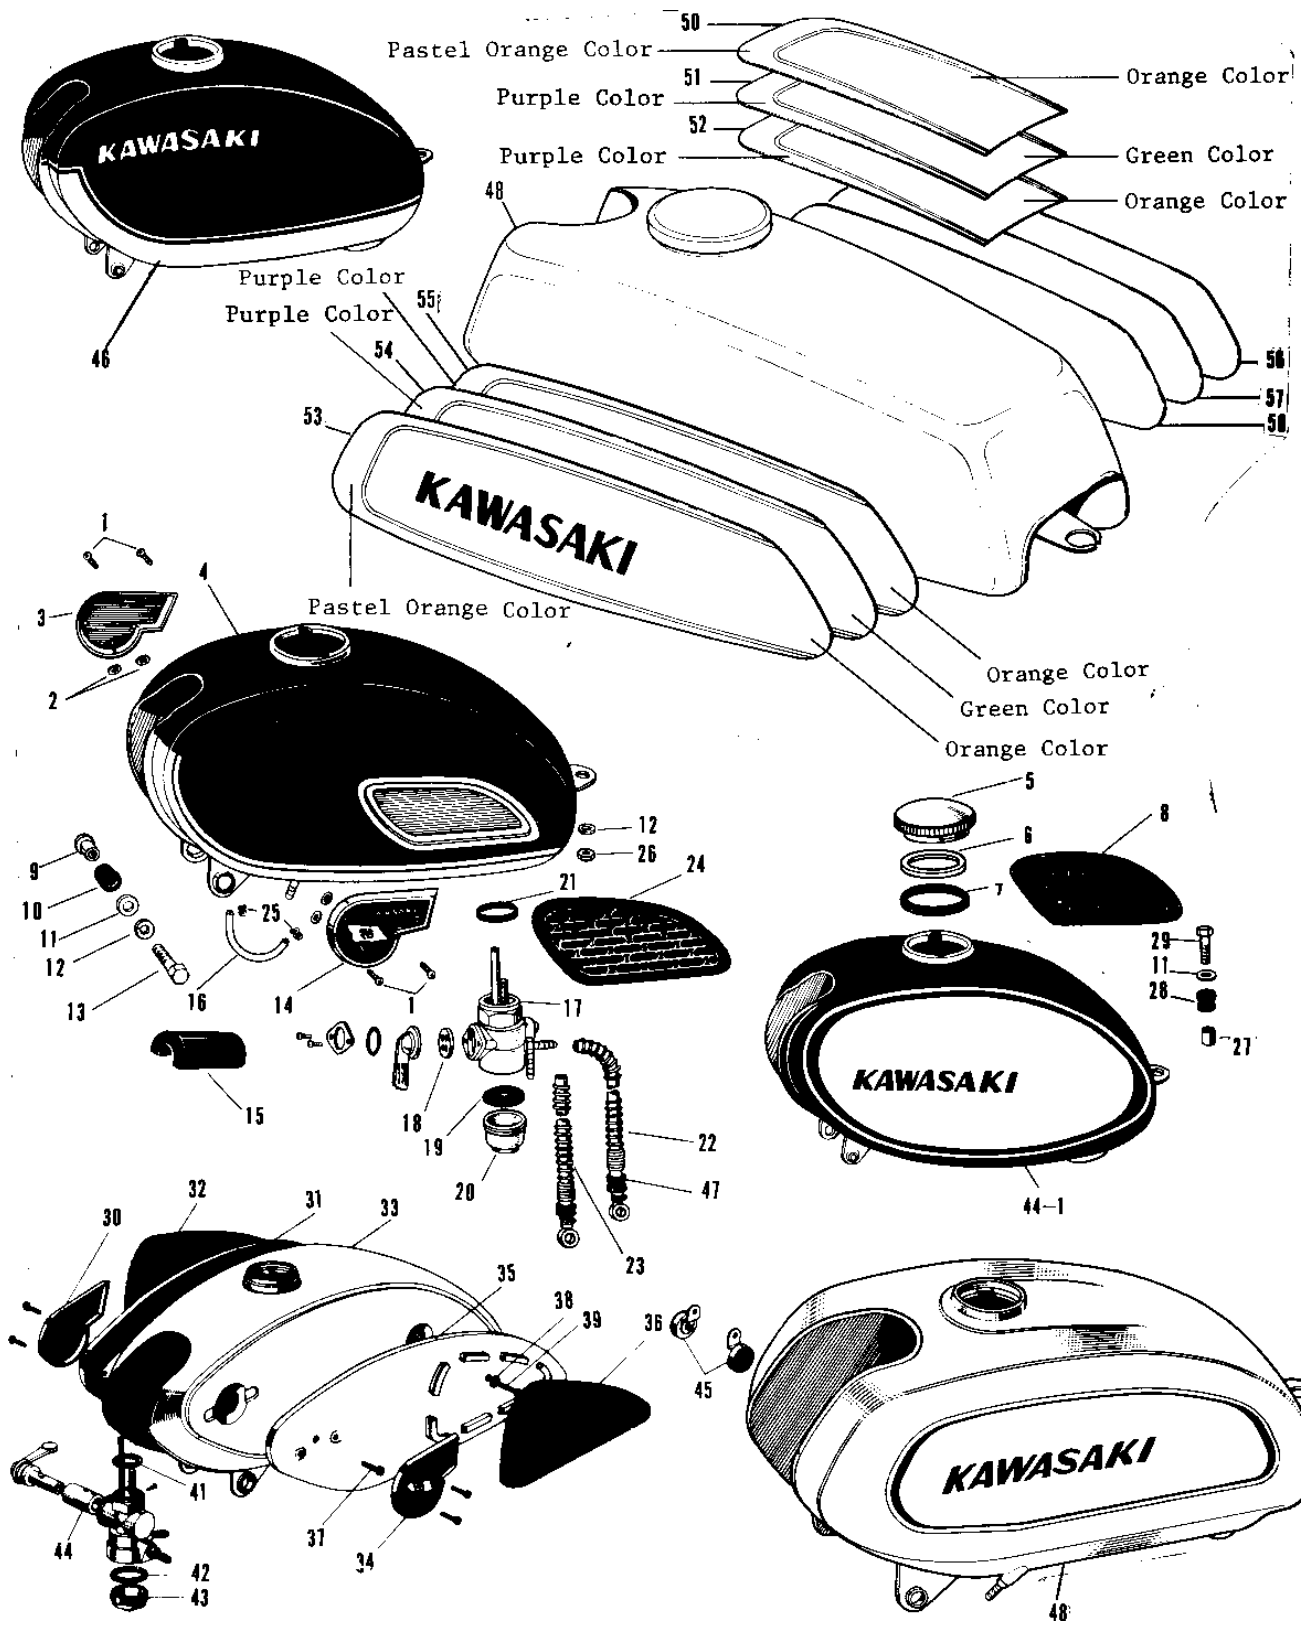

1970 A1-A PARTS DIAGRAM

FUEL TANK (2)

1970 A1-A PARTS LIST

FUEL TANK (2)

ITEM NAME	PART NUMBER	QUANTITY
TANK-FUEL,C.BLUE (Ref # 44-1)	51001-023-27	1
REFLECTOR REFLEX (Ref # 45)	28001-004	1
TANK FUEL RED (Ref # 46)	51001-049-26	1
UNAVAILABLE IN PRICE BOOK (Ref # 46)	51001-070-26	1
TANK FUEL BLUE (Ref # 46)	51001-049-29	1
UNAVAILABLE IN PRICE BOOK (Ref # 46)	51001-070-29	1
GROMMET PIPE (Ref # 47)	92071-038	1
UNAVAILABLE IN PRICE BOOK (Ref # 48)	51001-056-44	1
TANK-FUEL,PEARL IVORY (Ref # 49)	51001-065-56	1
EMBLEM-TOP,ORANGE (Ref # 50)	56018-043-34	1
EMBLEM-L.H,ORANGE (Ref # 53)	56018-044-34	1
EMBLEM-R.H,ORANGE (Ref # 56)	56018-045-34	1