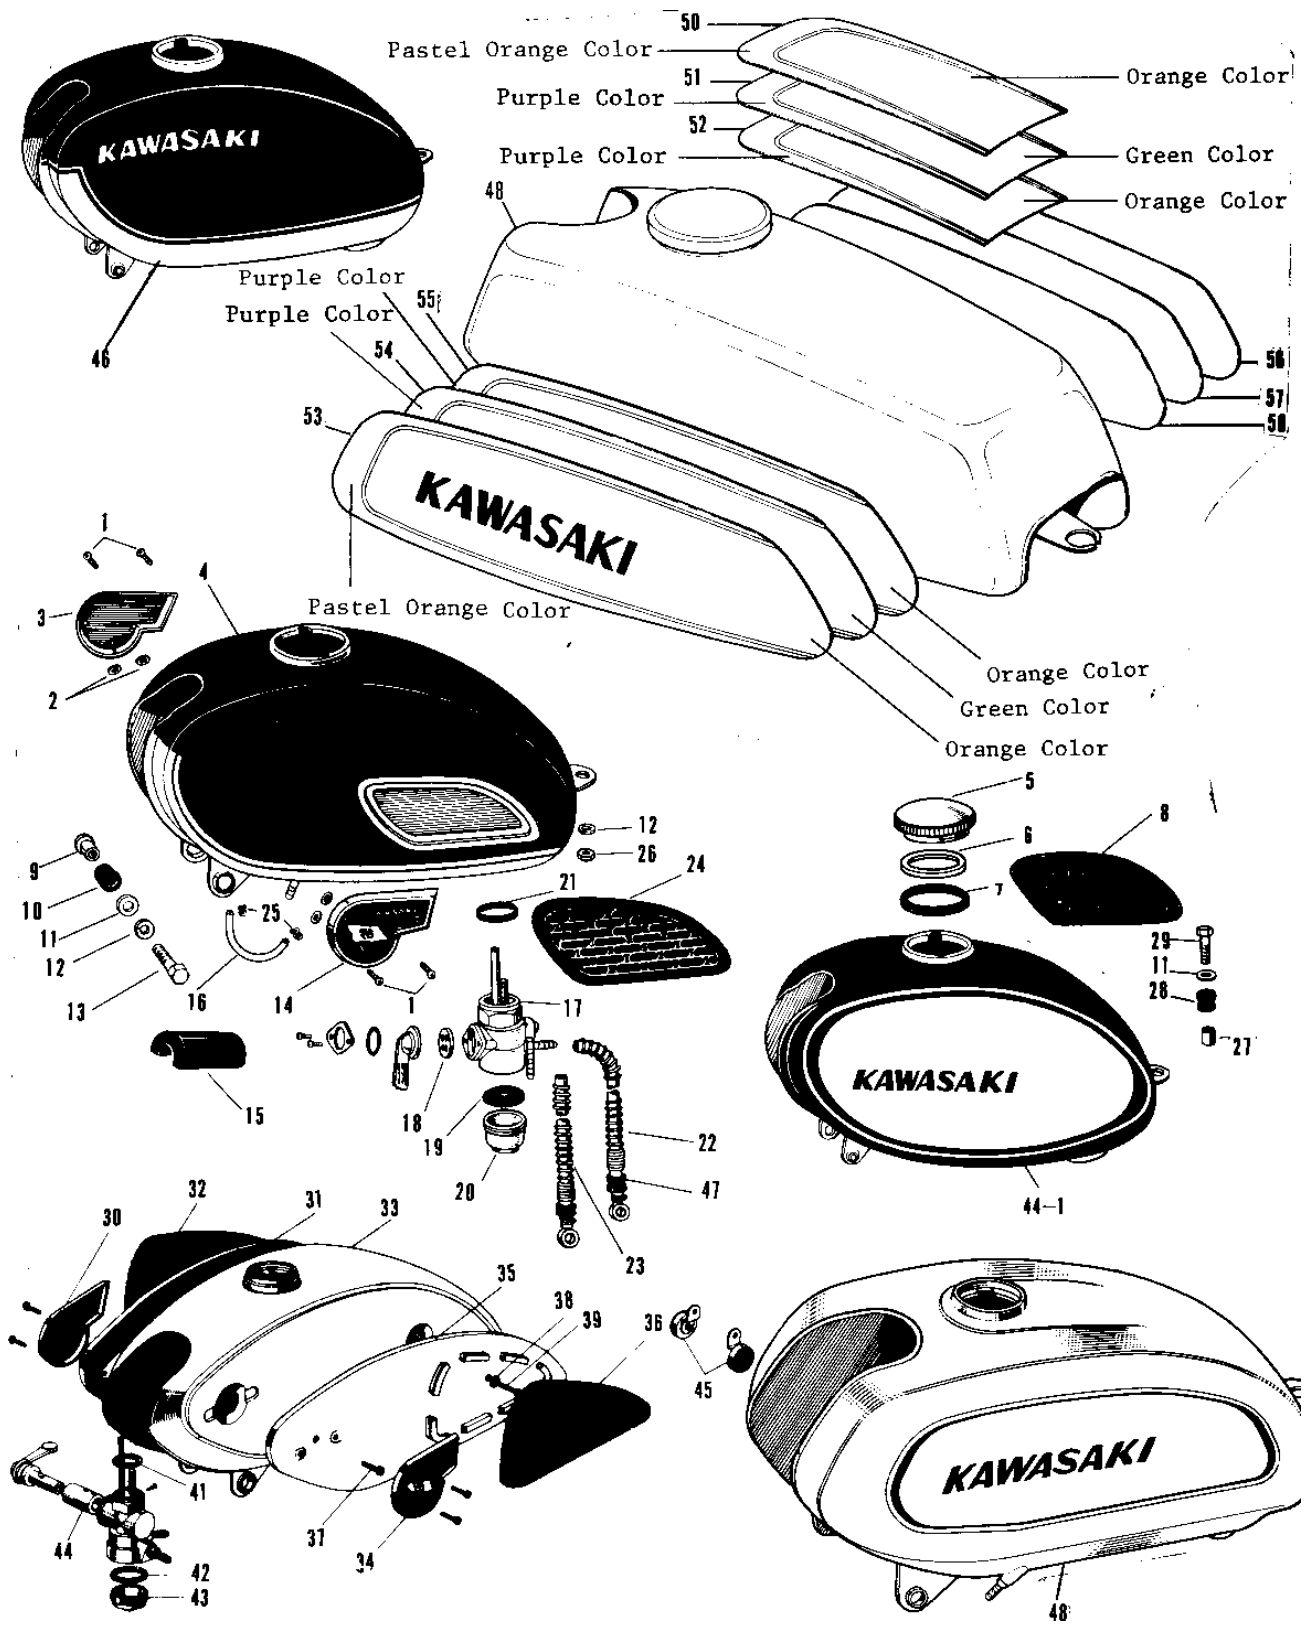

1969 Samurai PARTS DIAGRAM

FUEL TANK (2)

1969 Samurai PARTS LIST

FUEL TANK (2)

ITEM NAME	PART NUMBER	QUANTITY
TANK-FUEL,C.BLUE (Ref # 44-1)	51001-023-27	1
REFLECTOR REFLEX (Ref # 45)	28001-004	1
TANK FUEL RED (Ref # 46)	51001-049-26	1
UNAVAILABLE IN PRICE BOOK (Ref # 46)	51001-070-26	1
TANK FUEL BLUE (Ref # 46)	51001-049-29	1
UNAVAILABLE IN PRICE BOOK (Ref # 46)	51001-070-29	1
GROMMET PIPE (Ref # 47)	92071-038	1
UNAVAILABLE IN PRICE BOOK (Ref # 48)	51001-056-44	1
TANK-FUEL,PEARL IVORY (Ref # 49)	51001-065-56	1
EMBLEM-TOP,ORANGE (Ref # 50)	56018-043-34	1
EMBLEM-L.H,ORANGE (Ref # 53)	56018-044-34	1
EMBLEM-R.H,ORANGE (Ref # 56)	56018-045-34	1