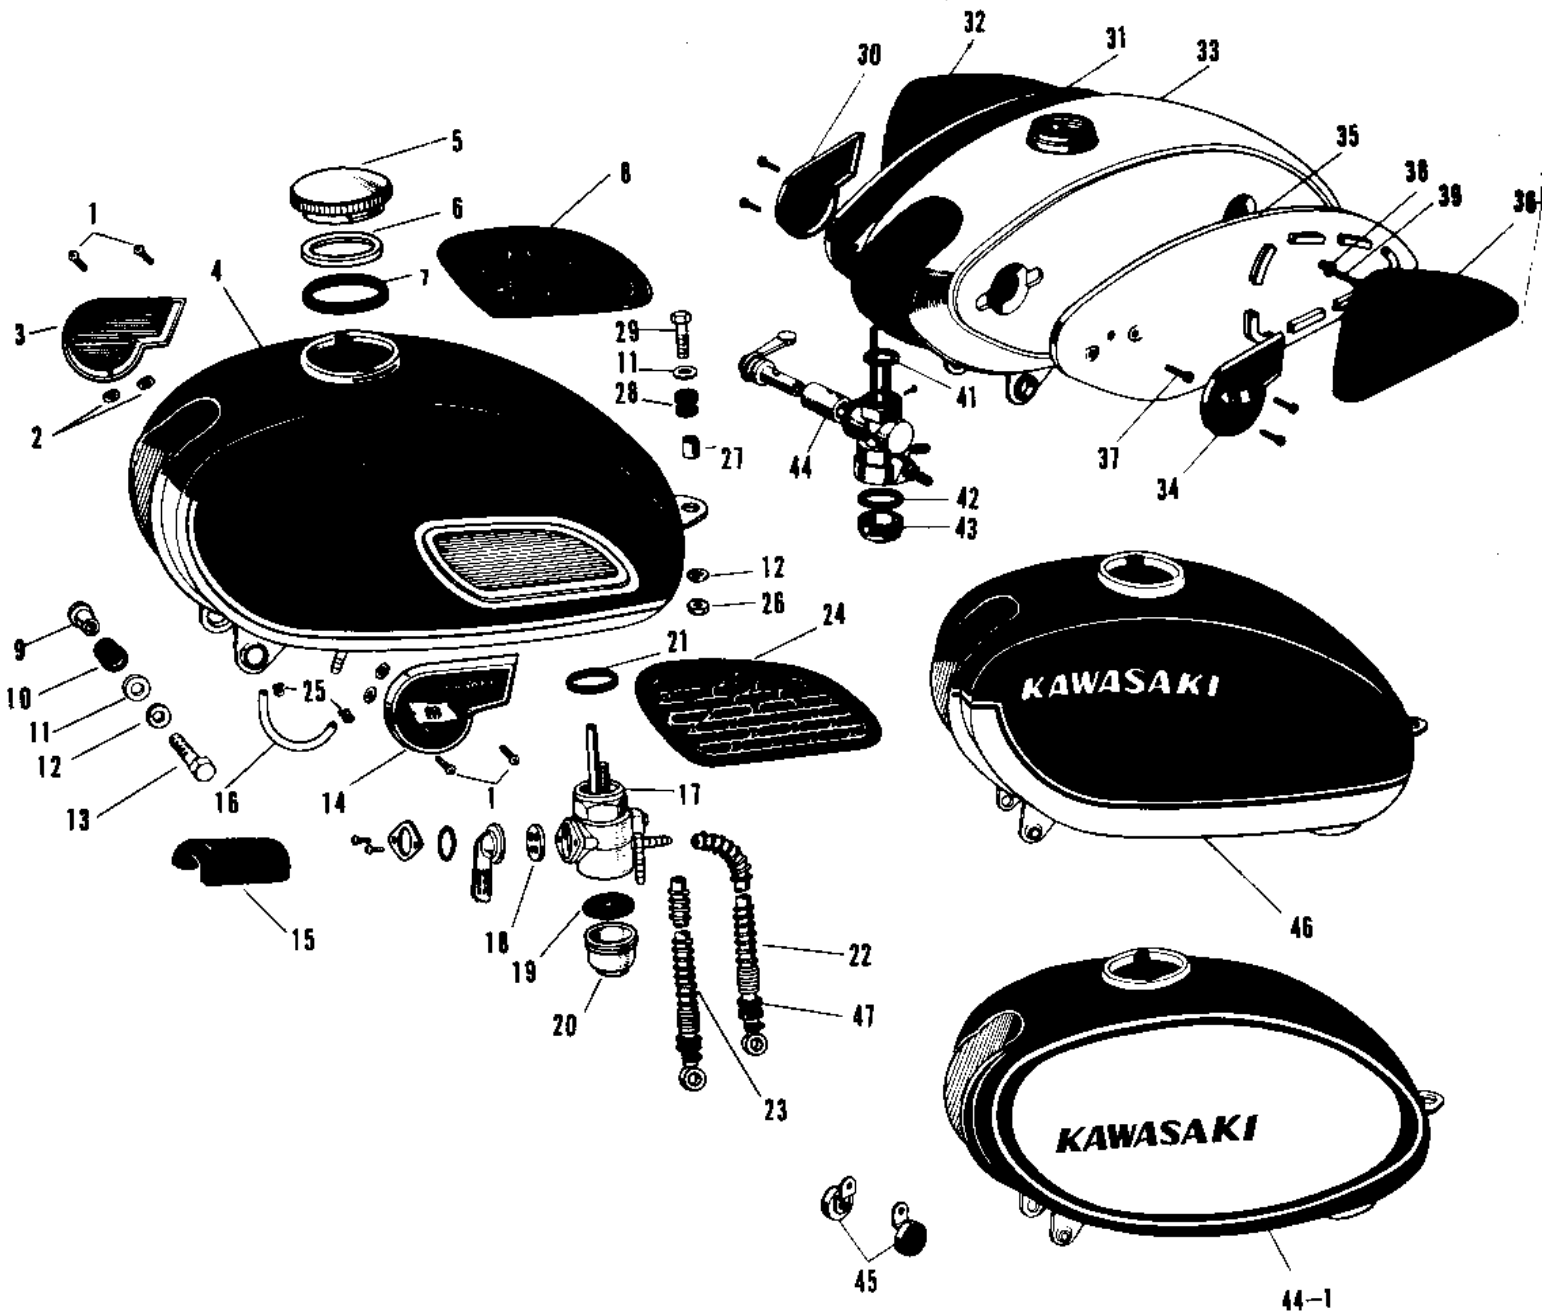

# 1967 Avenger SS PARTS DIAGRAM

FUEL TANK (1)

# 1967 Avenger SS PARTS LIST

## FUEL TANK (1)

ITEM NAME	PART NUMBER	QUANTITY
SCREW PAN HEAD 4X8 (Ref # 1)	220E0408	4
SCREW PAN HEAD 4X8 (Ref # 1)	220E0408	4
SPACER FL TANK EMBLEM (Ref # 2)	56025-002	4
EMBLEM FUEL TANK R.H (Ref # 3)	56014-007	1
TANK FUEL C.RED (Ref # 4)	51001-015-24	1
FUEL TANK (Ref # 4)	51001-015-27	NA
CAP FUEL TANK (Ref # 5,6)	51049-008	1
GASKET-FUEL TANK CAP (Ref # 7)	51059-007	1
GRIP KNEE R.H (Ref # 8)	51062-008	1
COLLAR,FUEL TANK FITT (Ref # 9)	92027-1134	2
DAMPER RUBB TANK FRNT (Ref # 10)	92075-013	2
WASHER,8X26X2.3 (Ref # 11)	92022-1564	3
WASHER SPRING 8MM (Ref # 12)	461F0800	3
BOLT 8X38 (Ref # 13)	92001-1405	2
EMBLEM FUEL TANK L.H (Ref # 14)	56013-006	1
MAT FUEL TANK (Ref # 15)	51067-002	1
PIPE FUEL TANK CONECT (Ref # 16)	51047-002	1
COCK ASSY,FUEL (Ref # 17~21)	51023-043	1
GASKET FUEL COCK LEV (Ref # 18)	92065-019	1
GASKET FUEL COCK CUP (Ref # 19)	51037-007	1
CUP FUEL COCK (Ref # 20)	51036-003	1
GASKET FUEL COCK JONT (Ref # 21)	51032-001	1
PIPE-FUEL (Ref # 22)	51044-041	1
PIPE-FUEL (Ref # 23)	51044-040	1
GRIP KNEE L.H (Ref # 24)	51061-009	1
CLAMP FUEL PIPE (Ref # 25)	92037-010	2
NUT,8MM (Ref # 26)	311B0800	1
SPACER FUEL TANK REAR (Ref # 27)	92027-034	1
DAMPER RUBB TANK REAR (Ref # 28)	92075-030	1