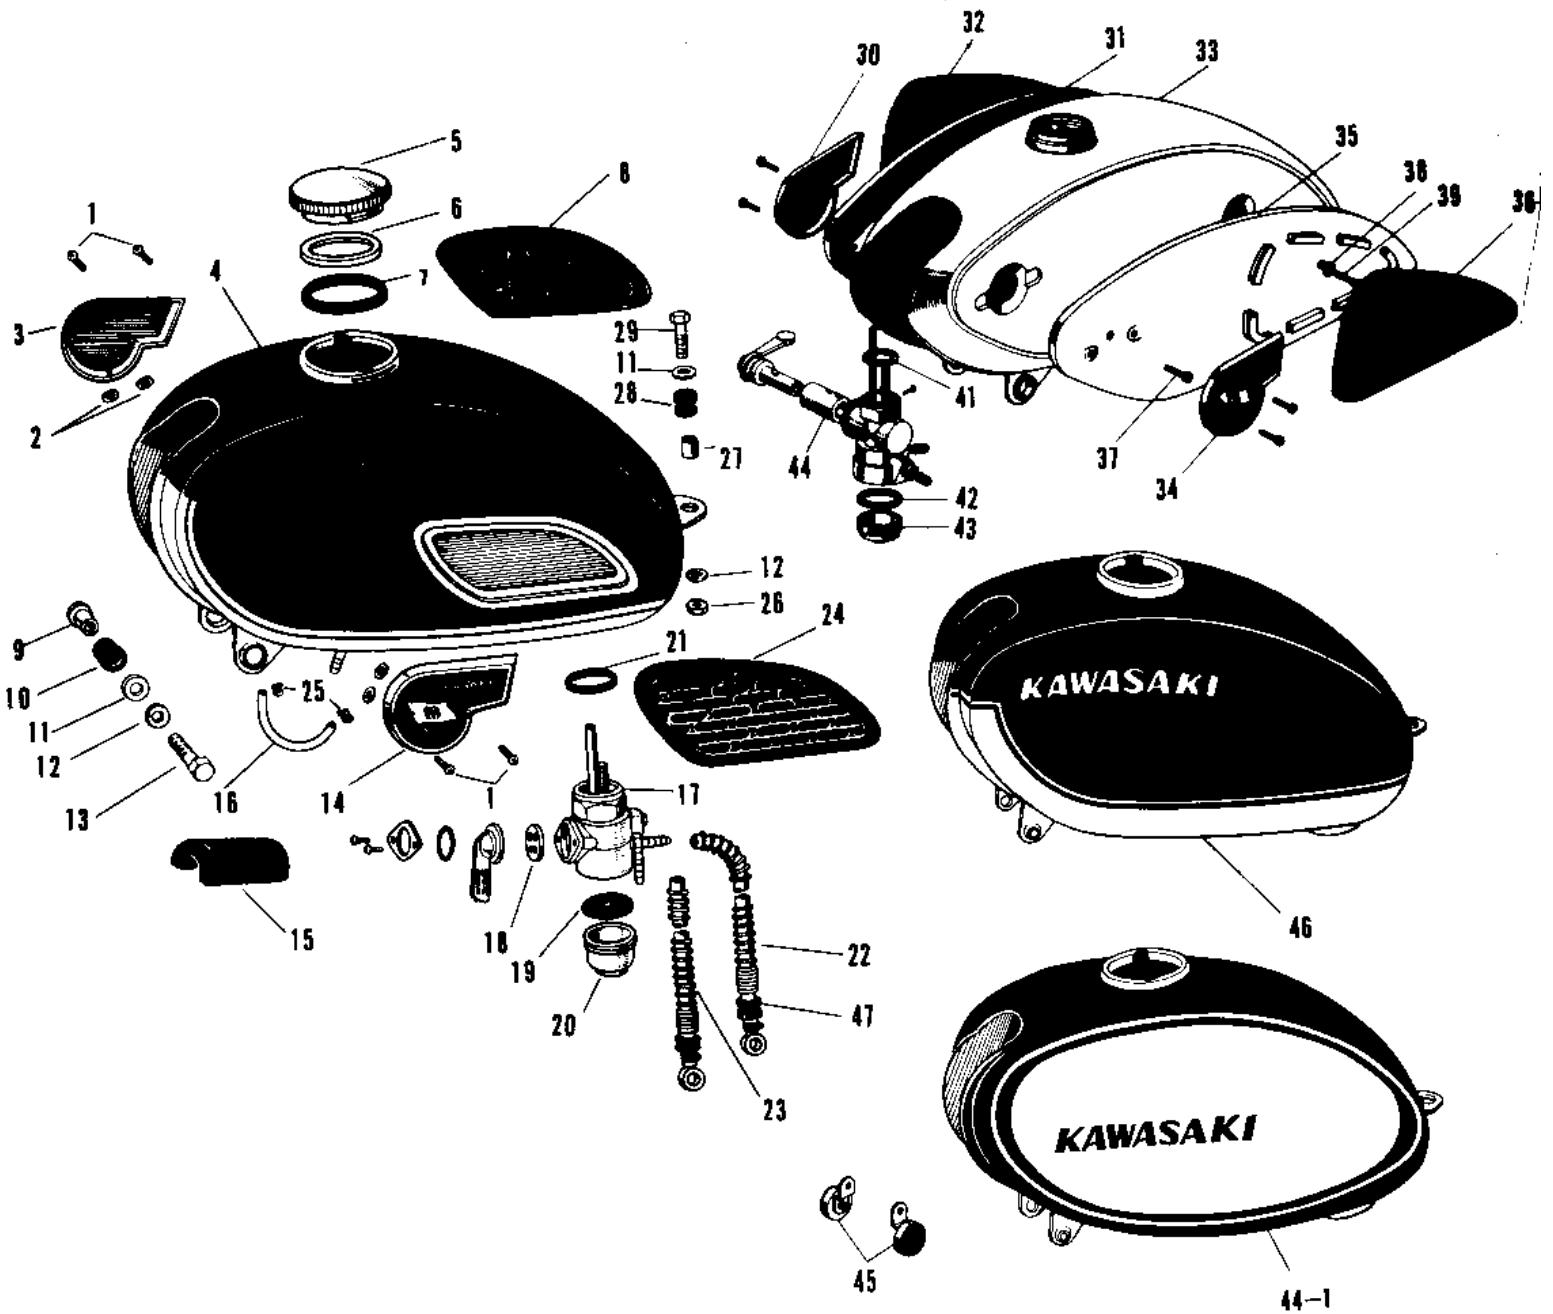

1969 Avenger PARTS DIAGRAM

FUEL TANK (1)

1969 Avenger PARTS LIST

FUEL TANK (1)

ITEM NAME	PART NUMBER	QUANTITY
SCREW PAN HEAD 4X8 (Ref # 1)	220E0408	4
SCREW PAN HEAD 4X8 (Ref # 1)	220E0408	4
SPACER FL TANK EMBLEM (Ref # 2)	56025-002	4
EMBLEM FUEL TANK R.H (Ref # 3)	56014-007	1
TANK FUEL C.RED (Ref # 4)	51001-015-24	1
FUEL TANK (Ref # 4)	51001-015-27	NA
CAP FUEL TANK (Ref # 5,6)	51049-008	1
GASKET-FUEL TANK CAP (Ref # 7)	51059-007	1
GRIP KNEE R.H (Ref # 8)	51062-008	1
COLLAR,FUEL TANK FITT (Ref # 9)	92027-1134	2
DAMPER RUBB TANK FRNT (Ref # 10)	92075-013	2
WASHER,8X26X2.3 (Ref # 11)	92022-1564	3
WASHER SPRING 8MM (Ref # 12)	461F0800	3
BOLT 8X38 (Ref # 13)	92001-1405	2
EMBLEM FUEL TANK L.H (Ref # 14)	56013-006	1
MAT FUEL TANK (Ref # 15)	51067-002	1
PIPE FUEL TANK CONECT (Ref # 16)	51047-002	1
COCK ASSY,FUEL (Ref # 17~21)	51023-043	1
GASKET FUEL COCK LEV (Ref # 18)	92065-019	1
GASKET FUEL COCK CUP (Ref # 19)	51037-007	1
CUP FUEL COCK (Ref # 20)	51036-003	1
GASKET FUEL COCK JONT (Ref # 21)	51032-001	1
PIPE-FUEL (Ref # 22)	51044-041	1
PIPE-FUEL (Ref # 23)	51044-040	1
GRIP KNEE L.H (Ref # 24)	51061-009	1
CLAMP FUEL PIPE (Ref # 25)	92037-010	2
NUT,8MM (Ref # 26)	311B0800	1
SPACER FUEL TANK REAR (Ref # 27)	92027-034	1
DAMPER RUBB TANK REAR (Ref # 28)	92075-030	1