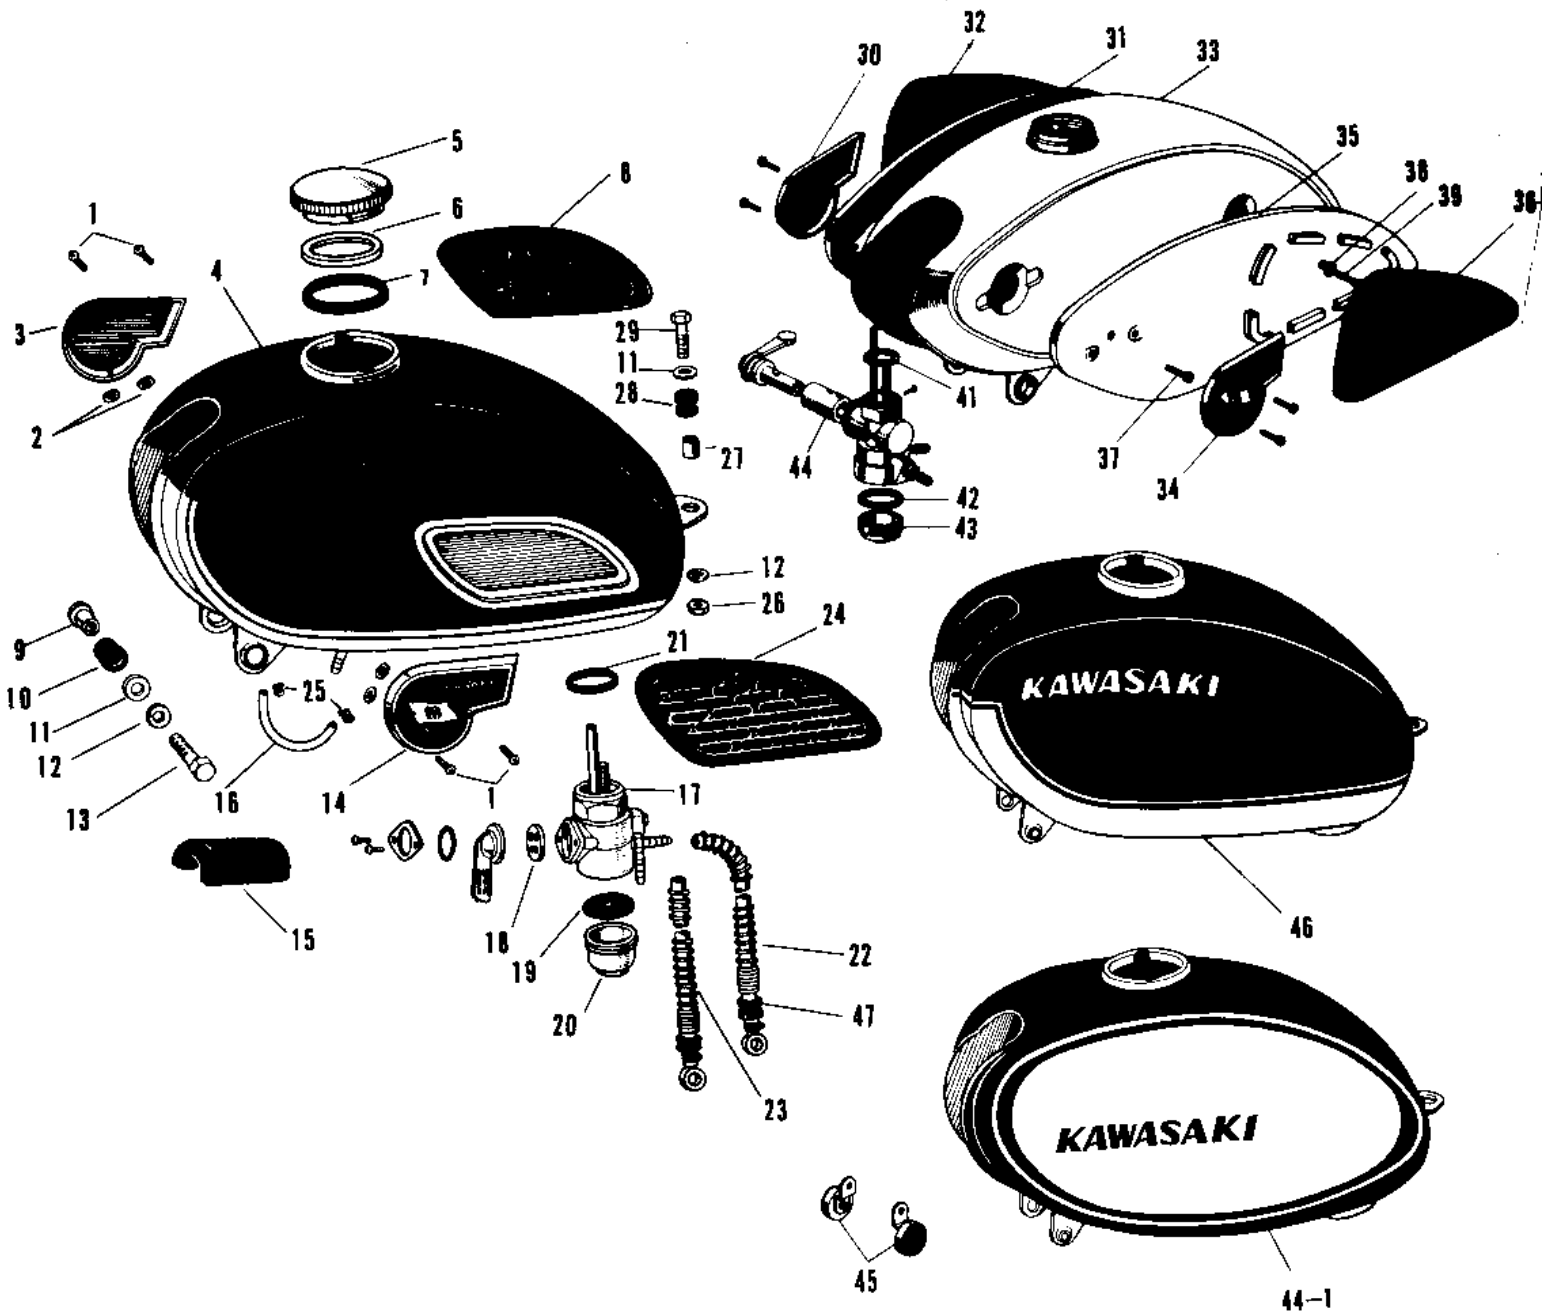

1967 Avenger PARTS DIAGRAM

FUEL TANK (1)

1967 Avenger PARTS LIST

FUEL TANK (1)

ITEM NAME	PART NUMBER	QUANTITY
SCREW PAN HEAD 4X8 (Ref # 1)	220E0408	4
SCREW PAN HEAD 4X8 (Ref # 1)	220E0408	4
SPACER FL TANK EMBLEM (Ref # 2)	56025-002	4
EMBLEM FUEL TANK R.H (Ref # 3)	56014-007	1
TANK FUEL C.RED (Ref # 4)	51001-015-24	1
FUEL TANK (Ref # 4)	51001-015-27	NA
CAP FUEL TANK (Ref # 5,6)	51049-008	1
GASKET-FUEL TANK CAP (Ref # 7)	51059-007	1
GRIP KNEE R.H (Ref # 8)	51062-008	1
COLLAR,FUEL TANK FITT (Ref # 9)	92027-1134	2
DAMPER RUBB TANK FRNT (Ref # 10)	92075-013	2
WASHER,8X26X2.3 (Ref # 11)	92022-1564	3
WASHER SPRING 8MM (Ref # 12)	461F0800	3
BOLT 8X38 (Ref # 13)	92001-1405	2
EMBLEM FUEL TANK L.H (Ref # 14)	56013-006	1
MAT FUEL TANK (Ref # 15)	51067-002	1
PIPE FUEL TANK CONECT (Ref # 16)	51047-002	1
COCK ASSY,FUEL (Ref # 17~21)	51023-043	1
GASKET FUEL COCK LEV (Ref # 18)	92065-019	1
GASKET FUEL COCK CUP (Ref # 19)	51037-007	1
CUP FUEL COCK (Ref # 20)	51036-003	1
GASKET FUEL COCK JONT (Ref # 21)	51032-001	1
PIPE-FUEL (Ref # 22)	51044-041	1
PIPE-FUEL (Ref # 23)	51044-040	1
GRIP KNEE L.H (Ref # 24)	51061-009	1
CLAMP FUEL PIPE (Ref # 25)	92037-010	2
NUT,8MM (Ref # 26)	311B0800	1
SPACER FUEL TANK REAR (Ref # 27)	92027-034	1
DAMPER RUBB TANK REAR (Ref # 28)	92075-030	1