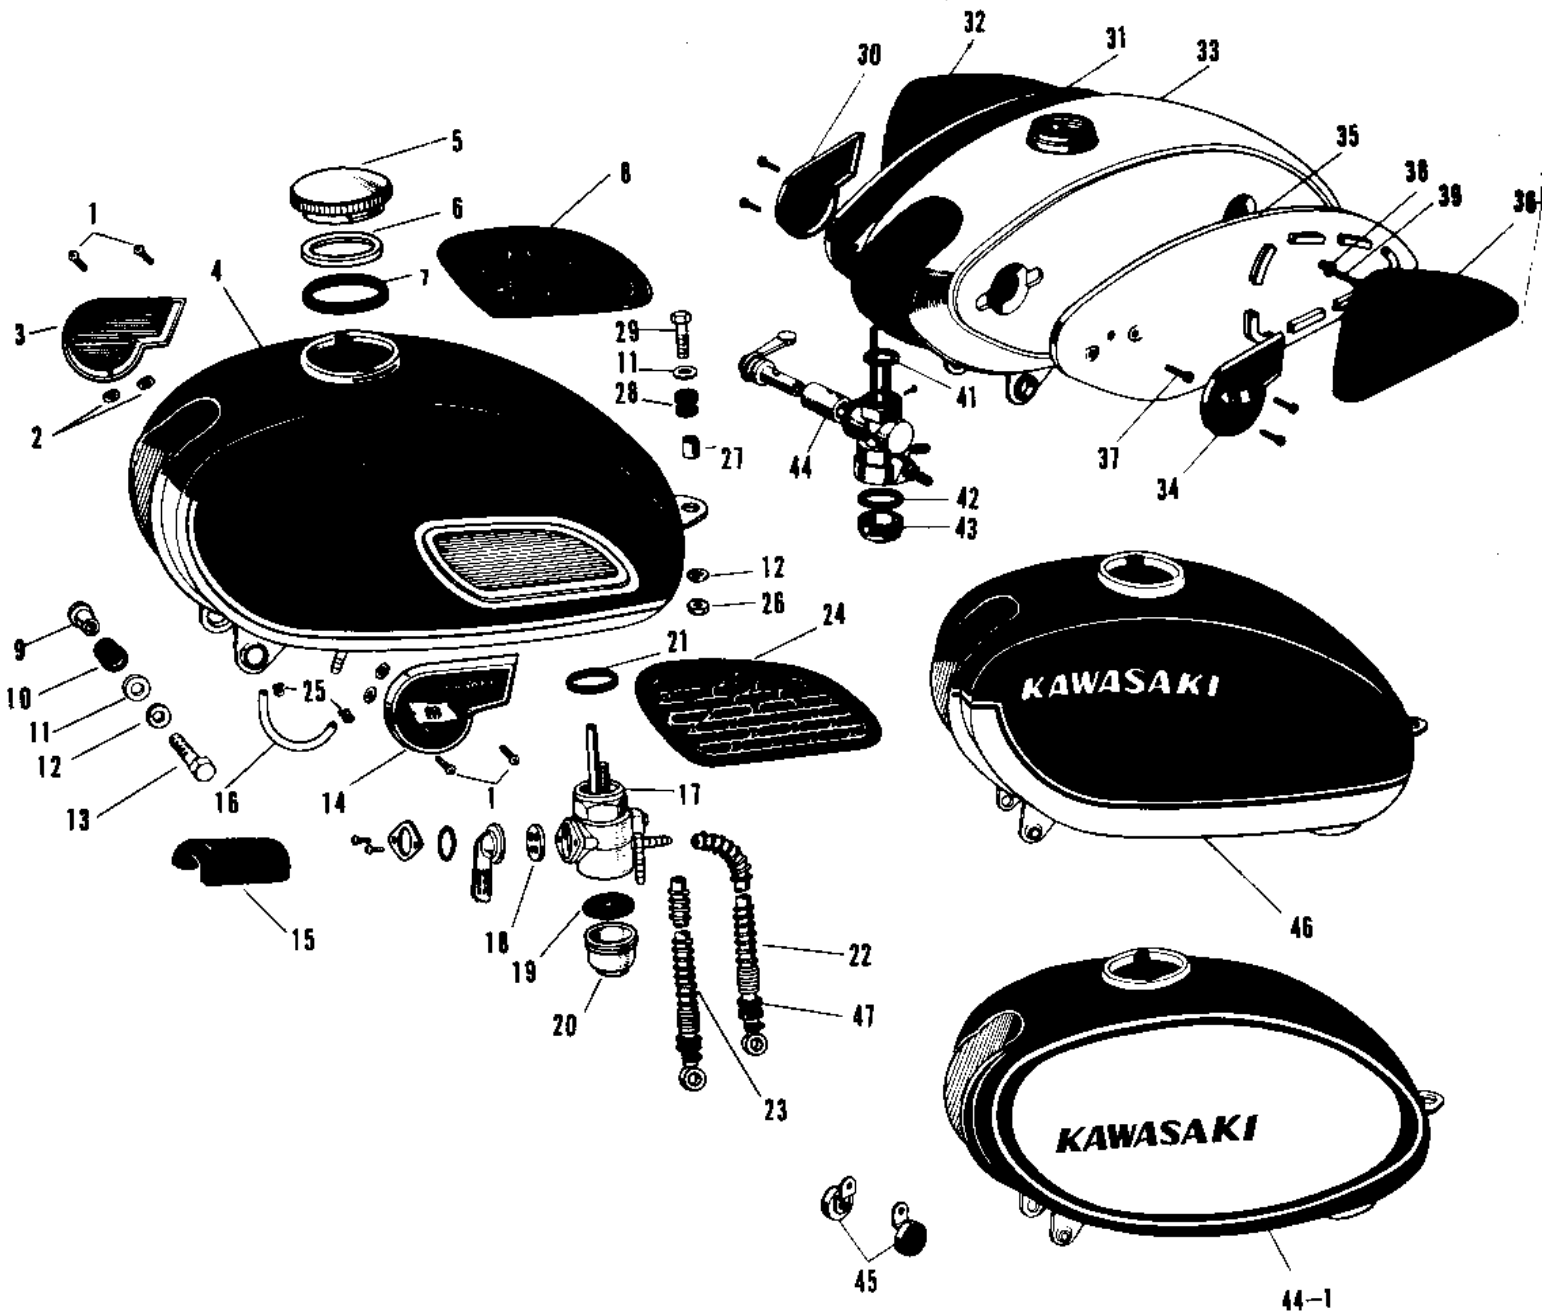

1971 A1SS-B PARTS DIAGRAM

FUEL TANK (1)

1971 A1SS-B PARTS LIST

FUEL TANK (1)

ITEM NAME	PART NUMBER	QUANTITY
SCREW PAN HEAD 4X8 (Ref # 1)	220E0408	4
SCREW PAN HEAD 4X8 (Ref # 1)	220E0408	4
SPACER FL TANK EMBLEM (Ref # 2)	56025-002	4
EMBLEM FUEL TANK R.H (Ref # 3)	56014-007	1
TANK FUEL C.RED (Ref # 4)	51001-015-24	1
FUEL TANK (Ref # 4)	51001-015-27	NA
CAP FUEL TANK (Ref # 5,6)	51049-008	1
GASKET-FUEL TANK CAP (Ref # 7)	51059-007	1
GRIP KNEE R.H (Ref # 8)	51062-008	1
COLLAR,FUEL TANK FITT (Ref # 9)	92027-1134	2
DAMPER RUBB TANK FRNT (Ref # 10)	92075-013	2
WASHER,8X26X2.3 (Ref # 11)	92022-1564	3
WASHER SPRING 8MM (Ref # 12)	461F0800	3
BOLT 8X38 (Ref # 13)	92001-1405	2
EMBLEM FUEL TANK L.H (Ref # 14)	56013-006	1
MAT FUEL TANK (Ref # 15)	51067-002	1
PIPE FUEL TANK CONECT (Ref # 16)	51047-002	1
COCK ASSY,FUEL (Ref # 17~21)	51023-043	1
GASKET FUEL COCK LEV (Ref # 18)	92065-019	1
GASKET FUEL COCK CUP (Ref # 19)	51037-007	1
CUP FUEL COCK (Ref # 20)	51036-003	1
GASKET FUEL COCK JONT (Ref # 21)	51032-001	1
PIPE-FUEL (Ref # 22)	51044-041	1
PIPE-FUEL (Ref # 23)	51044-040	1
GRIP KNEE L.H (Ref # 24)	51061-009	1
CLAMP FUEL PIPE (Ref # 25)	92037-010	2
NUT,8MM (Ref # 26)	311B0800	1
SPACER FUEL TANK REAR (Ref # 27)	92027-034	1
DAMPER RUBB TANK REAR (Ref # 28)	92075-030	1