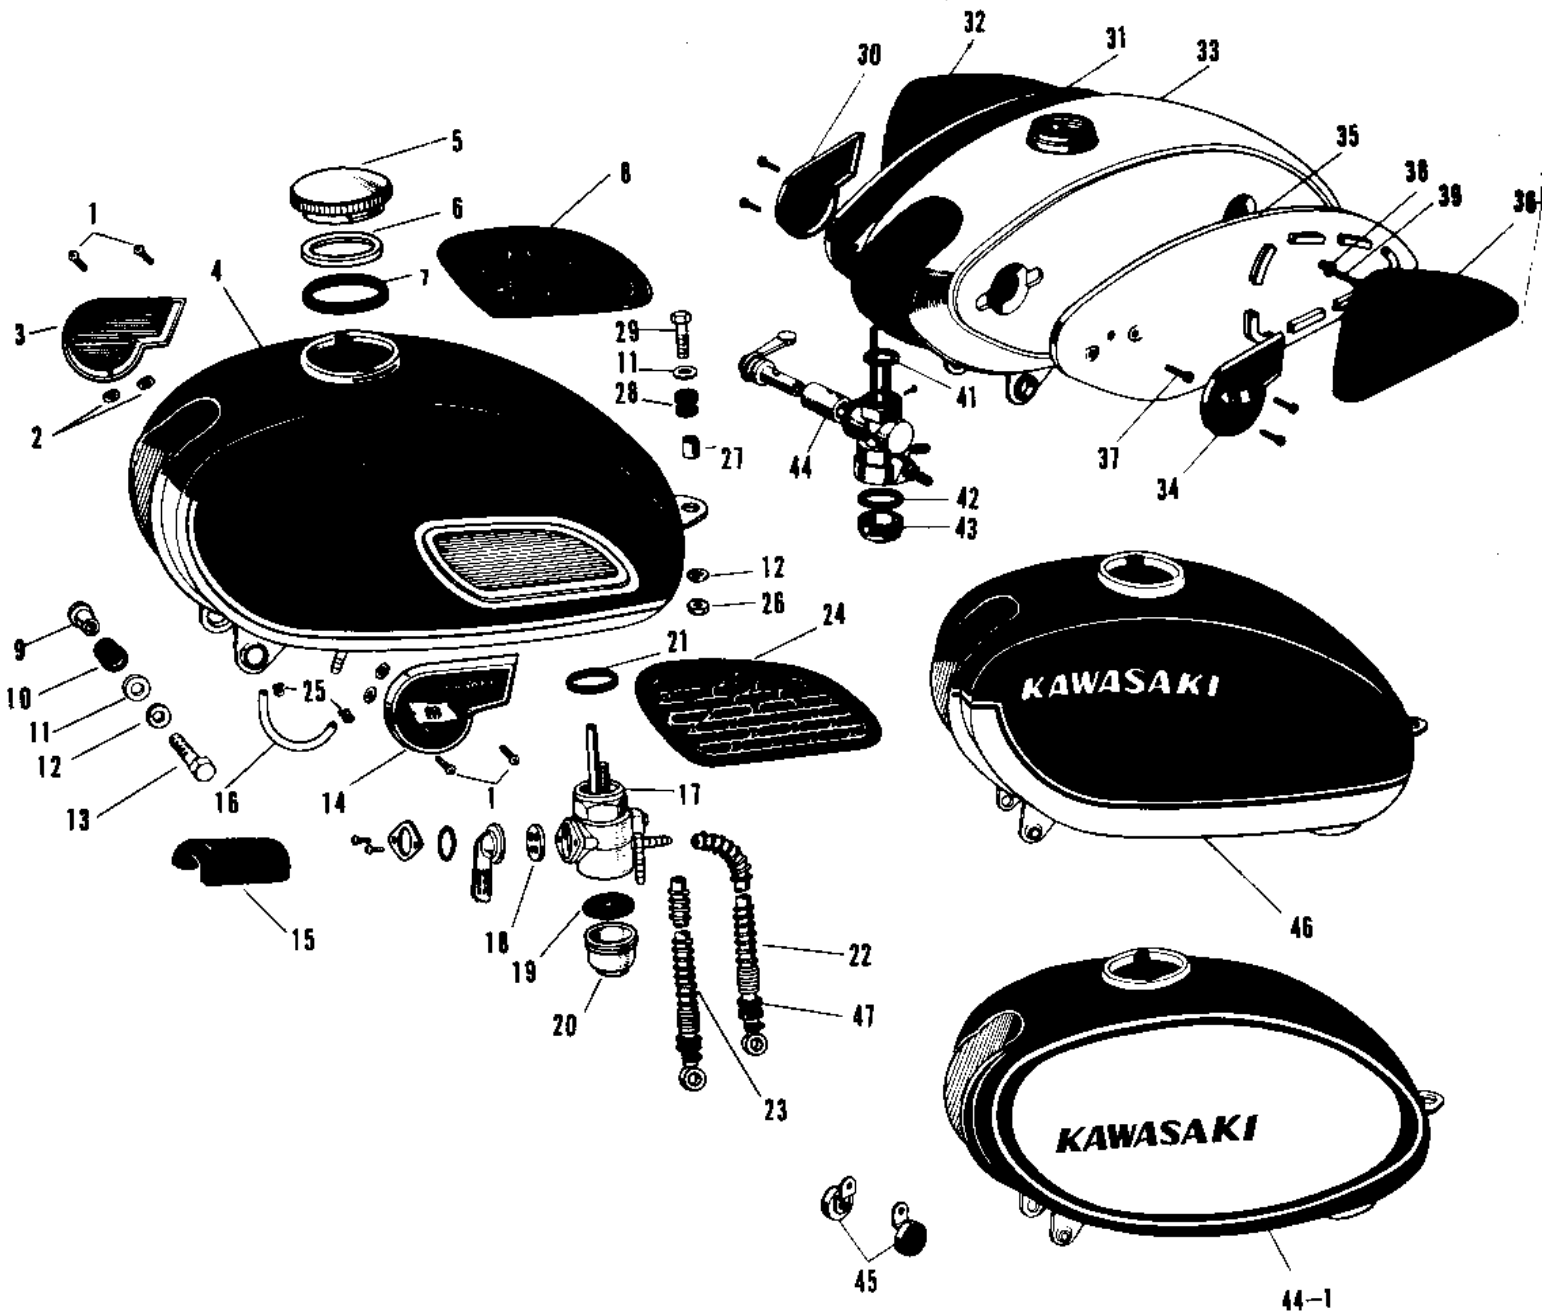

1967 A1SS PARTS DIAGRAM

FUEL TANK (1)

1967 A1SS PARTS LIST

FUEL TANK (1)

ITEM NAME	PART NUMBER	QUANTITY
SCREW PAN HEAD 4X8 (Ref # 1)	220E0408	4
SCREW PAN HEAD 4X8 (Ref # 1)	220E0408	4
SPACER FL TANK EMBLEM (Ref # 2)	56025-002	4
EMBLEM FUEL TANK R.H (Ref # 3)	56014-007	1
TANK FUEL C.RED (Ref # 4)	51001-015-24	1
FUEL TANK (Ref # 4)	51001-015-27	NA
CAP FUEL TANK (Ref # 5,6)	51049-008	1
GASKET-FUEL TANK CAP (Ref # 7)	51059-007	1
GRIP KNEE R.H (Ref # 8)	51062-008	1
COLLAR,FUEL TANK FITT (Ref # 9)	92027-1134	2
DAMPER RUBB TANK FRNT (Ref # 10)	92075-013	2
WASHER,8X26X2.3 (Ref # 11)	92022-1564	3
WASHER SPRING 8MM (Ref # 12)	461F0800	3
BOLT 8X38 (Ref # 13)	92001-1405	2
EMBLEM FUEL TANK L.H (Ref # 14)	56013-006	1
MAT FUEL TANK (Ref # 15)	51067-002	1
PIPE FUEL TANK CONECT (Ref # 16)	51047-002	1
COCK ASSY,FUEL (Ref # 17~21)	51023-043	1
GASKET FUEL COCK LEV (Ref # 18)	92065-019	1
GASKET FUEL COCK CUP (Ref # 19)	51037-007	1
CUP FUEL COCK (Ref # 20)	51036-003	1
GASKET FUEL COCK JONT (Ref # 21)	51032-001	1
PIPE-FUEL (Ref # 22)	51044-041	1
PIPE-FUEL (Ref # 23)	51044-040	1
GRIP KNEE L.H (Ref # 24)	51061-009	1
CLAMP FUEL PIPE (Ref # 25)	92037-010	2
NUT,8MM (Ref # 26)	311B0800	1
SPACER FUEL TANK REAR (Ref # 27)	92027-034	1
DAMPER RUBB TANK REAR (Ref # 28)	92075-030	1