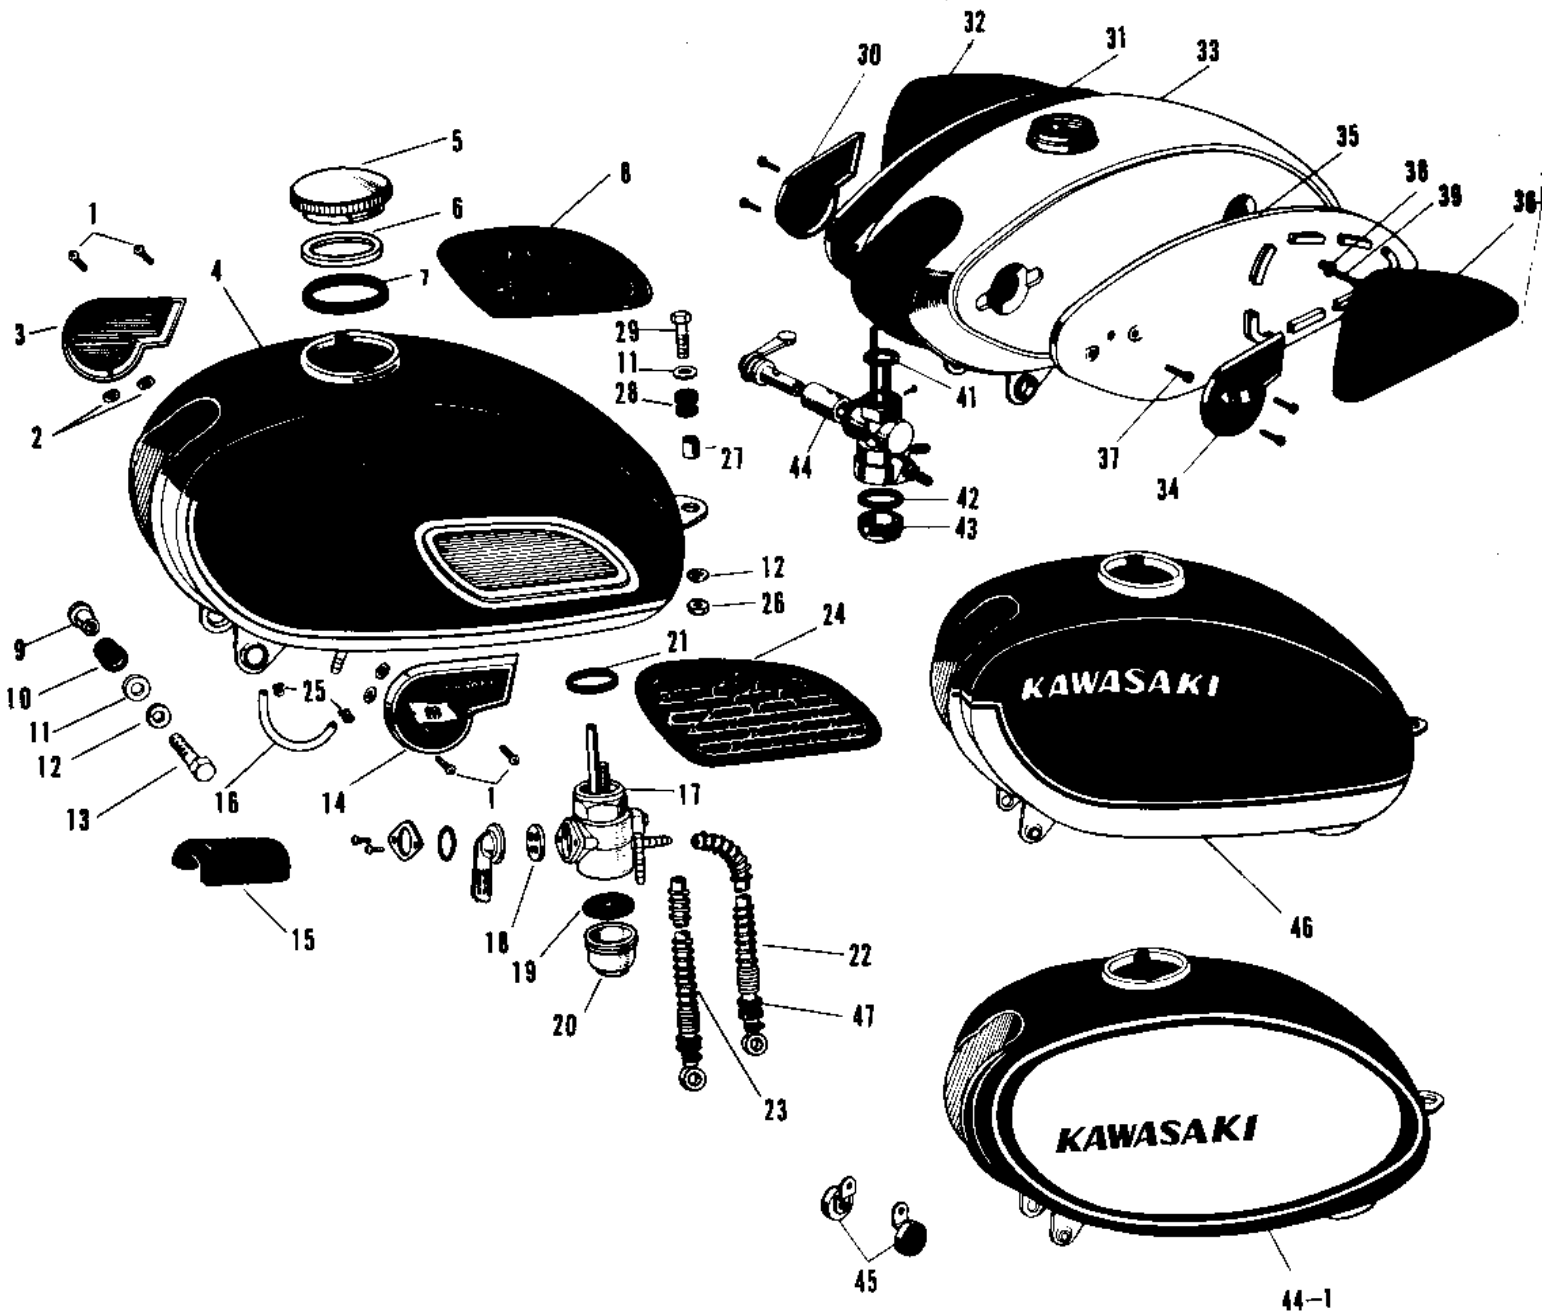

# 1968 A1SS PARTS DIAGRAM

## FUEL TANK (1)

# 1968 A1SS PARTS LIST

## FUEL TANK (1)

ITEM NAME	PART NUMBER	QUANTITY
SCREW PAN HEAD 4X8 (Ref # 1)	220E0408	4
SCREW PAN HEAD 4X8 (Ref # 1)	220E0408	4
SPACER FL TANK EMBLEM (Ref # 2)	56025-002	4
EMBLEM FUEL TANK R.H (Ref # 3)	56014-007	1
TANK FUEL C.RED (Ref # 4)	51001-015-24	1
FUEL TANK (Ref # 4)	51001-015-27	NA
CAP FUEL TANK (Ref # 5,6)	51049-008	1
GASKET-FUEL TANK CAP (Ref # 7)	51059-007	1
GRIP KNEE R.H (Ref # 8)	51062-008	1
COLLAR,FUEL TANK FITT (Ref # 9)	92027-1134	2
DAMPER RUBB TANK FRNT (Ref # 10)	92075-013	2
WASHER,8X26X2.3 (Ref # 11)	92022-1564	3
WASHER SPRING 8MM (Ref # 12)	461F0800	3
BOLT 8X38 (Ref # 13)	92001-1405	2
EMBLEM FUEL TANK L.H (Ref # 14)	56013-006	1
MAT FUEL TANK (Ref # 15)	51067-002	1
PIPE FUEL TANK CONECT (Ref # 16)	51047-002	1
COCK ASSY,FUEL (Ref # 17~21)	51023-043	1
GASKET FUEL COCK LEV (Ref # 18)	92065-019	1
GASKET FUEL COCK CUP (Ref # 19)	51037-007	1
CUP FUEL COCK (Ref # 20)	51036-003	1
GASKET FUEL COCK JONT (Ref # 21)	51032-001	1
PIPE-FUEL (Ref # 22)	51044-041	1
PIPE-FUEL (Ref # 23)	51044-040	1
GRIP KNEE L.H (Ref # 24)	51061-009	1
CLAMP FUEL PIPE (Ref # 25)	92037-010	2
NUT,8MM (Ref # 26)	311B0800	1
SPACER FUEL TANK REAR (Ref # 27)	92027-034	1
DAMPER RUBB TANK REAR (Ref # 28)	92075-030	1