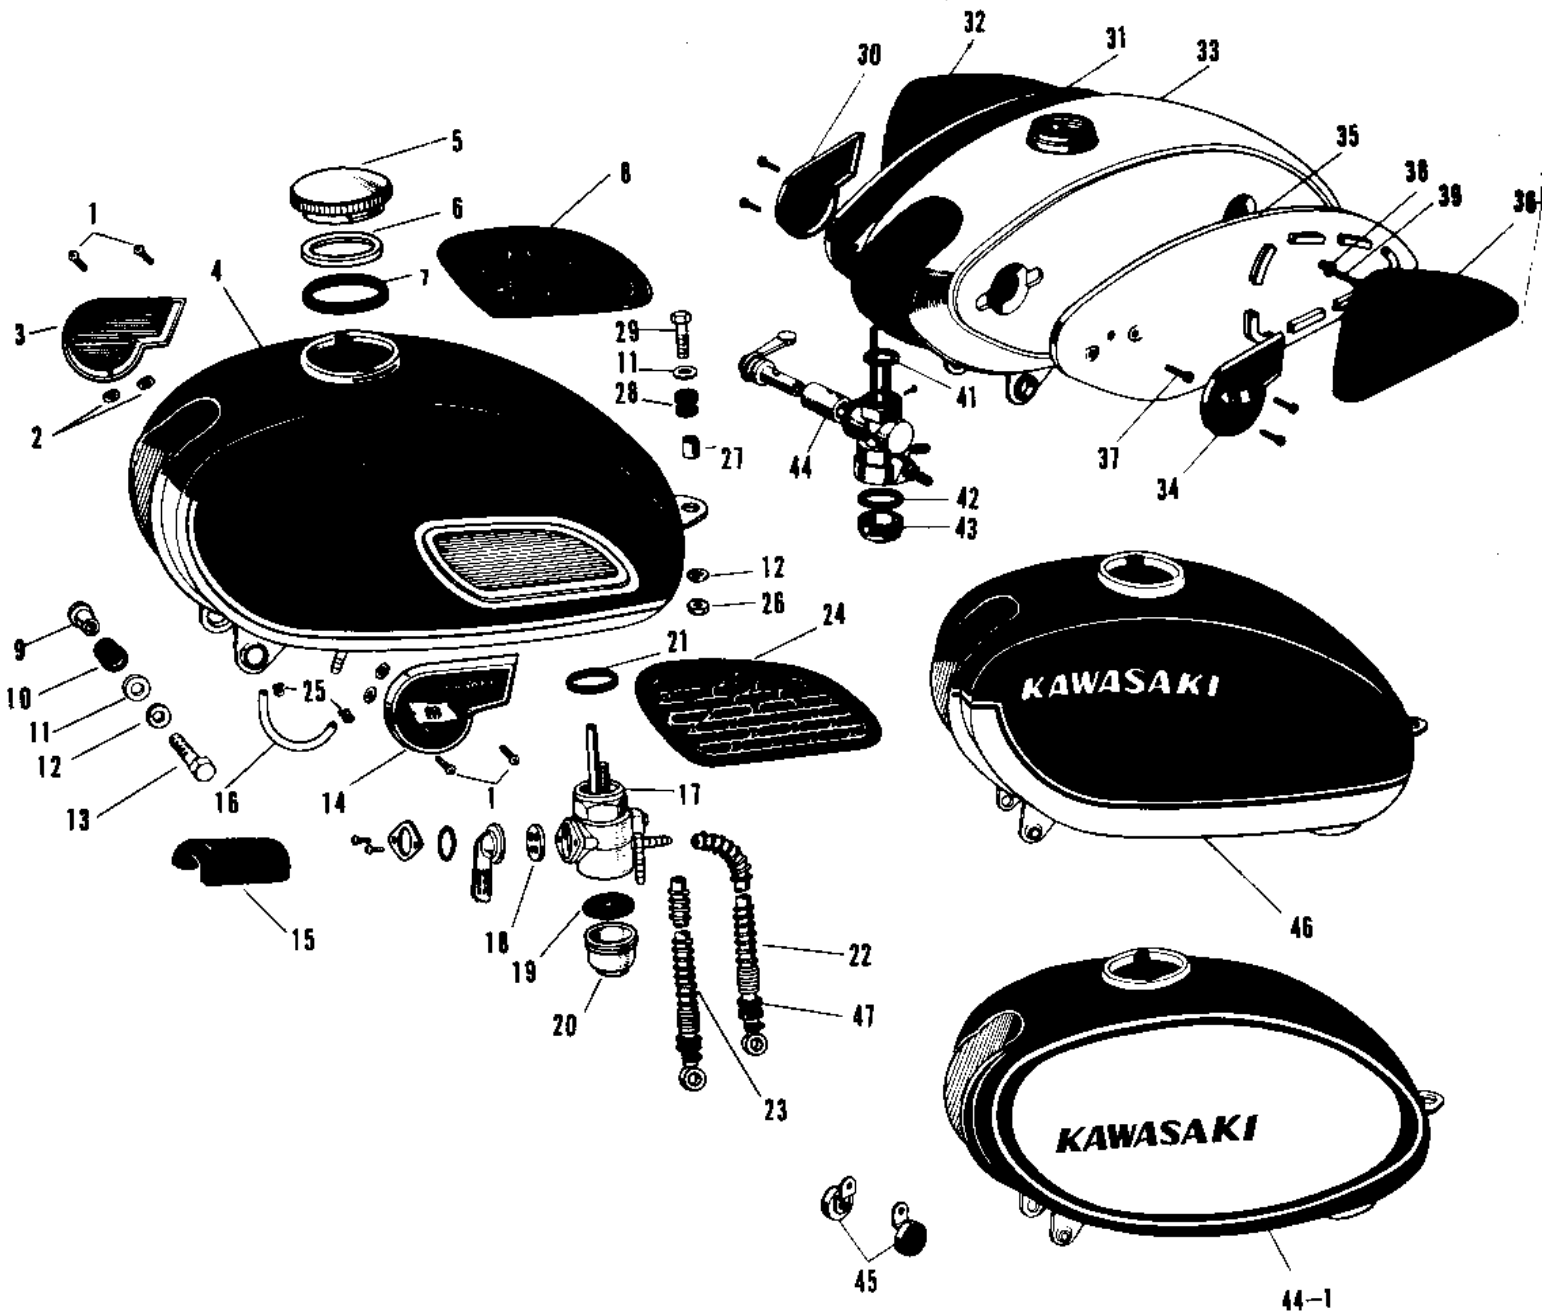

1969 Samurai PARTS DIAGRAM

FUEL TANK (1)

1969 Samurai PARTS LIST

FUEL TANK (1)

ITEM NAME	PART NUMBER	QUANTITY
SCREW PAN HEAD 4X8 (Ref # 1)	220E0408	4
SCREW PAN HEAD 4X8 (Ref # 1)	220E0408	4
SPACER FL TANK EMBLEM (Ref # 2)	56025-002	4
EMBLEM FUEL TANK R.H (Ref # 3)	56014-007	1
TANK FUEL C.RED (Ref # 4)	51001-015-24	1
FUEL TANK (Ref # 4)	51001-015-27	NA
CAP FUEL TANK (Ref # 5,6)	51049-008	1
GASKET-FUEL TANK CAP (Ref # 7)	51059-007	1
GRIP KNEE R.H (Ref # 8)	51062-008	1
COLLAR,FUEL TANK FITT (Ref # 9)	92027-1134	2
DAMPER RUBB TANK FRNT (Ref # 10)	92075-013	2
WASHER,8X26X2.3 (Ref # 11)	92022-1564	3
WASHER SPRING 8MM (Ref # 12)	461F0800	3
BOLT 8X38 (Ref # 13)	92001-1405	2
EMBLEM FUEL TANK L.H (Ref # 14)	56013-006	1
MAT FUEL TANK (Ref # 15)	51067-002	1
PIPE FUEL TANK CONECT (Ref # 16)	51047-002	1
COCK ASSY,FUEL (Ref # 17~21)	51023-043	1
GASKET FUEL COCK LEV (Ref # 18)	92065-019	1
GASKET FUEL COCK CUP (Ref # 19)	51037-007	1
CUP FUEL COCK (Ref # 20)	51036-003	1
GASKET FUEL COCK JONT (Ref # 21)	51032-001	1
PIPE-FUEL (Ref # 22)	51044-041	1
PIPE-FUEL (Ref # 23)	51044-040	1
GRIP KNEE L.H (Ref # 24)	51061-009	1
CLAMP FUEL PIPE (Ref # 25)	92037-010	2
NUT,8MM (Ref # 26)	311B0800	1
SPACER FUEL TANK REAR (Ref # 27)	92027-034	1
DAMPER RUBB TANK REAR (Ref # 28)	92075-030	1