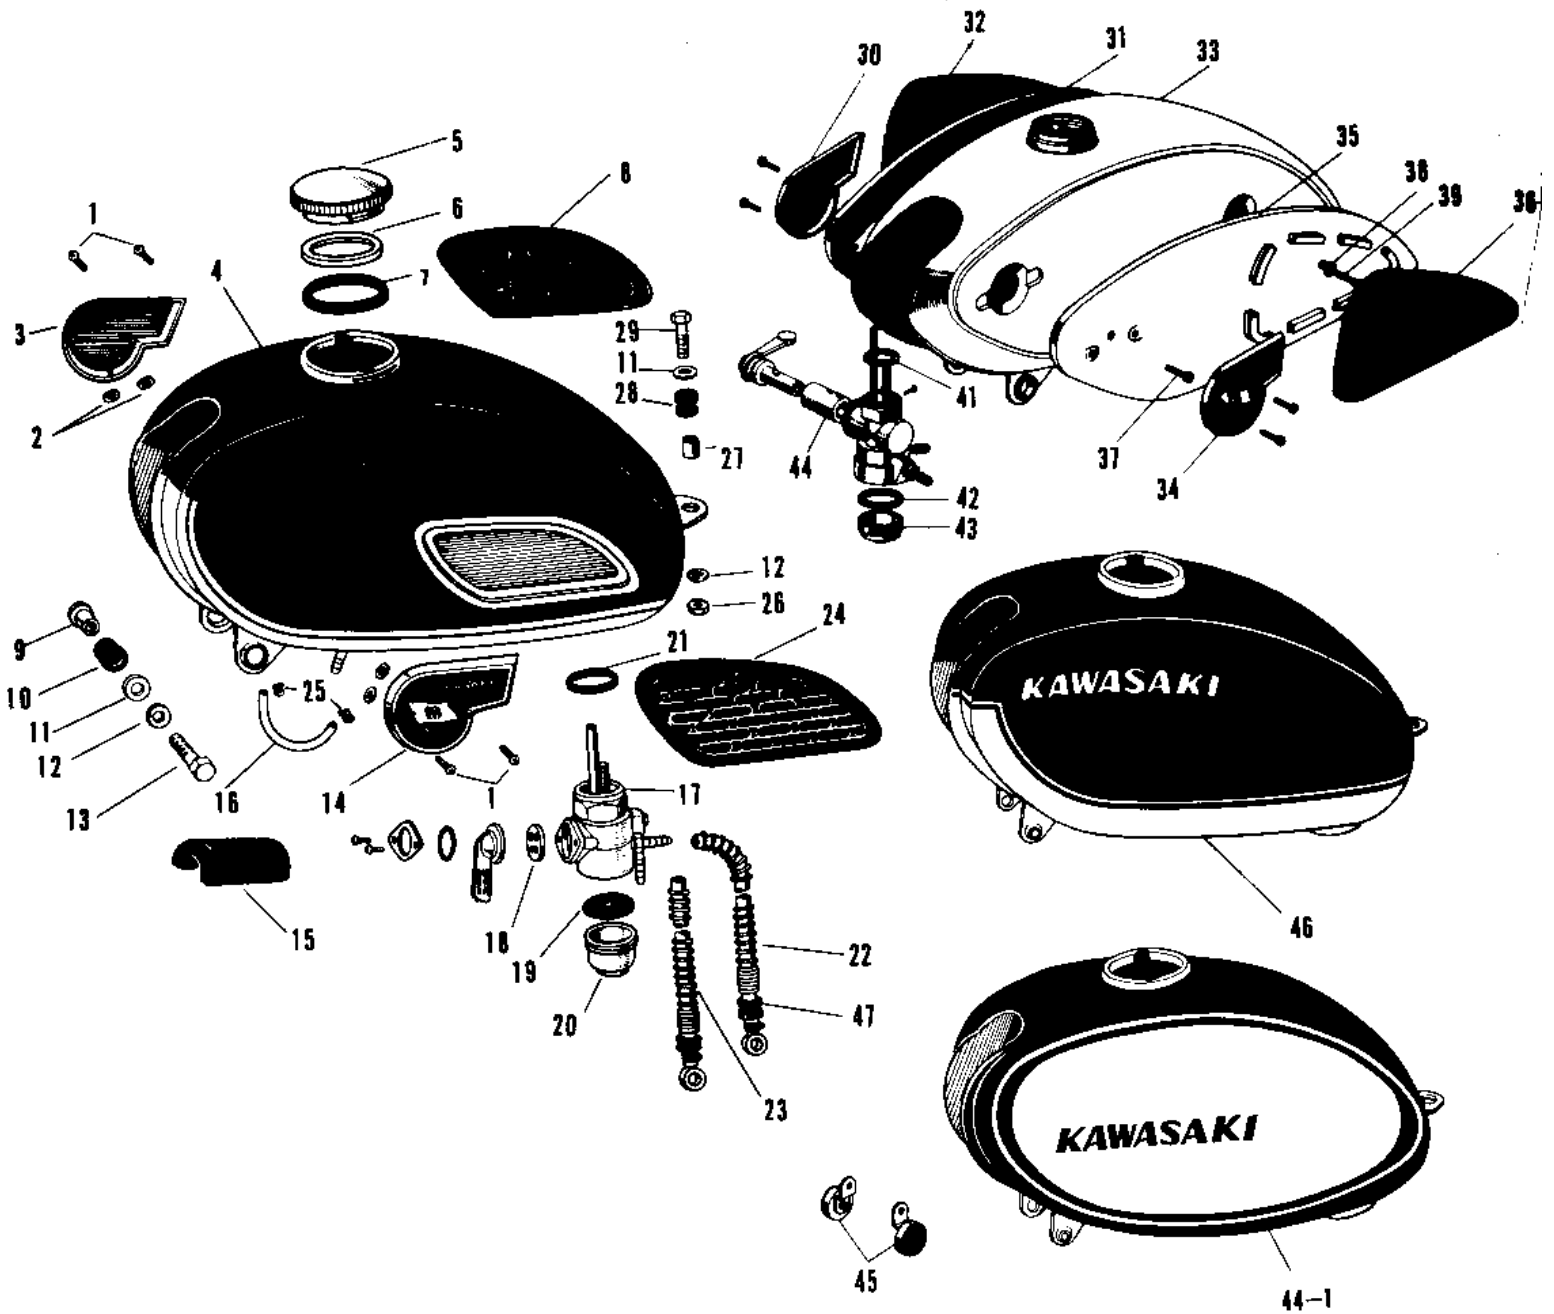

1966 Samurai PARTS DIAGRAM

FUEL TANK (1)

1966 Samurai PARTS LIST

FUEL TANK (1)

ITEM NAME	PART NUMBER	QUANTITY
SCREW PAN HEAD 4X8 (Ref # 1)	220E0408	2
SPACER FL TANK EMBLEM (Ref # 2)	56025-002	1
EMBLEM FUEL TANK R.H (Ref # 3)	56014-007	1
TANK FUEL C.RED (Ref # 4)	51001-015-24	1
FUEL TANK (Ref # 4)	51001-015-27	1
CAP FUEL TANK (Ref # 5,6)	51049-008	1
GASKET-FUEL TANK CAP (Ref # 7)	51059-007	1
GRIP KNEE R.H (Ref # 8)	51062-008	1
COLLAR,FUEL TANK FITT (Ref # 9)	92027-1134	1
DAMPER RUBB TANK FRNT (Ref # 10)	92075-013	1
WASHER,8X26X2.3 (Ref # 11)	92022-1564	1
WASHER SPRING 8MM (Ref # 12)	461F0800	1
BOLT 8X38 (Ref # 13)	92001-1405	1
EMBLEM FUEL TANK L.H (Ref # 14)	56013-006	1
MAT FUEL TANK (Ref # 15)	51067-002	1
PIPE FUEL TANK CONECT (Ref # 16)	51047-002	1
COCK ASSY,FUEL (Ref # 17~21)	51023-043	1
GASKET FUEL COCK LEV (Ref # 18)	92065-019	1
GASKET FUEL COCK CUP (Ref # 19)	51037-007	1
CUP FUEL COCK (Ref # 20)	51036-003	1
GASKET FUEL COCK JONT (Ref # 21)	51032-001	1
PIPE-FUEL (Ref # 22)	51044-041	1
PIPE-FUEL (Ref # 23)	51044-040	1
GRIP KNEE L.H (Ref # 24)	51061-009	1
CLAMP FUEL PIPE (Ref # 25)	92037-010	1
NUT,8MM (Ref # 26)	311B0800	1
SPACER FUEL TANK REAR (Ref # 27)	92027-034	1
DAMPER RUBB TANK REAR (Ref # 28)	92075-030	1
UNAVAILABLE IN PRICE BOOK (Ref # 29)	116B0836	1