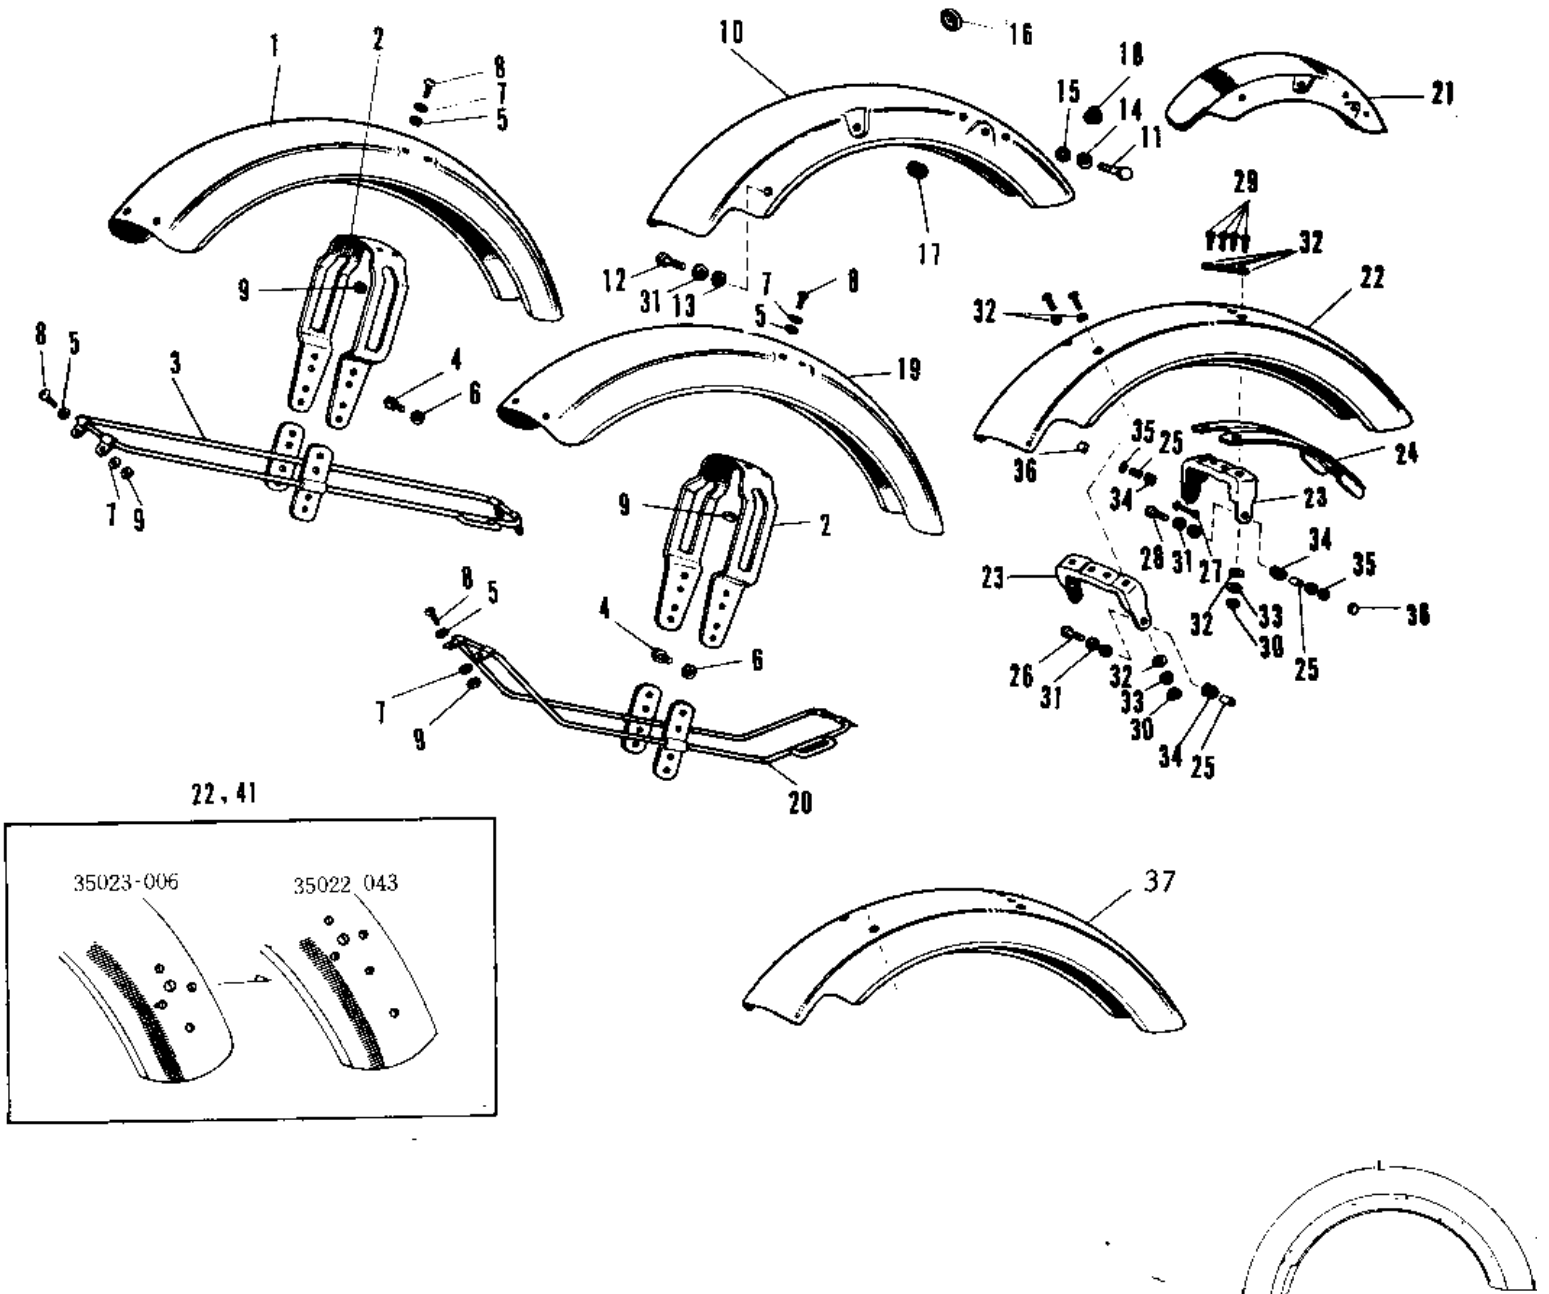

1969 A1SS PARTS DIAGRAM

FENDERS

1969 A1SS PARTS LIST

FENDERS

ITEM NAME	PART NUMBER	QUANTITY
FENDER-FR (Ref # 1)	35004-029	1
BRACE FRONT FENDER (Ref # 2)	35009-008	1
STAY FRONT FENDER (Ref # 3)	35011-012	1
BOLT SMALL (Ref # 4)	114G0812	4
WASHER PLAIN 6MM (Ref # 5)	411B0600	8
WASHER SPRING 8MM (Ref # 6)	461F0800	6
WASHER SPRING 6MM (Ref # 7)	461F0600	8
SCREW PAN HEAD 6X10 (Ref # 8)	220E0610	8
NUT 6MM (Ref # 9)	312B0600	8
BOLT REAR FENDER FIT (Ref # 11)	92007-008	(2
BOLT-SMALL-UPSET,8X18 (Ref # 12)	115G0818	(2
BOLT-SMALL-UPSET,8X14 (Ref # 12)	115B0814	2
WASHER PLAIN 8MM (Ref # 13)	410B0800	2
WASHER SPRING 10MM (Ref # 14)	461F1000	2
GROMMET HARNESS 10MM (Ref # 16)	92071-019	2
PLUG RUBBER (Ref # 17)	92074-005	1
PLUG REAR FENDER RUBB (Ref # 18)	92074-006	2
FENDER-FR (Ref # 19)	35004-025	1
STAY FRONT FENDER (Ref # 20)	35011-010	1
FENDER-REAR (Ref # 21)	35022-024	1
FENDER-RR (Ref # 22)	35023-006	1
BRACKET REAR FENDER (Ref # 23)	35025-011	2
GUSSET REAR FENDER (Ref # 24)	35034-008	1
COLLAR (Ref # 25)	92027-080	4
BOLT HEX HEAD 8X25 (Ref # 26)	116B0825	2
BOLT HEX HEAD 8X28 (Ref # 27)	116B0828	1
BOLT HEX HEAD 8X32 (Ref # 28)	116B0832	1
BOLT-UPSET,6X12 (Ref # 29)	112G0612	6
NUT 6MM (Ref # 30)	311B0600	6

1969 A1SS PARTS LIST

FENDERS

ITEM NAME	PART NUMBER	QUANTITY
WASHER SPRING 8MM (Ref # 31)	461F0800	4
WASHER PLAIN 6MM (Ref # 32)	410B0600	12
WASHER SPRING 6MM (Ref # 33)	461F0600	6
DAMPER RUBB TANK FRNT (Ref # 34)	92075-019	4
WASHER,8X26X2.3 (Ref # 35)	92022-1564	4
NUT FUEL TANK FRONT (Ref # 36)	92020-007	2