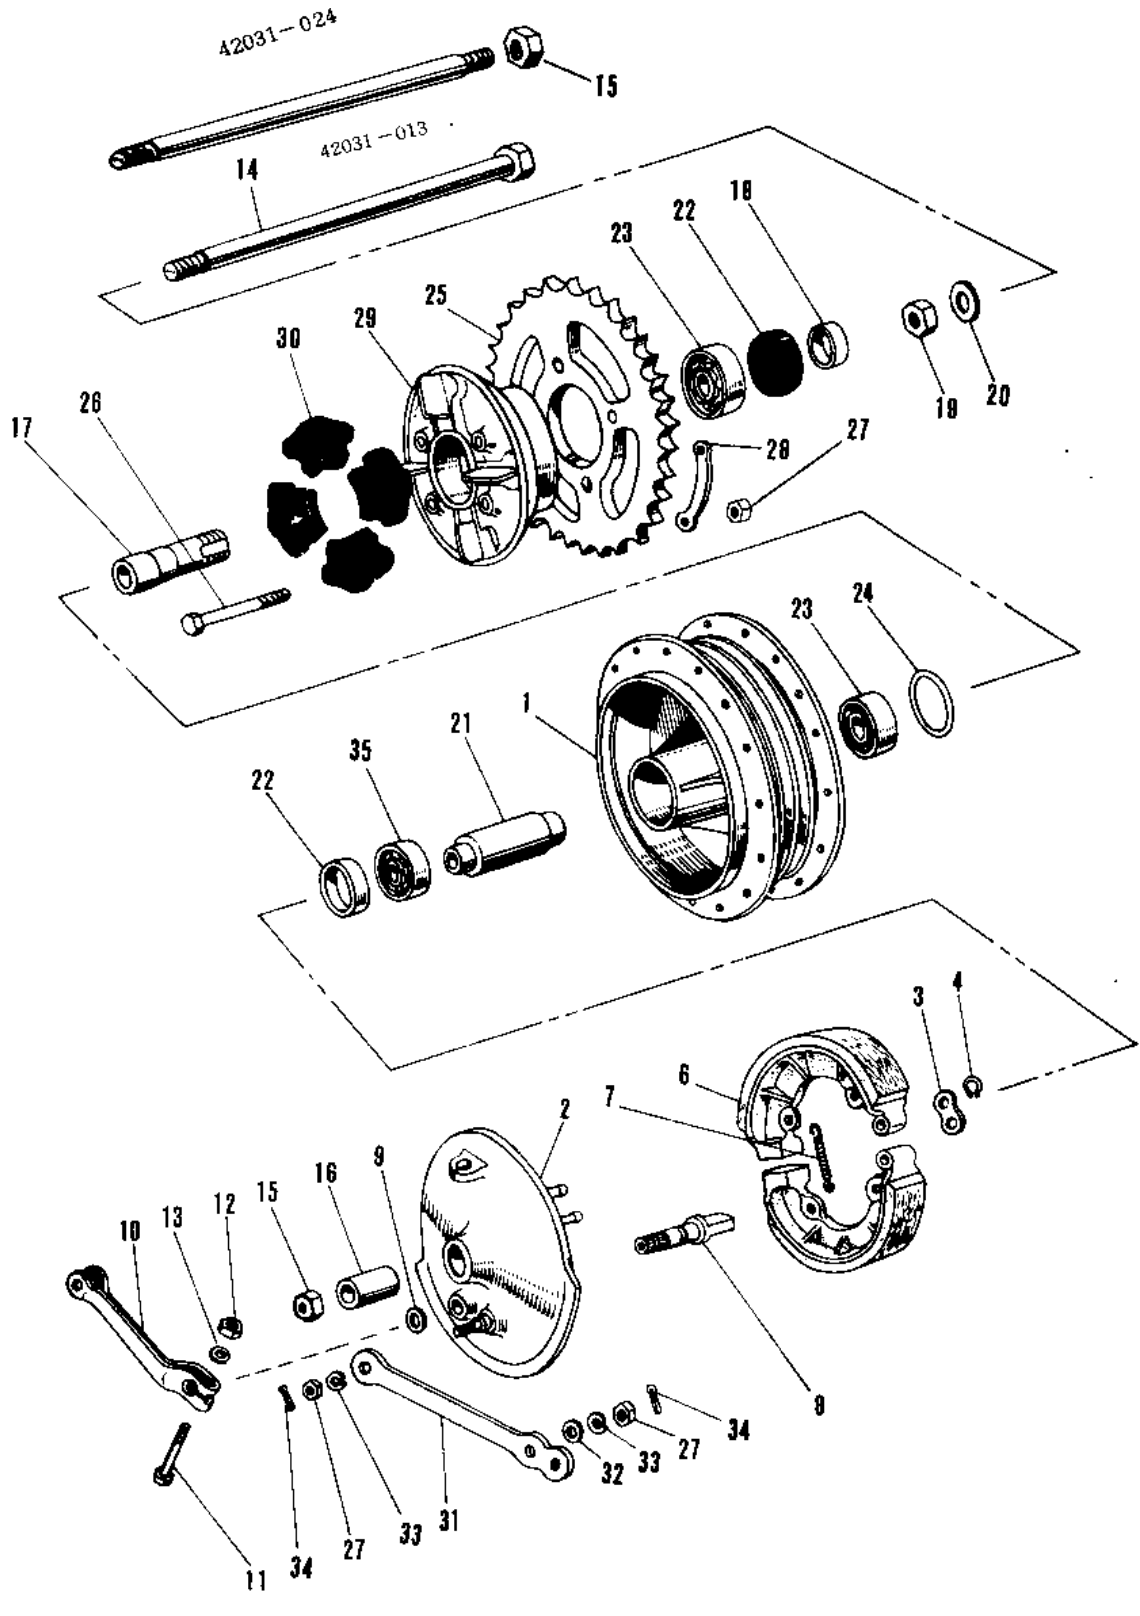

1969 Avenger SS PARTS DIAGRAM

REAR HUB/BRAKE

1969 Avenger SS PARTS LIST

REAR HUB/BRAKE

ITEM NAME	PART NUMBER	QUANTITY
DRUM ASSY REAR BRAKE (Ref # 1,21,2)	42005-009	1
PANEL-ASY,RR BRK,BUFF (Ref # 2~13)	42006-007-80	1
WASHER,BRAKE SHOE (Ref # 3)	41045-007	1
CIRCLIP 14MM (Ref # 4)	480J1400	2
SHOE REAR BRAKE (Ref # 6)	42019-003	2
SPRING BRAKE SHOE (Ref # 7)	41049-003	1
CAM SHAFT,REAR BRAKE (Ref # 8)	42026-015	1
DUST SHIELD BRAKE CAM (Ref # 9)	41051-001	1
LEVER,REAR BRAKE CAM (Ref # 10)	42029-037	1
BOLT-UPSET,6X40 (Ref # 11)	112G0640	1
NUT 6MM (Ref # 12)	311B0600	1
WASHER PLAIN 6MM (Ref # 13)	411B0600	1
AXLE REAR (Ref # 14)	42031-013	(1
AXLE-REAR (Ref # 14)	42031-033	1
UNAVAILABLE IN PRICE BOOK (Ref # 15)	313Z1600	2
COLLAR REAR HUB R.H (Ref # 16)	42032-008	1
SLEEVE REAR AXLE (Ref # 17)	42036-006	1
COLLER RR AXLE SLEEVE (Ref # 18)	42037-006	1
NUT SLEEVE (Ref # 19)	42045-006	1
WASHER SLEEVE (Ref # 20)	42046-009	1
SPACER RR HUB BEARING (Ref # 21)	42010-008	1
OIL SEAL WTC35527 (Ref # 22)	92052-006	1
BEARING BALL #6205 (Ref # 23)	601B6205	2
"0" RING,60MM (Ref # 24)	671B2560	1
REAR SPROCKET 39T (Ref # 25)	42041-029	1
BOLT-REAR SPROCKET (Ref # 26)	92003-087	4
NUT,10MM (Ref # 27)	314B1000	6
WASHER SPROCKET LOCK (Ref # 28)	92088-005	2
COUPLING ASSY,RR HUB (Ref # 17~19,)	42008-012	1

1969 Avenger SS PARTS LIST

REAR HUB/BRAKE

ITEM NAME	PART NUMBER	QUANTITY
DAMPER REAR HUB SHOCK (Ref # 30)	42014-008	4
TORQUE LINK REAR BRK (Ref # 31)	43007-010	1
WASHER PLAIN 10MM (Ref # 32)	411B1000	1
WASHER SPRING 10MM (Ref # 33)	461F1000	2
PIN COTTER 2.0X20 (Ref # 34)	550D2020	2
BEARING BALL #6205Z (Ref # 35)	601B6205Z	1