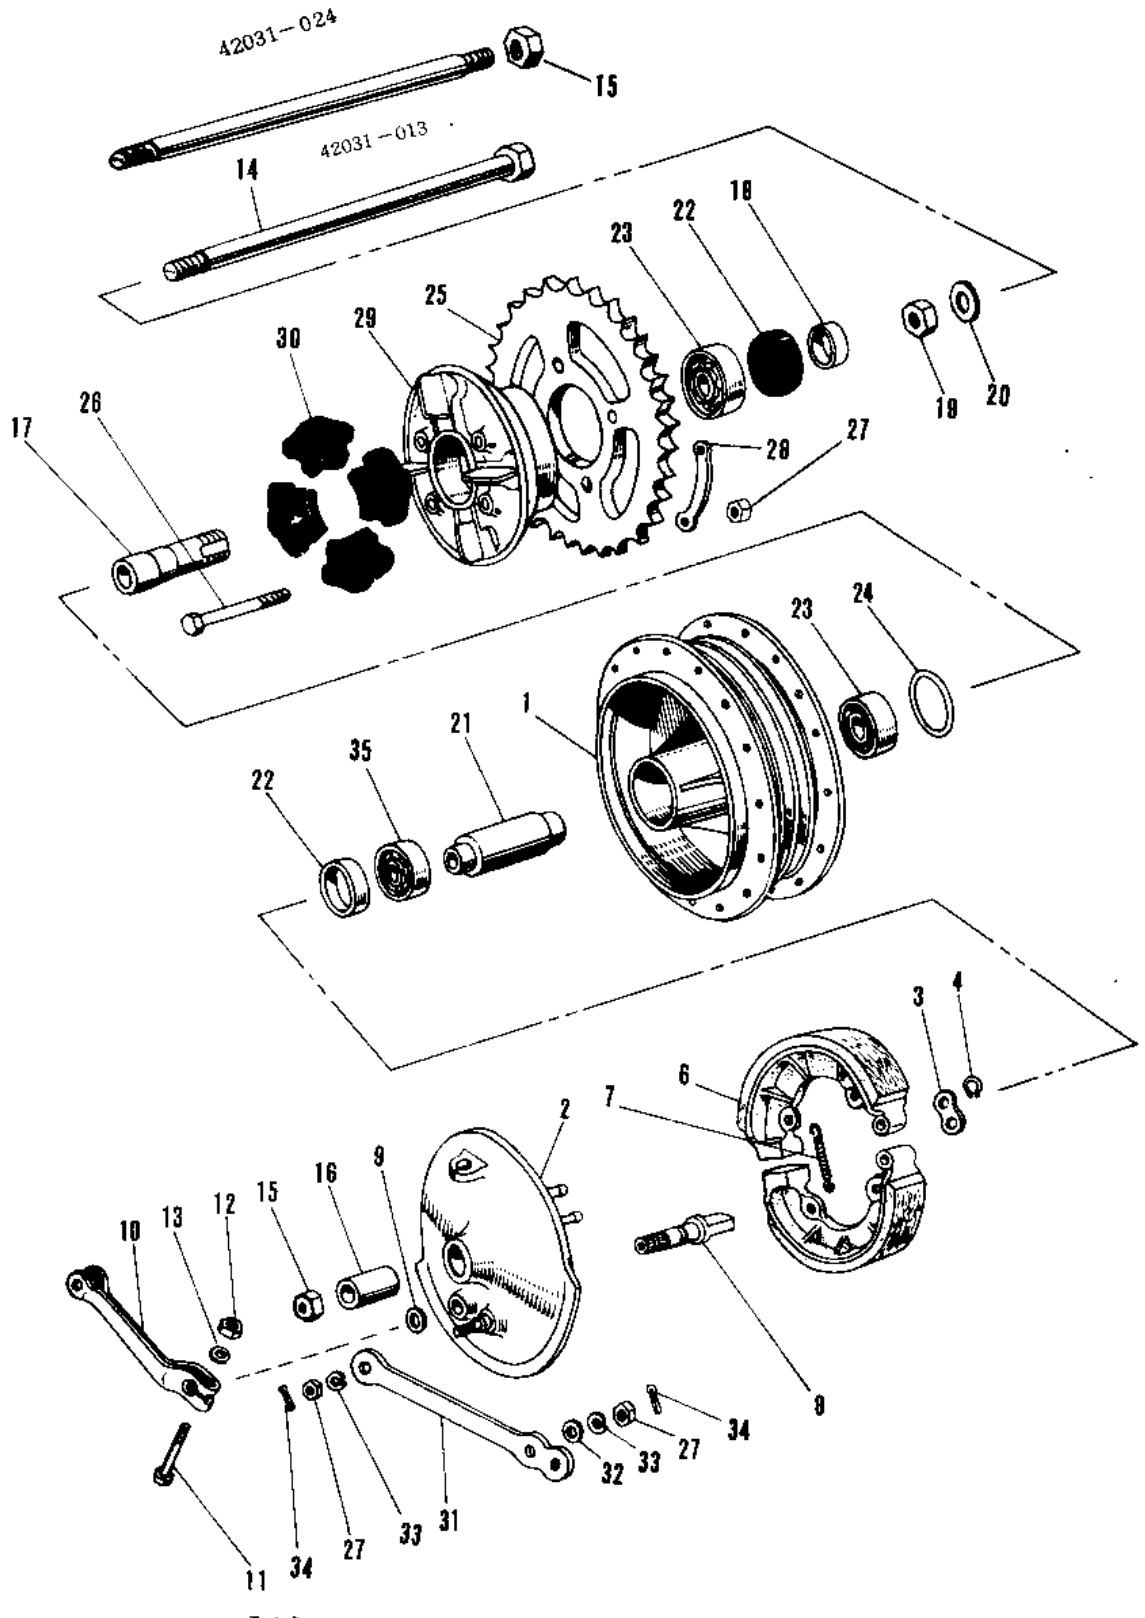

1969 Avenger SS PARTS DIAGRAM

REAR HUB/BRAKE

1969 Avenger SS PARTS LIST

REAR HUB/BRAKE

ITEM NAME	PART NUMBER	QUANTITY
DRUM ASSY REAR BRAKE (Ref # 1,21,2)	42005-009	1
PANEL-ASY,RR BRK,BUFF (Ref # 2~13)	42006-007-80	1
WASHER,BRAKE SHOE (Ref # 3)	41045-007	1
CIRCLIP 14MM (Ref # 4)	480J1400	2
SHOE REAR BRAKE (Ref # 6)	42019-003	2
SPRING BRAKE SHOE (Ref # 7)	41049-003	1
CAM SHAFT,REAR BRAKE (Ref # 8)	42026-015	1
DUST SHIELD BRAKE CAM (Ref # 9)	41051-001	1
LEVER,REAR BRAKE CAM (Ref # 10)	42029-037	1
BOLT-UPSET,6X40 (Ref # 11)	112G0640	1
NUT 6MM (Ref # 12)	311B0600	1
WASHER PLAIN 6MM (Ref # 13)	411B0600	1
AXLE REAR (Ref # 14)	42031-013	(1
AXLE-REAR (Ref # 14)	42031-033	1
UNAVAILABLE IN PRICE BOOK (Ref # 15)	313Z1600	2
COLLAR REAR HUB R.H (Ref # 16)	42032-008	1
SLEEVE REAR AXLE (Ref # 17)	42036-006	1
COLLER RR AXLE SLEEVE (Ref # 18)	42037-006	1
NUT SLEEVE (Ref # 19)	42045-006	1
WASHER SLEEVE (Ref # 20)	42046-009	1
SPACER RR HUB BEARING (Ref # 21)	42010-008	1
OIL SEAL WTC35527 (Ref # 22)	92052-006	1
BEARING BALL #6205 (Ref # 23)	601B6205	2
"0" RING,60MM (Ref # 24)	671B2560	1
REAR SPROCKET 39T (Ref # 25)	42041-029	1
BOLT-REAR SPROCKET (Ref # 26)	92003-087	4
NUT,10MM (Ref # 27)	314B1000	6
WASHER SPROCKET LOCK (Ref # 28)	92088-005	2
COUPLING ASSY,RR HUB (Ref # 17~19,)	42008-012	1

1969 Avenger SS PARTS LIST

REAR HUB/BRAKE

ITEM NAME	PART NUMBER	QUANTITY
DAMPER REAR HUB SHOCK (Ref # 30)	42014-008	4
TORQUE LINK REAR BRK (Ref # 31)	43007-010	1
WASHER PLAIN 10MM (Ref # 32)	411B1000	1
WASHER SPRING 10MM (Ref # 33)	461F1000	2
PIN COTTER 2.0X20 (Ref # 34)	550D2020	2
BEARING BALL #6205Z (Ref # 35)	601B6205Z	1