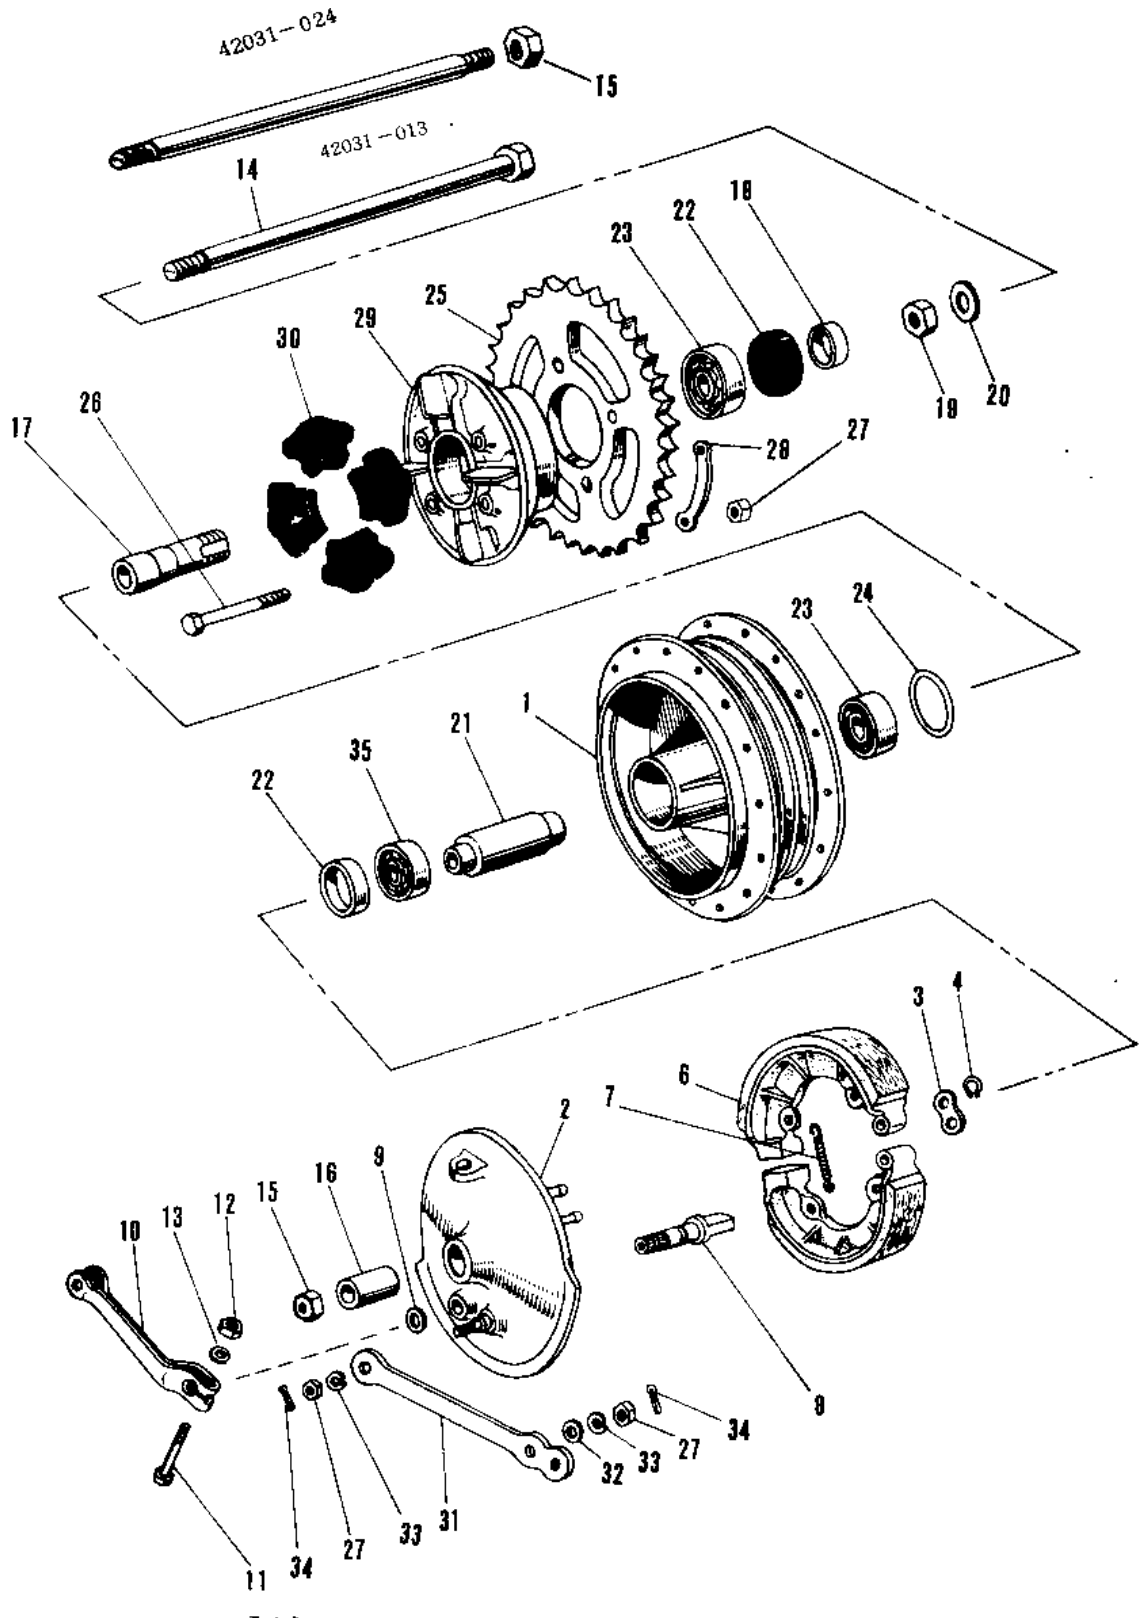

## 1970 Avenger PARTS DIAGRAM

REAR HUB/BRAKE

## 1970 Avenger PARTS LIST

REAR HUB/BRAKE

ITEM NAME	PART NUMBER	QUANTITY
DRUM ASSY REAR BRAKE (Ref # 1,21,2)	42005-009	1
PANEL-ASY,RR BRK,BUFF (Ref # 2~13)	42006-007-80	1
WASHER,BRAKE SHOE (Ref # 3)	41045-007	1
CIRCLIP 14MM (Ref # 4)	480J1400	1
SHOE REAR BRAKE (Ref # 6)	42019-003	1
SPRING BRAKE SHOE (Ref # 7)	41049-003	1
CAM SHAFT,REAR BRAKE (Ref # 8)	42026-015	1
DUST SHIELD BRAKE CAM (Ref # 9)	41051-001	1
LEVER,REAR BRAKE CAM (Ref # 10)	42029-037	1
BOLT-UPSET,6X40 (Ref # 11)	112G0640	1
NUT 6MM (Ref # 12)	311B0600	1
WASHER PLAIN 6MM (Ref # 13)	411B0600	1
AXLE REAR (Ref # 14)	42031-013	1
AXLE-REAR (Ref # 14)	42031-033	1
UNAVAILABLE IN PRICE BOOK (Ref # 15)	313Z1600	1
COLLAR REAR HUB R.H (Ref # 16)	42032-008	1
SLEEVE REAR AXLE (Ref # 17)	42036-006	1
COLLER RR AXLE SLEEVE (Ref # 18)	42037-006	1
NUT SLEEVE (Ref # 19)	42045-006	1
WASHER SLEEVE (Ref # 20)	42046-009	1
SPACER RR HUB BEARING (Ref # 21)	42010-008	1
OIL SEAL WTC35527 (Ref # 22)	92052-006	1
BEARING BALL #6205 (Ref # 23)	601B6205	1
"O" RING,60MM (Ref # 24)	671B2560	1
REAR SPROCKET 37T (Ref # 25)	42041-028	1
BOLT-REAR SPROCKET (Ref # 26)	92003-087	1
NUT,10MM (Ref # 27)	314B1000	1
WASHER SPROCKET LOCK (Ref # 28)	92088-005	1
COUPLING ASSY,RR HUB (Ref # 17~19,)	42008-012	1

## 1970 Avenger PARTS LIST

REAR HUB/BRAKE

ITEM NAME	PART NUMBER	QUANTITY
DAMPER REAR HUB SHOCK (Ref # 30)	42014-008	1
TORQUE LINK REAR BRK (Ref # 31)	43007-010	1
WASHER PLAIN 10MM (Ref # 32)	411B1000	1
WASHER SPRING 10MM (Ref # 33)	461F1000	1
PIN COTTER 2.0X20 (Ref # 34)	550D2020	1
BEARING BALL #6205Z (Ref # 35)	601B6205Z	1