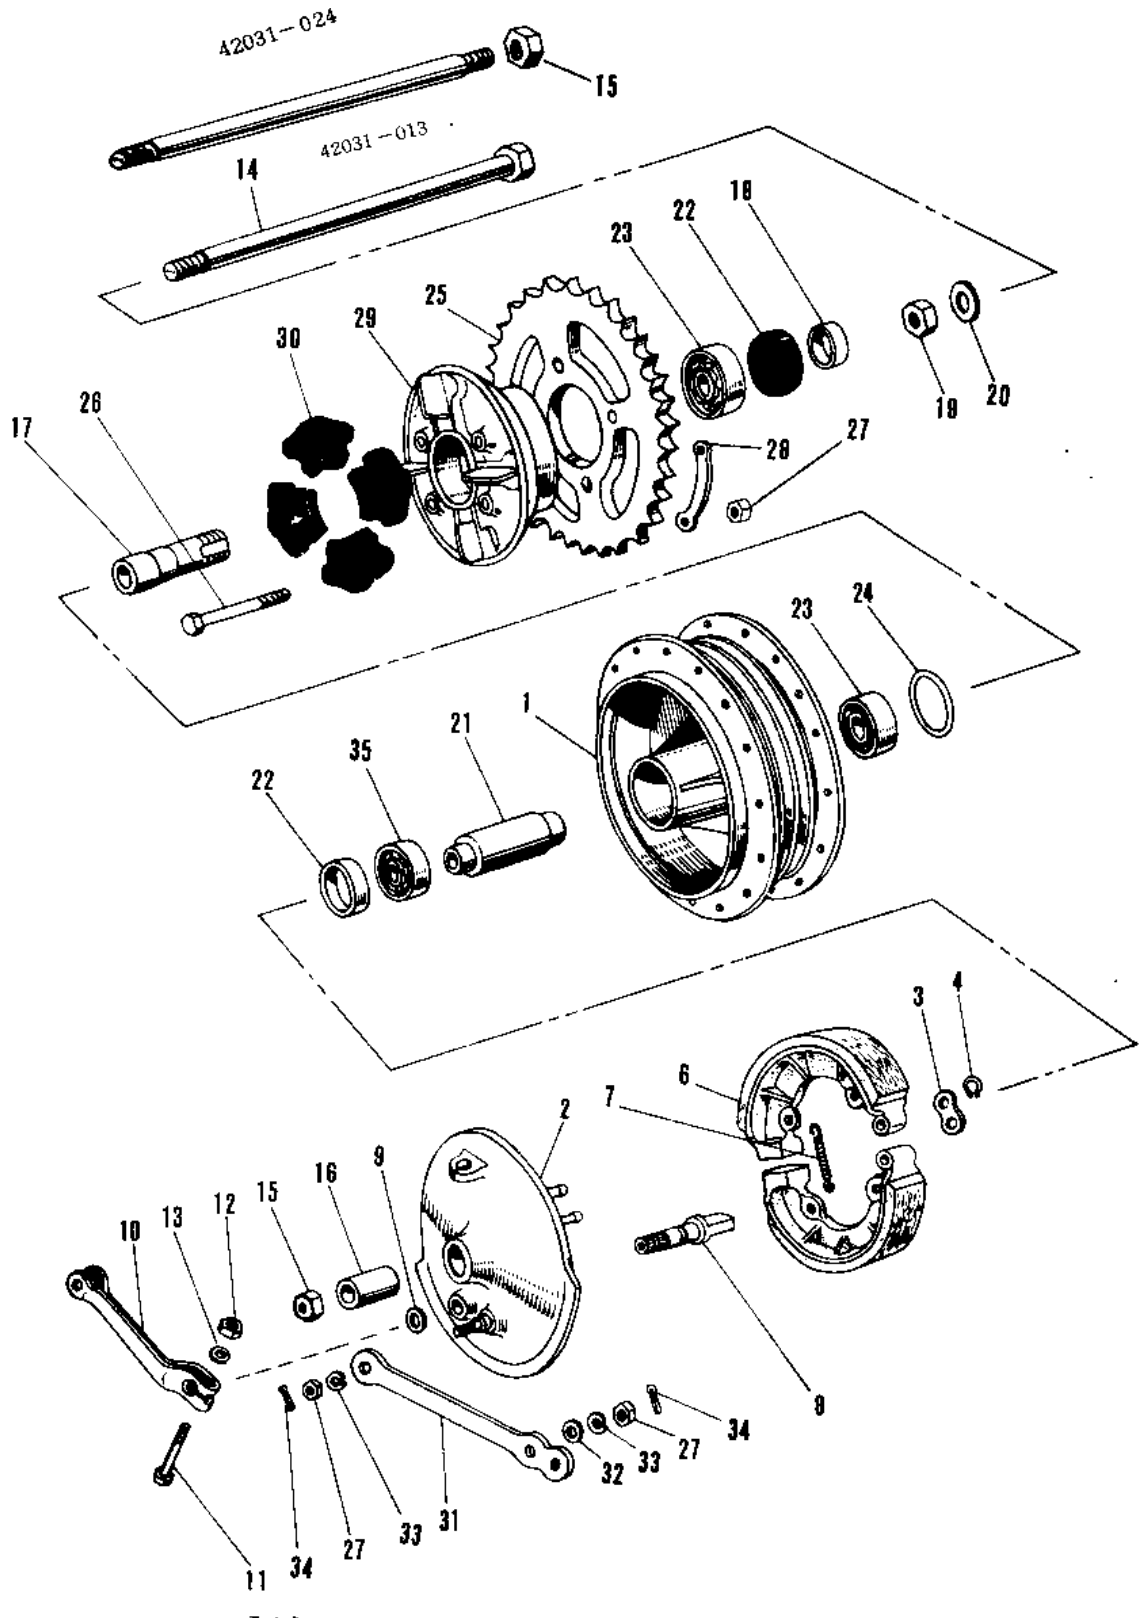

## 1967 Avenger PARTS DIAGRAM

REAR HUB/BRAKE

## 1967 Avenger PARTS LIST

### REAR HUB/BRAKE

ITEM NAME	PART NUMBER	QUANTITY
DRUM ASSY REAR BRAKE (Ref # 1,21,2)	42005-009	1
PANEL-ASY,RR BRK,BUFF (Ref # 2~13)	42006-007-80	1
WASHER,BRAKE SHOE (Ref # 3)	41045-007	1
CIRCLIP 14MM (Ref # 4)	480J1400	1
SHOE REAR BRAKE (Ref # 6)	42019-003	1
SPRING BRAKE SHOE (Ref # 7)	41049-003	1
CAM SHAFT,REAR BRAKE (Ref # 8)	42026-015	1
DUST SHIELD BRAKE CAM (Ref # 9)	41051-001	1
LEVER,REAR BRAKE CAM (Ref # 10)	42029-037	1
BOLT-UPSET,6X40 (Ref # 11)	112G0640	1
NUT 6MM (Ref # 12)	311B0600	1
WASHER PLAIN 6MM (Ref # 13)	411B0600	1
AXLE REAR (Ref # 14)	42031-013	1
AXLE-REAR (Ref # 14)	42031-033	1
UNAVAILABLE IN PRICE BOOK (Ref # 15)	313Z1600	1
COLLAR REAR HUB R.H (Ref # 16)	42032-008	1
SLEEVE REAR AXLE (Ref # 17)	42036-006	1
COLLER RR AXLE SLEEVE (Ref # 18)	42037-006	1
NUT SLEEVE (Ref # 19)	42045-006	1
WASHER SLEEVE (Ref # 20)	42046-009	1
SPACER RR HUB BEARING (Ref # 21)	42010-008	1
OIL SEAL WTC35527 (Ref # 22)	92052-006	1
BEARING BALL #6205 (Ref # 23)	601B6205	1
"O" RING,60MM (Ref # 24)	671B2560	1
REAR SPROCKET 37T (Ref # 25)	42041-028	1
BOLT-REAR SPROCKET (Ref # 26)	92003-087	1
NUT,10MM (Ref # 27)	314B1000	1
WASHER SPROCKET LOCK (Ref # 28)	92088-005	1
COUPLING ASSY,RR HUB (Ref # 17~19,)	42008-012	1

## 1967 Avenger PARTS LIST

REAR HUB/BRAKE

ITEM NAME	PART NUMBER	QUANTITY
DAMPER REAR HUB SHOCK (Ref # 30)	42014-008	1
TORQUE LINK REAR BRK (Ref # 31)	43007-010	1
WASHER PLAIN 10MM (Ref # 32)	411B1000	1
WASHER SPRING 10MM (Ref # 33)	461F1000	1
PIN COTTER 2.0X20 (Ref # 34)	550D2020	1
BEARING BALL #6205Z (Ref # 35)	601B6205Z	1