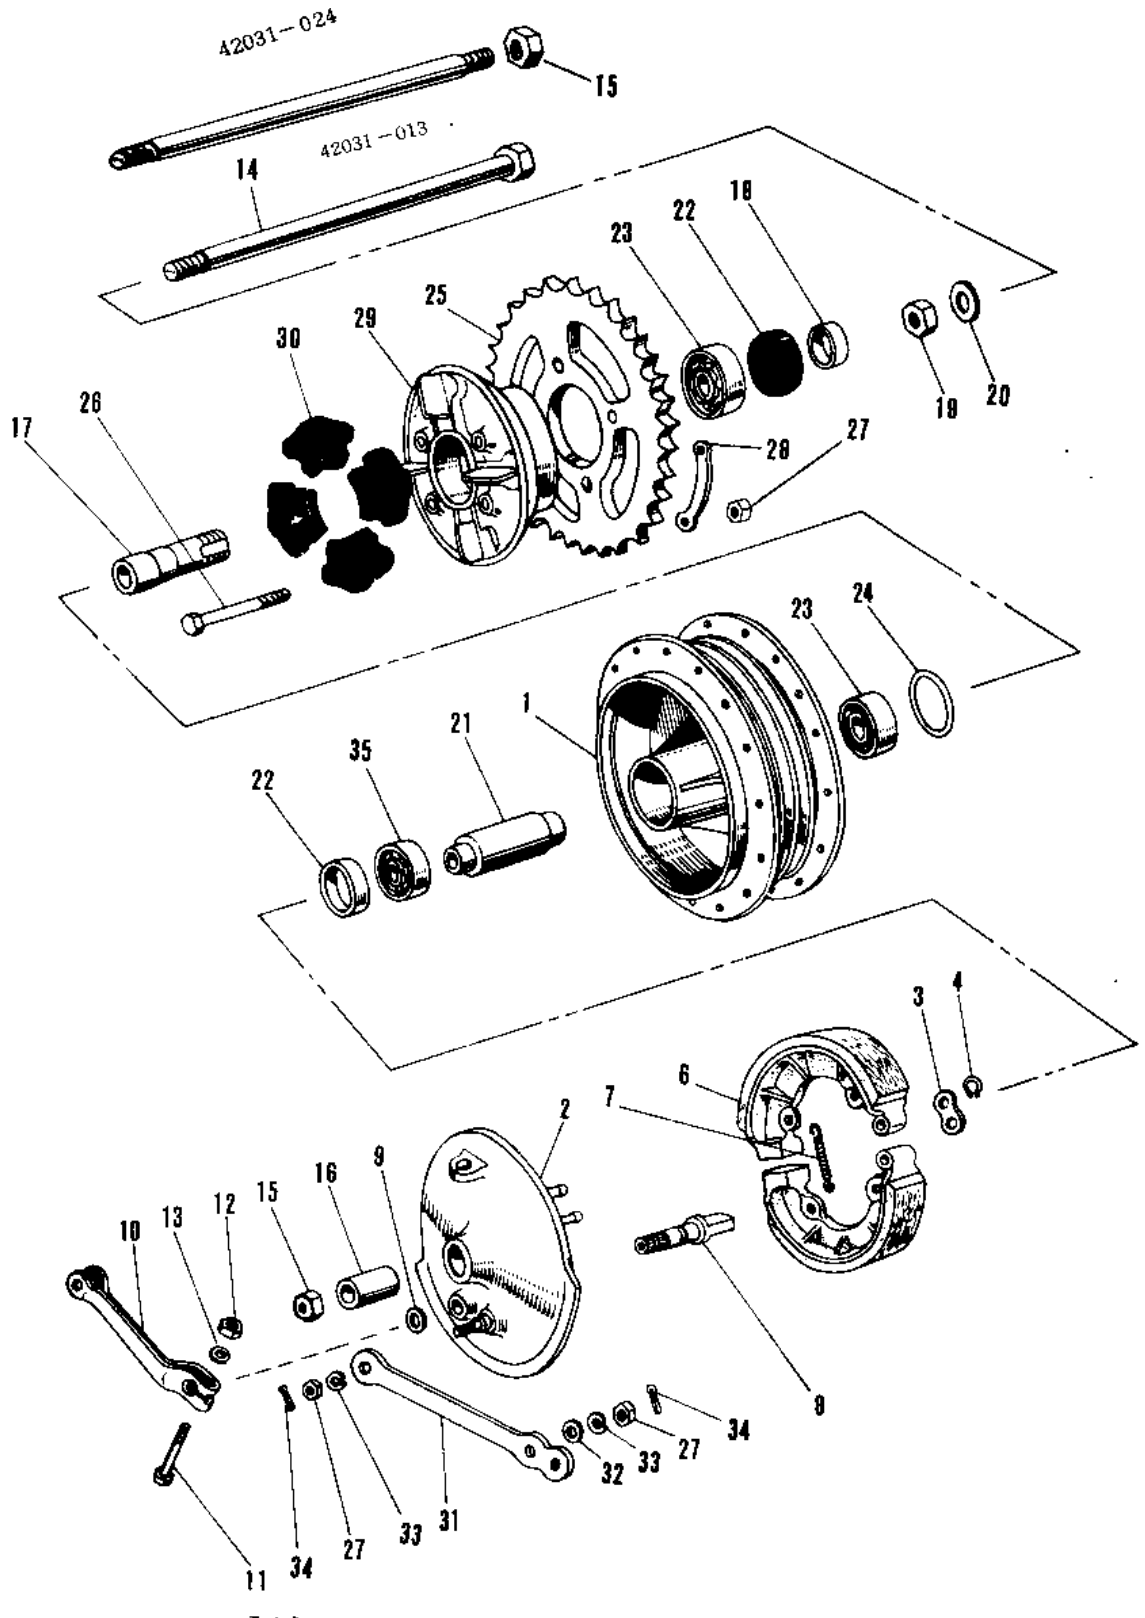

1969 Avenger PARTS DIAGRAM

REAR HUB/BRAKE

1969 Avenger PARTS LIST

REAR HUB/BRAKE

ITEM NAME	PART NUMBER	QUANTITY
DRUM ASSY REAR BRAKE (Ref # 1,21,2)	42005-009	1
PANEL-ASY,RR BRK,BUFF (Ref # 2~13)	42006-007-80	1
WASHER,BRAKE SHOE (Ref # 3)	41045-007	1
CIRCLIP 14MM (Ref # 4)	480J1400	1
SHOE REAR BRAKE (Ref # 6)	42019-003	1
SPRING BRAKE SHOE (Ref # 7)	41049-003	1
CAM SHAFT,REAR BRAKE (Ref # 8)	42026-015	1
DUST SHIELD BRAKE CAM (Ref # 9)	41051-001	1
LEVER,REAR BRAKE CAM (Ref # 10)	42029-037	1
BOLT-UPSET,6X40 (Ref # 11)	112G0640	1
NUT 6MM (Ref # 12)	311B0600	1
WASHER PLAIN 6MM (Ref # 13)	411B0600	1
AXLE REAR (Ref # 14)	42031-013	1
AXLE-REAR (Ref # 14)	42031-033	1
UNAVAILABLE IN PRICE BOOK (Ref # 15)	313Z1600	1
COLLAR REAR HUB R.H (Ref # 16)	42032-008	1
SLEEVE REAR AXLE (Ref # 17)	42036-006	1
COLLER RR AXLE SLEEVE (Ref # 18)	42037-006	1
NUT SLEEVE (Ref # 19)	42045-006	1
WASHER SLEEVE (Ref # 20)	42046-009	1
SPACER RR HUB BEARING (Ref # 21)	42010-008	1
OIL SEAL WTC35527 (Ref # 22)	92052-006	1
BEARING BALL #6205 (Ref # 23)	601B6205	1
"O" RING,60MM (Ref # 24)	671B2560	1
REAR SPROCKET 37T (Ref # 25)	42041-028	1
BOLT-REAR SPROCKET (Ref # 26)	92003-087	1
NUT,10MM (Ref # 27)	314B1000	1
WASHER SPROCKET LOCK (Ref # 28)	92088-005	1
COUPLING ASSY,RR HUB (Ref # 17~19,)	42008-012	1

1969 Avenger PARTS LIST

REAR HUB/BRAKE

ITEM NAME	PART NUMBER	QUANTITY
DAMPER REAR HUB SHOCK (Ref # 30)	42014-008	1
TORQUE LINK REAR BRK (Ref # 31)	43007-010	1
WASHER PLAIN 10MM (Ref # 32)	411B1000	1
WASHER SPRING 10MM (Ref # 33)	461F1000	1
PIN COTTER 2.0X20 (Ref # 34)	550D2020	1
BEARING BALL #6205Z (Ref # 35)	601B6205Z	1