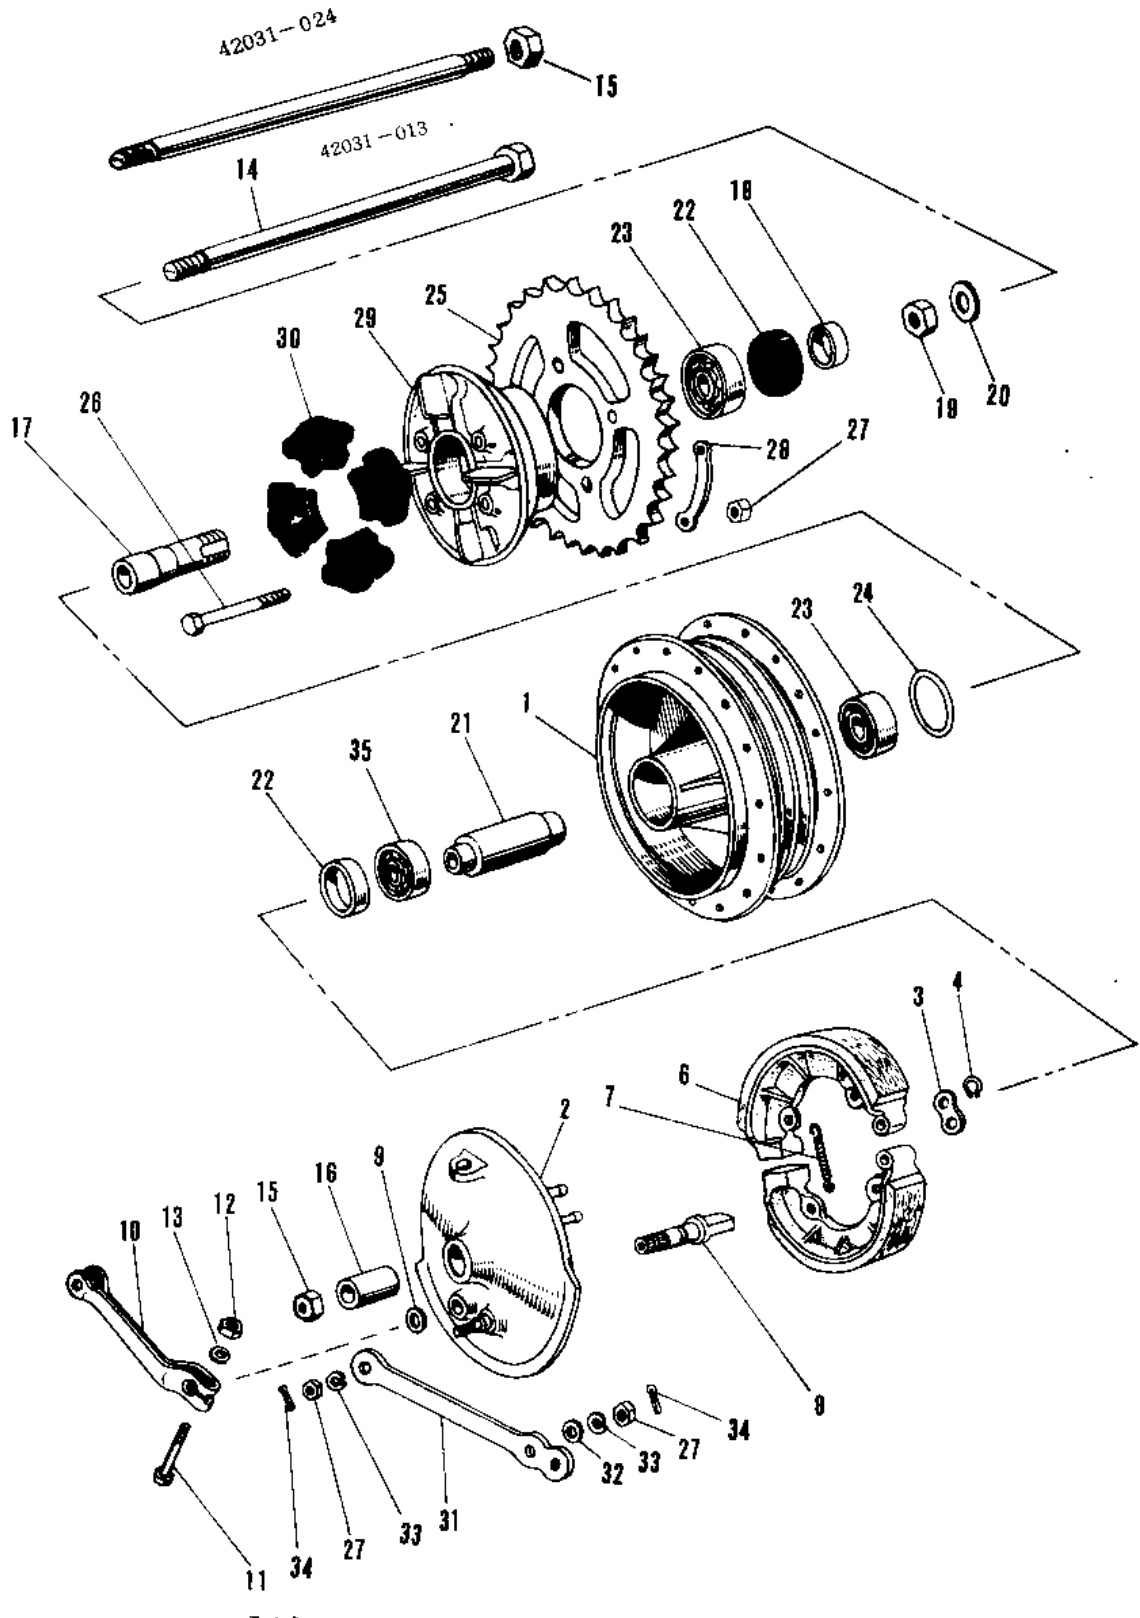

1969 Samurai PARTS DIAGRAM

REAR HUB/BRAKE

1969 Samurai PARTS LIST

REAR HUB/BRAKE

ITEM NAME	PART NUMBER	QUANTITY
DRUM ASSY REAR BRAKE (Ref # 1,21,2)	42005-009	1
PANEL-ASY,RR BRK,BUFF (Ref # 2~13)	42006-007-80	1
WASHER,BRAKE SHOE (Ref # 3)	41045-007	1
CIRCLIP 14MM (Ref # 4)	480J1400	1
SHOE REAR BRAKE (Ref # 6)	42019-003	1
SPRING BRAKE SHOE (Ref # 7)	41049-003	1
CAM SHAFT,REAR BRAKE (Ref # 8)	42026-015	1
DUST SHIELD BRAKE CAM (Ref # 9)	41051-001	1
LEVER,REAR BRAKE CAM (Ref # 10)	42029-037	1
BOLT-UPSET,6X40 (Ref # 11)	112G0640	1
NUT 6MM (Ref # 12)	311B0600	1
WASHER PLAIN 6MM (Ref # 13)	411B0600	1
AXLE REAR (Ref # 14)	42031-013	1
AXLE-REAR (Ref # 14)	42031-033	1
UNAVAILABLE IN PRICE BOOK (Ref # 15)	313Z1600	1
COLLAR REAR HUB R.H (Ref # 16)	42032-008	1
SLEEVE REAR AXLE (Ref # 17)	42036-006	1
COLLER RR AXLE SLEEVE (Ref # 18)	42037-006	1
NUT SLEEVE (Ref # 19)	42045-006	1
WASHER SLEEVE (Ref # 20)	42046-009	1
SPACER RR HUB BEARING (Ref # 21)	42010-008	1
OIL SEAL WTC35527 (Ref # 22)	92052-006	1
BEARING BALL #6205 (Ref # 23)	601B6205	1
"O" RING,60MM (Ref # 24)	671B2560	1
REAR SPROCKET 37T (Ref # 25)	42041-028	1
BOLT-REAR SPROCKET (Ref # 26)	92003-087	1
NUT,10MM (Ref # 27)	314B1000	1
WASHER SPROCKET LOCK (Ref # 28)	92088-005	1
COUPLING ASSY,RR HUB (Ref # 17~19,)	42008-012	1

1969 Samurai PARTS LIST

REAR HUB/BRAKE

ITEM NAME	PART NUMBER	QUANTITY
DAMPER REAR HUB SHOCK (Ref # 30)	42014-008	1
TORQUE LINK REAR BRK (Ref # 31)	43007-010	1
WASHER PLAIN 10MM (Ref # 32)	411B1000	1
WASHER SPRING 10MM (Ref # 33)	461F1000	1
PIN COTTER 2.0X20 (Ref # 34)	550D2020	1
BEARING BALL #6205Z (Ref # 35)	601B6205Z	1