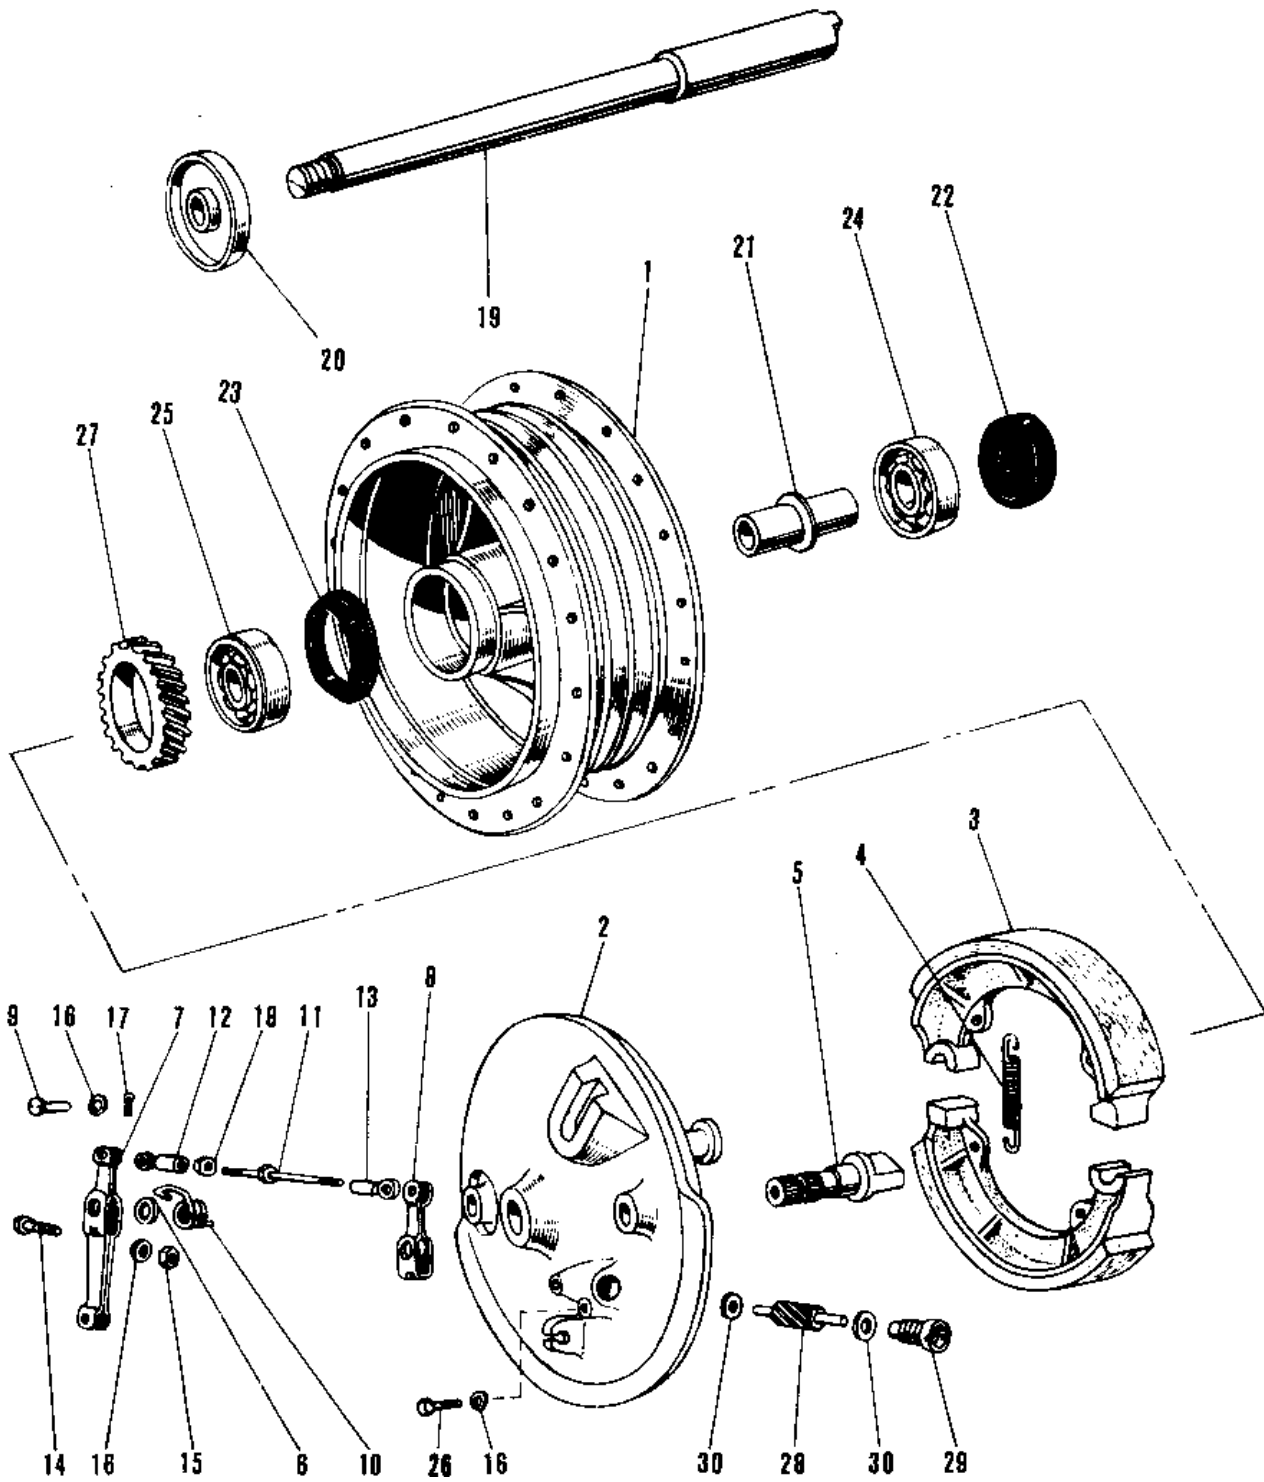

1969 Avenger SS PARTS DIAGRAM

FRONT HUB/BRAKE

1969 Avenger SS PARTS LIST

FRONT HUB/BRAKE

ITEM NAME	PART NUMBER	QUANTITY
FRONT BRAKE DRUM COMPLETE (Ref # 1,21~2)	41034-007	1
PANEL-ASY,FR BRK BUFF (Ref # 2~18,2)	41035-066-80	1
SHOE,BRAKE (Ref # 3)	41048-019	2
SPRING FRNT BRK SHOE (Ref # 4)	41049-004	2
CAM SHAFT FRONT BRAKE (Ref # 5)	41050-004	2
DUST SHIELD BRAKE CAM (Ref # 6)	41051-001	2
LEVER FRT BRK CAM 1ST (Ref # 7)	41053-011	1
LEVER FRT BRK CAM 2ND (Ref # 8)	41053-012	1
PIN BRAKE CONNECT ROD (Ref # 9)	41055-003	2
SPRING FR BRK CAM LEV (Ref # 10)	41056-001	1
ROD BRK CAM LEV CONCT (Ref # 11)	41057-001	1
ROD BRK CAM LEV CONCT (Ref # 11)	41057-004	1
ROD END BRK CONNECT A (Ref # 12)	41058-002	1
ROD END,BRK CONNECT (Ref # 12)	41058-008	1
ROD END BRK CONNECT B (Ref # 13)	41058-003	1
ROD END,BRK CONNECT (Ref # 13)	41058-009	1
BOLT-UPSET (Ref # 14)	112G0630	2
NUT 6MM (Ref # 15)	311B0600	2
WASHER PLAIN 6MM (Ref # 16)	411B0600	5
PIN COTTER 1.2X10 (Ref # 17)	550D1210	2
NUT,5MM (Ref # 18)	311B0500	1
NUT,5MM (Ref # 18)	311B0500	1
AXLE FRONT (Ref # 19)	41068-015	1
AXLE FRONT (Ref # 19)	41068-016	1
COLLAR F AXL OIL SEAL (Ref # 20)	41069-007	1
SPACER F AXLE BEARING (Ref # 21)	41039-011	1
OIL SEAL WTC25428 (Ref # 22)	92052-005	1
OIL SEAL WOC55687 (Ref # 23)	92050-017	1
BEARING BALL #6302 (Ref # 24)	601B6302	1

1969 Avenger SS PARTS LIST

FRONT HUB/BRAKE

ITEM NAME	PART NUMBER	QUANTITY
BEARING BALL #6302Z (Ref # 25)	601B6302Z	1
BOLT-UPSET (Ref # 26)	112G0618	1
GEAR SPEEDOMETER (Ref # 27)	41059-009	1
PINION SPEEDOMETER (Ref # 28)	41060-007	1
BUSH SPEDMETER PINION (Ref # 29)	41062-003	1
WASHER PINION THRUST (Ref # 30)	41063-003	2