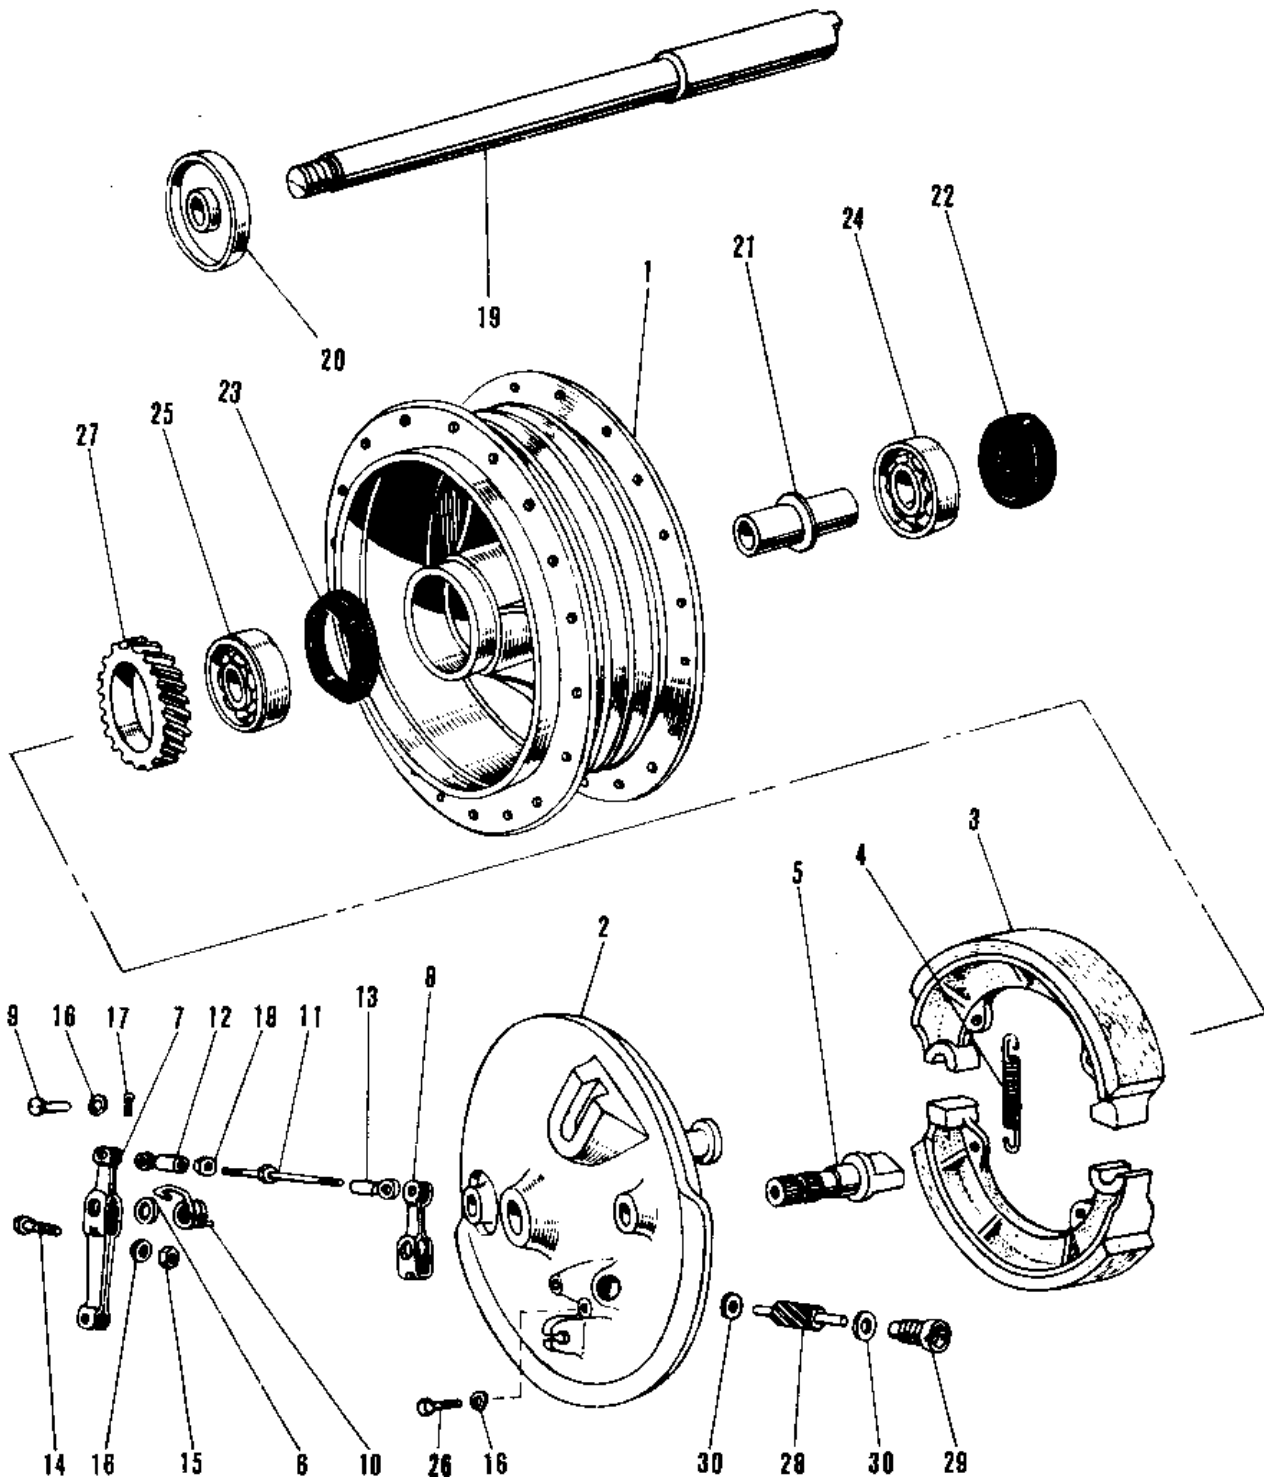

1970 Avenger PARTS DIAGRAM FRONT HUB/BRAKE

1970 Avenger PARTS LIST

FRONT HUB/BRAKE

ITEM NAME	PART NUMBER	QUANTITY
FRONT BRAKE DRUM COMPLETE (Ref # 1,21~2)	41034-007	1
PANEL-ASY,FR BRK BUFF (Ref # 2~18,2)	41035-066-80	1
SHOE,BRAKE (Ref # 3)	41048-019	1
SPRING FRNT BRK SHOE (Ref # 4)	41049-004	1
CAM SHAFT FRONT BRAKE (Ref # 5)	41050-004	1
DUST SHIELD BRAKE CAM (Ref # 6)	41051-001	1
LEVER FRT BRK CAM 1ST (Ref # 7)	41053-011	1
LEVER FRT BRK CAM 2ND (Ref # 8)	41053-012	1
PIN BRAKE CONNECT ROD (Ref # 9)	41055-003	1
SPRING FR BRK CAM LEV (Ref # 10)	41056-001	1
ROD BRK CAM LEV CONCT (Ref # 11)	41057-001	1
ROD BRK CAM LEV CONCT (Ref # 11)	41057-004	1
ROD END BRK CONNECT A (Ref # 12)	41058-002	1
ROD END,BRK CONNECT (Ref # 12)	41058-008	1
ROD END BRK CONNECT B (Ref # 13)	41058-003	1
ROD END,BRK CONNECT (Ref # 13)	41058-009	1
BOLT-UPSET (Ref # 14)	112G0630	1
NUT 6MM (Ref # 15)	311B0600	1
WASHER PLAIN 6MM (Ref # 16)	411B0600	1
PIN COTTER 1.2X10 (Ref # 17)	550D1210	1
NUT,5MM (Ref # 18)	311B0500	2
AXLE FRONT (Ref # 19)	41068-015	1
AXLE FRONT (Ref # 19)	41068-016	1
COLLAR F AXL OIL SEAL (Ref # 20)	41069-007	1
SPACER F AXLE BEARING (Ref # 21)	41039-011	1
OIL SEAL WTC25428 (Ref # 22)	92052-005	1
OIL SEAL WOC55687 (Ref # 23)	92050-017	1
BEARING BALL #6302 (Ref # 24)	601B6302	1
BEARING BALL #6302Z (Ref # 25)	601B6302Z	1

1970 Avenger PARTS LIST

FRONT HUB/BRAKE

ITEM NAME	PART NUMBER	QUANTITY
BOLT-UPSET (Ref # 26)	112G0618	1
GEAR SPEEDOMETER (Ref # 27)	41059-009	1
PINION SPEEDOMETER (Ref # 28)	41060-007	1
BUSH SPEDMETER PINION (Ref # 29)	41062-003	1
WASHER PINION THRUST (Ref # 30)	41063-003	1