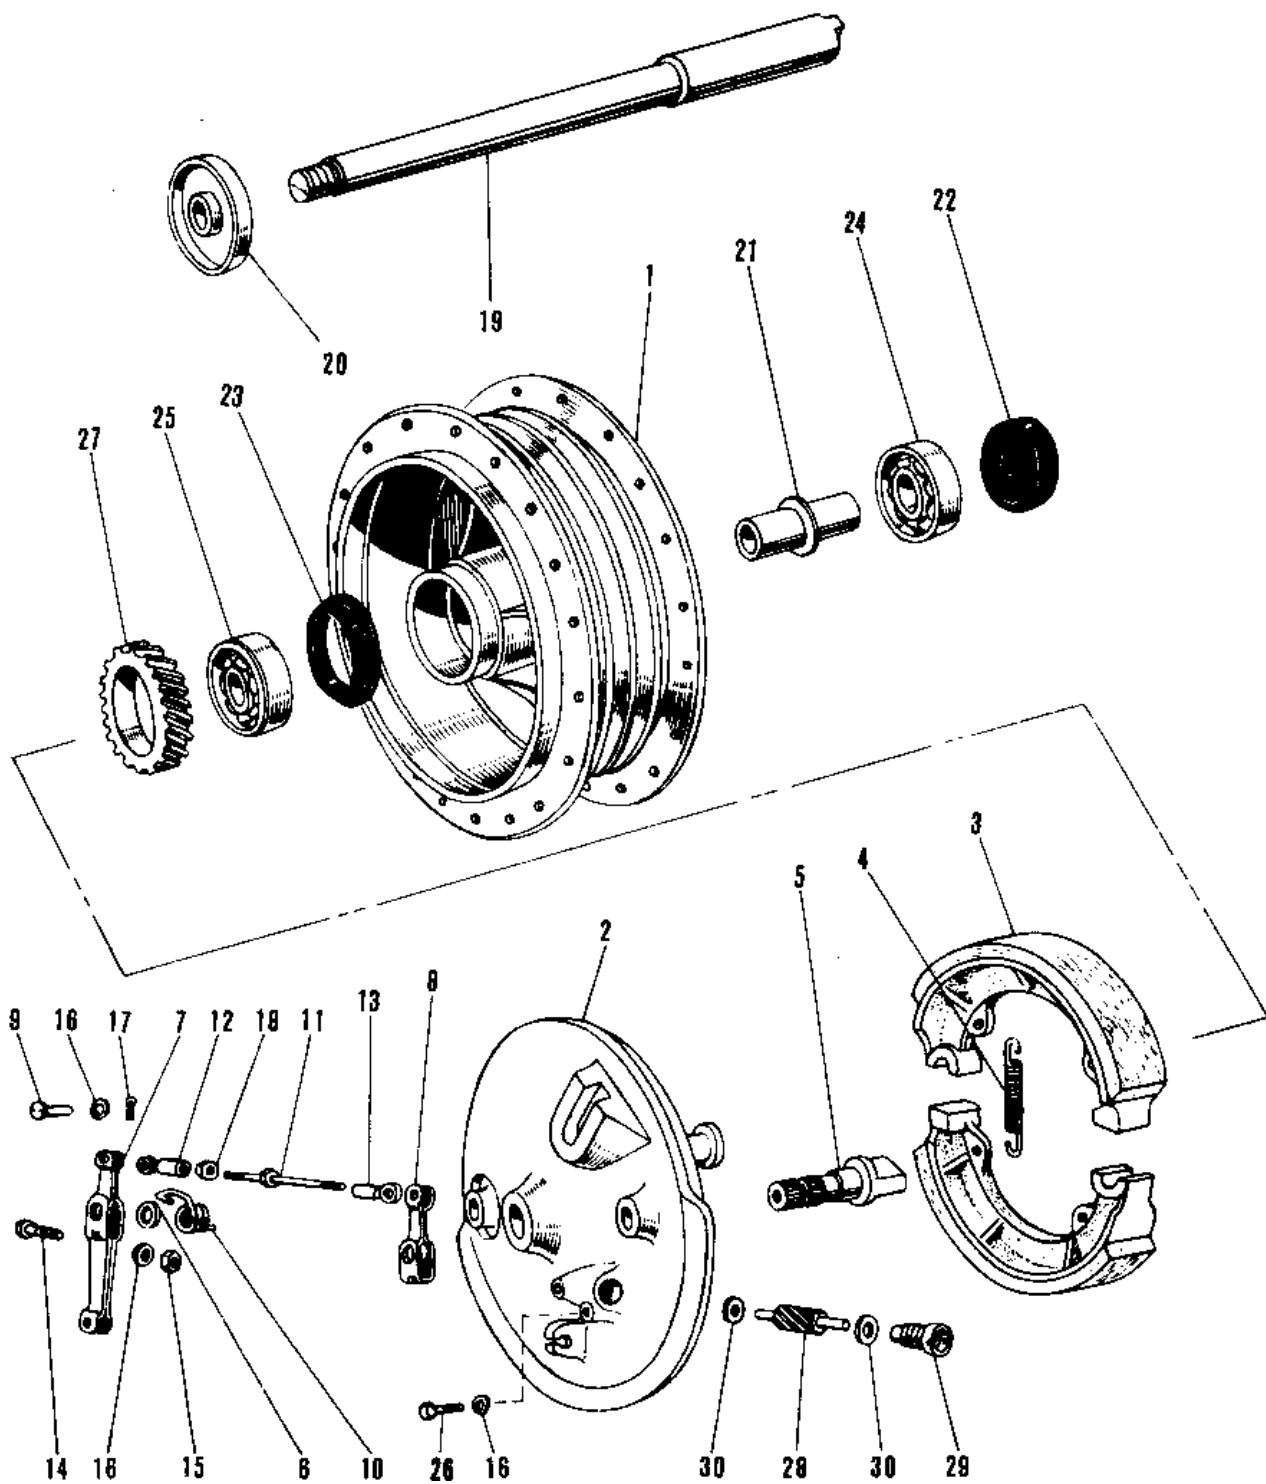

1969 Avenger PARTS DIAGRAM

FRONT HUB/BRAKE

1969 Avenger PARTS LIST

FRONT HUB/BRAKE

ITEM NAME	PART NUMBER	QUANTITY
FRONT BRAKE DRUM COMPLETE (Ref # 1,21~2)	41034-007	1
PANEL-ASY,FR BRK BUFF (Ref # 2~18,2)	41035-066-80	1
SHOE,BRAKE (Ref # 3)	41048-019	1
SPRING FRNT BRK SHOE (Ref # 4)	41049-004	1
CAM SHAFT FRONT BRAKE (Ref # 5)	41050-004	1
DUST SHIELD BRAKE CAM (Ref # 6)	41051-001	1
LEVER FRT BRK CAM 1ST (Ref # 7)	41053-011	1
LEVER FRT BRK CAM 2ND (Ref # 8)	41053-012	1
PIN BRAKE CONNECT ROD (Ref # 9)	41055-003	1
SPRING FR BRK CAM LEV (Ref # 10)	41056-001	1
ROD BRK CAM LEV CONCT (Ref # 11)	41057-001	1
ROD BRK CAM LEV CONCT (Ref # 11)	41057-004	1
ROD END BRK CONNECT A (Ref # 12)	41058-002	1
ROD END,BRK CONNECT (Ref # 12)	41058-008	1
ROD END BRK CONNECT B (Ref # 13)	41058-003	1
ROD END,BRK CONNECT (Ref # 13)	41058-009	1
BOLT-UPSET (Ref # 14)	112G0630	1
NUT 6MM (Ref # 15)	311B0600	1
WASHER PLAIN 6MM (Ref # 16)	411B0600	1
PIN COTTER 1.2X10 (Ref # 17)	550D1210	1
NUT,5MM (Ref # 18)	311B0500	2
AXLE FRONT (Ref # 19)	41068-015	1
AXLE FRONT (Ref # 19)	41068-016	1
COLLAR F AXL OIL SEAL (Ref # 20)	41069-007	1
SPACER F AXLE BEARING (Ref # 21)	41039-011	1
OIL SEAL WTC25428 (Ref # 22)	92052-005	1
OIL SEAL WOC55687 (Ref # 23)	92050-017	1
BEARING BALL #6302 (Ref # 24)	601B6302	1
BEARING BALL #6302Z (Ref # 25)	601B6302Z	1

1969 Avenger PARTS LIST

FRONT HUB/BRAKE

ITEM NAME	PART NUMBER	QUANTITY
BOLT-UPSET (Ref # 26)	112G0618	1
GEAR SPEEDOMETER (Ref # 27)	41059-009	1
PINION SPEEDOMETER (Ref # 28)	41060-007	1
BUSH SPEDMETER PINION (Ref # 29)	41062-003	1
WASHER PINION THRUST (Ref # 30)	41063-003	1