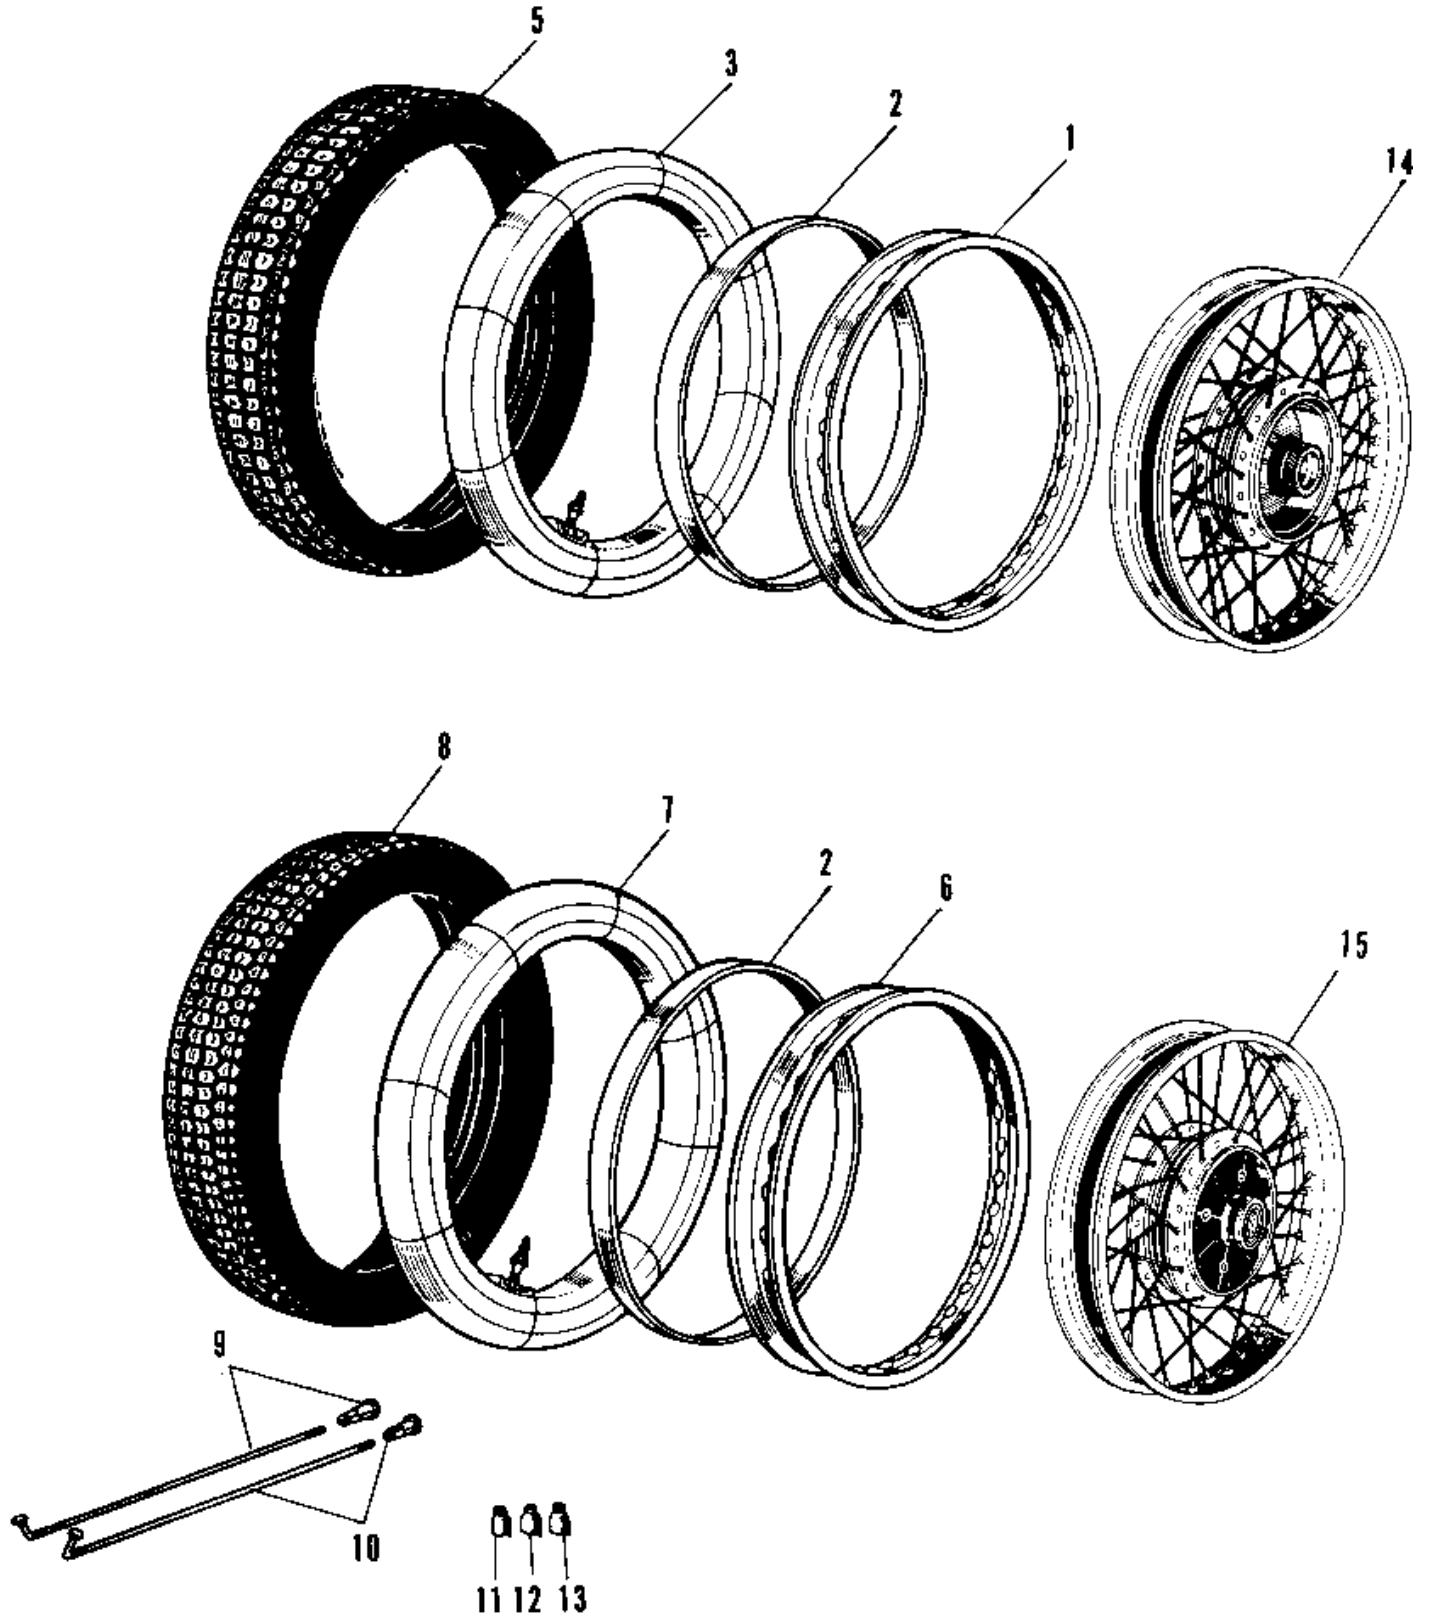

1968 Avenger SS PARTS DIAGRAM

WHEELS/TIRES

1968 Avenger SS PARTS LIST

WHEELS/TIRES

ITEM NAME	PART NUMBER	QUANTITY
RIM,1.60AX18 (Ref # 1)	41025-052	1
BAND,RIM,4.00/5.10-18 (Ref # 2)	41023-1006	2
TUBE 300/325/360-18 (Ref # 3)	41022-028	1
UNAVAILABLE IN PRICE BOOK (Ref # 4)	41014-022	1
RIM,1.85BX18W (Ref # 6)	41025-053	1
TUBE 300/325/360-18 (Ref # 7)	41022-028	1
UNAVAILABLE IN PRICE BOOK (Ref # 8)	41021-027	1
SPOKE-ASY,FR INNER (Ref # 9)	41027-045	40
SPOKE-ASY,FR OUTER (Ref # 10)	41028-044	40
WHEEL ASSY FRONT (Ref # 14)	41074-011	1
WHEEL ASSY REAR (Ref # 15)	42048-007	1