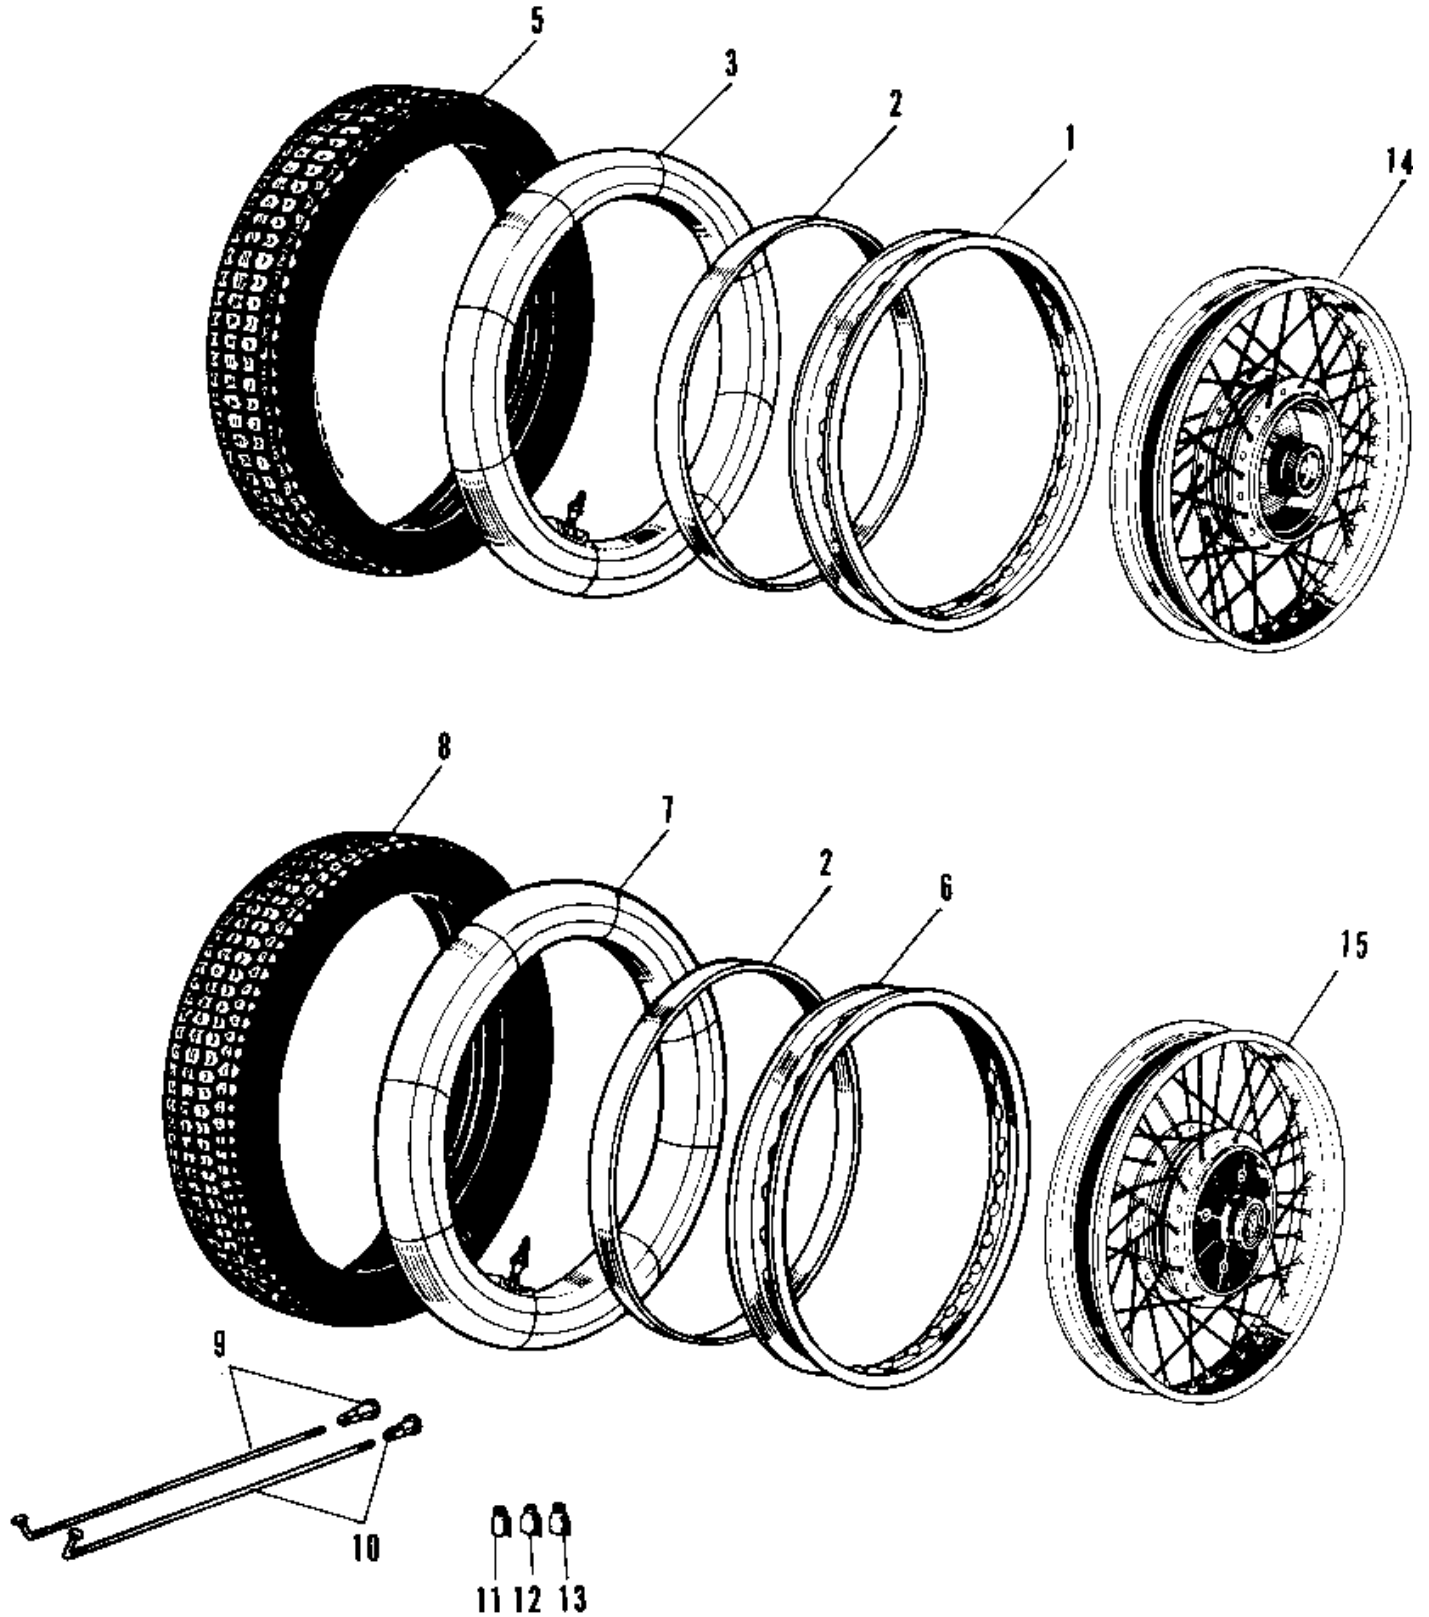

# 1967 Avenger SS PARTS DIAGRAM

## WHEELS/TIRES

# 1967 Avenger SS PARTS LIST

## WHEELS/TIRES

ITEM NAME	PART NUMBER	QUANTITY
RIM,1.60AX18 (Ref # 1)	41025-052	1
BAND,RIM,4.00/5.10-18 (Ref # 2)	41023-1006	2
TUBE 300/325/360-18 (Ref # 3)	41022-028	1
UNAVAILABLE IN PRICE BOOK (Ref # 4)	41014-022	1
RIM,1.85BX18W (Ref # 6)	41025-053	1
TUBE 300/325/360-18 (Ref # 7)	41022-028	1
UNAVAILABLE IN PRICE BOOK (Ref # 8)	41021-027	1
SPOKE-ASY,FR INNER (Ref # 9)	41027-045	40
SPOKE-ASY,FR OUTER (Ref # 10)	41028-044	40
WHEEL ASSY FRONT (Ref # 14)	41074-011	1
WHEEL ASSY REAR (Ref # 15)	42048-007	1