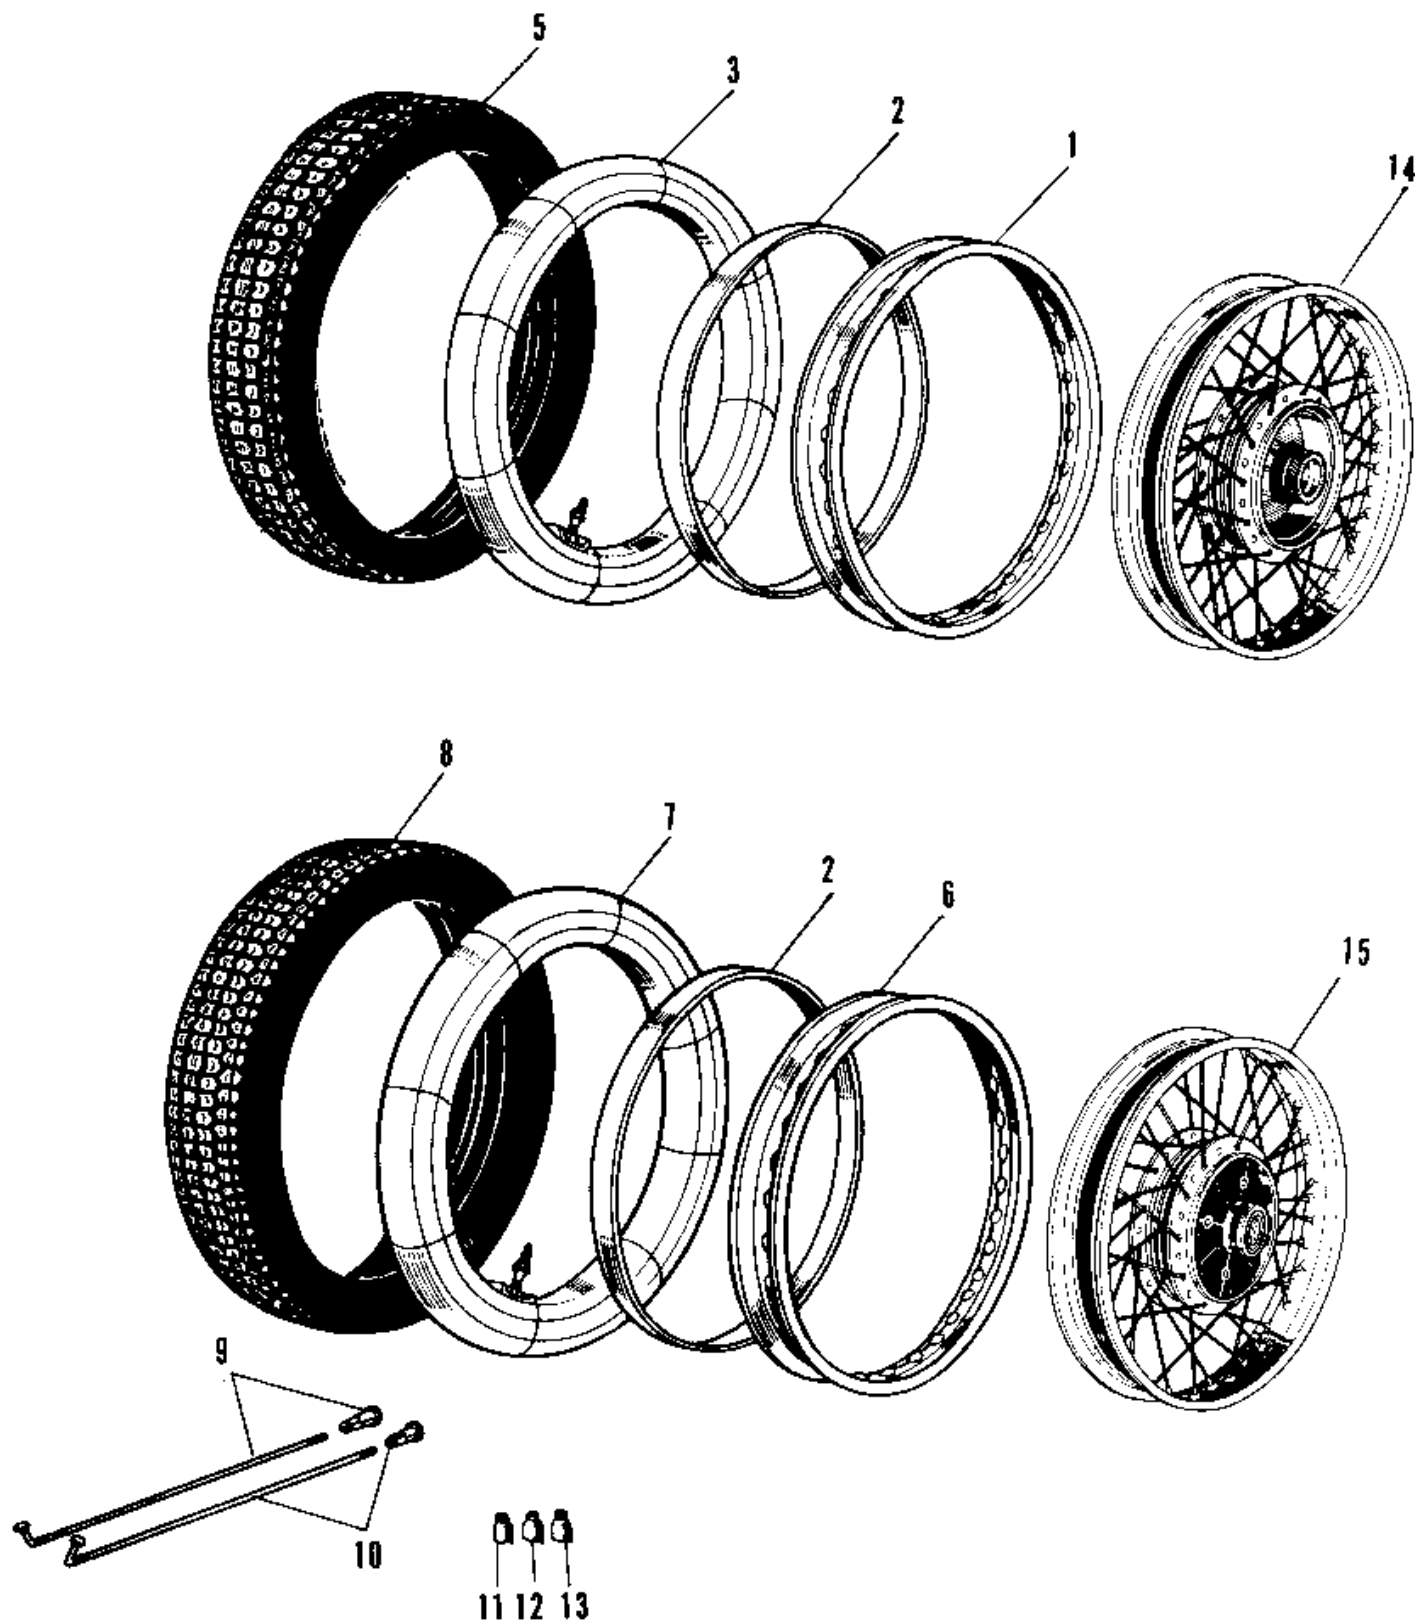

1970 Avenger PARTS DIAGRAM

WHEELS/TIRES

1970 Avenger PARTS LIST

WHEELS/TIRES

ITEM NAME	PART NUMBER	QUANTITY
RIM,1.60AX18 (Ref # 1)	41025-052	1
BAND,RIM,4.00/5.10-18 (Ref # 2)	41023-1006	1
TUBE 300/325/360-18 (Ref # 3)	41022-028	2
UNAVAILABLE IN PRICE BOOK (Ref # 4)	41014-022	1
RIM,1.85BX18W (Ref # 6)	41025-053	1
UNAVAILABLE IN PRICE BOOK (Ref # 8)	41014-024	1
SPOKE-ASY,FR INNER (Ref # 9)	41027-045	1
SPOKE-ASY,FR OUTER (Ref # 10)	41028-044	1
WHEEL ASSY FRONT (Ref # 14)	41074-011	1
WHEEL ASSY REAR (Ref # 15)	42048-007	1