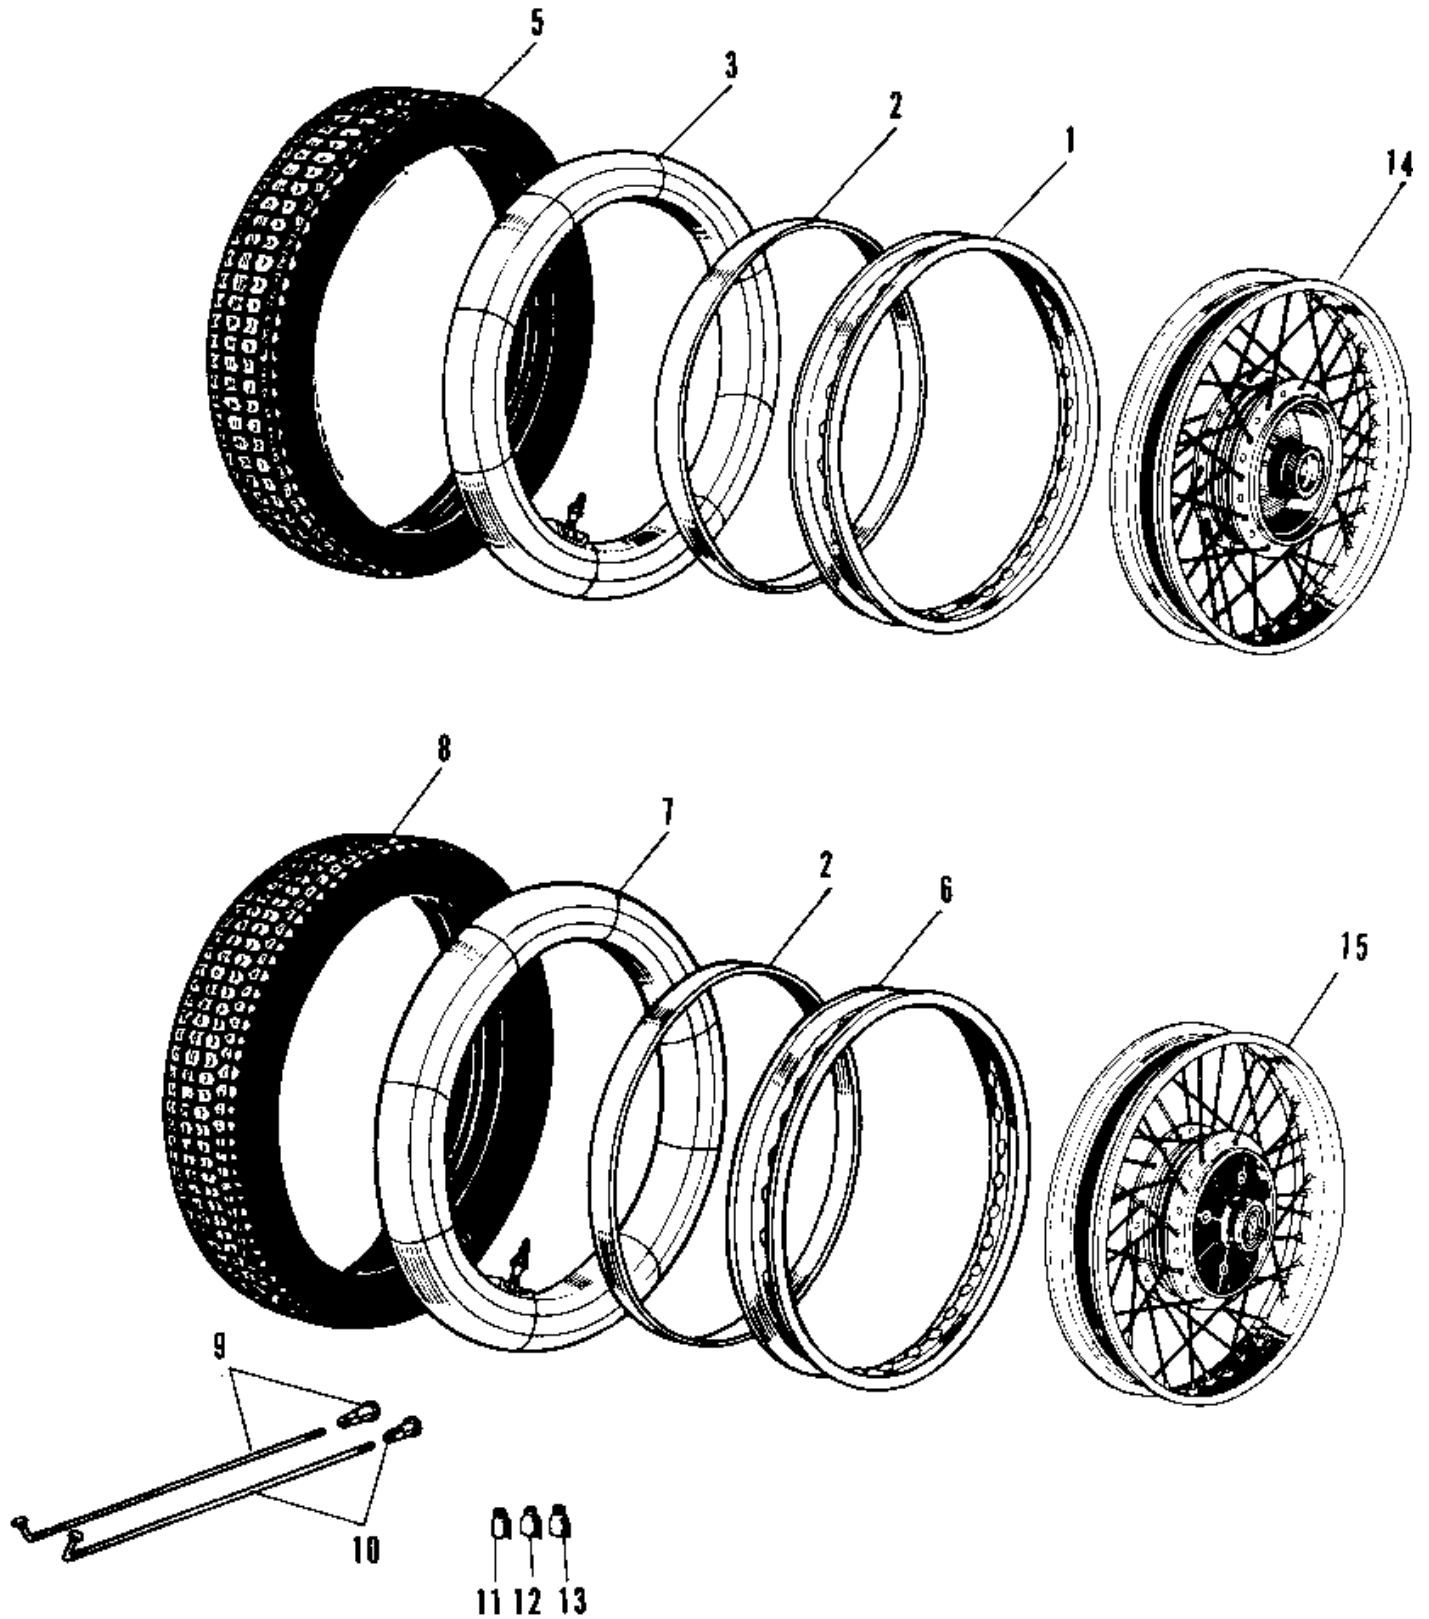

1968 Avenger PARTS DIAGRAM

WHEELS/TIRES

1968 Avenger PARTS LIST

WHEELS/TIRES

ITEM NAME	PART NUMBER	QUANTITY
RIM,1.60AX18 (Ref # 1)	41025-052	1
BAND,RIM,4.00/5.10-18 (Ref # 2)	41023-1006	2
TUBE 300/325/360-18 (Ref # 3)	41022-028	1
UNAVAILABLE IN PRICE BOOK (Ref # 4)	41014-022	1
RIM,1.85BX18W (Ref # 6)	41025-053	1
TUBE 300/325/360-18 (Ref # 7)	41022-028	1
UNAVAILABLE IN PRICE BOOK (Ref # 8)	41014-024	1
SPOKE-ASY,FR INNER (Ref # 9)	41027-045	40
SPOKE-ASY,FR OUTER (Ref # 10)	41028-044	40
WHEEL ASSY FRONT (Ref # 14)	41074-011	1
WHEEL ASSY REAR (Ref # 15)	42048-007	1