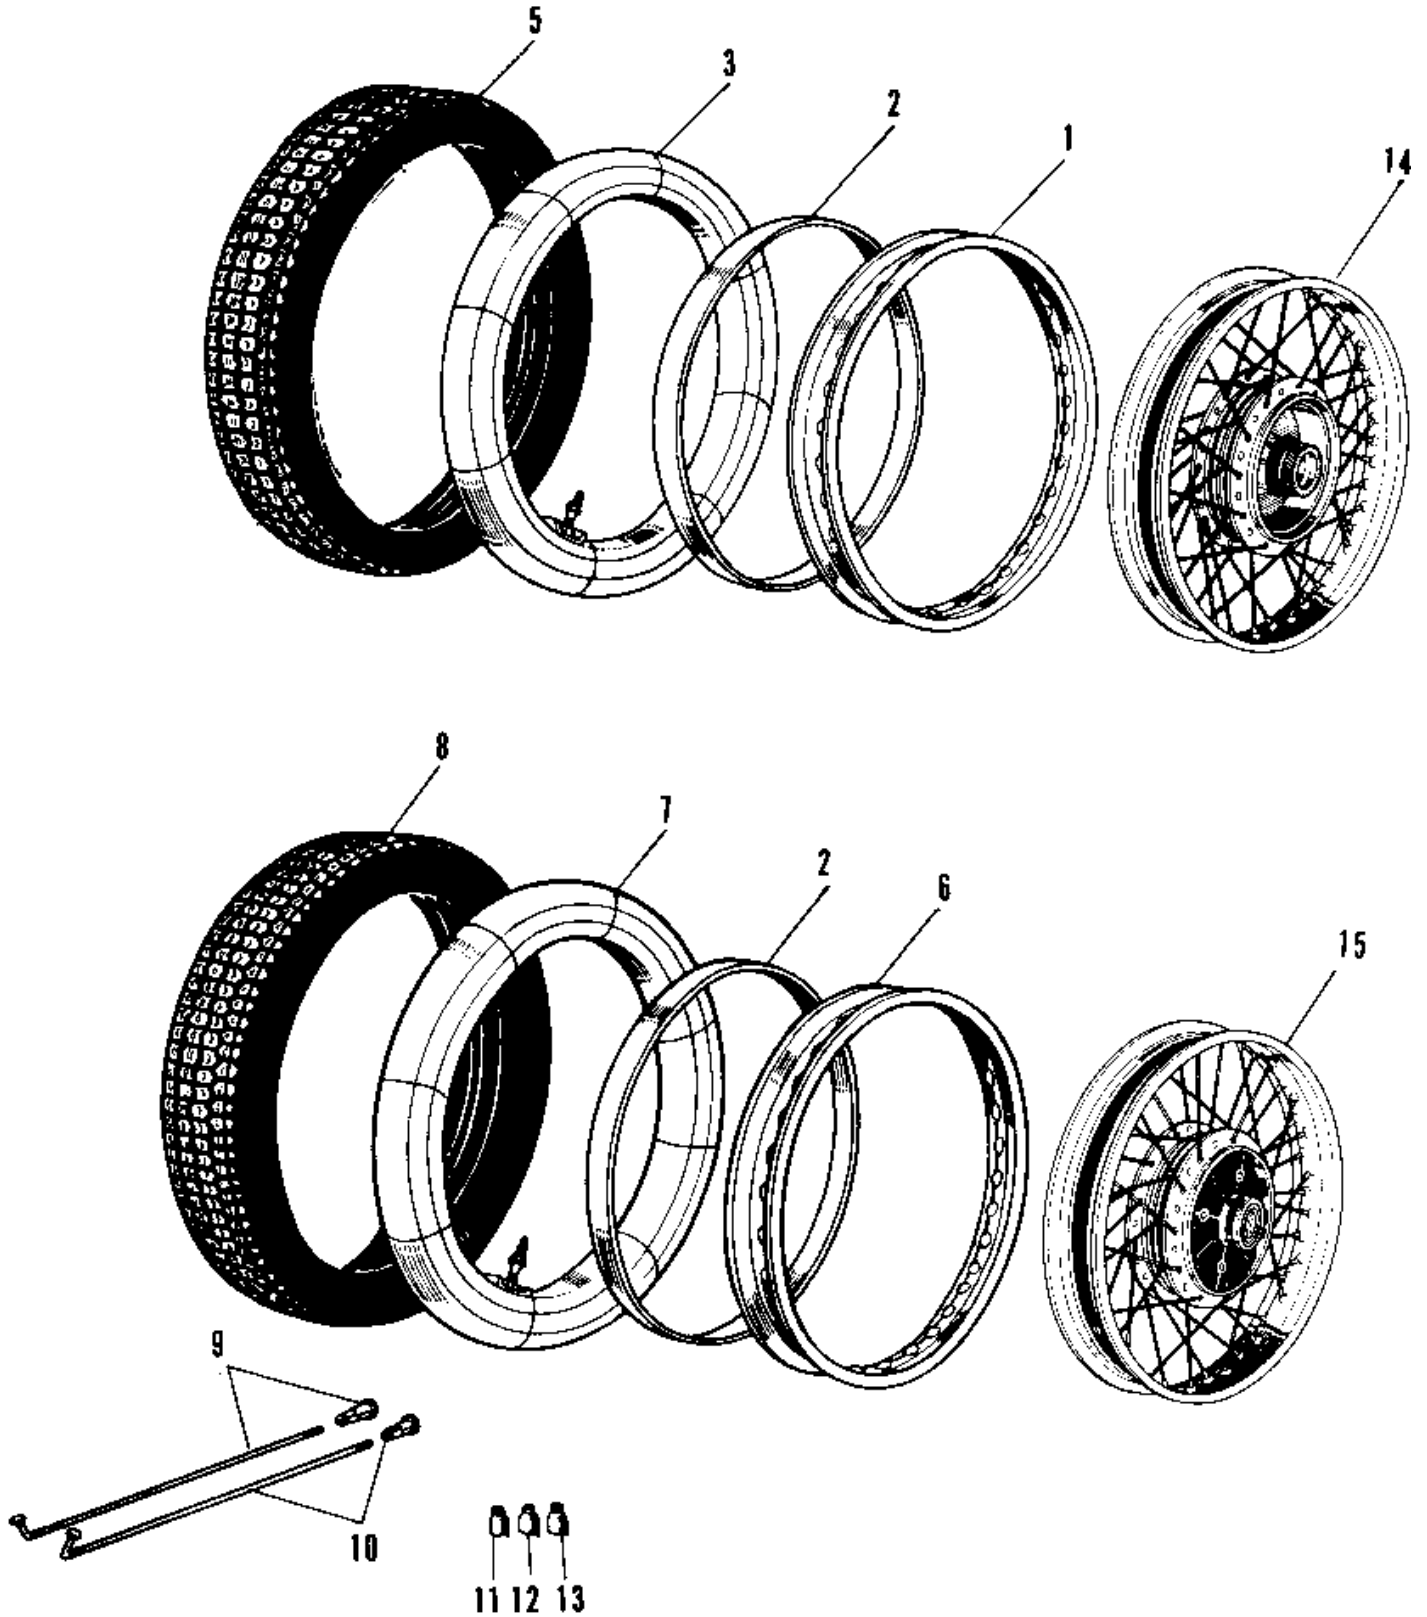

1967 Avenger PARTS DIAGRAM

WHEELS/TIRES

1967 Avenger PARTS LIST

WHEELS/TIRES

ITEM NAME	PART NUMBER	QUANTITY
RIM,1.60AX18 (Ref # 1)	41025-052	1
BAND,RIM,4.00/5.10-18 (Ref # 2)	41023-1006	2
TUBE 300/325/360-18 (Ref # 3)	41022-028	1
UNAVAILABLE IN PRICE BOOK (Ref # 4)	41014-022	1
RIM,1.85BX18W (Ref # 6)	41025-053	1
TUBE 300/325/360-18 (Ref # 7)	41022-028	1
UNAVAILABLE IN PRICE BOOK (Ref # 8)	41014-024	1
SPOKE-ASY,FR INNER (Ref # 9)	41027-045	40
SPOKE-ASY,FR OUTER (Ref # 10)	41028-044	40
WHEEL ASSY FRONT (Ref # 14)	41074-011	1
WHEEL ASSY REAR (Ref # 15)	42048-007	1