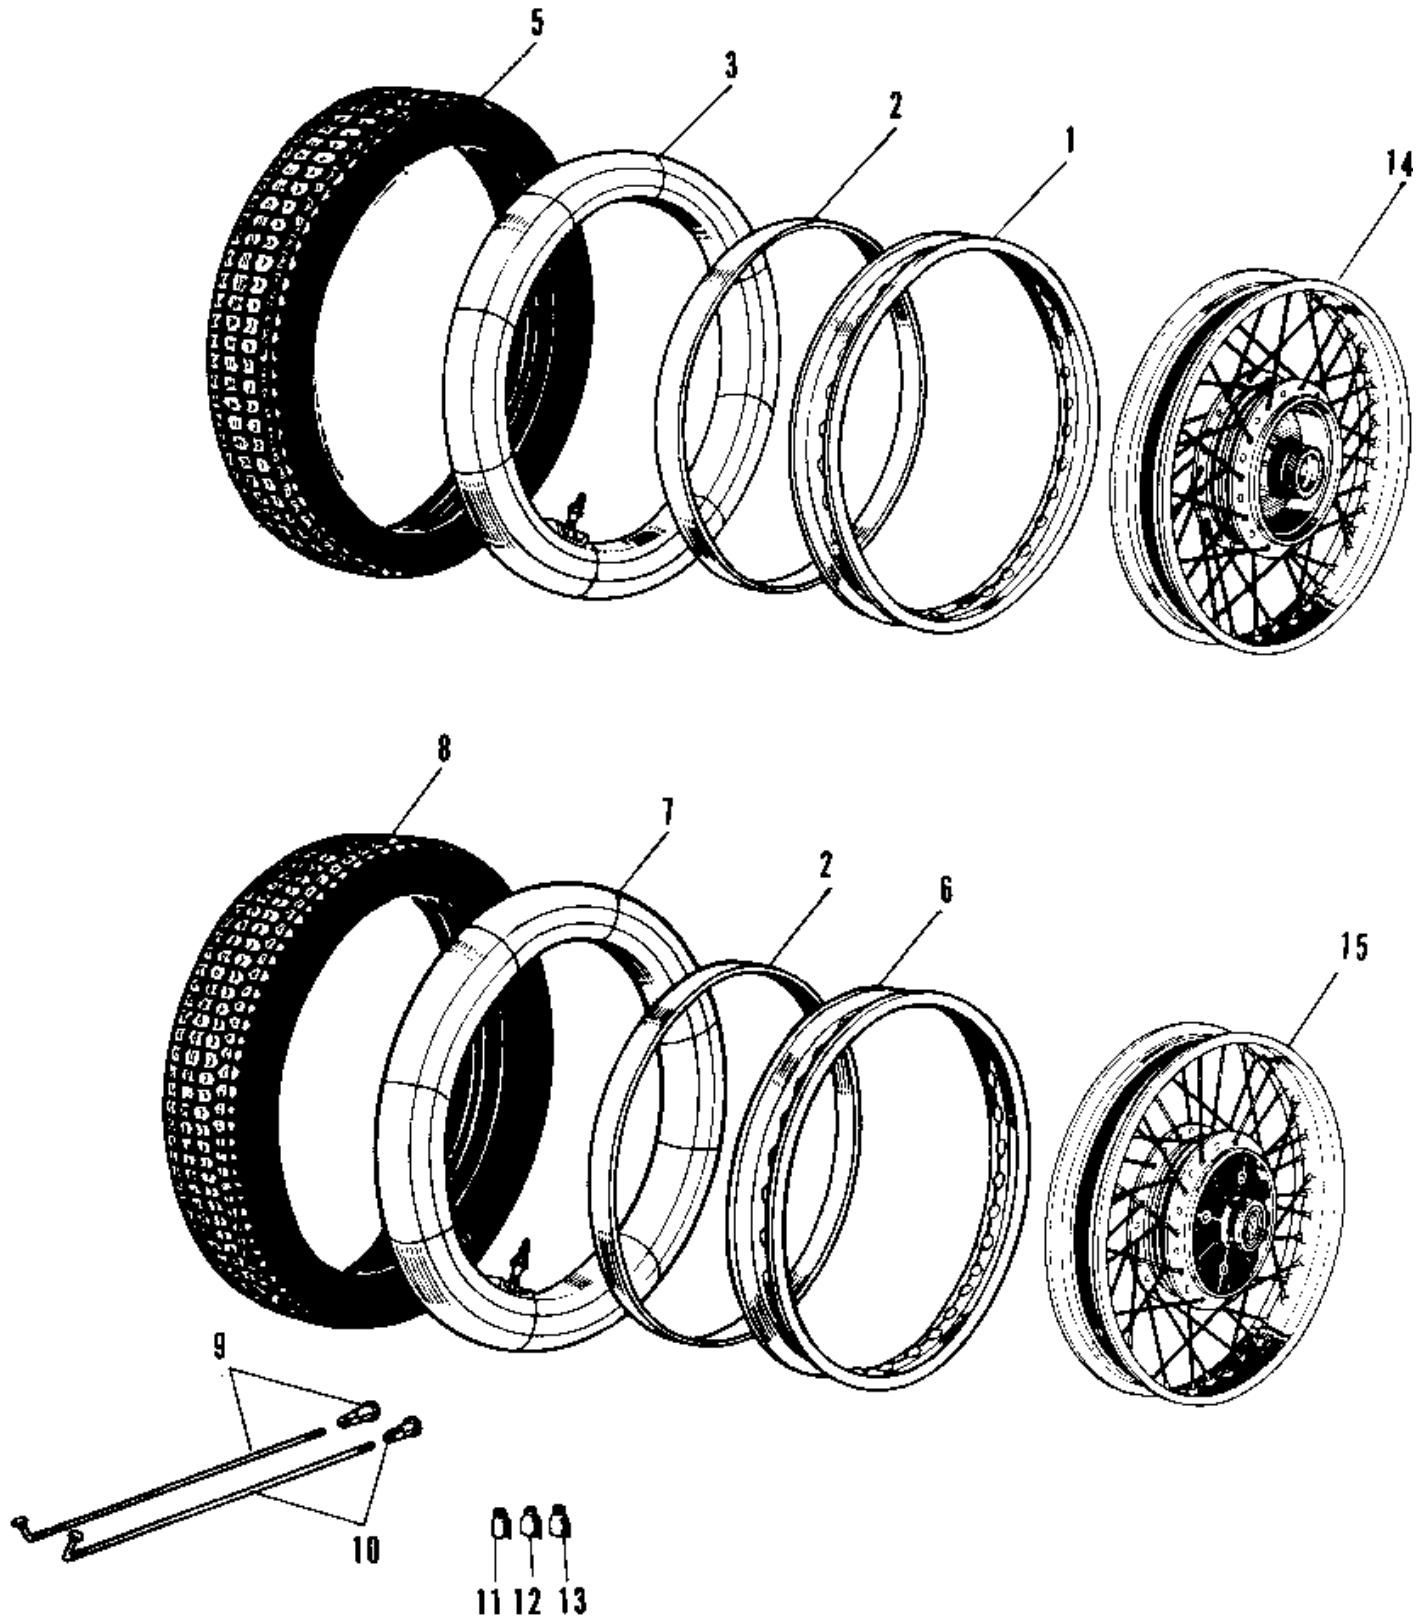

## 1967 Avenger PARTS DIAGRAM

WHEELS/TIRES

## 1967 Avenger PARTS LIST

### WHEELS/TIRES

ITEM NAME	PART NUMBER	QUANTITY
RIM,1.60AX18 (Ref # 1)	41025-052	1
BAND,RIM,4.00/5.10-18 (Ref # 2)	41023-1006	1
TUBE 300/325/360-18 (Ref # 3)	41022-028	2
UNAVAILABLE IN PRICE BOOK (Ref # 4)	41014-022	1
RIM,1.85BX18W (Ref # 6)	41025-053	1
UNAVAILABLE IN PRICE BOOK (Ref # 8)	41014-024	1
SPOKE-ASY,FR INNER (Ref # 9)	41027-045	1
SPOKE-ASY,FR OUTER (Ref # 10)	41028-044	1
WHEEL ASSY FRONT (Ref # 14)	41074-011	1
WHEEL ASSY REAR (Ref # 15)	42048-007	1