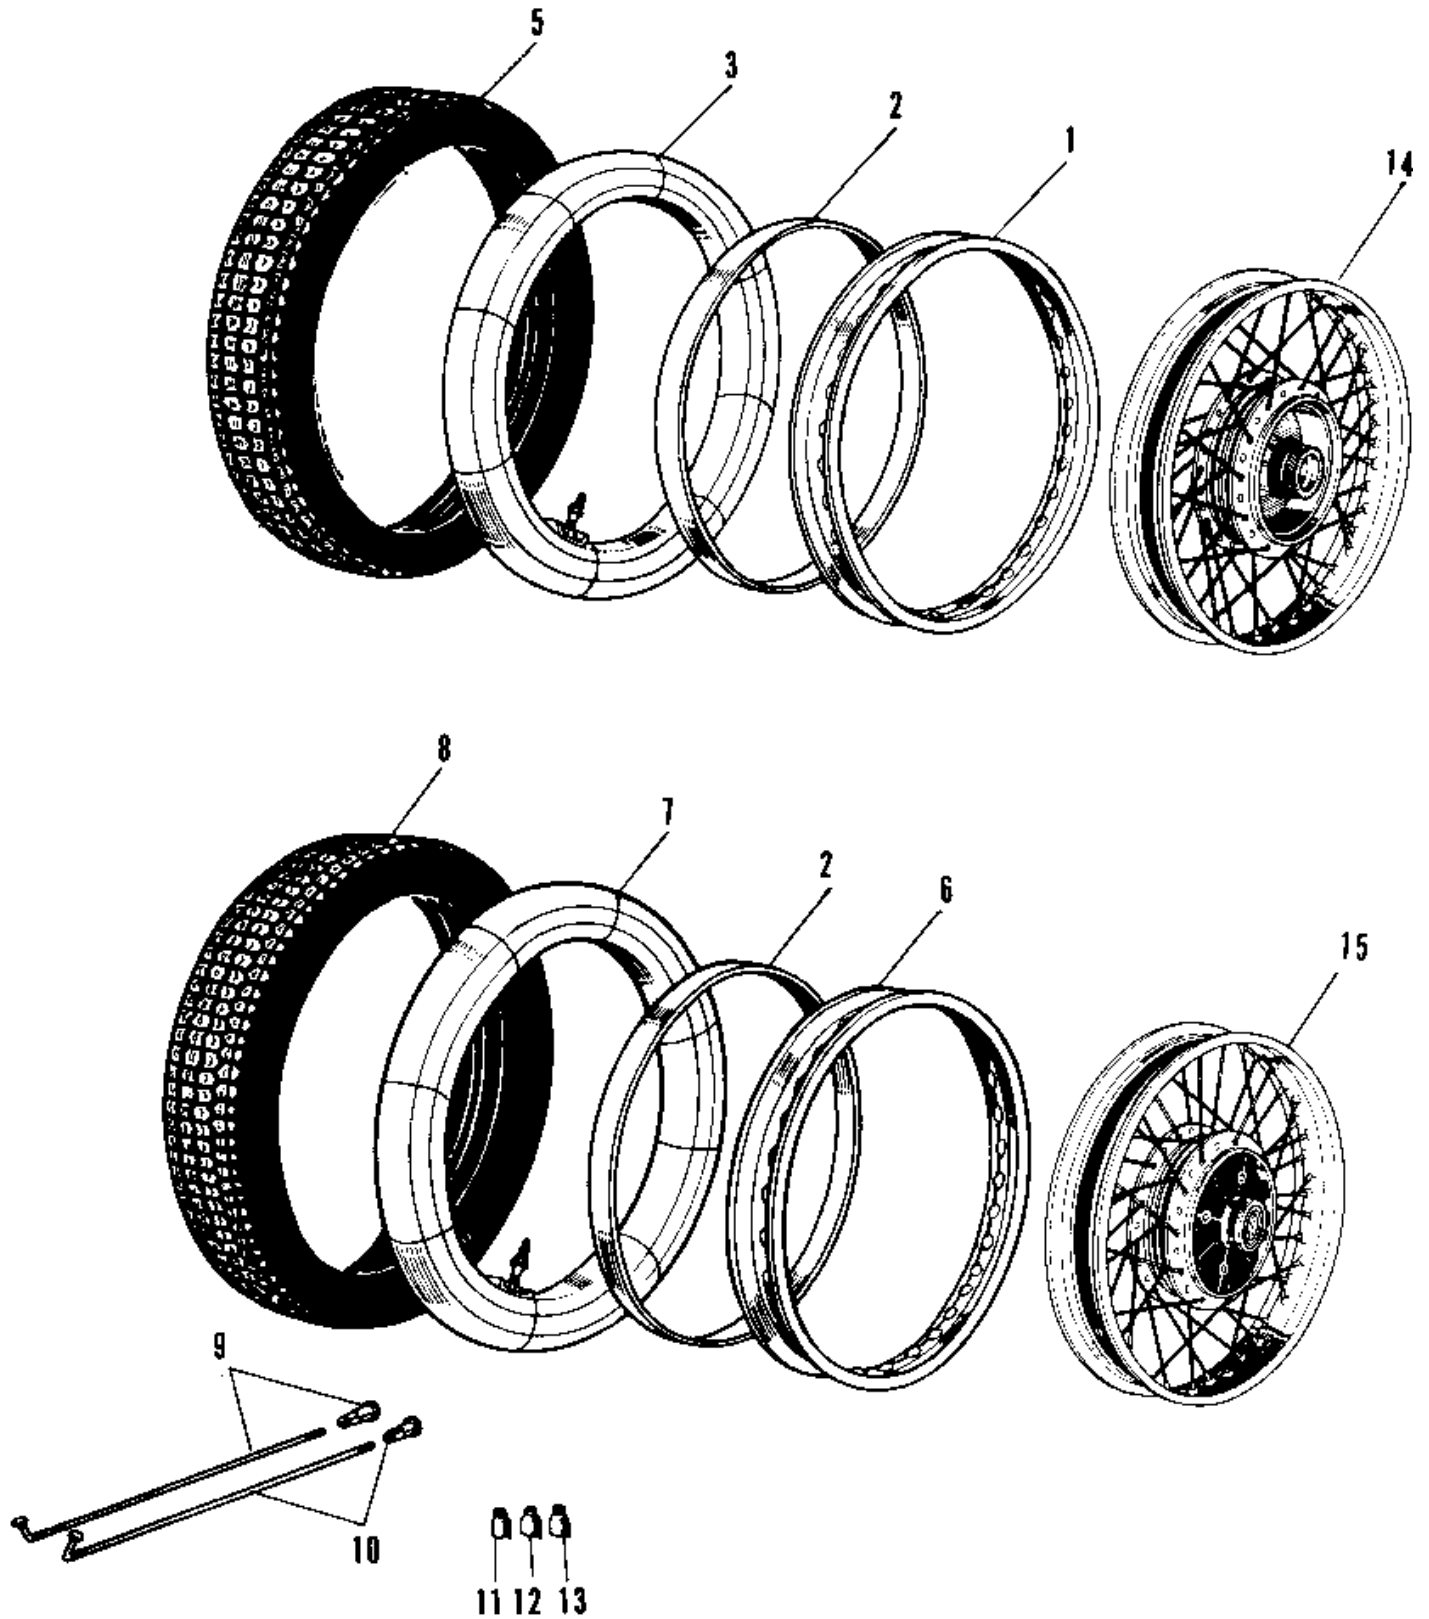

1969 A1SS PARTS DIAGRAM

WHEELS/TIRES

1969 A1SS PARTS LIST

WHEELS/TIRES

| ITEM NAME | PART NUMBER | QUANTITY |
|-------------------------------------|-------------|----------|
| RIM,1.60AX18 (Ref # 1) | 41025-052 | 1 |
| BAND,RIM,4.00/5.10-18 (Ref # 2) | 41023-1006 | 2 |
| TUBE 300/325/360-18 (Ref # 3) | 41022-028 | 1 |
| UNAVAILABLE IN PRICE BOOK (Ref # 4) | 41014-022 | 1 |
| RIM,1.85BX18W (Ref # 6) | 41025-053 | 1 |
| TUBE 300/325/360-18 (Ref # 7) | 41022-028 | 1 |
| UNAVAILABLE IN PRICE BOOK (Ref # 8) | 41021-027 | 1 |
| SPOKE-ASY,FR INNER (Ref # 9) | 41027-045 | 40 |
| SPOKE-ASY,FR OUTER (Ref # 10) | 41028-044 | 40 |
| WHEEL ASSY FRONT (Ref # 14) | 41074-011 | 1 |
| WHEEL ASSY REAR (Ref # 15) | 42048-007 | 1 |