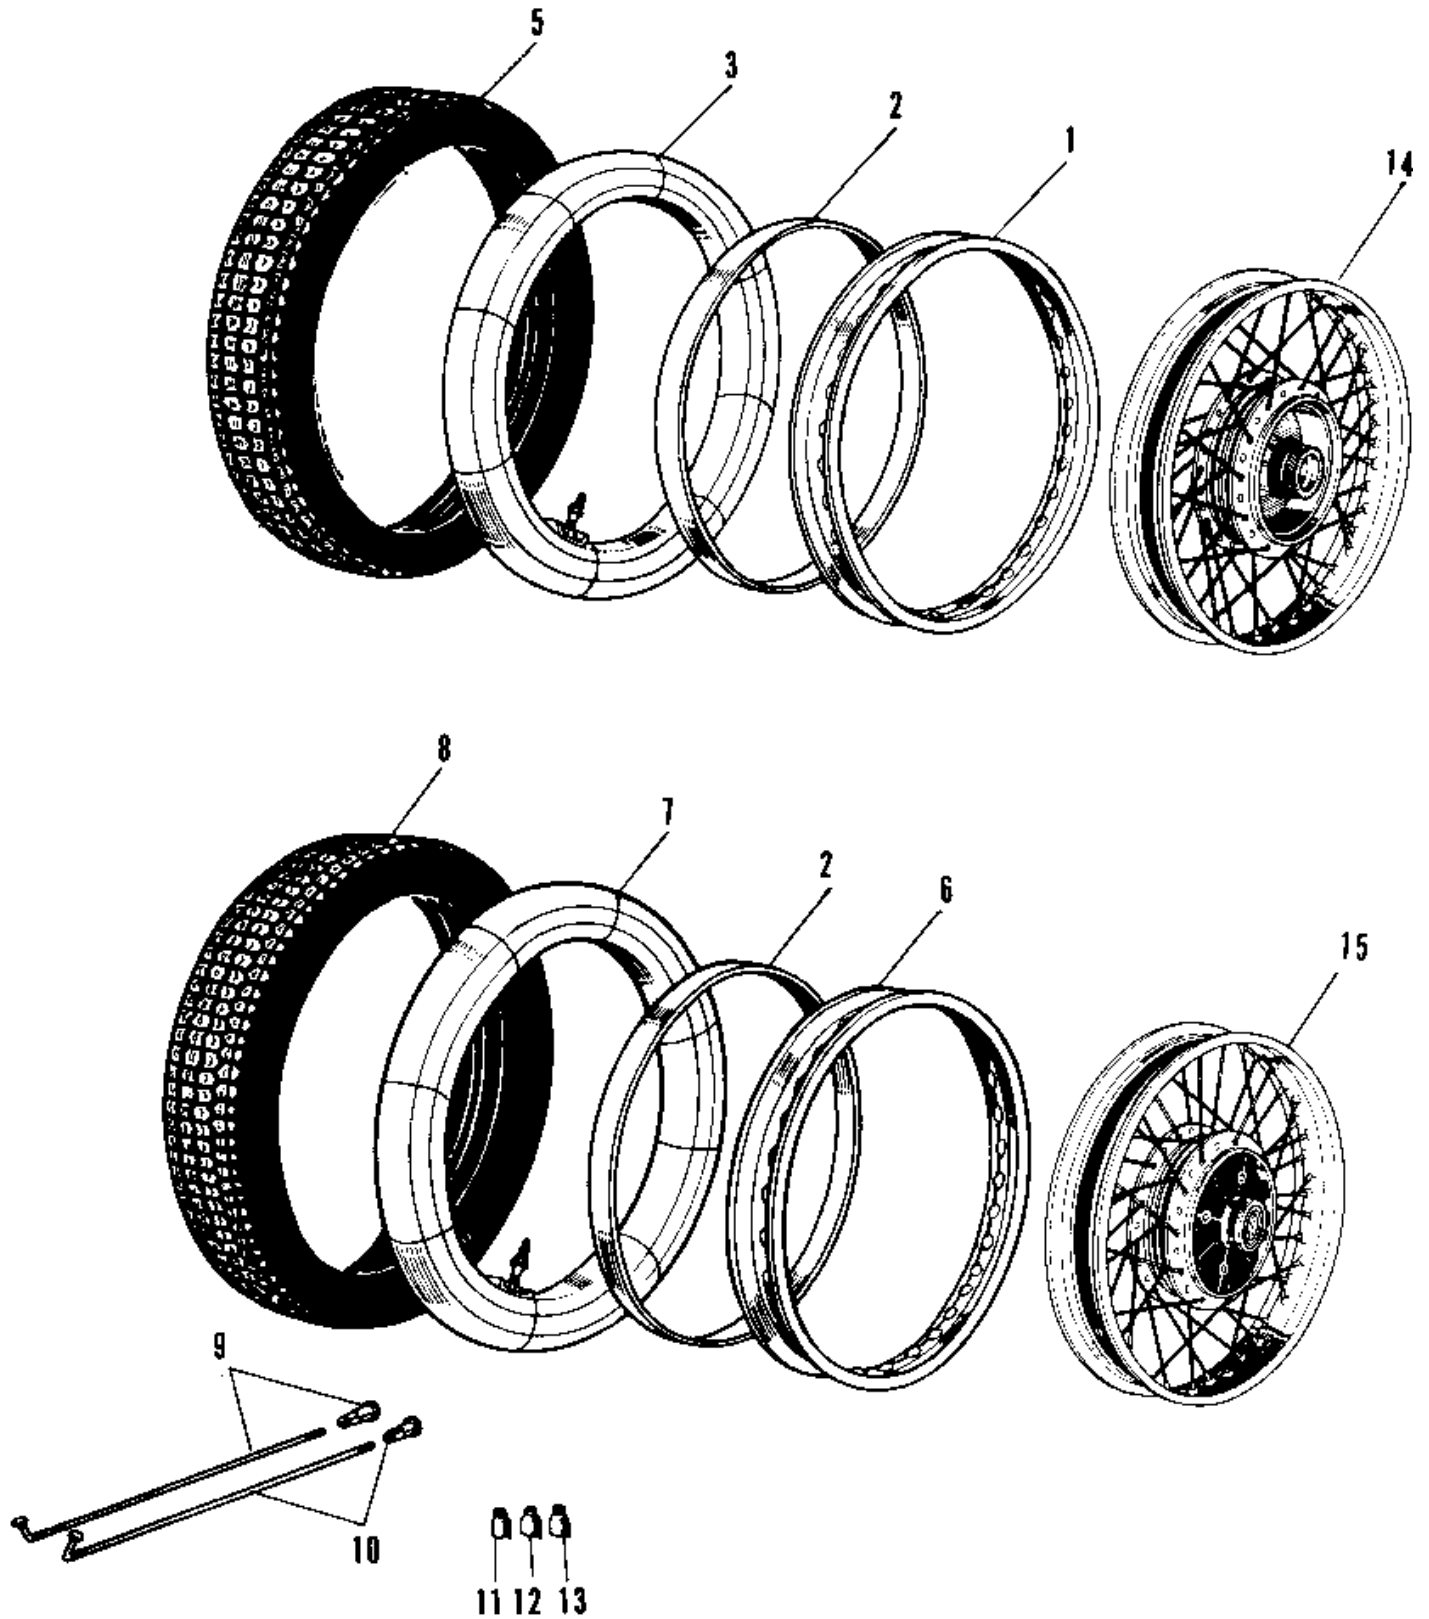

# 1967 A1SS PARTS DIAGRAM

WHEELS/TIRES

## 1967 A1SS PARTS LIST

### WHEELS/TIRES

ITEM NAME	PART NUMBER	QUANTITY
RIM,1.60AX18 (Ref # 1)	41025-052	1
BAND,RIM,4.00/5.10-18 (Ref # 2)	41023-1006	2
TUBE 300/325/360-18 (Ref # 3)	41022-028	1
UNAVAILABLE IN PRICE BOOK (Ref # 4)	41014-022	1
RIM,1.85BX18W (Ref # 6)	41025-053	1
TUBE 300/325/360-18 (Ref # 7)	41022-028	1
UNAVAILABLE IN PRICE BOOK (Ref # 8)	41021-027	1
SPOKE-ASY,FR INNER (Ref # 9)	41027-045	40
SPOKE-ASY,FR OUTER (Ref # 10)	41028-044	40
WHEEL ASSY FRONT (Ref # 14)	41074-011	1
WHEEL ASSY REAR (Ref # 15)	42048-007	1