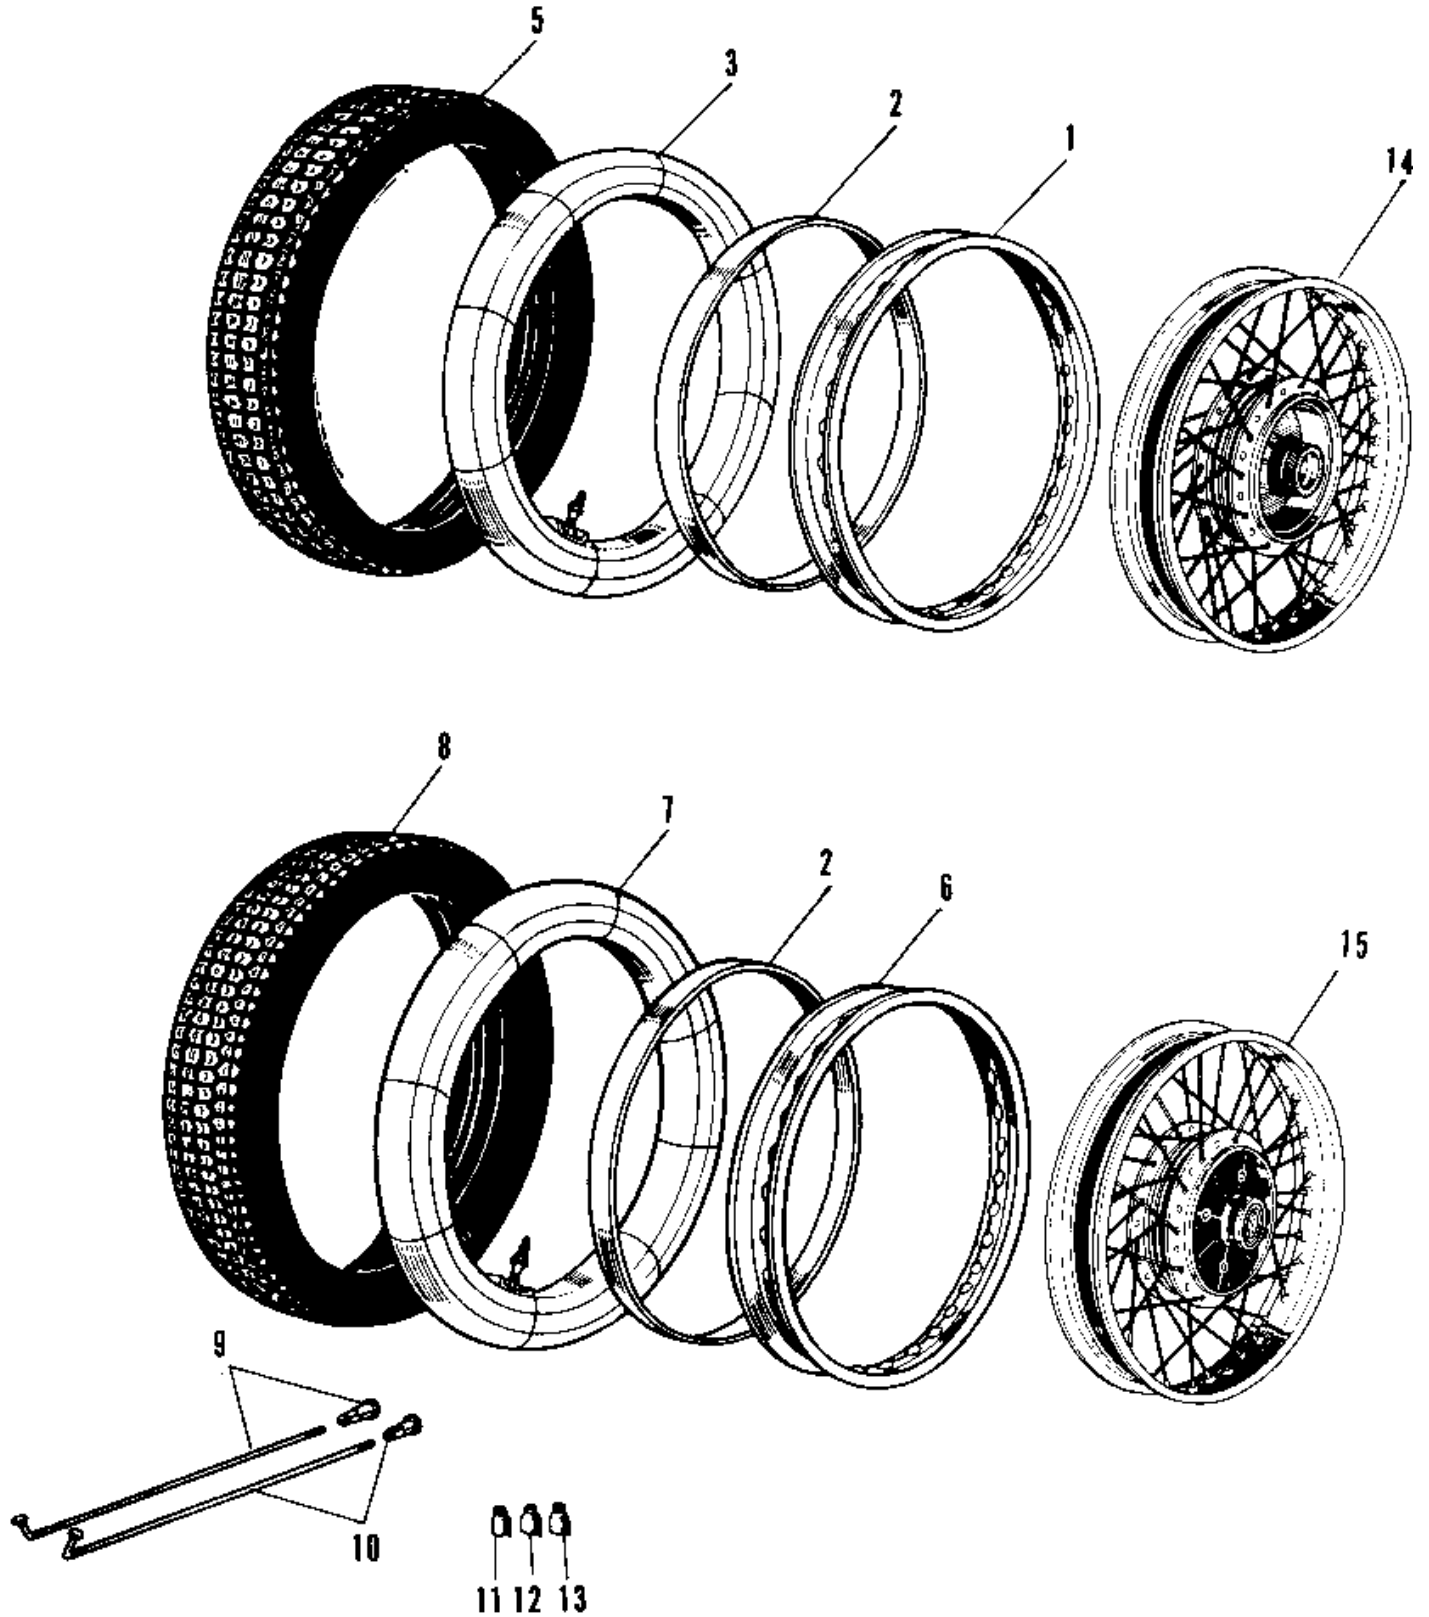

# 1967 Samurai PARTS DIAGRAM

## WHEELS/TIRES

# 1967 Samurai PARTS LIST

## WHEELS/TIRES

ITEM NAME	PART NUMBER	QUANTITY
RIM,1.60AX18 (Ref # 1)	41025-052	1
BAND,RIM,4.00/5.10-18 (Ref # 2)	41023-1006	2
TUBE 300/325/360-18 (Ref # 3)	41022-028	1
UNAVAILABLE IN PRICE BOOK (Ref # 4)	41014-022	1
RIM,1.85BX18W (Ref # 6)	41025-053	1
TUBE 300/325/360-18 (Ref # 7)	41022-028	1
UNAVAILABLE IN PRICE BOOK (Ref # 8)	41014-024	1
SPOKE-ASY,FR INNER (Ref # 9)	41027-045	40
SPOKE-ASY,FR OUTER (Ref # 10)	41028-044	40
WHEEL ASSY FRONT (Ref # 14)	41074-011	1
WHEEL ASSY REAR (Ref # 15)	42048-007	1