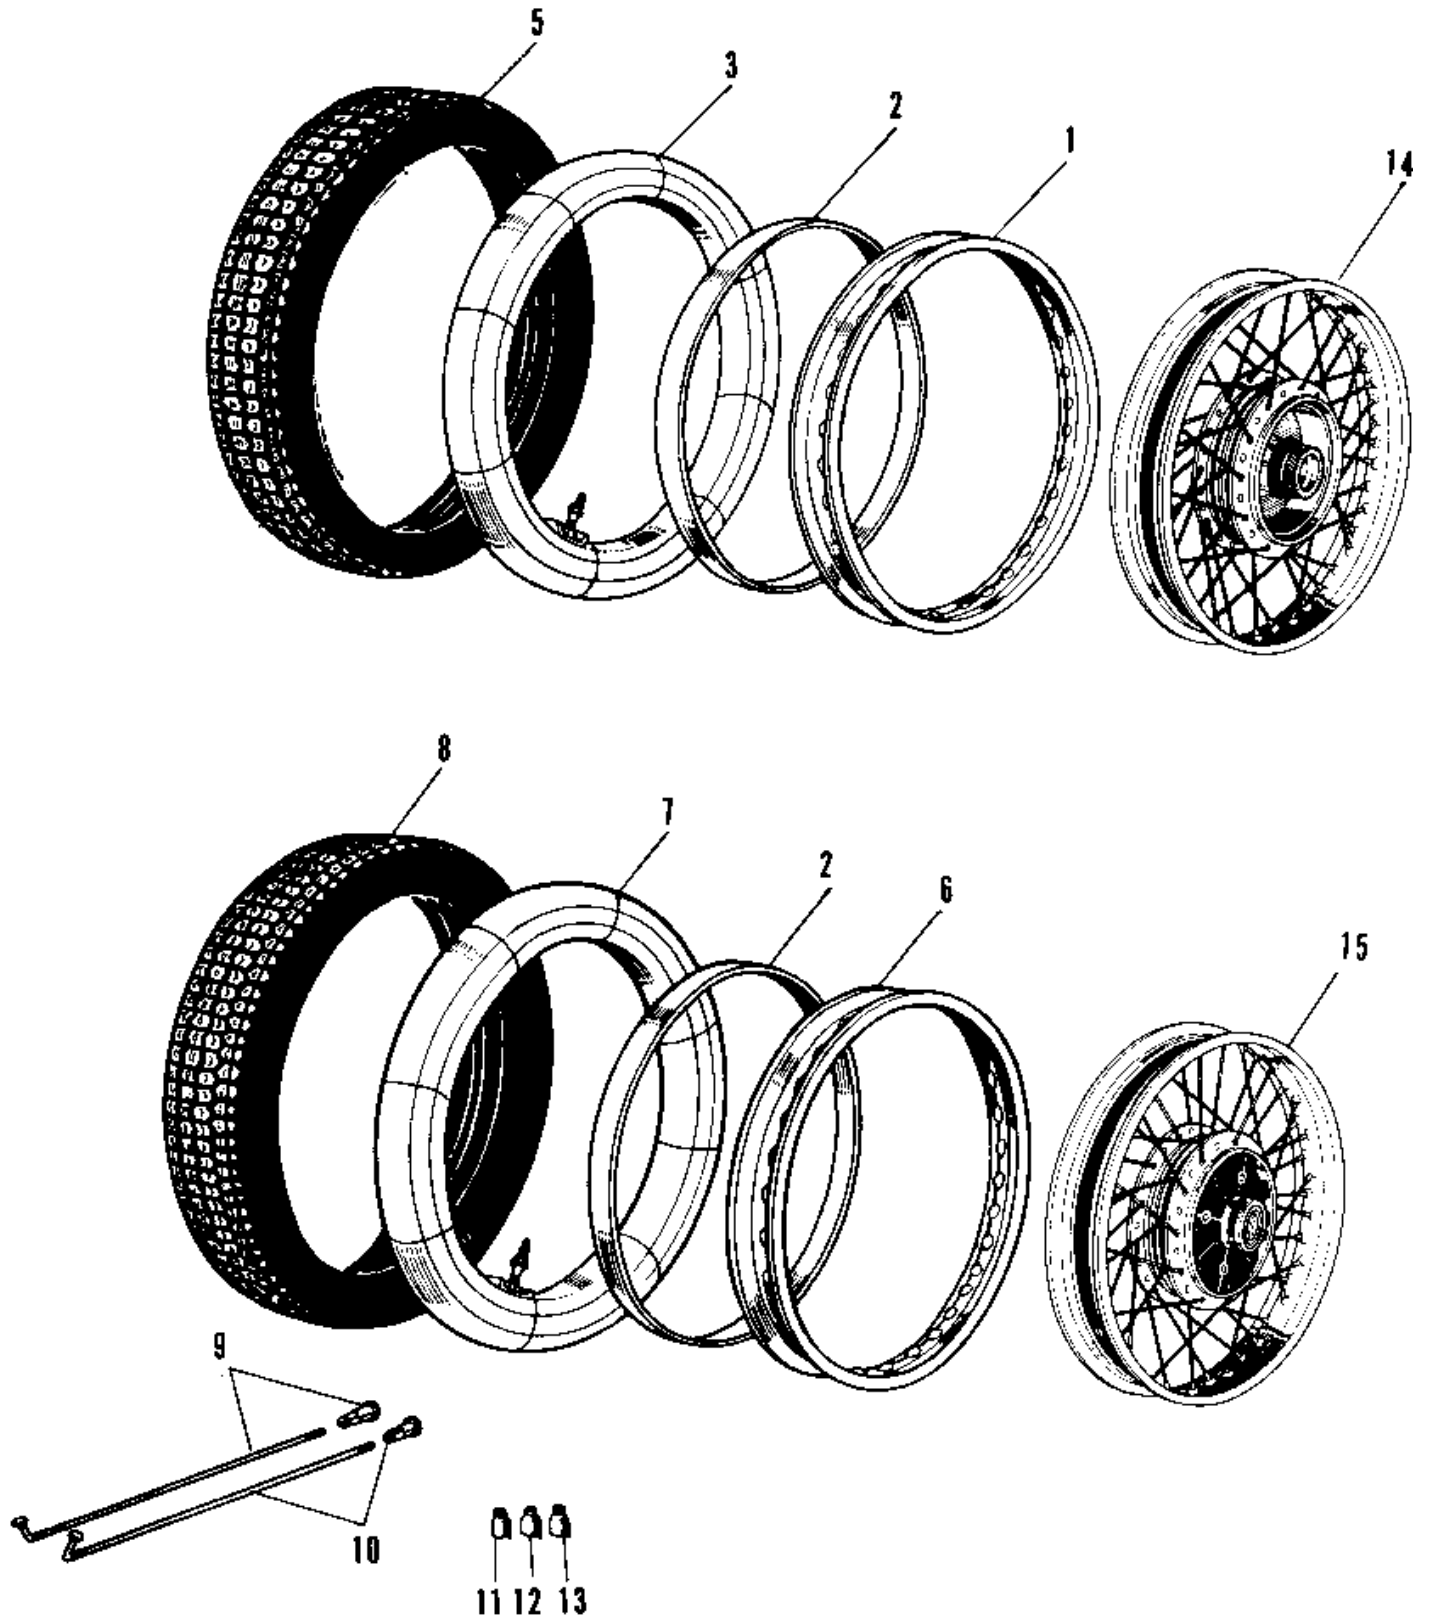

1968 Samurai PARTS DIAGRAM

WHEELS/TIRES

1968 Samurai PARTS LIST

WHEELS/TIRES

ITEM NAME	PART NUMBER	QUANTITY
RIM,1.60AX18 (Ref # 1)	41025-052	1
BAND,RIM,4.00/5.10-18 (Ref # 2)	41023-1006	2
TUBE 300/325/360-18 (Ref # 3)	41022-028	1
UNAVAILABLE IN PRICE BOOK (Ref # 4)	41014-022	1
RIM,1.85BX18W (Ref # 6)	41025-053	1
TUBE 300/325/360-18 (Ref # 7)	41022-028	1
UNAVAILABLE IN PRICE BOOK (Ref # 8)	41014-024	1
SPOKE-ASY,FR INNER (Ref # 9)	41027-045	40
SPOKE-ASY,FR OUTER (Ref # 10)	41028-044	40
WHEEL ASSY FRONT (Ref # 14)	41074-011	1
WHEEL ASSY REAR (Ref # 15)	42048-007	1